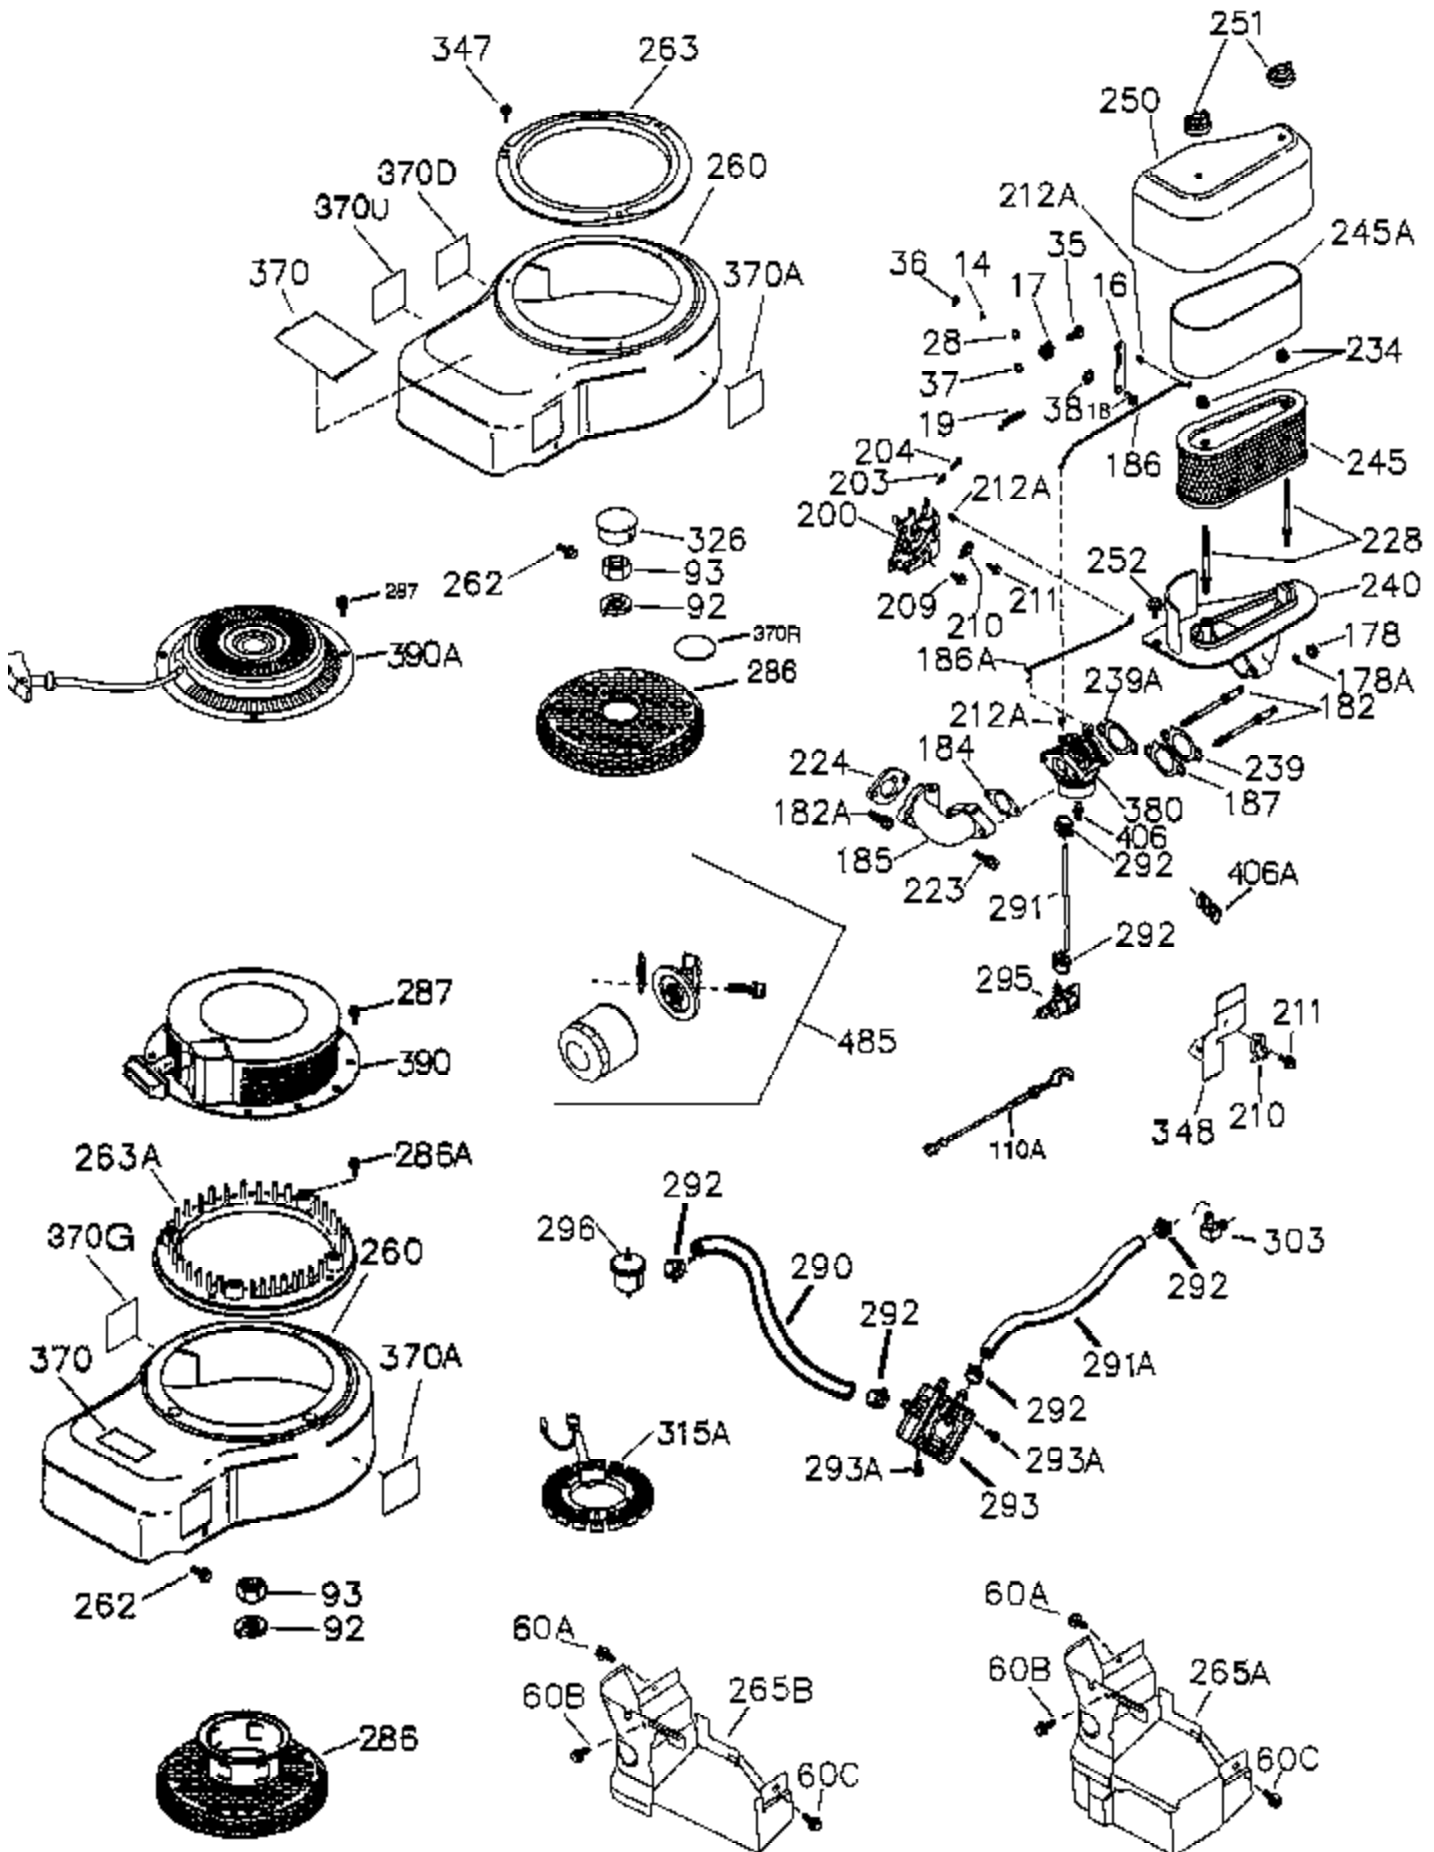

Ref #	Part Number	Qty	Description
125	35308	1	Exhaust Valve (Std.)
125	35433	1	Exhaust Valve (1/32" OS)
126	35309	1	Intake Valve (Std.)
126	35432	1	Intake Valve (1/32" OS)
127	650691	6	Washer
128	650690	6	Belleville Washer
130	650946	6	Screw, 5/16-18 x 2-45/64"
135	34645	1	Resistor Spark Plug (RN4C)
150	33507	2	Valve Spring
151	33508	2	Valve Spring Keeper
153	36339	1	Push Rod Guide
154	650972	2	Rocker Arm Stud
155	35950	2	Rocker Arm
156	730636	2	Rocker Arm Bearing
157	730636	2	Set Screw, 5/16-24 x 1/4"
158	36340	2	Push Rod
159	35952	1	* Rocker Arm Cover Gasket
160	35953A	1	Rocker Arm Housing
161	30063	4	Screw, Torx T-30, 1/4-20 x 1/2"
169	36304	1	* Breather Gasket
172	36305	1	Valve Cover
173	36306	1	Breather Tube
174	30063	4	Screw, Torx T-30, 1/4-20 x 1/2"
265	36615	1	Cylinder Head Cover
270A	35829A	1	Exhaust Port Liner
305	36349	1	Oil Fill Tube
306	36348	1	* "O" Ring
307	35499	1	"O" Ring
309	650974	1	Screw, 1/4-20 x 57/64"
310	36366	1	Dipstick
314	651007	2	Screw, Torx T-15, 10-24 x 15/16"
315	611181	1	Alternator Coil (3/5 Split) (Incl.321 - 323)
321	611161	1	Diode
322	611142	1	Connector Body
323	611118	1	Terminal
325	36342	1	Wire Clip
325A	27275	1	Wire Clip
361	650969	2	Screw, 5/16-18 x 29/32"
381	650767	1	Screw, 8-32 x 27/64"
382	36328	1	Oil Strainer Screen
385	570673	1	Ball
386	36329	1	Pressure Relief Spring
387	36330	1	Roll Pin
394A	650982	1	Washer
395	36795	1	Electric Starter Motor (12 Volt)
400	36567	1	* Gasket Set (Incl. items marked PK i n notes) Incl. part #'s 35952 (1), 36304 (1), (1), 36333 (1), 36335 (1), 36337 (1), 36348 (1), 36351 (1), 36352 (1), 36358 (1), 36365 (1), 36490 (1), 36565 (1)
420	730225	1	SAE 30 4-Cycle Engine Oil (Quart)
475	36961	1	Oil Filter
476	36374B	1	Oil Filter Adapter
477	650978	2	Screw, Torx T-30, 5/16-18 x 7/8"
479	36335	1	* Oil Passage Gasket