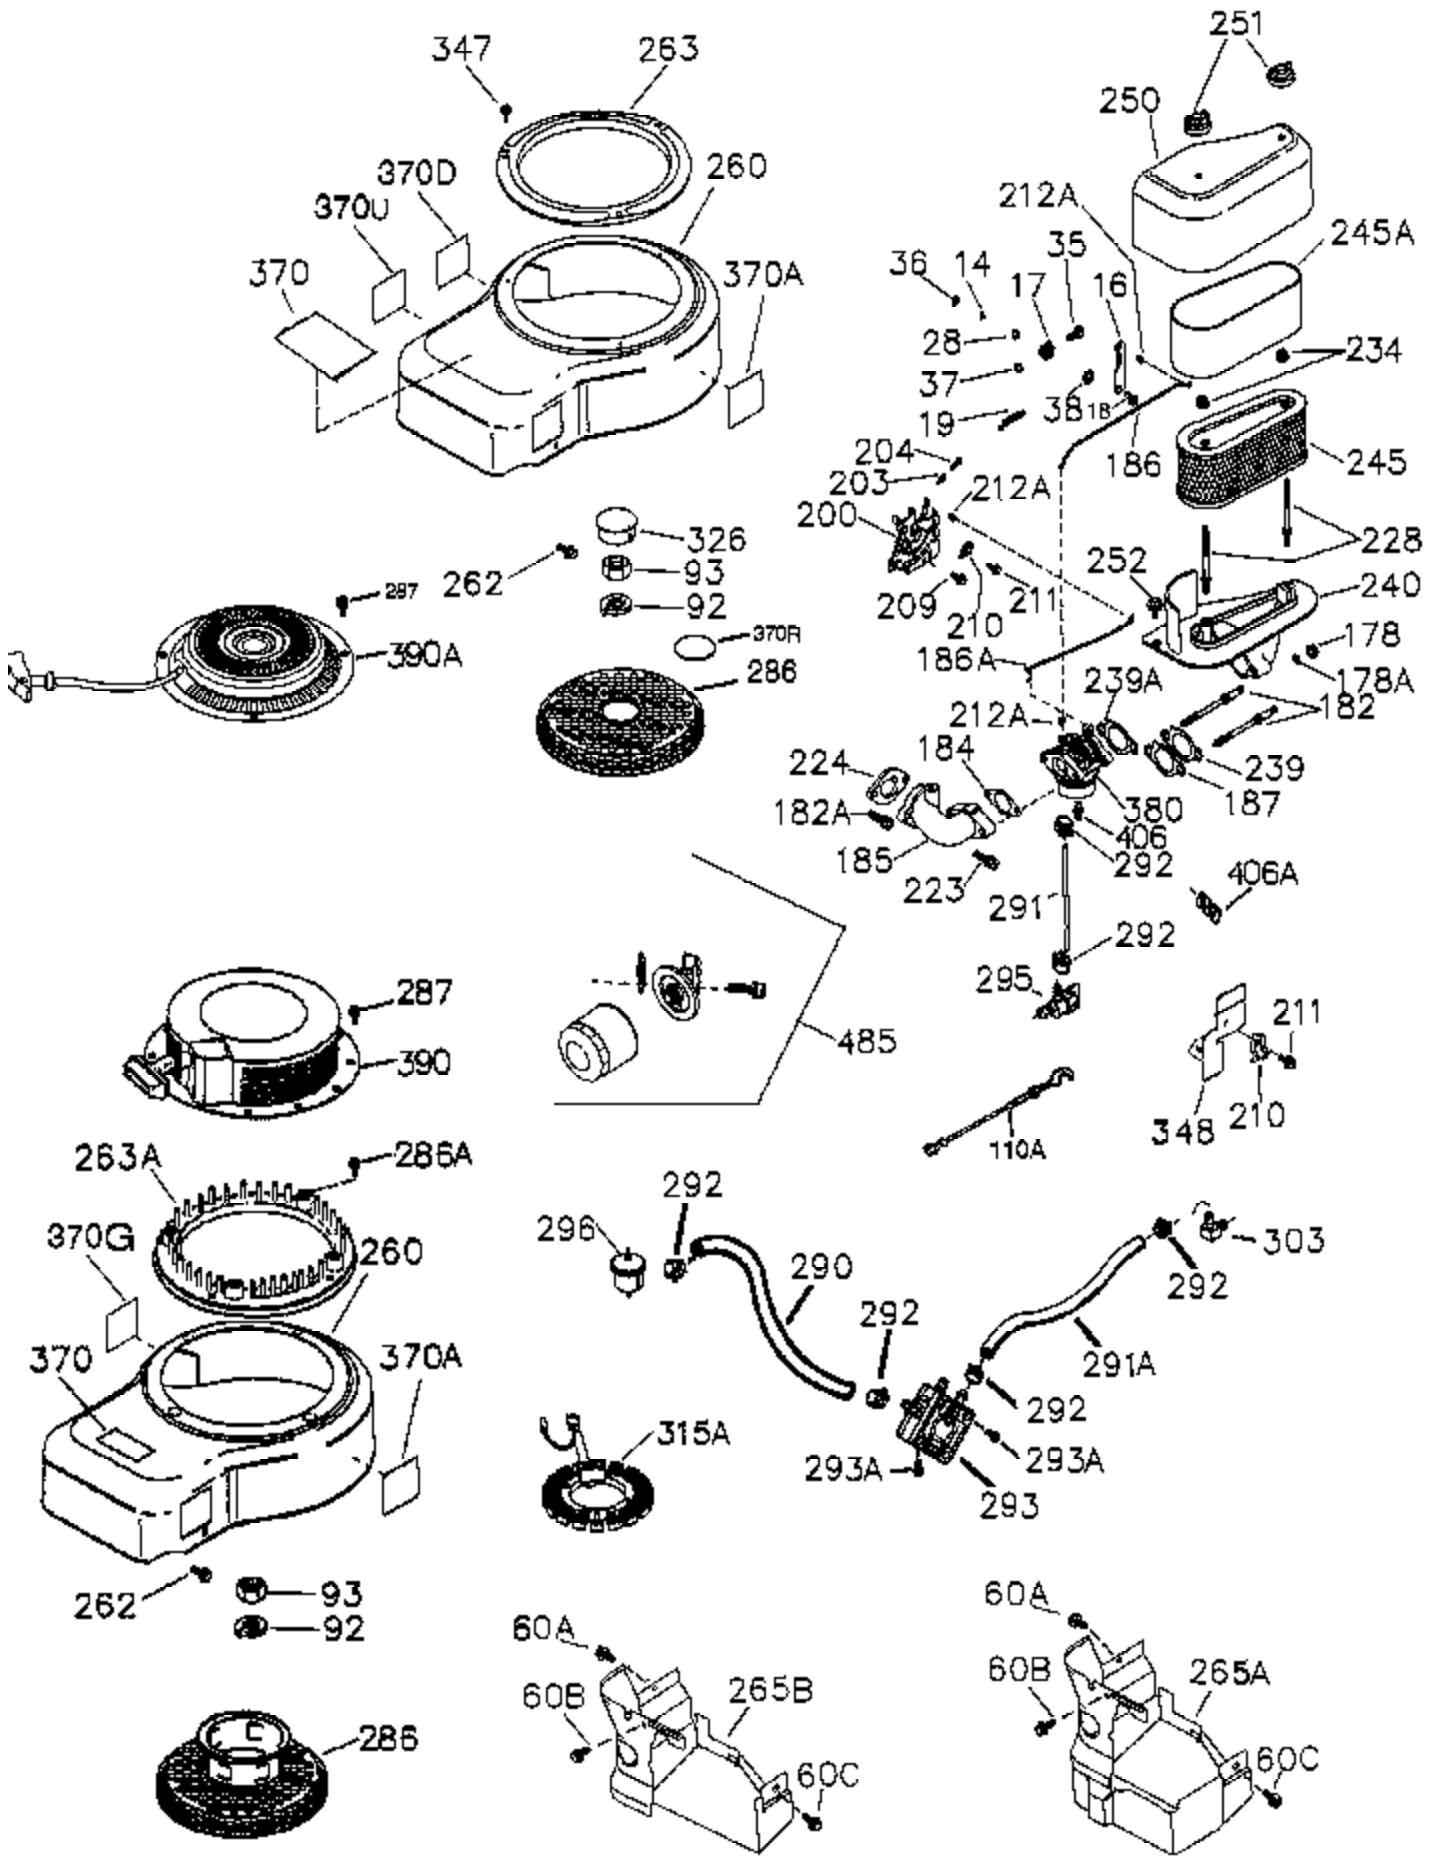

Ref #	Part Number	Qty	Description
125	35308	1	Exhaust Valve (Std.)
125	35433	1	Exhaust Valve (1/32" OS)
126	35309	1	Intake Valve (Std.)
126	35432	1	Intake Valve (1/32" OS)
127	650691	6	Washer
128	650690	6	Belleville Washer
130	650946	6	Screw, 5/16-18 x 2-45/64"
135	34645	1	Resistor Spark Plug (RN4C)
150	33507	2	Valve Spring
151	33508	2	Valve Spring Keeper
153	36339	1	Push Rod Guide
154	650972	2	Rocker Arm Stud
155	35950	2	Rocker Arm
156	730636	2	Rocker Arm Bearing
157	730636	2	Set Screw, 5/16-24 x 1/4"
158	36340	2	Push Rod
159	35952	1	* Rocker Arm Cover Gasket
160	35953A	1	Rocker Arm Housing
161	30063	4	Screw, Torx T-30, 1/4-20 x 1/2"
169	36304	1	* Breather Gasket
172	36305	1	Valve Cover
173	36306	1	Breather Tube
174	30063	4	Screw, Torx T-30, 1/4-20 x 1/2"
265	36615	1	Cylinder Head Cover
270A	35829A	1	Exhaust Port Liner
305	36349	1	Oil Fill Tube
306	36348	1	* "O" Ring
307	35499	1	"O" Ring
309	650974	1	Screw, 1/4-20 x 57/64"
310	36366	1	Dipstick
314	651007	2	Screw, Torx T-15, 10-24 x 15/16"
315	611181	1	Alternator Coil (3/5 Split) (Incl.321 - 323)
321	611161	1	Diode
322	611142	1	Connector Body
323	611118	1	Terminal
325	36342	1	Wire Clip
325A	27275	1	Wire Clip
361	650969	2	Screw, 5/16-18 x 29/32"
381	650767	1	Screw, 8-32 x 27/64"
382	36328	1	Oil Strainer Screen
385	570673	1	Ball
386	36329	1	Pressure Relief Spring
387	36330	1	Roll Pin
394A	650982	1	Washer
395	36795	1	Electric Starter Motor (12 Volt)
400	36567	1	* Gasket Set (Incl. items marked PK i n notes) Incl. part #'s 35952 (1), 36304 (1), (1), 36333 (1), 36335 (1), 36337 (1), 36348 (1), 36351 (1), 36352 (1), 36358 (1), 36365 (1), 36490 (1), 36565 (1)
420	730225	1	SAE 30 4-Cycle Engine Oil (Quart)
475	36961	1	Oil Filter
476	36374B	1	Oil Filter Adapter
477	650978	2	Screw, Torx T-30, 5/16-18 x 7/8"
479	36335	1	* Oil Passage Gasket