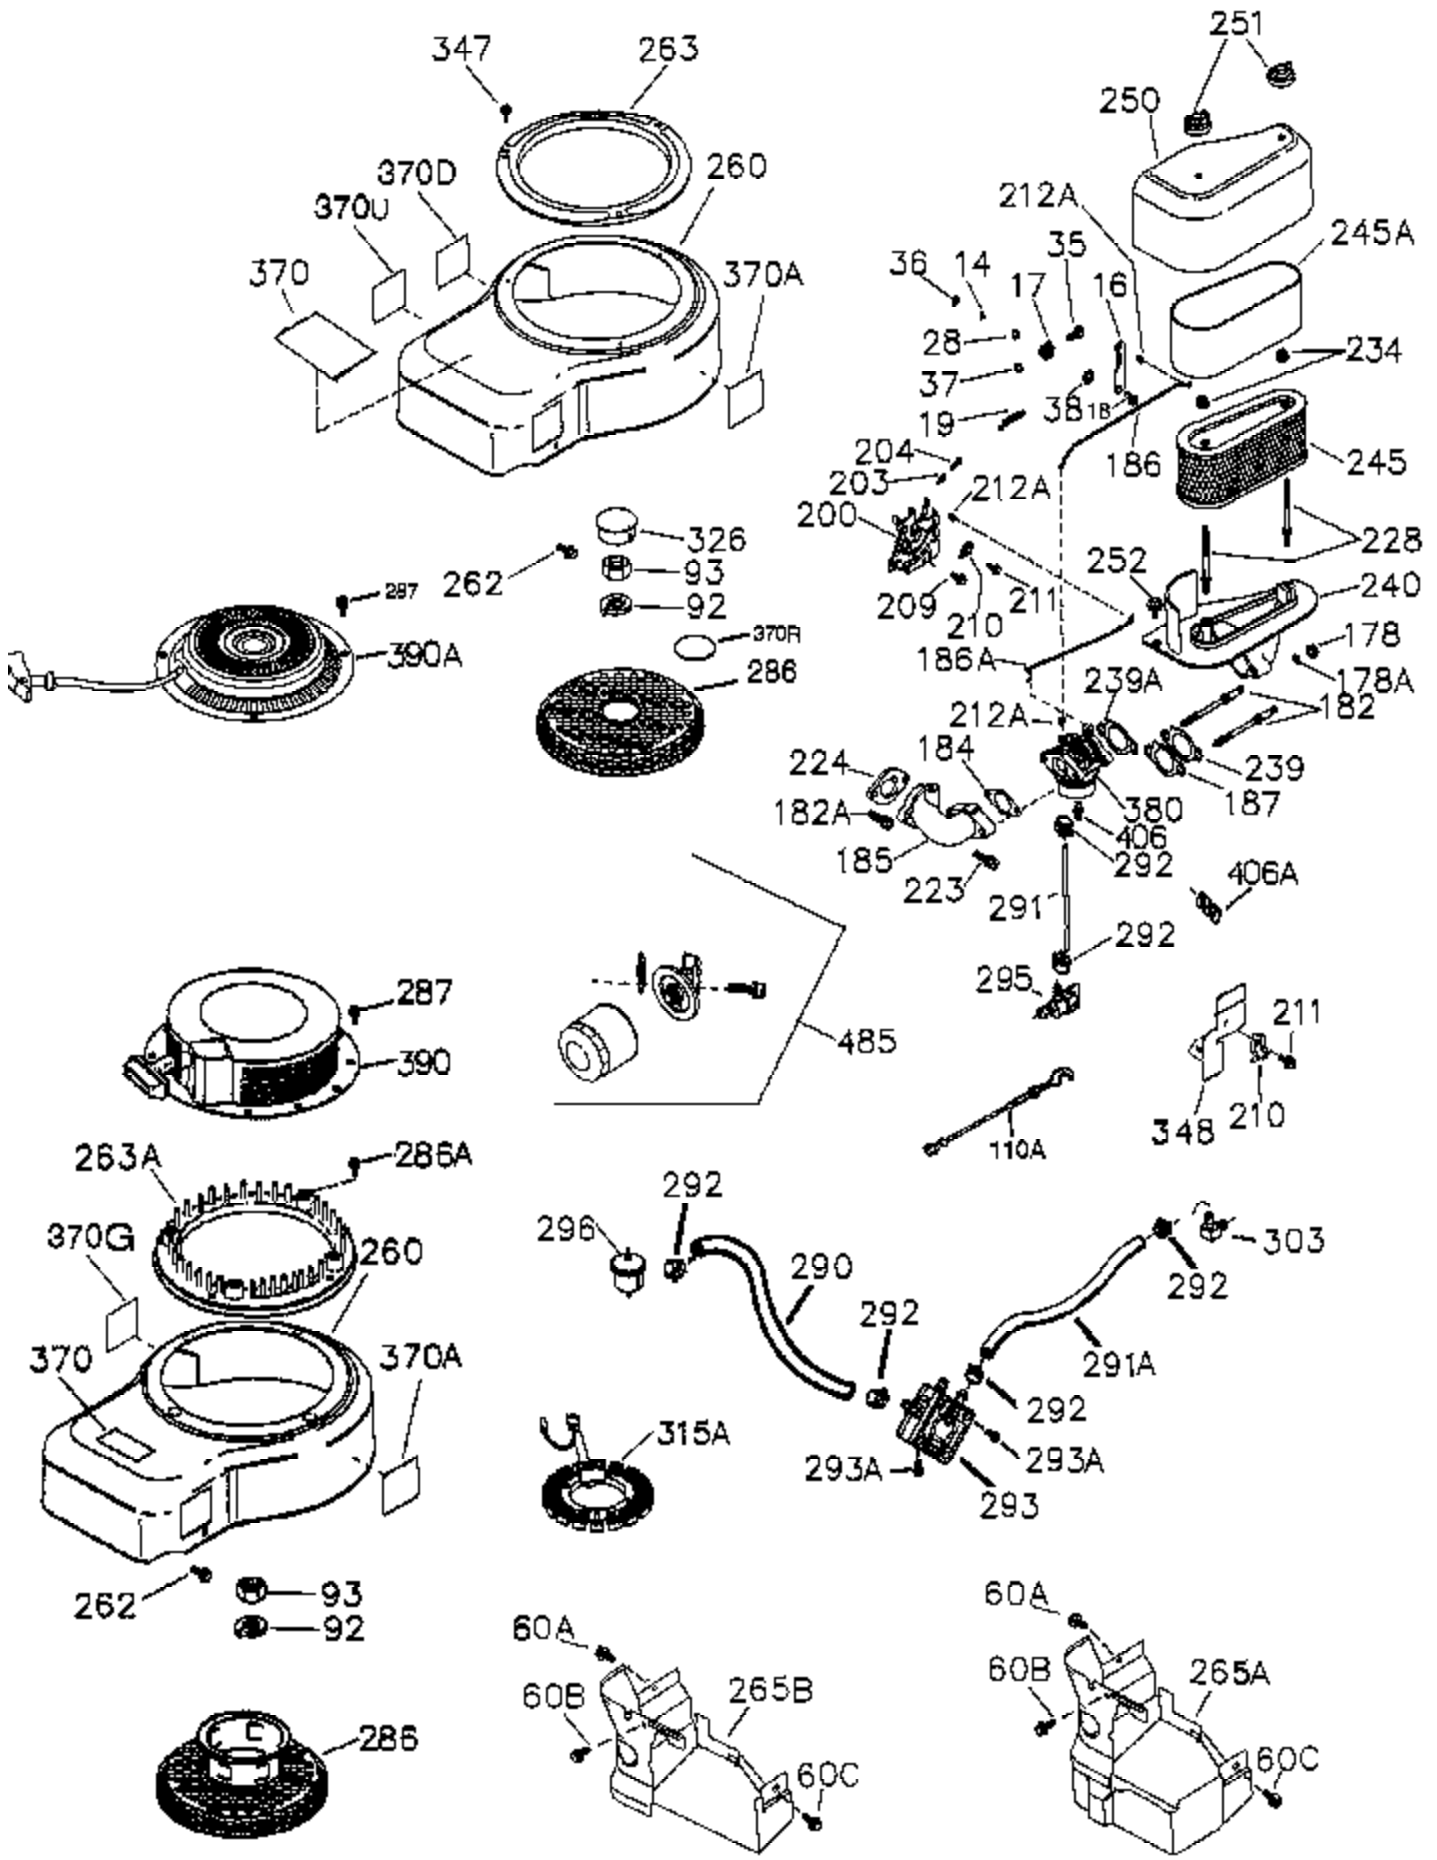

Ref #	Part Number	Qty	Description
14	28277	2	Washer
16	36346A	1	Governor Lever
17	29916	1	Governor Lever Clamp
18	651028	1	Screw, Torx T-15, 8-32 x 3/8"
19	36414	1	Extension Spring
28	30322	1	Lock Nut, 8-32
35	29826	1	Screw, 10-32 x 3/4"
36	29918	1	Lock Washer
37	29216	1	Lock Nut, 10-32
38	29642	1	Retaining Ring
60C	650737	1	Screw, 1/4-20 x 1/2"
60B	650867	1	Screw, 10-24 x 1/2"
60A	650781	1	Screw, 5/16-18 x 11/16"
92	650666	1	Lock Washer
93	650594	1	Flywheel Nut
110A	36917	1	Fuel Solenoid Ground Wire
178	650928	2	Wing Nut, 1/4-20
182	650925A	2	Carburetor Mounting Stud
184	36352	1	* Carburetor To Intake Pipe Gasket
185	36852	1	Intake Pipe
186	36354	1	Governor Link
200	36360	1	Control Bracket (Incl. 203,204,212A)
203	33802	1	Compression Spring
204	650777	1	Screw, 6-32 x 21/32"
209	650902	2	Screw, 10-32 x 7/16"
210	27793	2	Conduit Clip
211	28942	2	Screw, 10-32 x 3/8"
212A	36288	3	Bushing
223	650975	2	Screw, Torx T-30, 5/16-18 x 1-9/32"
224	36490	1	* Intake Pipe Gasket
228	650977	2	Air Cleaner Stud
234	650825	2	Nut & Lock Washer, 1/4-20
239	36358	1	* Air Cleaner Gasket
240	36355	1	Air Cleaner Body (Incl. 228 & 239)
245	36356	1	Air Cleaner Filter (Incl. 229)
245A	36357	1	Air Cleaner Filter
250	36359	1	Air Cleaner Cover
251	650886	2	Wing Nut, 1/4-20
252	650976	1	Screw, 1/4-20 x 19/32"
260	36347	1	Blower Housing
262	650737	3	Screw, 1/4-20 x 1/2"
263	36367	1	Trim Ring
265A	36571	1	Cylinder Head Cover
286	36343	1	Cup & Screen
291	30705	1	Fuel Line
292	26460	2	Fuel Line Clamp
296	34279B	1	Fuel Filter (Incl. 292)
326	36210	1	Screen Plug
347	650949	3	Screw, 10-32 x 9/16"
370G	35274	1	Oil Instruction Decal
370A	36261	1	Identification Decal
380	640072	1	Carburetor (Incl. 184 & 212A)
394A	650982	1	Washer
406A	36918	1	Solenoid Spring
406	611221	1	Fuel-Shut Off Solenoid