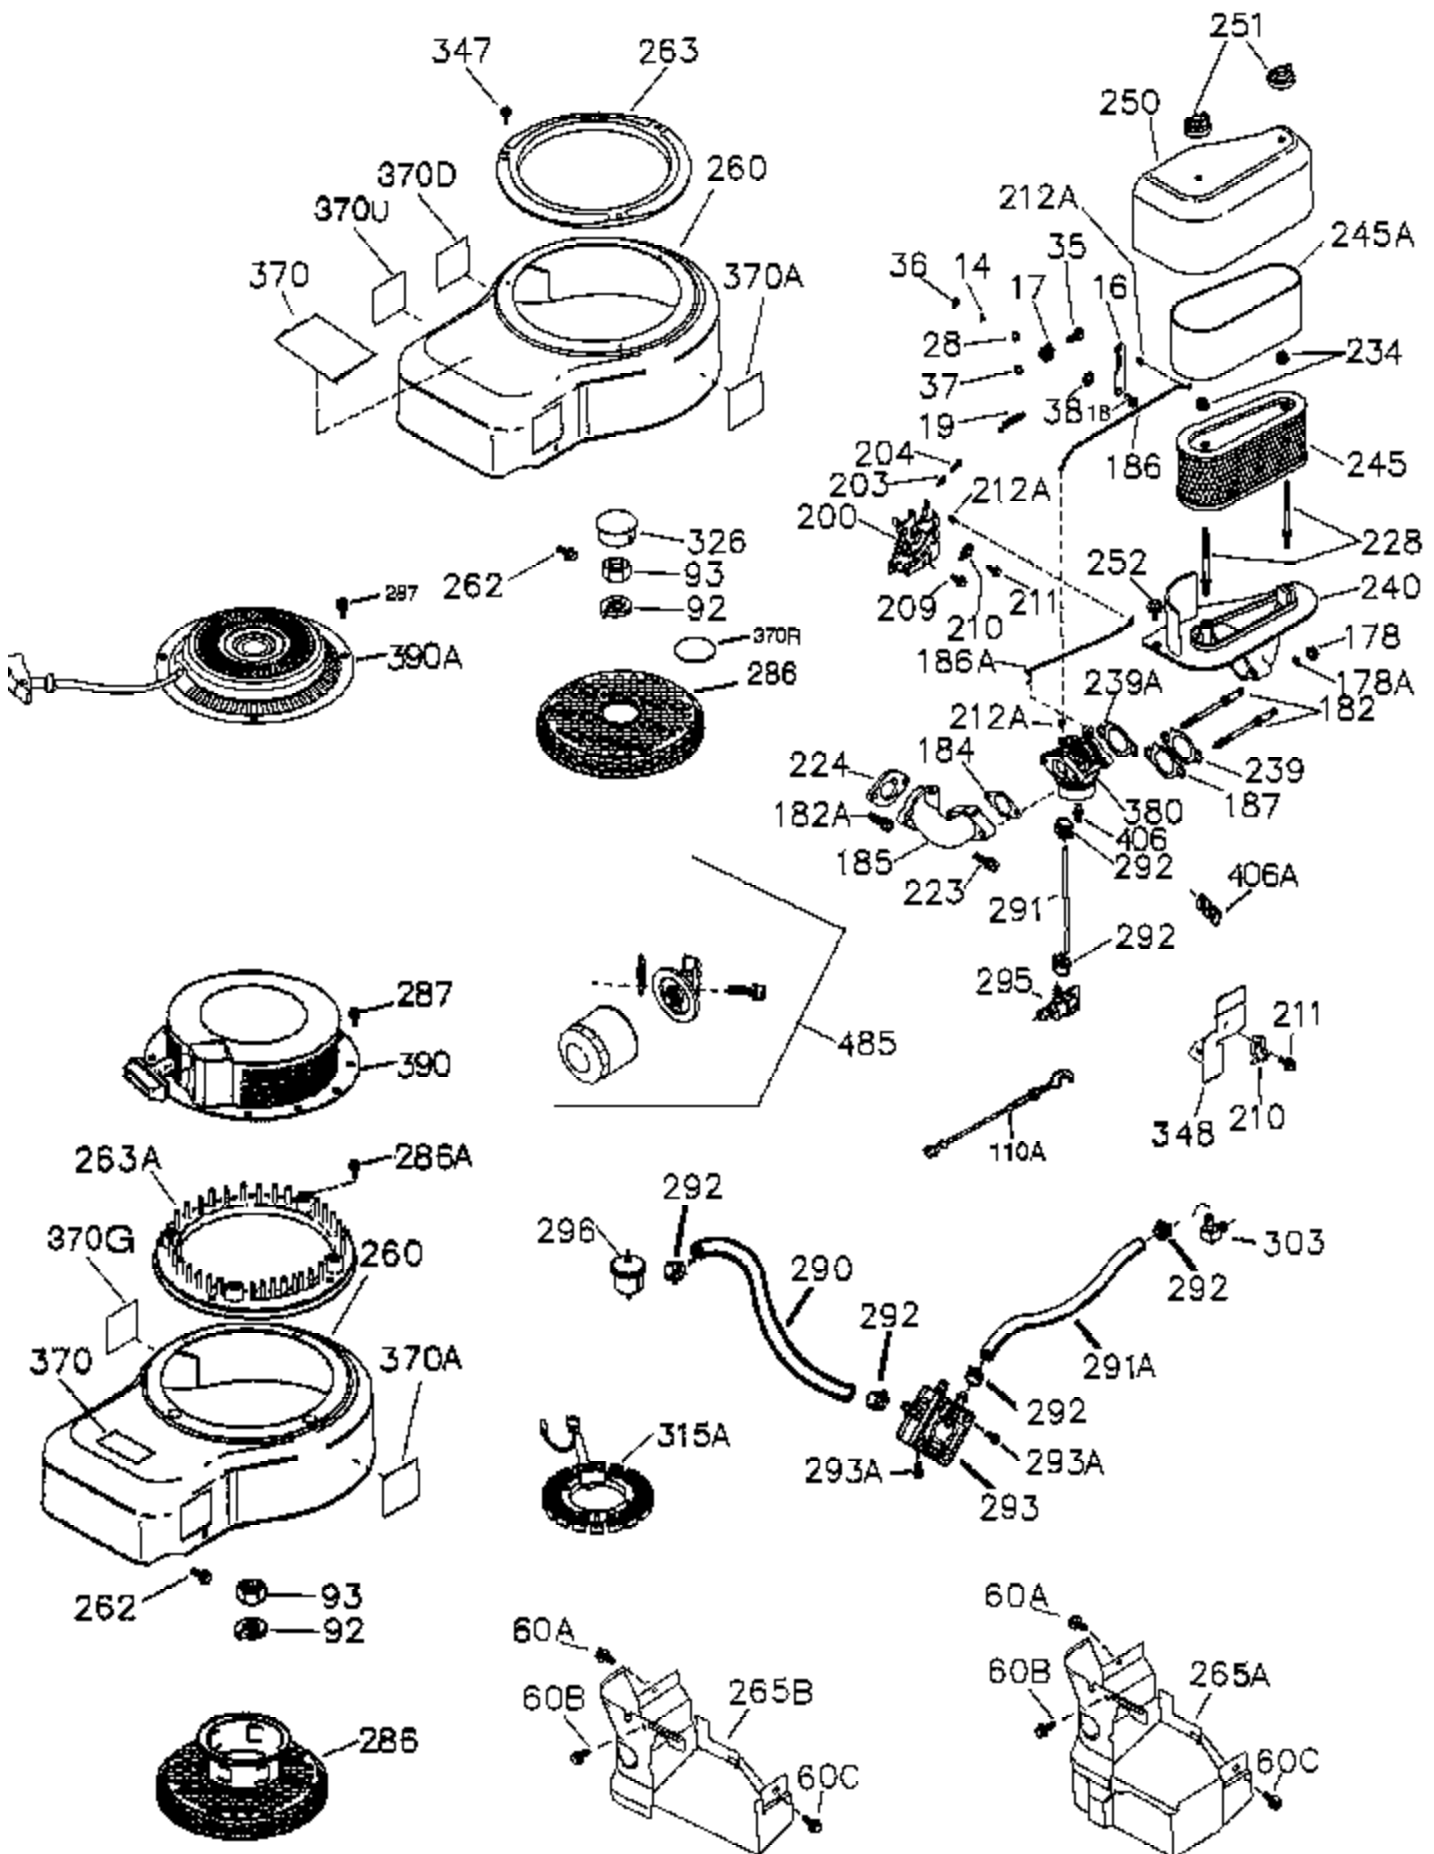

Ref #	Part Number	Qty	Description
14	28277	2	Washer
16	36346A	1	Governor Lever (Incl. 212A)
17	29916	1	Governor Lever Clamp
18	651028	1	Screw, Torx T-15, 8-32 x 3/8"
19	36414	1	Extension Spring
28	30322	1	Lock Nut, 8-32
35	29826	1	Screw, 10-32 x 3/4"
36	29918	1	Lock Washer
37	29216	1	Lock Nut, 10-32
38	29642	1	Retainer Ring
60A	650781	1	Screw, 5/16-18 x 11/16"
60B	650867	1	Screw, 10-24 x 1/2"
60C	650737	1	Screw, 1/4-20 x 1/2"
92	650666	1	Lock Washer
93	650594	1	Flywheel Nut
110A	36917	1	Ground Wire
178	650928	2	Lock Nut, 1/4-20
182	650925A	2	Carburetor Mounting Stud
184	36352	1	* Carburetor To Intake Pipe Gasket
185	36852	1	Intake Pipe
186	36354	1	Governor Link
200	36233	1	Control Bracket (Incl. 203,204,212A)
203	36482	1	Compression Spring
204	650777	1	Screw, 6-32 x 21/32"
209	650902	2	Screw, 10-32 x 7/16"
210	27793	2	Conduit Clip
211	28942	2	Screw, 10-32 x 3/8"
212A	36288	3	Bushing
223	650975	2	Screw, Torx T-30, 5/16-18 x 1-9/32"
224	36490	1	* Intake Spacer
228	650977	2	Air Cleaner Stud
234	650825	2	Nut & Lock Washer, 1/4-20
239	36358	1	* Air Cleaner Gasket
240	36355	1	Air Cleaner Body (Incl. 228 & 239)
245	36356	1	Air Cleaner Filter (Incl. 229)
245A	36357	1	Air Cleaner Filter
250	36359	1	Air Cleaner Cover
251	650886	2	Wing Nut, 1/4-20
252	650976	1	Screw, 1/4-20 x 19/32"
260	36347	1	Blower Housing
262	650737	3	Screw, 1/4-20 x 1/2"
263	36367	1	Trim Ring
286	36343	1	Cup & Screen
291	30705	1	Fuel Line
292	26460	2	Fuel Line Clamp
296	34279B	1	Fuel Filter (Incl. 292)
326	36210	1	Screen Plug
347	650949	3	Screw, 10-32 x 9/16"
348	36383	1	Choke Bracket
370A	36261	1	Identification Decal
370G	35274	1	Oil Instruction Decal
380	640072	1	Carburetor (Incl. 184 & 212A)
394A	650982	1	Washer
406	611221	1	Fuel Shut-Off Solenoid