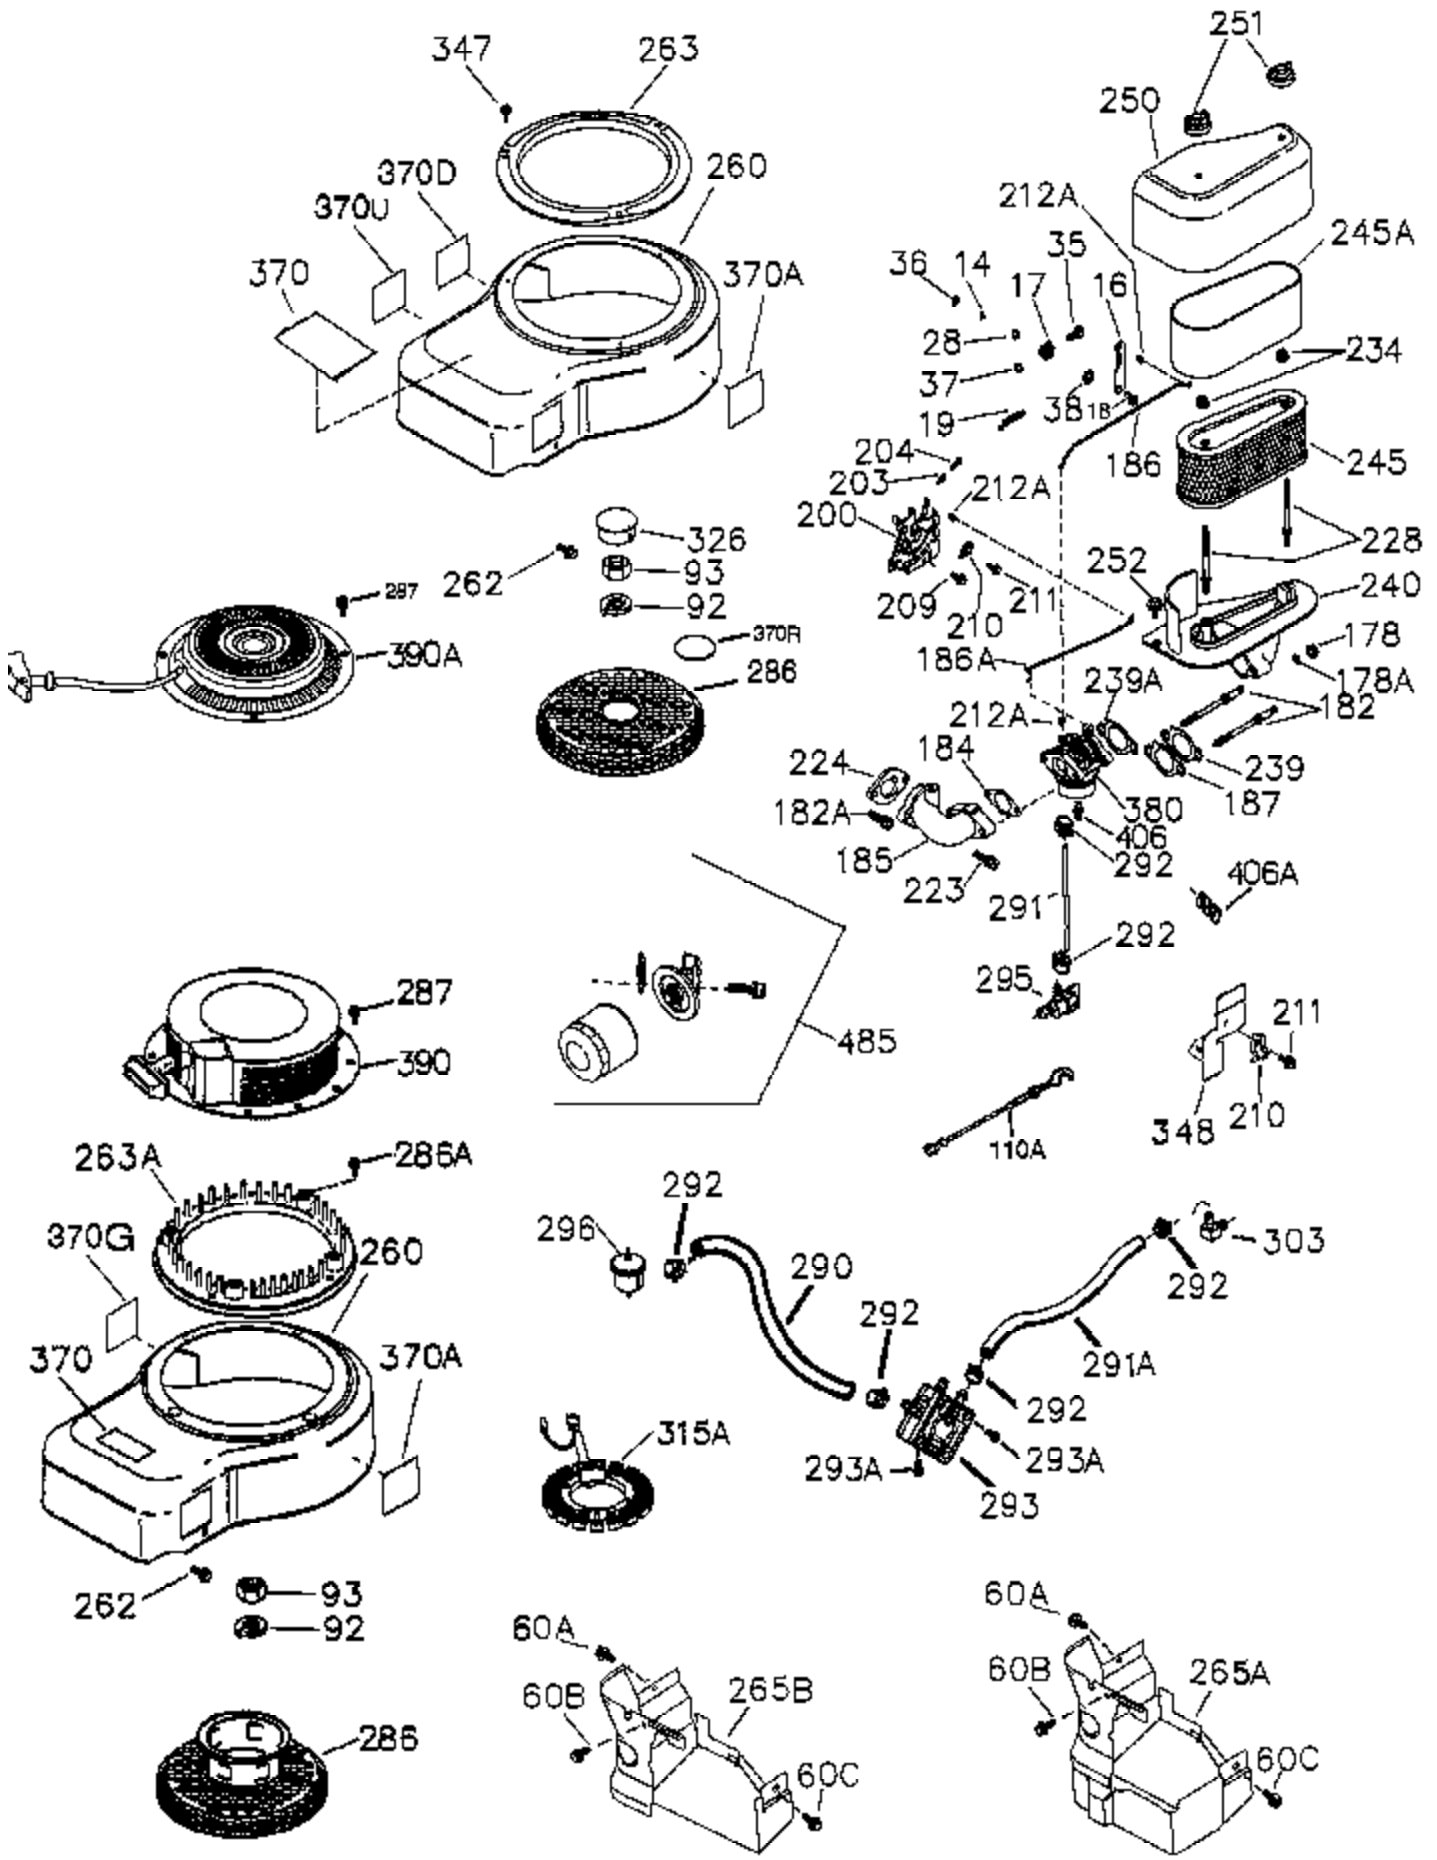

Ref #	Part Number	Qty	Description
125	35433	1	Exhaust Valve (1/32" OS)
126	35309	1	Intake Valve (Std.)
126	35432	1	Intake Valve (1/32" OS)
127	650691	6	Washer
128	650690	6	Belleville Washer
130	650946	6	Screw, 5/16-18 x 2-45/64"
135	34645	1	Spark Plug (RN4C)
150	33507	2	Valve Spring
151	33508	2	Valve Spring Keeper
153	36339	1	Push Rod Guide
154	650972	2	Rocker Arm Stud
155	35950	2	Rocker Arm
156	730636	2	Rocker Arm Bearing
157	730636	2	Screw, 5/16-24 x 1/4"
158	36340	2	Push Rod
159	35952	1	* Rocker Arm Cover Gasket
160	35953A	1	Rocker Arm Housing
161	30063	4	Screw, Torx T-30, 1/4-20 x 1/2"
169	36304	1	* Breather Gasket
172	36305	1	Valve Cover
173	36306	1	Breather Tube
174	30063	4	Screw, Torx T-30, 1/4-20 x 1/2"
229	650825	2	Nut & Lock Washer, 1/4-20
265	36382	1	Cylinder Head Cover
269	36365	1	* Exhaust Manifold Gasket
270A	35829A	1	Exhsust Port Liner
305	36349	1	Oil Fill Tube
306	36348	1	* "O" Ring
307	35499	1	"O" Ring
309	650974	1	Screw, 1/4-20 x 57/64"
310	36366	1	Dipstick
314	651007	2	Screw, Torx T-30, 5/16-18 x 1-7/16"
315	611181	1	Alternator Coil (3/5 Split)(Incl. 321 -323)
321	611161	1	Diode
322	611117	1	Connector Body
323	611118	1	Terminal
325A	37230	1	Wire Clip
325	36342	1	Wire Clip
381	650767	1	Screw, 8-32 x 27/64"
382	36328	1	Oil Strainer Screen
385	570673	1	Ball
386	36329	1	Pressure Relief Spring
387	36330	1	Roll Pin
394A	650982	1	Washer
396	36795	1	Electric Starter Motor (Optional)
400	36567	1	* Gasket Set (Incl. items marked PK i n notes) Incl. one each of part #s:35952, 36304, 36325, 36333, 36335, 36337, 36348, 36351, 36352, 36358, 36365, 36490, 36565
420	730225	1	SAE 30 4-Cycle Engine Oil (Quart)
477	650971	2	Screw, Torx T-30, 5/16-18 x 7/8"
478	36336	1	Oil Passage Cover (Incl. 479)
479	36335	1	Oil Filter Adapter Gasket