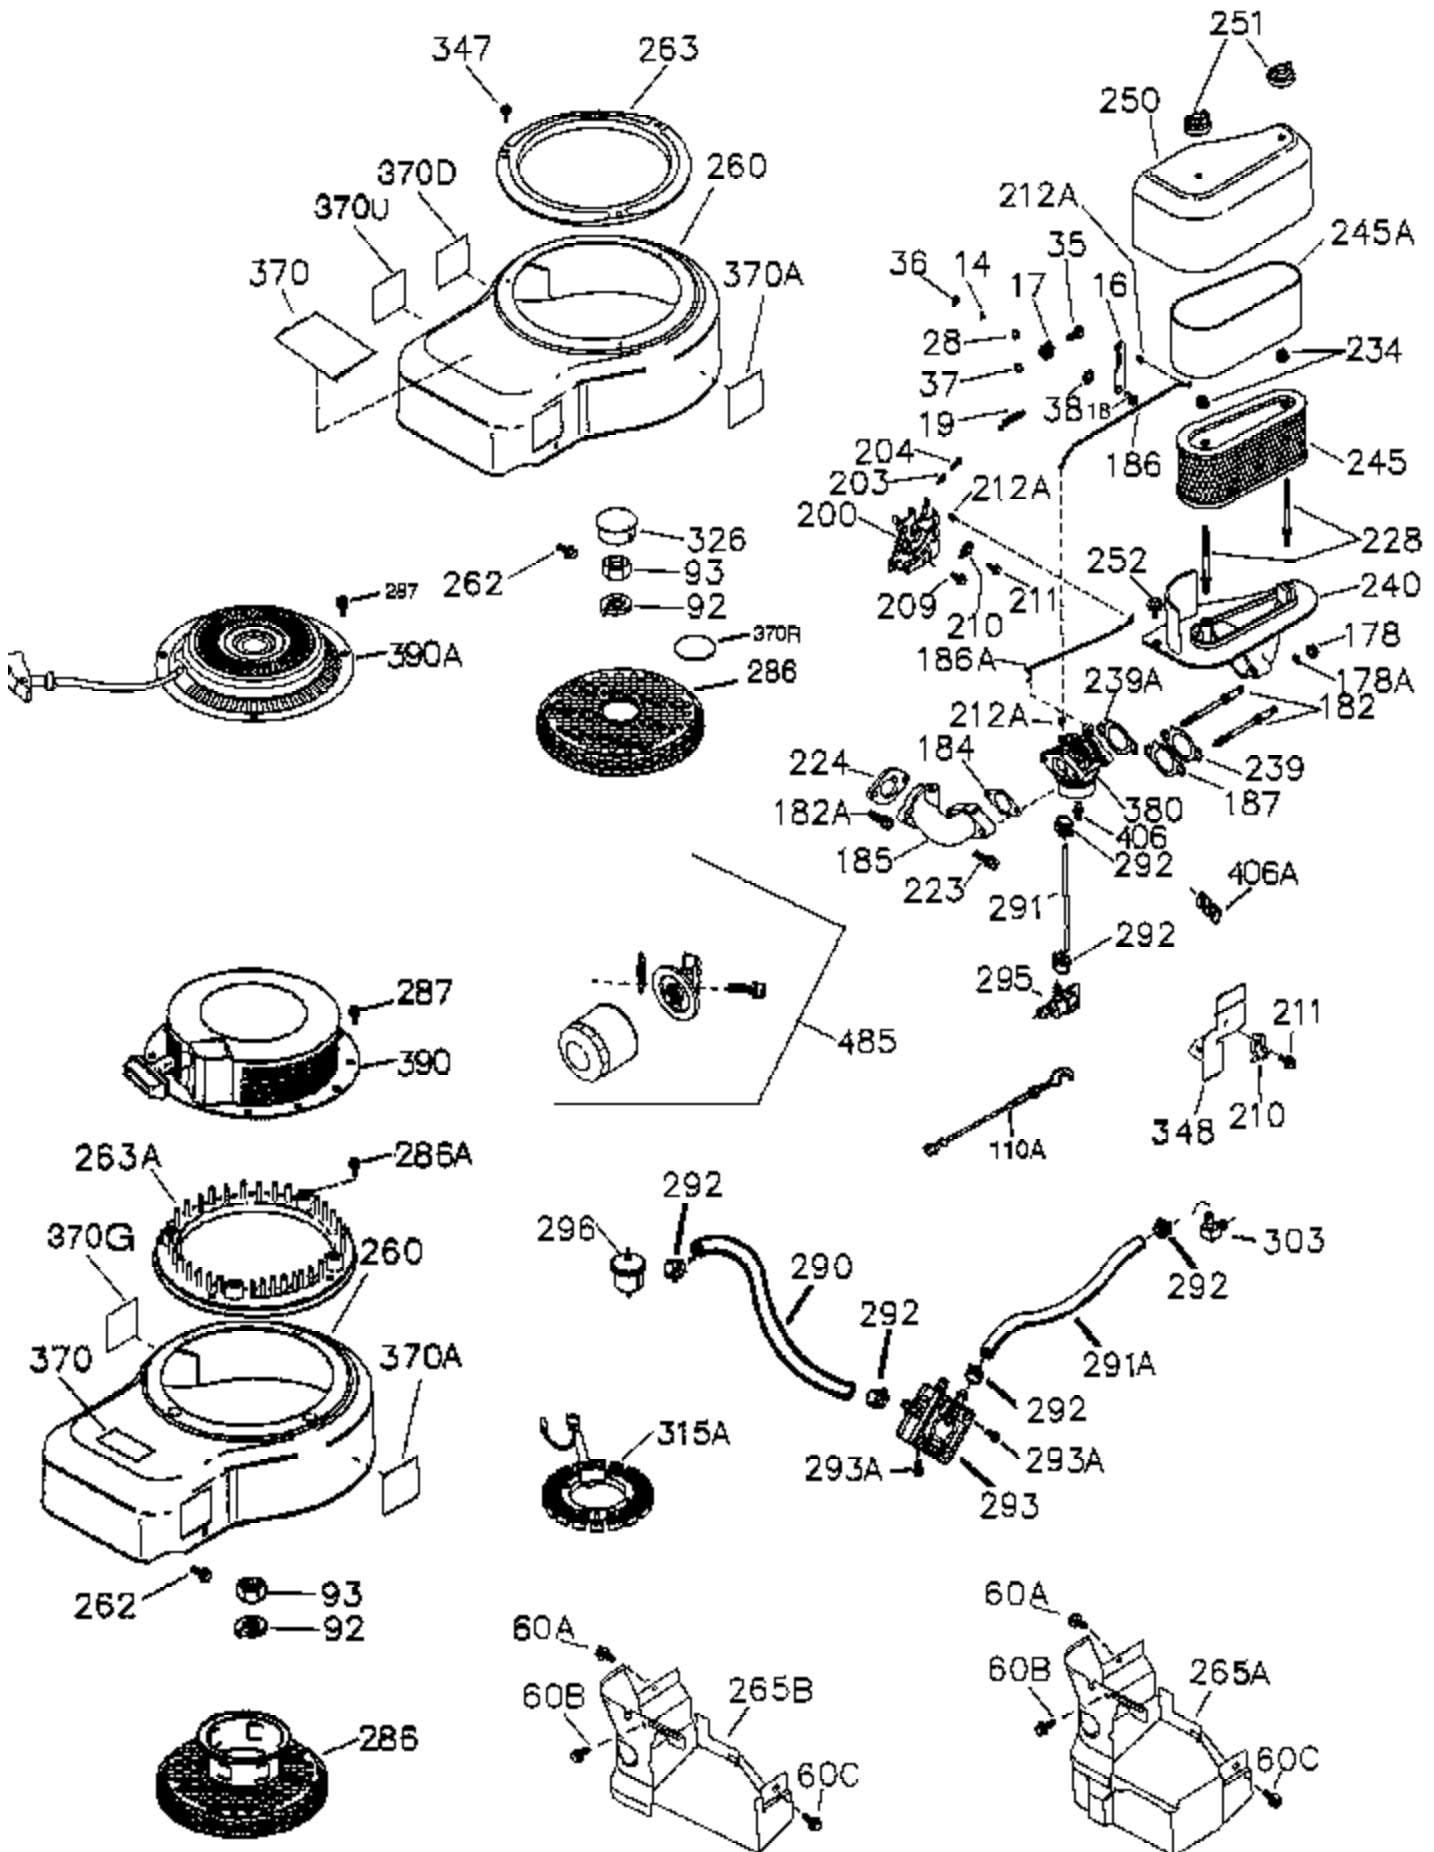

Ref #	Part Number	Qty	Description
14	28277	2	Washer
16	36346A	1	Governor Lever (Incl. 212A)
17	29916	1	Governor Lever Clamp
18	651028	1	Screw, Torx T-15, 8-32 x 3/8"
19	36414	1	Extension Spring
28	30322	1	Lock Nut, 8-32
35	29826	1	Screw, 10-32 x 3/4"
36	29918	1	Lock Washer
37	29216	1	Lock Nut, 10-32
38	29642	1	Retainer Ring
60A	650781	1	Screw, 5/16-18 x 11/16"
60C	650737	1	Screw, 1/4-20 x 1/2"
60B	650867	1	Screw, 10-24 x 1/2"
92	650666	1	Lock Washer
93	650594	1	Flywheel Nut
110A	36917	1	Ground Wire
178	650928	2	Lock Nut, 1/4-20
182	650925A	2	Carburetor Mounting Stud
184	36352	1	* Carburetor To Intake Pipe Gasket
185	36852	1	Intake Pipe
186A	36353	1	Choke Link
186	36354	1	Governor Link
200	36360	1	Control Bracket (Incl. 203,204,212A)
203	36482	1	Compression Spring
204	650777	1	Screw, 6-32 x 21/32"
209	650902	2	Screw, 10-32 x 7/16"
210	27793	1	Conduit Clip
211	28942	1	Screw, 10-32 x 3/8"
212A	36288	3	Bushing
223	650975	2	Screw, Torx T-30, 5/16-18 x 1-9/32"
224	36490	1	* Intake Spacer
228	650977	2	Air Cleaner Stud
234	650825	2	Nut & Lock Washer, 1/4-20
239	36358	1	* Air Cleaner Gasket
240	36355	1	Air Cleaner Body (Incl. 228 & 239)
245	36356	1	Air Cleaner Filter (Incl. 229)
245A	36357	1	Air Cleaner Filter
250	36359	1	Air Cleaner Cover
251	650886	2	Wing Nut, 1/4-20
252	650976	1	Screw, 1/4-20 x 19/32"
260	36347	1	Blower Housing
262	650737	3	Screw, 1/4-20 x 1/2"
263	36367	1	Trim Ring
265A	36571	1	Cylinder Head Cover
286	36343	1	Cup & Screen
290	30705	1	Fuel Line
292	26460	2	Fuel Line Clamp
296	34279B	1	Fuel Filter (Incl. 292)
326	36210	1	Screen Plug
347	650949	3	Screw, 10-32 x 9/16"
370G	35274	1	Oil Instruction Decal
370	36261	1	Identification Decal
380	640072	1	Carburetor (Incl. 184 & 212A)
394A	650982	1	Washer
406	611221	1	Fuel Shut-Off Solenoid