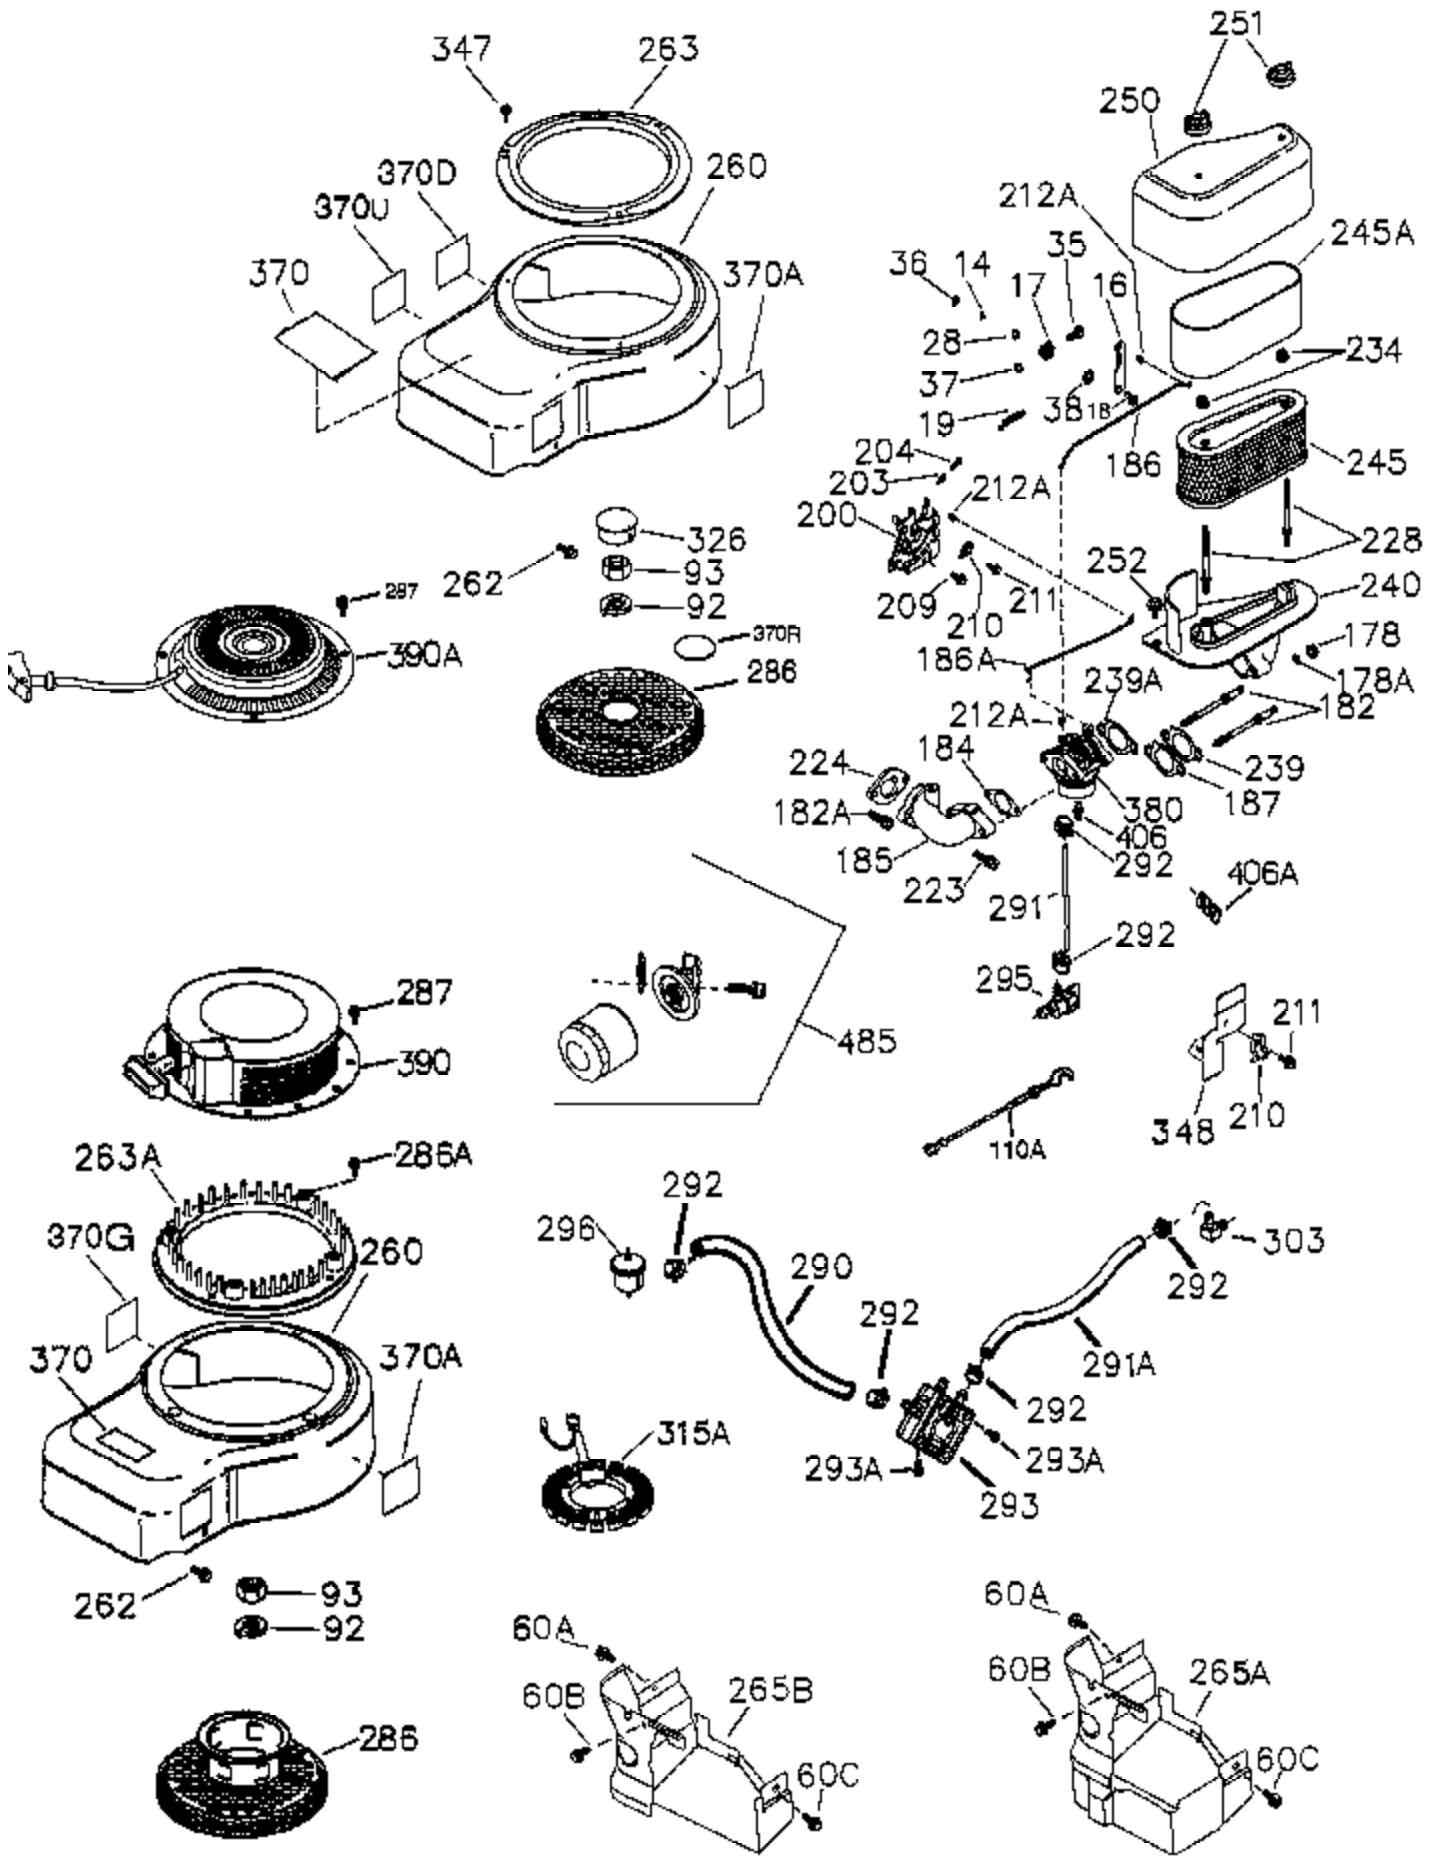

Ref #	Part Number	Qty	Description
119	36337	1	* Cylinder Head Gasket
120	36488	1	Cylinder Head
125	35308	1	Exhaust Valve (Std.)
125	35433	1	Exhaust Valve (1/32" OS)
126	35309	1	Intake Valve (Std.)
126	35432	1	Intake Valve (1/32" OS)
127	650691	6	Washer
128	650690	6	Belleville Washer
130	650946	6	Screw, 5/16-18 x 2-45/64"
135	34645	1	Spark Plug (RN4C)
150	33507	2	Valve Spring
151	33508	2	Valve Spring Keeper
153	36339	1	Push Rod Guide
154	650972	2	Rocker Arm Stud
155	35950	2	Rocker Arm
156	730636	2	Rocker Arm Bearing
157	730636	2	Screw, 5/16-24 x 1/4"
158	36340	2	Push Rod
159	35952	1	* Rocker Arm Cover Gasket
160	35953A	1	Rocker Arm Housing
161	30063	4	Screw, Torx T-30, 1/4-20 x 1/2"
169	36304	1	* Breather Gasket
172	36305	1	Valve Cover
173	36306	1	Breather Tube
174	30063	4	Screw, Torx T-30, 1/4-20 x 1/2"
265	36615	1	Cylinder Head Cover
270A	35829A	1	Exhsust Port Liner
305	36349	1	Oil Fill Tube
306	36348	1	"O" Ring
307	35499	1	"O" Ring
309	650974	1	Screw, 1/4-20 x 57/64"
310	36366	1	Dipstick
314	651007	2	Screw, Torx T-30, 5/16-18 x 1-7/16"
315	611181	1	Alternator Coil (3/5 Split)(Incl. 321 323)
321	611161	1	Diode
322	611142	1	Connector Body
323	611118	1	Terminal
325	36342	1	Wire Clip
325B	37230	1	Wire Clip
361	650969	2	Screw, 5/16-18 x 29/32"
381	650767	1	Screw, 8-32 x 27/64"
382	36328	1	Oil Strainer Screen
385	570673	1	Ball
386	36329	1	Pressure Relief Spring
387	36330	1	Roll Pin
394A	650982	1	Washer
395	36795	1	Electric Starter Motor (12 Volt)
400	36567	1	* Gasket Set (Incl. items marked PK i n notes) Incl. one each of part #'s:35952, 36304, 36325, 36333, 36335, 36337, 36348, 36351, 36352, 36358, 36365, 36490, 36565
420	730225	1	SAE 30 4-Cycle Engine Oil (Quart)
475	36961	1	Oil Filter
476	36374B	1	Oil Filter Adapter (Incl. 477 & 479)
477	650978	2	Screw, Torx T-30, 5/16-18 x 1-7/16"
479	36335	1	* Oil Filter Adapter Gasket