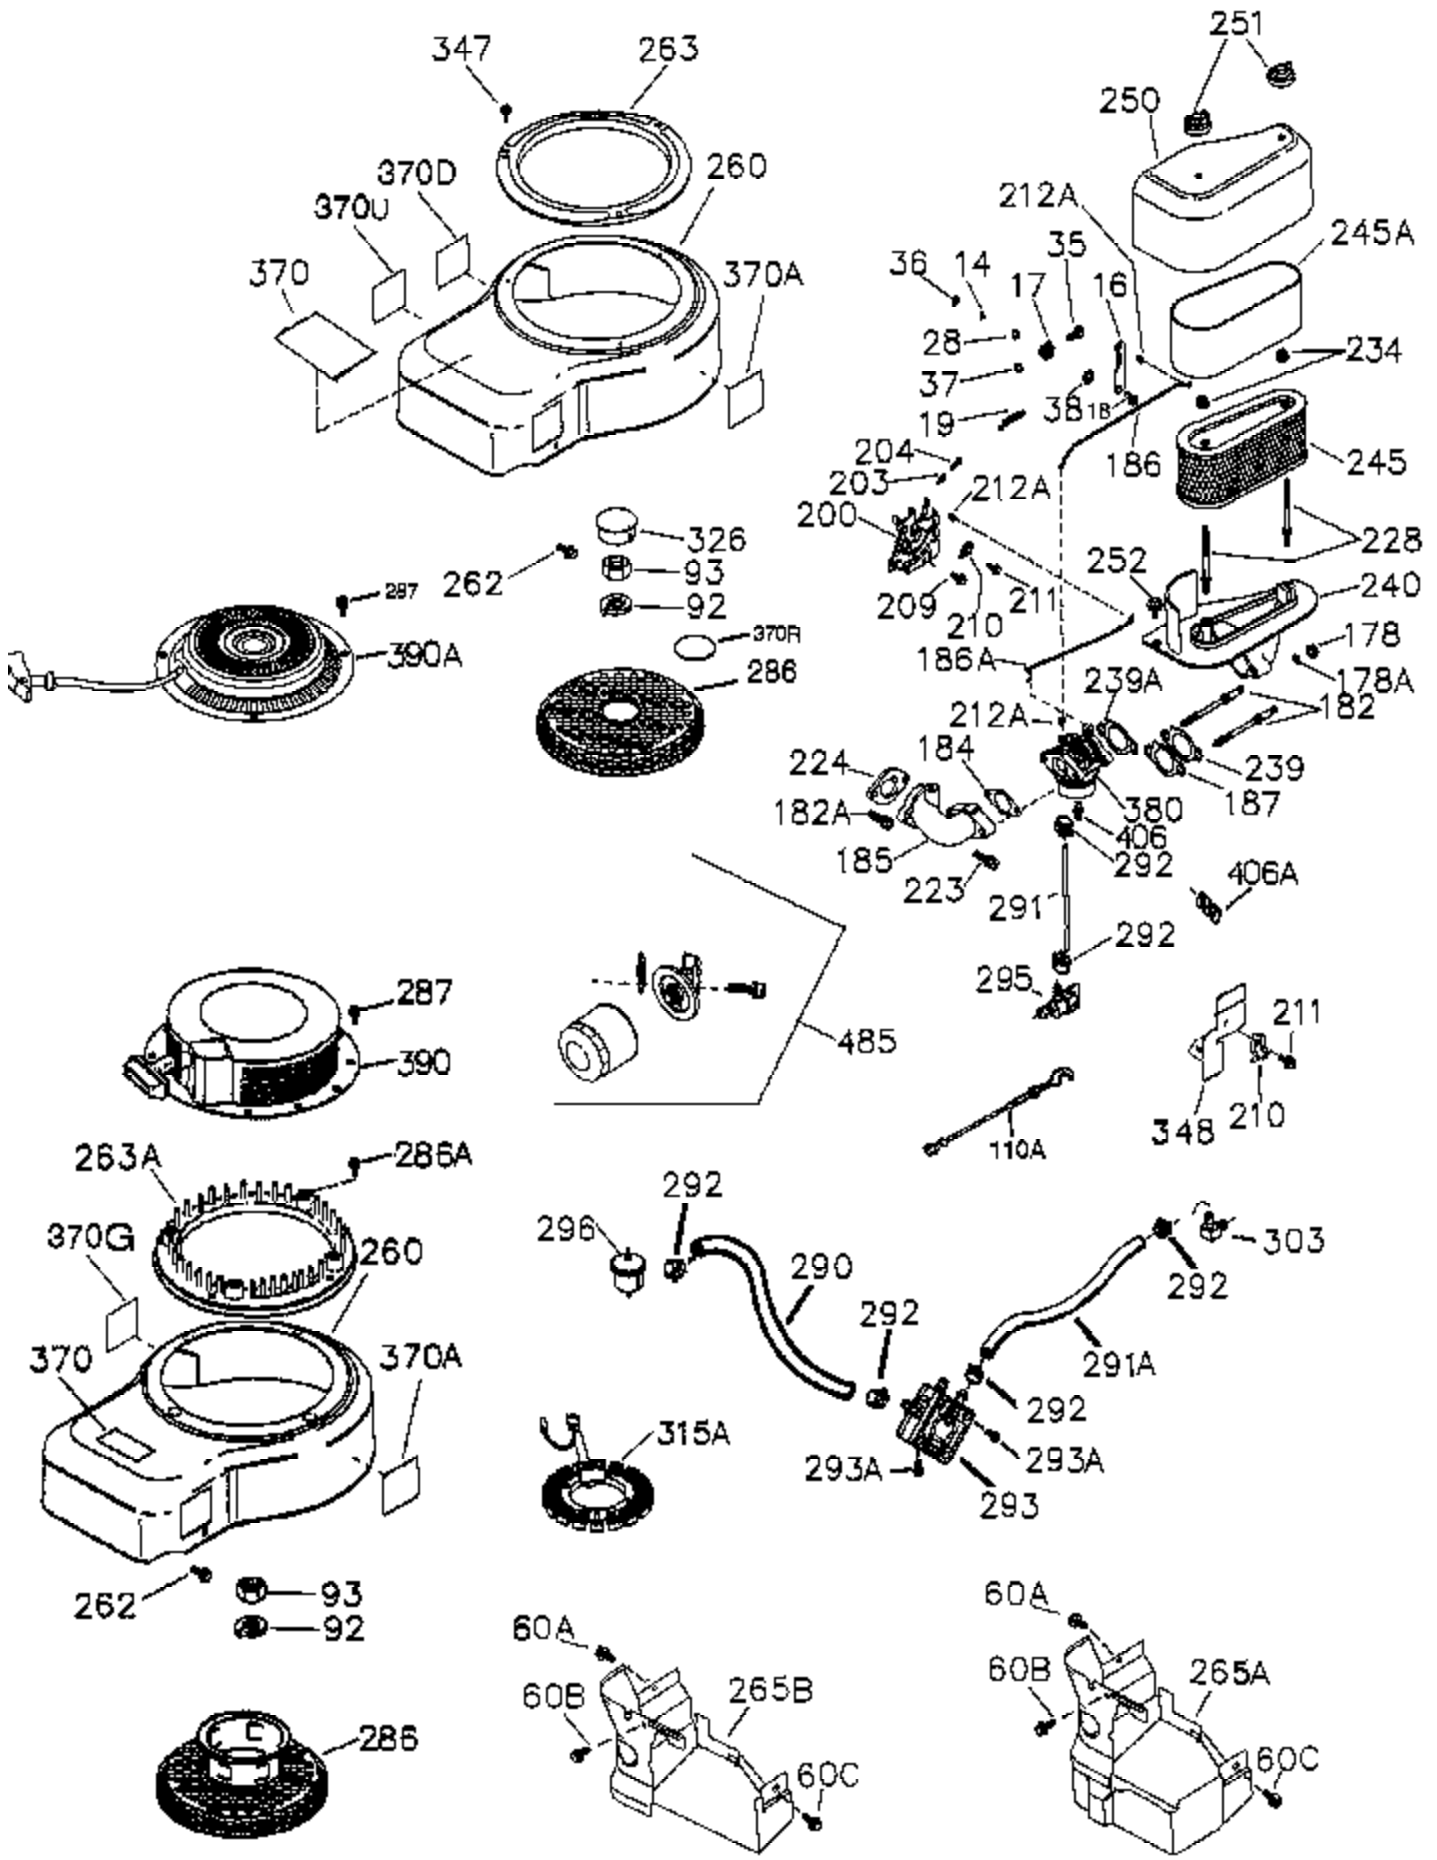

Ref #	Part Number	Qty	Description
125	35308	1	Exhaust Valve (Std.)
125	35433	1	Exhaust Valve (1/32" OS)
126	35309	1	Intake Valve (Std.)
126	35432	1	Intake Valve (1/32" OS)
127	650691	6	Washer
128	650690	6	Belleville Washer
130	650946	6	Screw, 5/16-18 x 2-45/64"
135	34645	1	Spark Plug (RN4C)
150	33507	2	Valve Spring
151	33508	2	Valve Spring Keeper
153	36339	1	Push Rod Guide
154	650972	2	Rocker Arm Stud
155	35950	2	Rocker Arm
156	730636	2	Rocker Arm Bearing
157	730636	2	Set Screw, 5/16-24 x 1/4"
158	36340	2	Push Rod
159	35952	1	* Rocker Arm Cover Gasket
160	35953A	1	Rocker Arm Housing
161	30063	4	Screw, Torx T-30, 1/4-20 x 1/2"
169	36304	1	* Breather Gasket
172	36305	1	Valve Cover
173	36306	1	Breather Tube
174	30063	4	Screw, Torx T-30, 1/4-20 x 1/2"
265	36615	1	Cylinder Head Cover
270A	35829A	1	Exhaust Port Liner
305	36349	1	Oil Fill Tube
306	36348	1	* "O" Ring
307	35499	1	"O" Ring
309	650974	1	Screw, 1/4-20 x 57/64"
310	36366	1	Dipstick
314	651007	2	Screw, Torx T-15, 10-24 x 15/16"
315	611181	1	Alternator Coil (3/5 Split) (Incl.321 - 323)
321	611161	1	Diode
322	611142	1	Connector Body
323	611118	1	Terminal
325	36342	1	Wire Clip
325B	37230	1	Wire Clip
361	650969	2	Screw, 5/16-18 x 29/32"
381	650767	1	Screw, 8-32 x 27/64"
382	36328	1	Oil Strainer Screen
385	570673	1	Ball
386	36329	1	Pressure Relief Spring
387	36330	1	Roll Pin
394A	650982	1	Washer
395	36795	1	Electric Starter Motor (12 Volt)
400	36567	1	* Gasket Set (Incl. items marked PK i n notes) Incl. part #'s 35952 (1), 36304 (1), (1), 36333 (1), 36335 (1), 36337 (1), 36348 (1), 36351 (1), 36352 (1), 36358 (1), 36365 (1), 36490 (1), 36565 (1)
420	730225	1	SAE 30 4-Cycle Engine Oil (Quart)
475	36961	1	Oil Filter
476	36374B	1	Oil Filter Adapter
477	650978	2	Screw, Torx T-30, 5/16-18 x 7/8"
479	36335	1	* Oil Passage Gasket