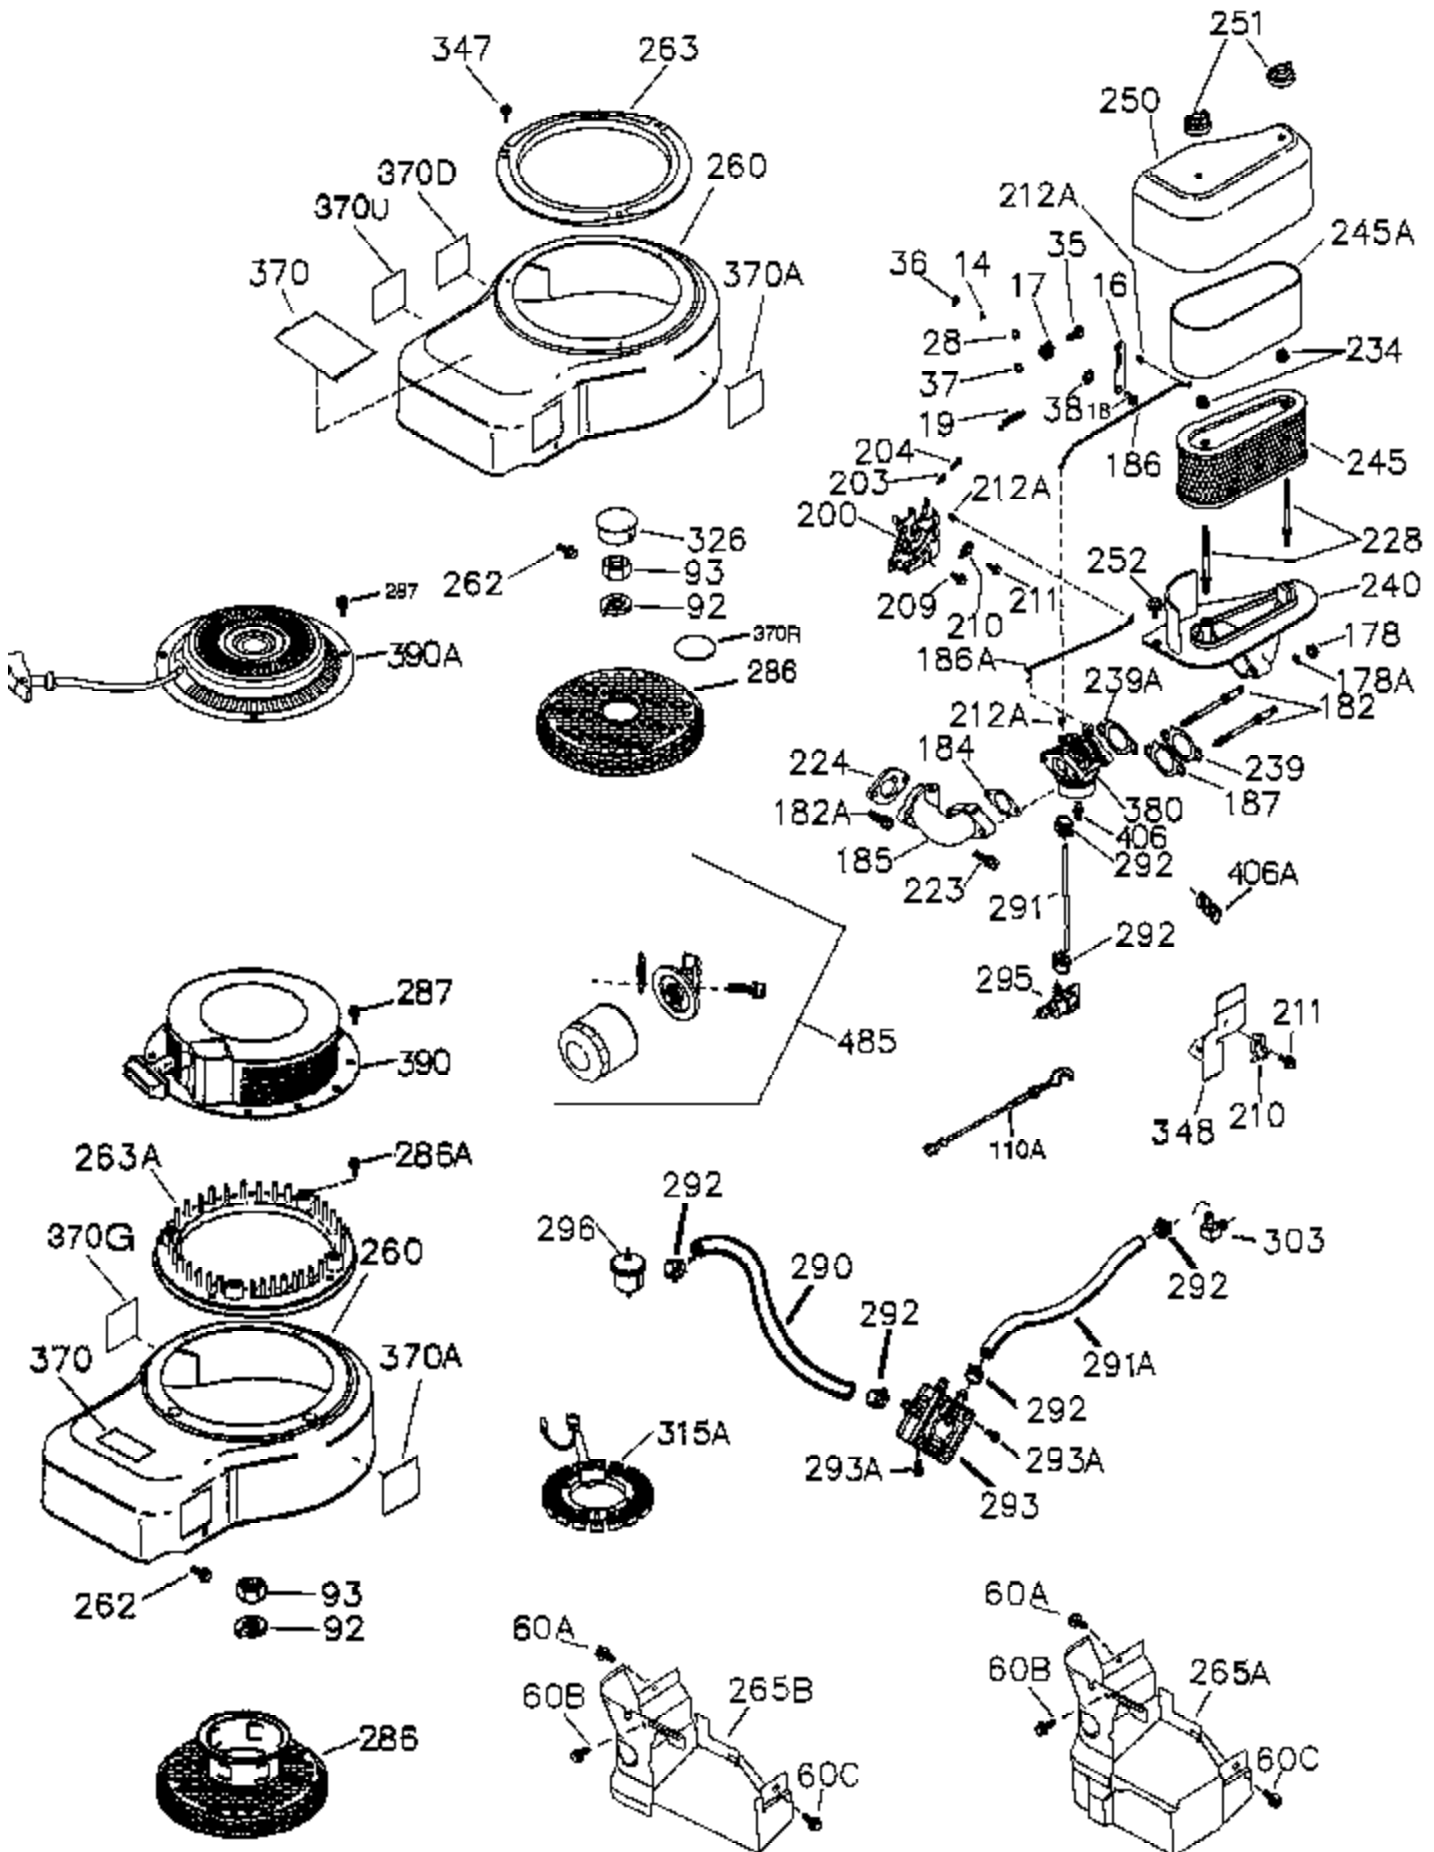

Ref #	Part Number	Qty	Description
14	28277	2	Washer
16	36346A	1	Governor Lever
17	29916	1	Governor Lever Clamp
18	651028	1	Screw, Torx T-15, 8-32 x 3/8"
19	36414	1	Extension Spring
28	30322	1	Lock Nut, 8-32
35	29826	1	Screw, 10-32 x 3/4"
36	29918	1	Lock Washer
37	29216	1	Lock Nut, 10-32
38	29642	1	Retaining Ring
60A	650781	1	Screw, 5-16/18 x 11/16"
60C	650737	1	Screw, 1/4-20 x 1/2"
60B	650867	1	Screw, 10-24 x 1/2"
92	650666	1	Lock Washer
93	650594	1	Flywheel Nut
110A	36917	1	Fuel Solenoid Ground Wire
178	650928	2	Wing Nut, 1/4-20
182	650925A	2	Carburetor Mounting Stud
184	36352	1	* Carburetor To Intake Pipe Gasket
185	36852	1	Intake Pipe
186A	36353	1	Choke Link
186	36354	1	Governor Link
200	36360	1	Control Bracket (Incl. 203,204,212A)
203	33802	1	Compression Spring
204	650777	1	Screw, 6-32 x 21/32"
209	650902	2	Screw, 10-32 x 7/16"
210	27793	1	Conduit Clip
211	28942	1	Screw, 10-32 x 3/8"
212A	36288	3	Bushing
223	650975	2	Screw, Torx T-30, 5/16-18 x 1-9/32"
224	36490	1	* Intake Pipe Gasket
228	650977	2	Air Cleaner Stud
234	650825	2	Nut & Lock Washer, 1/4-20
239	36358	1	* Air Cleaner Gasket
240	36355	1	Air Cleaner Body (Incl. 228 & 239)
245	36356	1	Air Cleaner Filter (Incl. 229)
245A	36357	1	Air Cleaner Filter
250	36359	1	Air Cleaner Cover
251	650886	2	Wing Nut, 1/4-20
252	650976	1	Screw, 1/4-20 x 19/32"
260	36347	1	Blower Housing
262	650737	3	Screw, 1/4-20 x 1/2"
263	36367	1	Trim Ring
265A	36571	1	Cylinder Head Cover
286	36343	1	Cup & Screen
290	30705	1	Fuel Line
292	26460	2	Fuel Line Clamp
296	34279B	1	Fuel Filter (Incl. 292)
326	36210	1	Screen Plug
347	650949	3	Screw, 10-32 x 9/16"
370G	35274	1	Oil Instruction Decal
380	640072	1	Carburetor (Incl. 184 & 212A)
394A	650982	1	Washer
406	611221	1	Fuel Shut-Off Solenoid
406A	36918	1	Solenoid Spring