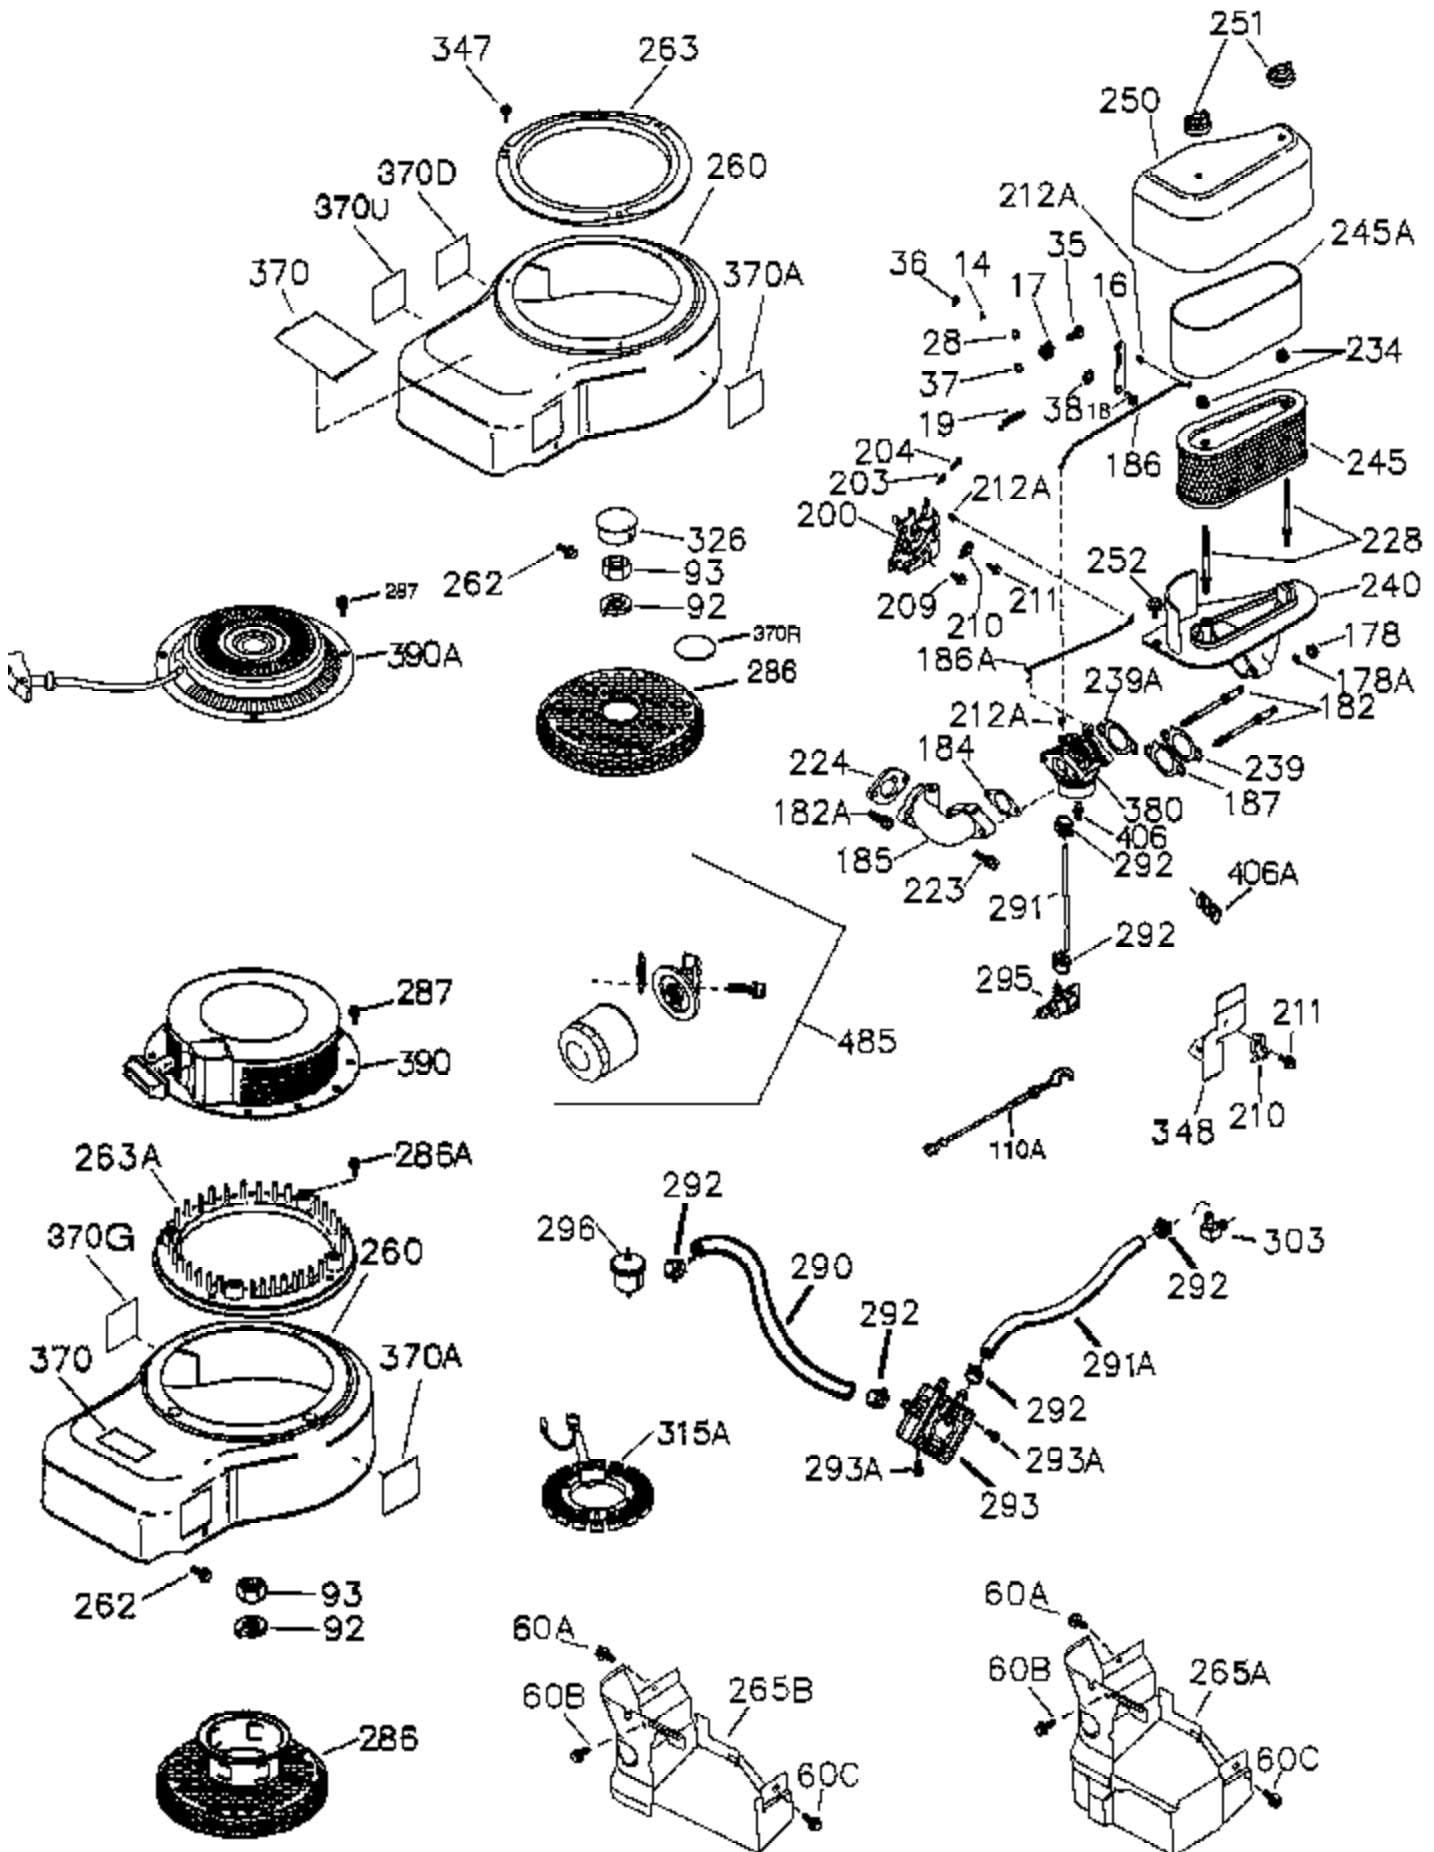

Ref #	Part Number	Qty	Description
14	28277	2	Washer
16	36346A	1	Governor Lever
17	29916	1	Governor Lever Clamp
18	651028	1	Screw, Torx T-15, 8-32 x 3/8"
19	36414	1	Extension Spring
28	30322	1	Lock Nut, 8-32
35	29826	1	Screw, 10-32 x 3/4"
36	29918	1	Lock Washer
37	29216	1	Lock Nut, 10-32
38	29642	1	Retaining Ring
60A	650781	1	Screw, 5-16/18 x 11/16"
60C	650737	1	Screw, 1/4-20 x 1/2"
60B	650867	1	Screw, 10-24 x 1/2"
92	650666	1	Lock Washer
93	650594	1	Flywheel Nut
110A	36917	1	Fuel Solenoid Ground Wire
178	650928	2	Wing Nut, 1/4-20
182	650925A	2	Carburetor Mounting Stud
184	36352	1	* Carburetor To Intake Pipe Gasket
185	36852	1	Intake Pipe
186A	36353	1	Choke Link
186	36354	1	Governor Link
200	36360	1	Control Bracket (Incl. 203,204,212A)
203	33802	1	Compression Spring
204	650777	1	Screw, 6-32 x 21/32"
209	650902	2	Screw, 10-32 x 7/16"
210	27793	1	Conduit Clip
211	28942	1	Screw, 10-32 x 3/8"
212A	36288	3	Bushing
223	650975	2	Screw, Torx T-30, 5/16-18 x 1-9/32"
224	36490	1	* Intake Pipe Gasket
228	650977	2	Air Cleaner Stud
234	650825	2	Nut & Lock Washer, 1/4-20
239	36358	1	* Air Cleaner Gasket
240	36355	1	Air Cleaner Body (Incl. 228 & 239)
245	36356	1	Air Cleaner Filter (Incl. 229)
245A	36357	1	Air Cleaner Filter
250	36359	1	Air Cleaner Cover
251	650886	2	Wing Nut, 1/4-20
252	650976	1	Screw, 1/4-20 x 19/32"
260	36347	1	Blower Housing
262	650737	3	Screw, 1/4-20 x 1/2"
263	36367	1	Trim Ring
265A	36571	1	Cylinder Head Cover
286	36343	1	Cup & Screen
291	30705	1	Fuel Line
292	26460	2	Fuel Line Clamp
296	34279B	1	Fuel Filter (Incl. 292)
326	36210	1	Screen Plug
347	650949	3	Screw, 10-32 x 9/16"
370G	35274	1	Oil Instruction Decal
380	640072	1	Carburetor (Incl. 184 & 212A)
394A	650982	1	Washer
406	611221	1	Fuel Shut-Off Solenoid
406A	36918	1	Solenoid Spring