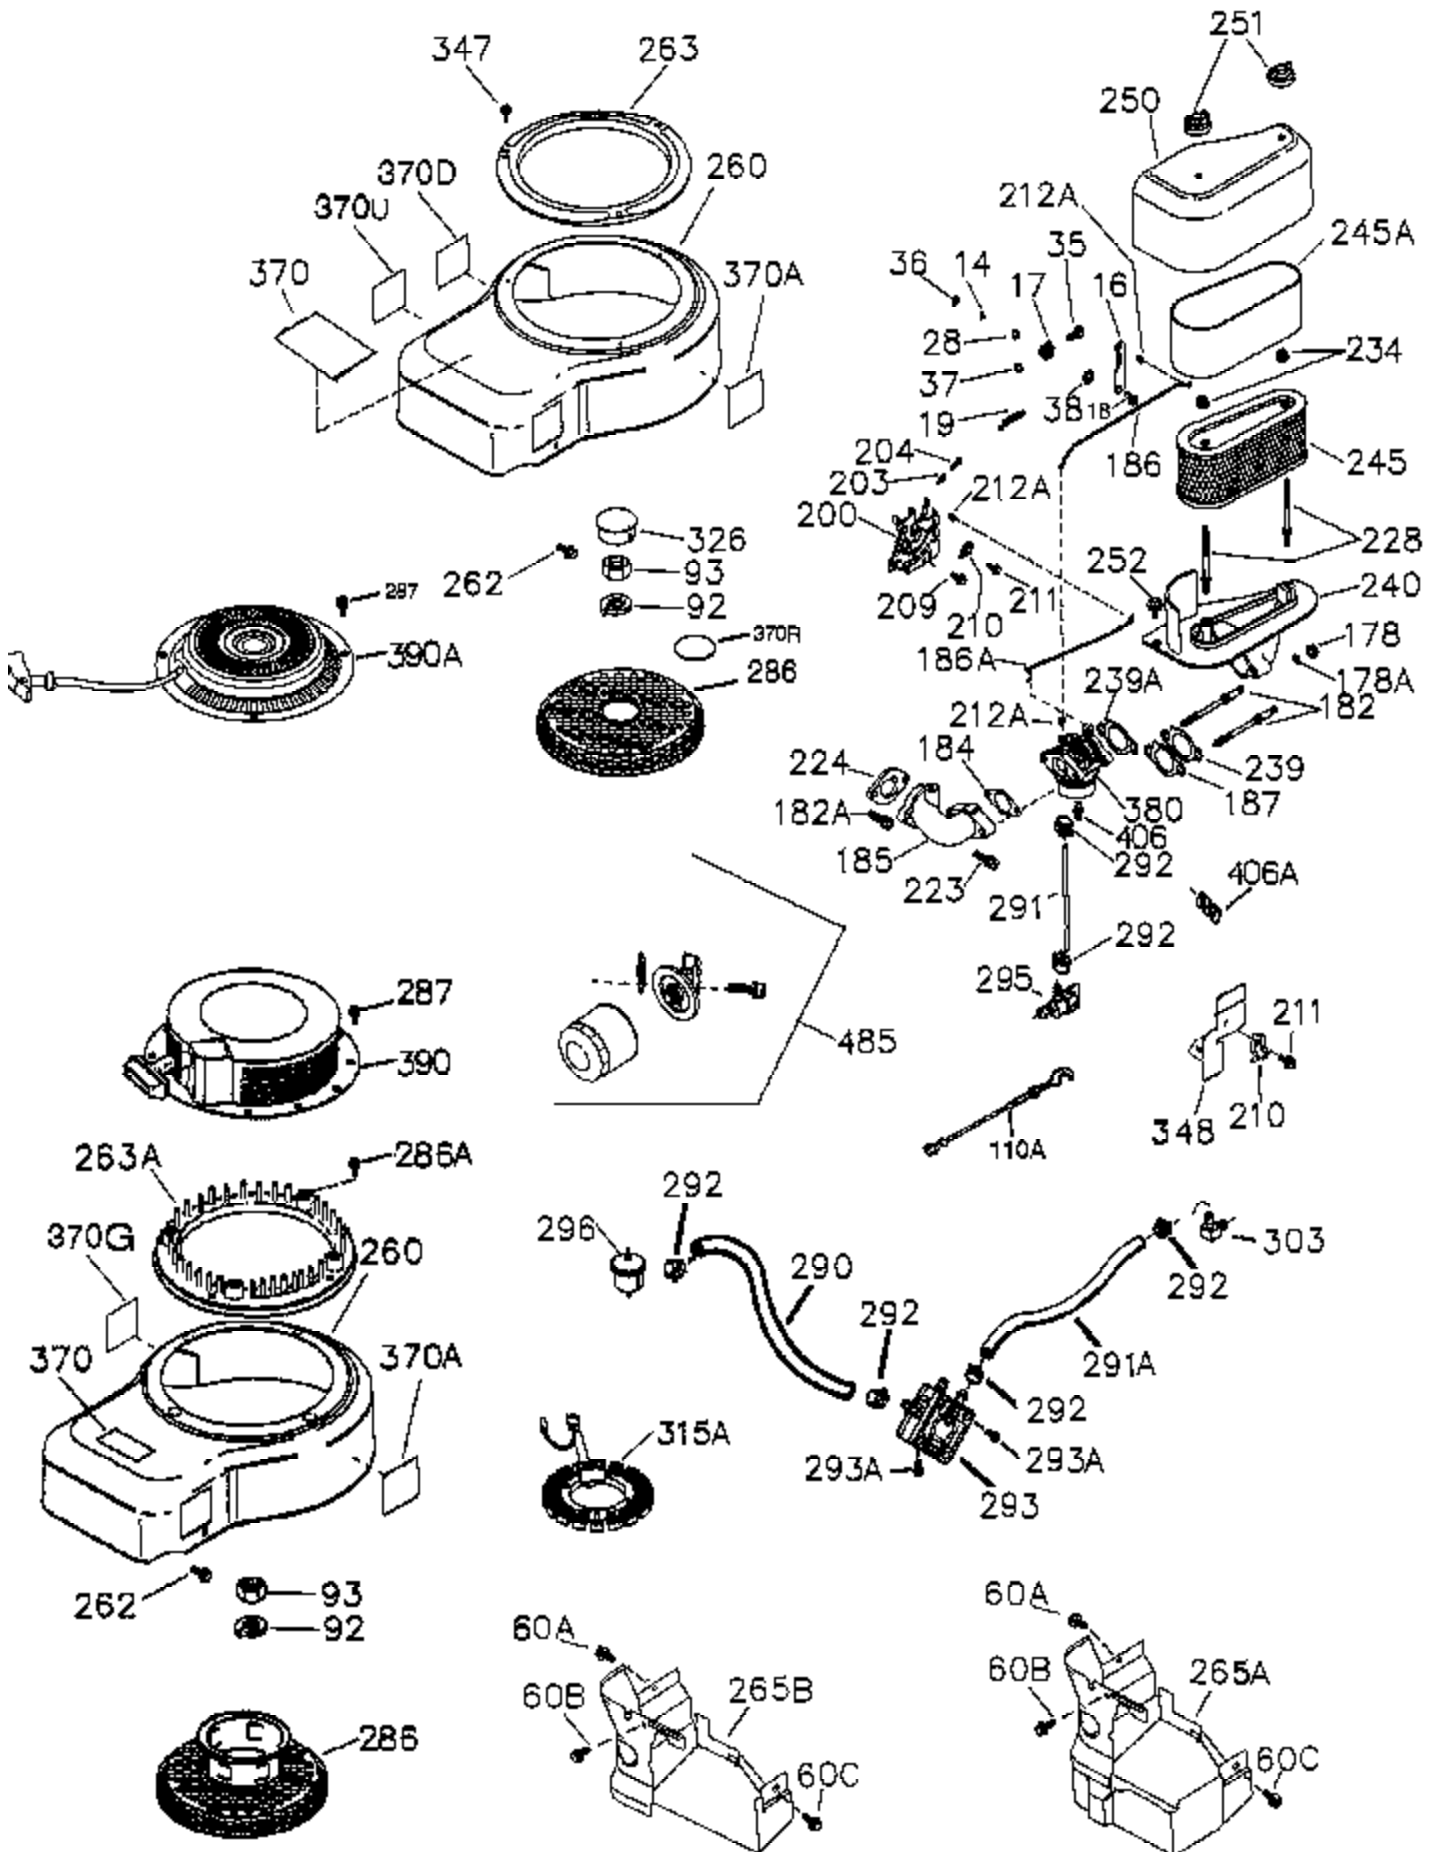

Ref #	Part Number	Qty	Description
14	28277	2	Washer
16	36346A	1	Governor Lever
17	29916	1	Governor Lever Clamp
18	651028	1	Screw, Torx T-15, 8-32 x 3/8"
19	36414	1	Extension Spring
28	30322	1	Lock Nut, 8-32
35	29826	1	Screw, 10-32 x 3/4"
36	29918	1	Lock Washer
37	29216	1	Lock Nut, 10-32
38	29642	1	Retaining Ring
60B	650867	1	Screw, 10-24 x 1/2"
60A	650273	1	Screw, 5-16/18 x 5/8"
60C	650737	1	Screw, 1/4-20 x 1/2"
92	650666	1	Lock Washer
93	650594	1	Flywheel Nut
157A	650586	2	Jam Nut, 5/16-24
178	650928	2	Wing Nut, 1/4-20
182	650925A	2	Carburetor Mounting Stud
184	36352	1	* Carburetor To Intake Pipe Gasket
185	36852	1	Intake Pipe
186A	36353	1	Choke Link
186	36354	1	Governor Link
200	36360	1	Control Bracket (Incl. 203,204,212A)
203	33802	1	Compression Spring
204	650777	1	Screw, 6-32 x 21/32"
209	650902	2	Screw, 10-32 x 7/16"
210	27793	1	Conduit Clip
211	650431	1	Screw, Torx T-25, 10-32 x 5/8"
212A	36288	3	Bushing
223	650975	2	Screw, Torx T-30, 5/16-18 x 1-9/32"
224	36490	1	* Intake Pipe Gasket
228	650977	2	Air Cleaner Stud
234	650825	2	Nut & Lock Washer, 1/4-20
239	36358	1	* Air Cleaner Gasket
240	36355	1	Air Cleaner Body (Incl. 228 & 239)
245A	36357	1	Air Cleaner Filter
245	36356	1	Air Cleaner Filter (Incl. 229)
250	36359	1	Air Cleaner Cover
251	650886	2	Wing Nut, 1/4-20
252	650976	1	Screw, 1/4-20 x 19/32"
260	36347	1	Blower Housing
262	650737	3	Screw, 1/4-20 x 1/2"
263	36508	1	Trim Ring (Red)
286	36343	1	Cup & Screen
291	29774	1	Fuel Line
292	26460	2	Fuel Line Clamp
296	34279B	1	Fuel Filter (Incl. 292)
347	650949	3	Screw, 10-32 x 9/16"
370G	35274	1	Oil Instruction Decal
380	640072A	1	Carburetor (Incl. 184 & 212A)
394A	650982	1	Washer
485	36435A	1	Oil Filter Adapter Kit (Incl. 475, 476 & 477)(Optional)