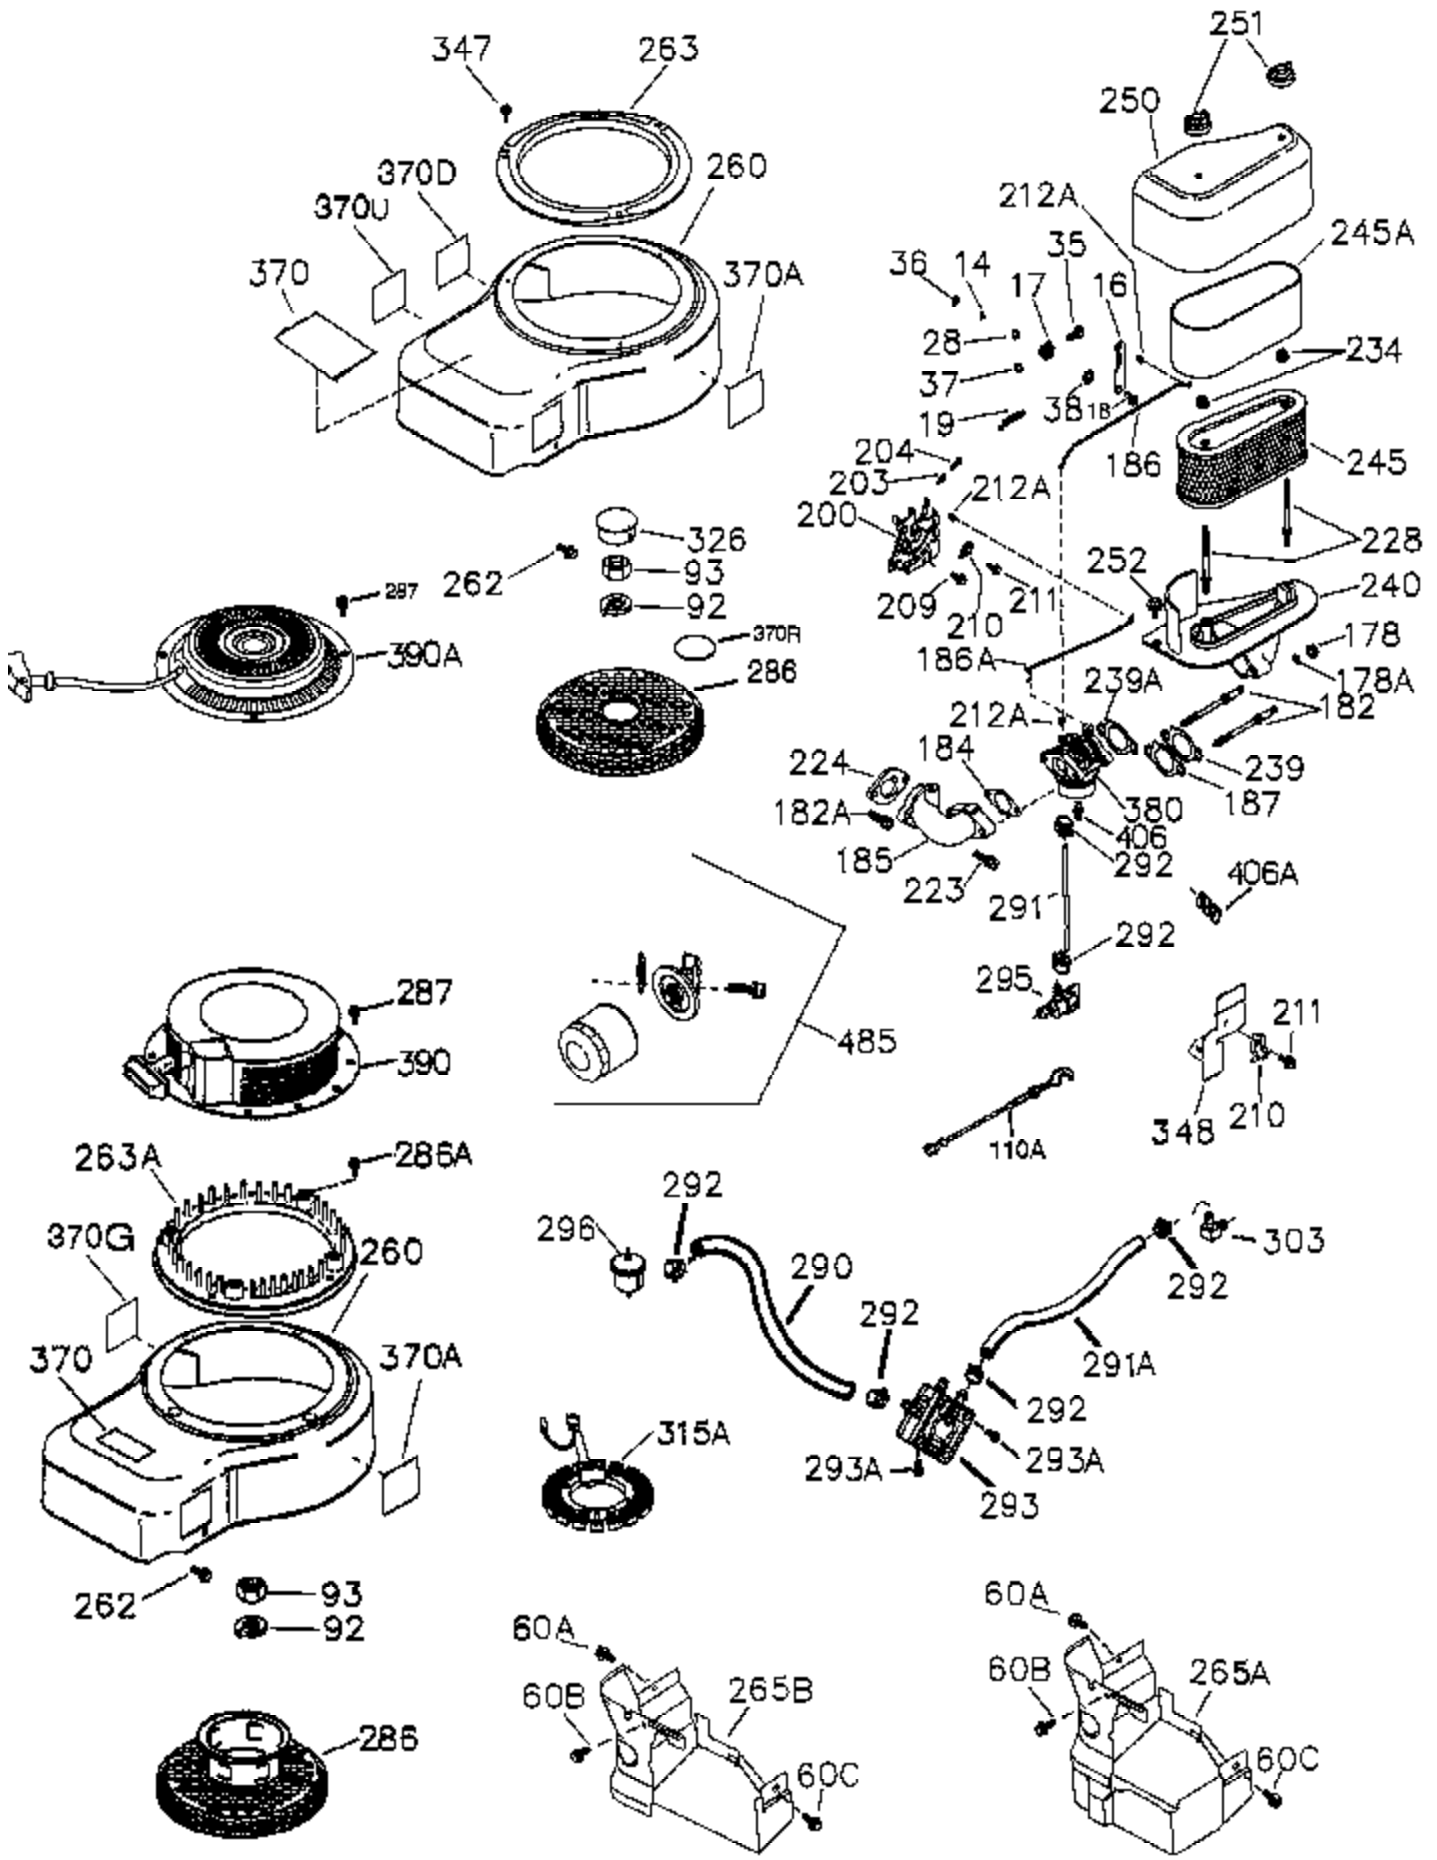

Ref #	Part Number	Qty	Description
14	28277	2	Washer
16	36346A	1	Governor Lever
17	29916	1	Governor Lever Clamp
18	651028	1	Screw, Torx T-15, 8-32 x 3/8"
19	36414	1	Extension Spring
28	30322	1	Lock Nut, 8-32
35	29826	1	Screw, 10-32 x 3/4"
36	29918	1	Lock Washer
37	29216	1	Lock Nut, 10-32
38	29642	1	Retaining Ring
60C	650737	1	Screw, 1/4-20 x 1/2"
60B	650867	1	Screw, 10-24 x 1/2"
60A	650781	1	Screw, 5-16/18 x 11/16"
92	650666	1	Lock Washer
93	650594	1	Flywheel Nut
110A	36917	1	Fuel Solenoid Ground Wire
178	650928	2	Wing Nut, 1/4-20
182	650925A	2	Carburetor Mounting Stud
184	36352	1	* Carburetor To Intake Pipe Gasket
185	36852	1	Intake Pipe
186	36354	1	Governor Link
200	36233	1	Control Bracket (Incl. 203,204,212A)
203	33802	1	Compression Spring
204	650777	1	Screw, 6-32 x 21/32"
209	650902	2	Screw, 10-32 x 7/16"
210	27793	2	Conduit Clip
211	28942	2	Screw, 10-32 x 3/8"
212A	36288	3	Bushing
223	650975	2	Screw, Torx T-30, 5/16-18 x 1-9/32"
224	36490	1	* Intake Pipe Gasket
228	650977	2	Air Cleaner Stud
234	650825	2	Nut & Lock Washer, 1/4-20
239	36358	1	* Air Cleaner Gasket
240	36355	1	Air Cleaner Body (Incl. 228 & 239)
245	36356	1	Air Cleaner Filter (Incl. 229)
245A	36357	1	Air Cleaner Filter
250	36359	1	Air Cleaner Cover
251	650886	2	Wing Nut, 1/4-20
252	650976	1	Screw, 1/4-20 x 19/32"
260	36347	1	Blower Housing
262	650737	3	Screw, 1/4-20 x 1/2"
263	36367	1	Trim Ring
265A	36571	1	Cylinder Head Cover
286	36343	1	Cup & Screen
291	30705	1	Fuel Line
292	26460	2	Fuel Line Clamp
296	34279B	1	Fuel Filter (Incl. 292)
326	36210	1	Screen Plug
347	650949	3	Screw, 10-32 x 9/16"
348	36383	1	Remote Choke Bracket
370G	35274	1	Oil Instruction Decal
380	640072A	1	Carburetor (Incl. 184 & 212A)
394A	650982	1	Washer
406A	36918	1	Solenoid Spring
406	611221	1	Fuel Shut-Off Solenoid