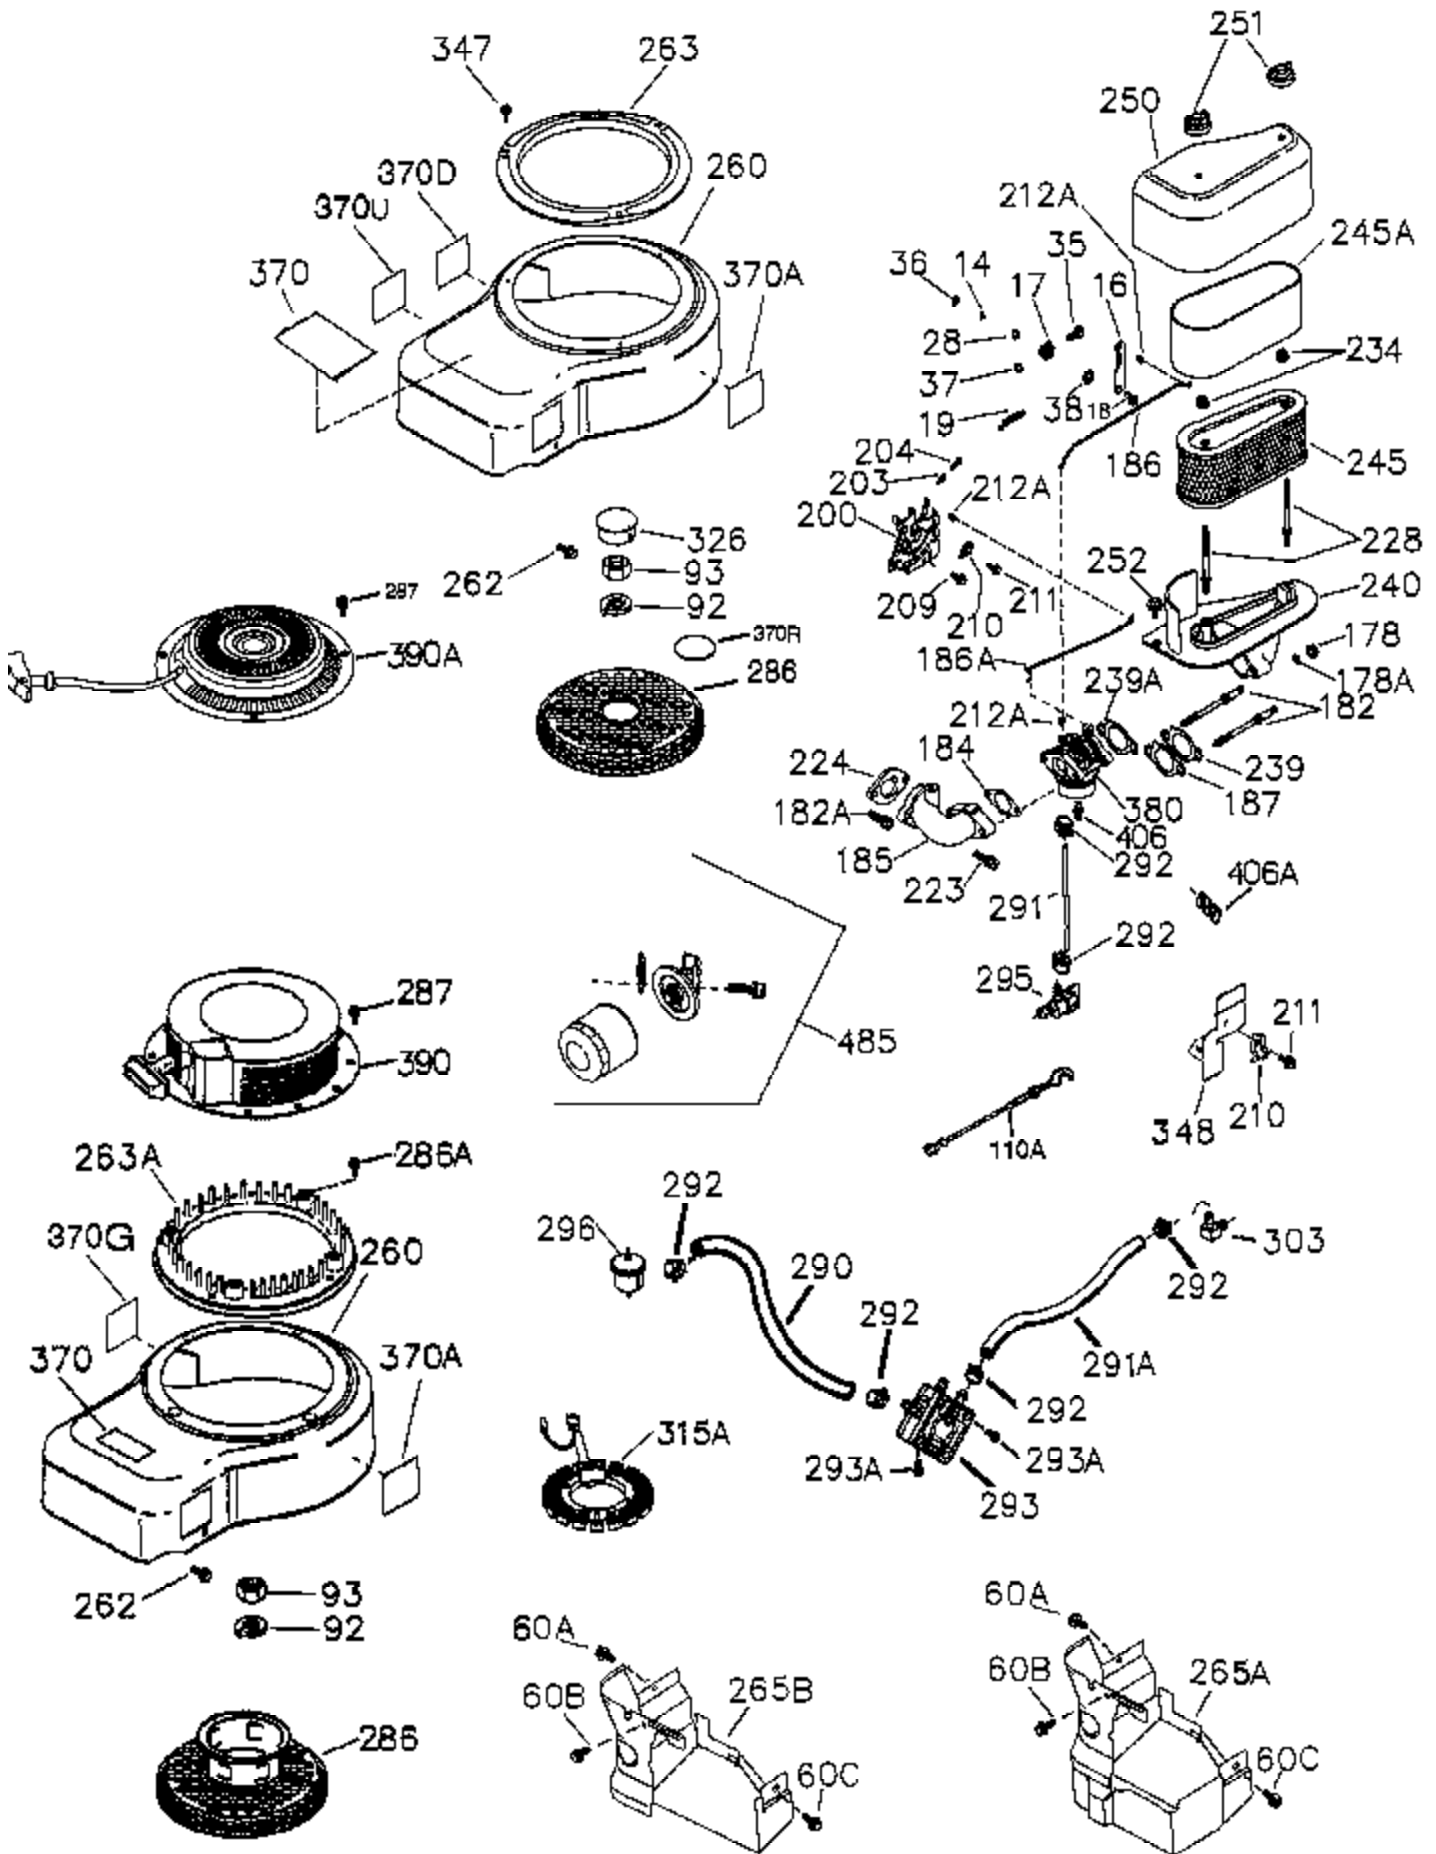

Ref #	Part Number	Qty	Description
14	28277	2	Washer
16	36346A	1	Governor Lever
17	29916	1	Governor Lever Clamp
18	651028	1	Screw, Torx T-15, 8-32 x 3/8"
19	36414	1	Extension Spring
28	30322	1	Lock Nut, 8-32
35	29826	1	Screw, 10-32 x 3/4"
36	29918	1	Lock Washer
37	29216	1	Lock Nut, 10-32
38	29642	1	Retaining Ring
60A	650781	1	Screw, 5/16-18 x 11/16"
60C	650737	1	Screw, 1/4-20 x 1/2"
60B	650867	1	Screw, 10-24 x 1/2"
92	650666	1	Lock Washer
93	650594	1	Flywheel Nut
110A	36917	1	Fuel Solenoid Ground Wire
178	650928	2	Wing Nut, 1/4-20
182	650925A	2	Carburetor Mounting Stud
184	36352	1	* Carburetor To Intake Pipe Gasket
185	36852	1	Intake Pipe
186A	36353	1	Choke Link
186	36354	1	Governor Link
200	36360	1	Control Bracket (Incl. 203,204,212A)
203	33802	1	Compression Spring
204	650777	1	Screw, 6-32 x 21/32"
209	650902	2	Screw, 10-32 x 7/16"
210	27793	1	Conduit Clip
211	28942	1	Screw, 10-32 x 3/8"
212A	36288	3	Bushing
223	650975	2	Screw, Torx T-30, 5/16-18 x 1-9/32"
224	36490	1	* Intake Pipe Gasket
228	650977	2	Air Cleaner Stud
234	650825	2	Nut & Lock Washer, 1/4-20
239	36358	1	* Air Cleaner Gasket
240	36355	1	Air Cleaner Body (Incl. 228 & 239)
245	36356	1	Air Cleaner Filter (Incl. 229)
245A	36357	1	Air Cleaner Filter
250	36359	1	Air Cleaner Cover
251	650886	2	Wing Nut, 1/4-20
252	650976	1	Screw, 1/4-20 x 19/32"
260	36347	1	Blower Housing
262	650737	3	Screw, 1/4-20 x 1/2"
263	36367	1	Trim Ring
265A	36571	1	Cylinder Head Cover
286	36343	1	Cup & Screen
291	30705	1	Fuel Line
292	26460	2	Fuel Line Clamp
296	34279B	1	Fuel Filter (Incl. 292)
326	36210	1	Screen Plug
347	650949	3	Screw, 10-32 x 9/16"
370G	35274	1	Oil Instruction Decal
380	640072A	1	Carburetor (Incl. 184 & 212A)
394A	650982	1	Washer
406	611221	1	Fuel Shut-Off Solenoid
406A	36918	1	Solenoid Spring