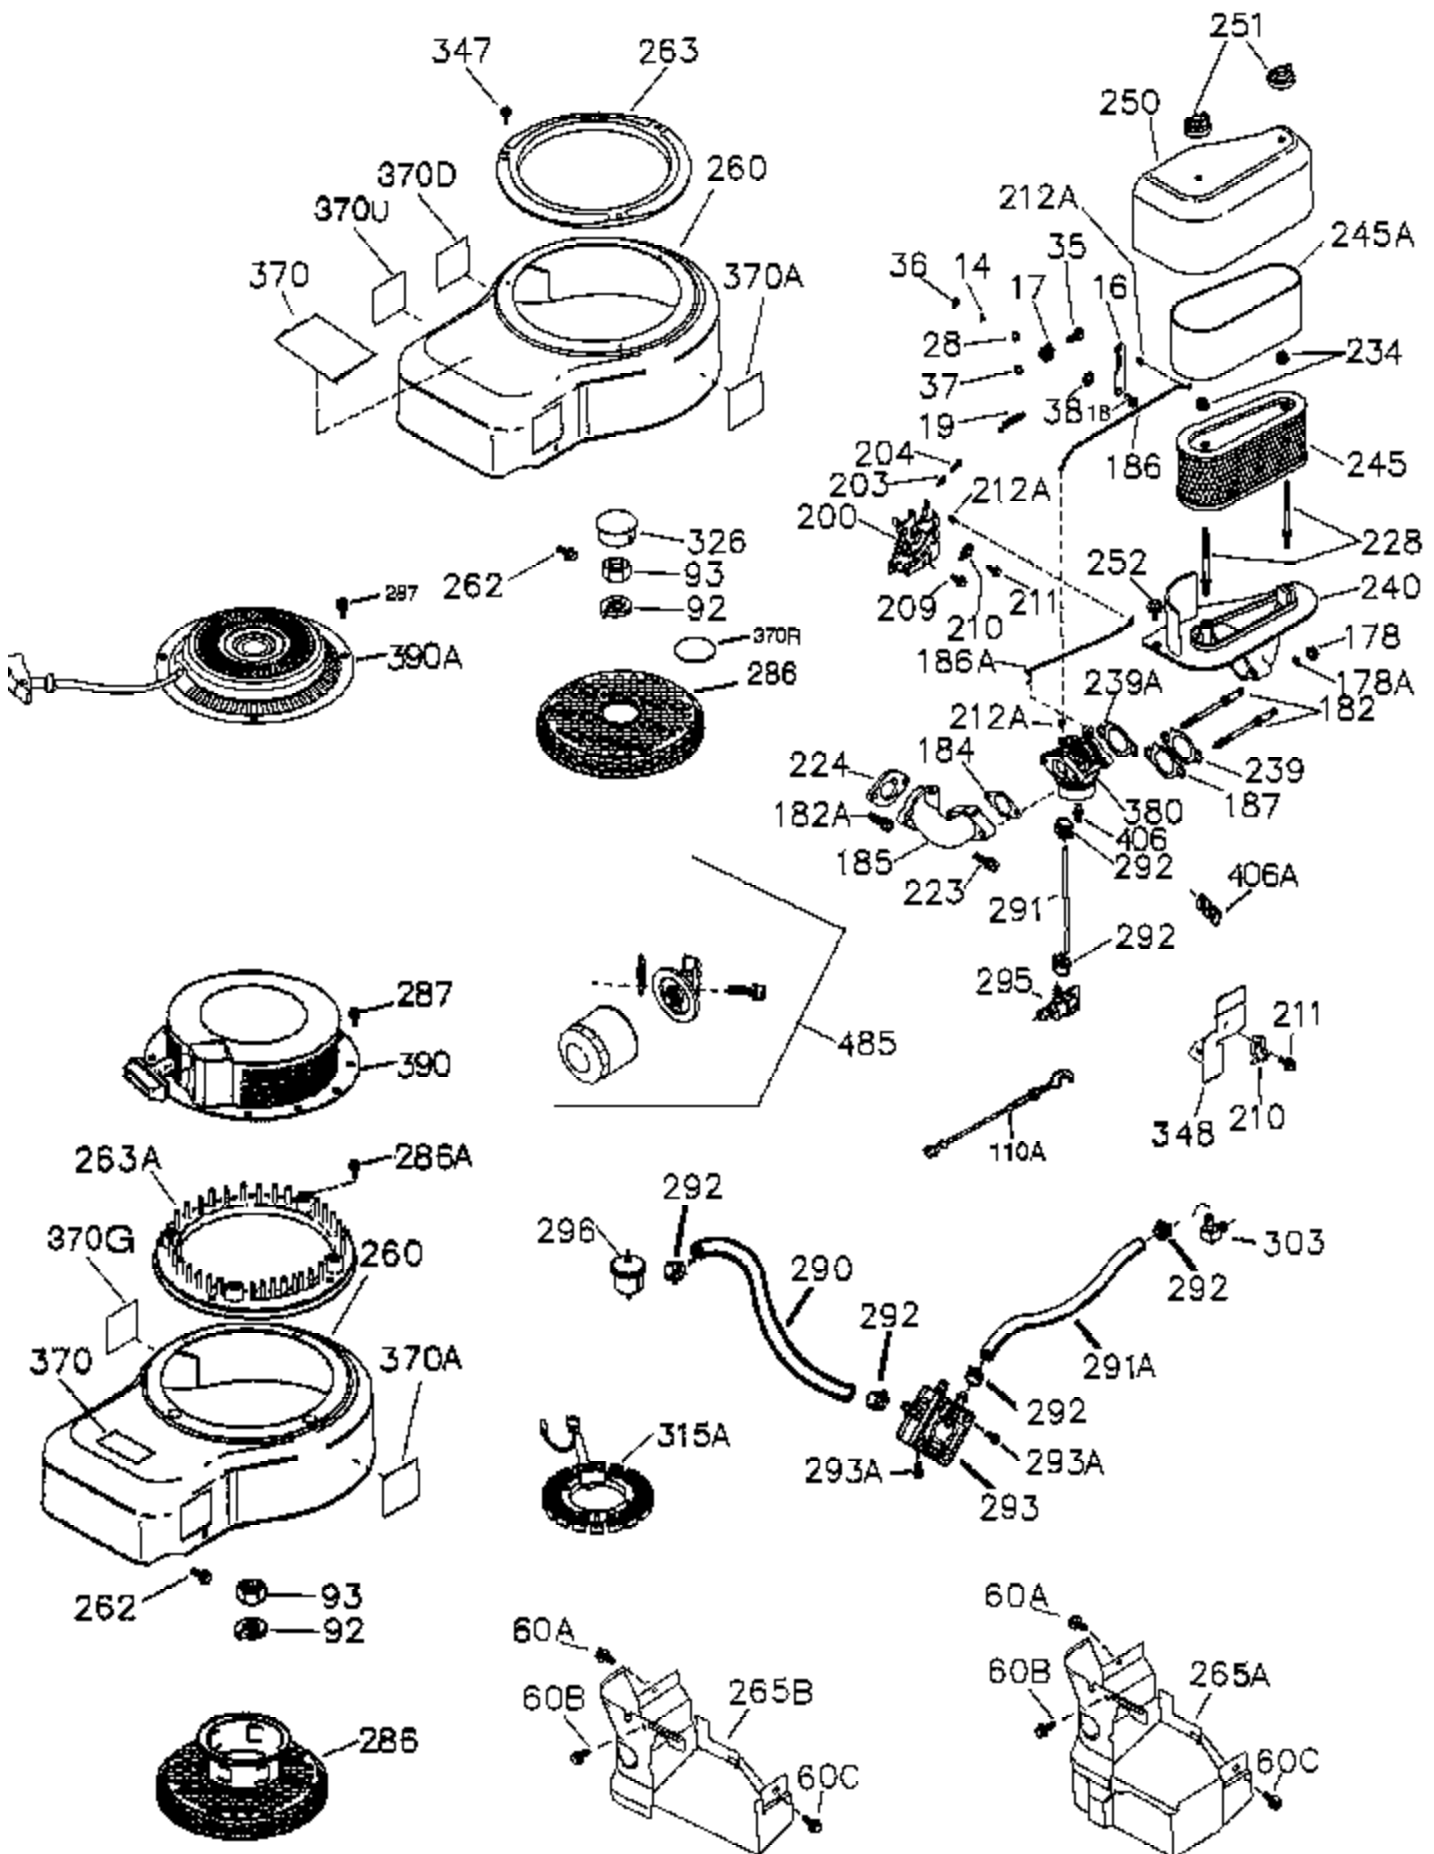

Ref #	Part Number	Qty	Description
14	28277	2	Washer
16	36346A	1	Governor Lever (Incl. 212A)
17	29916	1	Governor Lever Clamp
18	651028	1	Screw, Torx T-15, 8-32 x 3/8"
19	36414	1	Extension Spring
28	30322	1	Lock Nut, 8-32
35	29826	1	Screw, 10-32 x 3/4"
36	29918	1	Lock Washer
37	29216	1	Lock Nut, 10-32
38	29642	1	Retainer Ring
60A	650781	1	Screw, 5/16-18 x 11/16"
60B	650867	1	Screw, 10-24 x 1/2"
60C	650737	1	Screw, 1/4-20 x 1/2"
92	650666	1	Lock Washer
93	650594	1	Flywheel Nut
110A	36917	1	Ground Wire
178	650928	2	Lock Nut, 1/4-20
182	650925A	2	Carburetor Mounting Stud
184	36352	1	* Carburetor To Intake Pipe Gasket
185	36852	1	Intake Pipe
186	36354	1	Governor Link
200	36233	1	Control Bracket (Incl. 203,204,212A)
203	36482	1	Compression Spring
204	650777	1	Screw, 6-32 x 21/32"
209	650902	2	Screw, 10-32 x 7/16"
210	27793	2	Conduit Clip
211	28942	2	Screw, 10-32 x 3/8"
212A	36288	3	Bushing
223	650975	2	Screw, Torx T-30, 5/16-18 x 1-9/32"
224	36490	1	* Intake Spacer
228	650977	2	Air Cleaner Stud
234	650825	2	Nut & Lock Washer, 1/4-20
239	36358	1	* Air Cleaner Gasket
240	36355	1	Air Cleaner Body (Incl. 228 & 239)
245	36356	1	Air Cleaner Filter (Incl. 229)
245A	36357	1	Air Cleaner Filter
250	36359	1	Air Cleaner Cover
251	650886	2	Wing Nut, 1/4-20
252	650976	1	Screw, 1/4-20 x 19/32"
260	36347	1	Blower Housing
262	650737	3	Screw, 1/4-20 x 1/2"
263	36367	1	Trim Ring
286	36343	1	Cup & Screen
291	30705	1	Fuel Line
292	26460	2	Fuel Line Clamp
296	34279B	1	Fuel Filter (Incl. 292)
326	36210	1	Screen Plug
347	650949	3	Screw, 10-32 x 9/16"
348	36383	1	Remote Choke Bracket
370G	35274	1	Oil Instruction Decal
380	640072A	1	Carburetor (Incl. 184 & 212A)
394A	650982	1	Washer
406	611221	1	Fuel Shut-Off Solenoid
406A	36918	1	Solenoid Spring