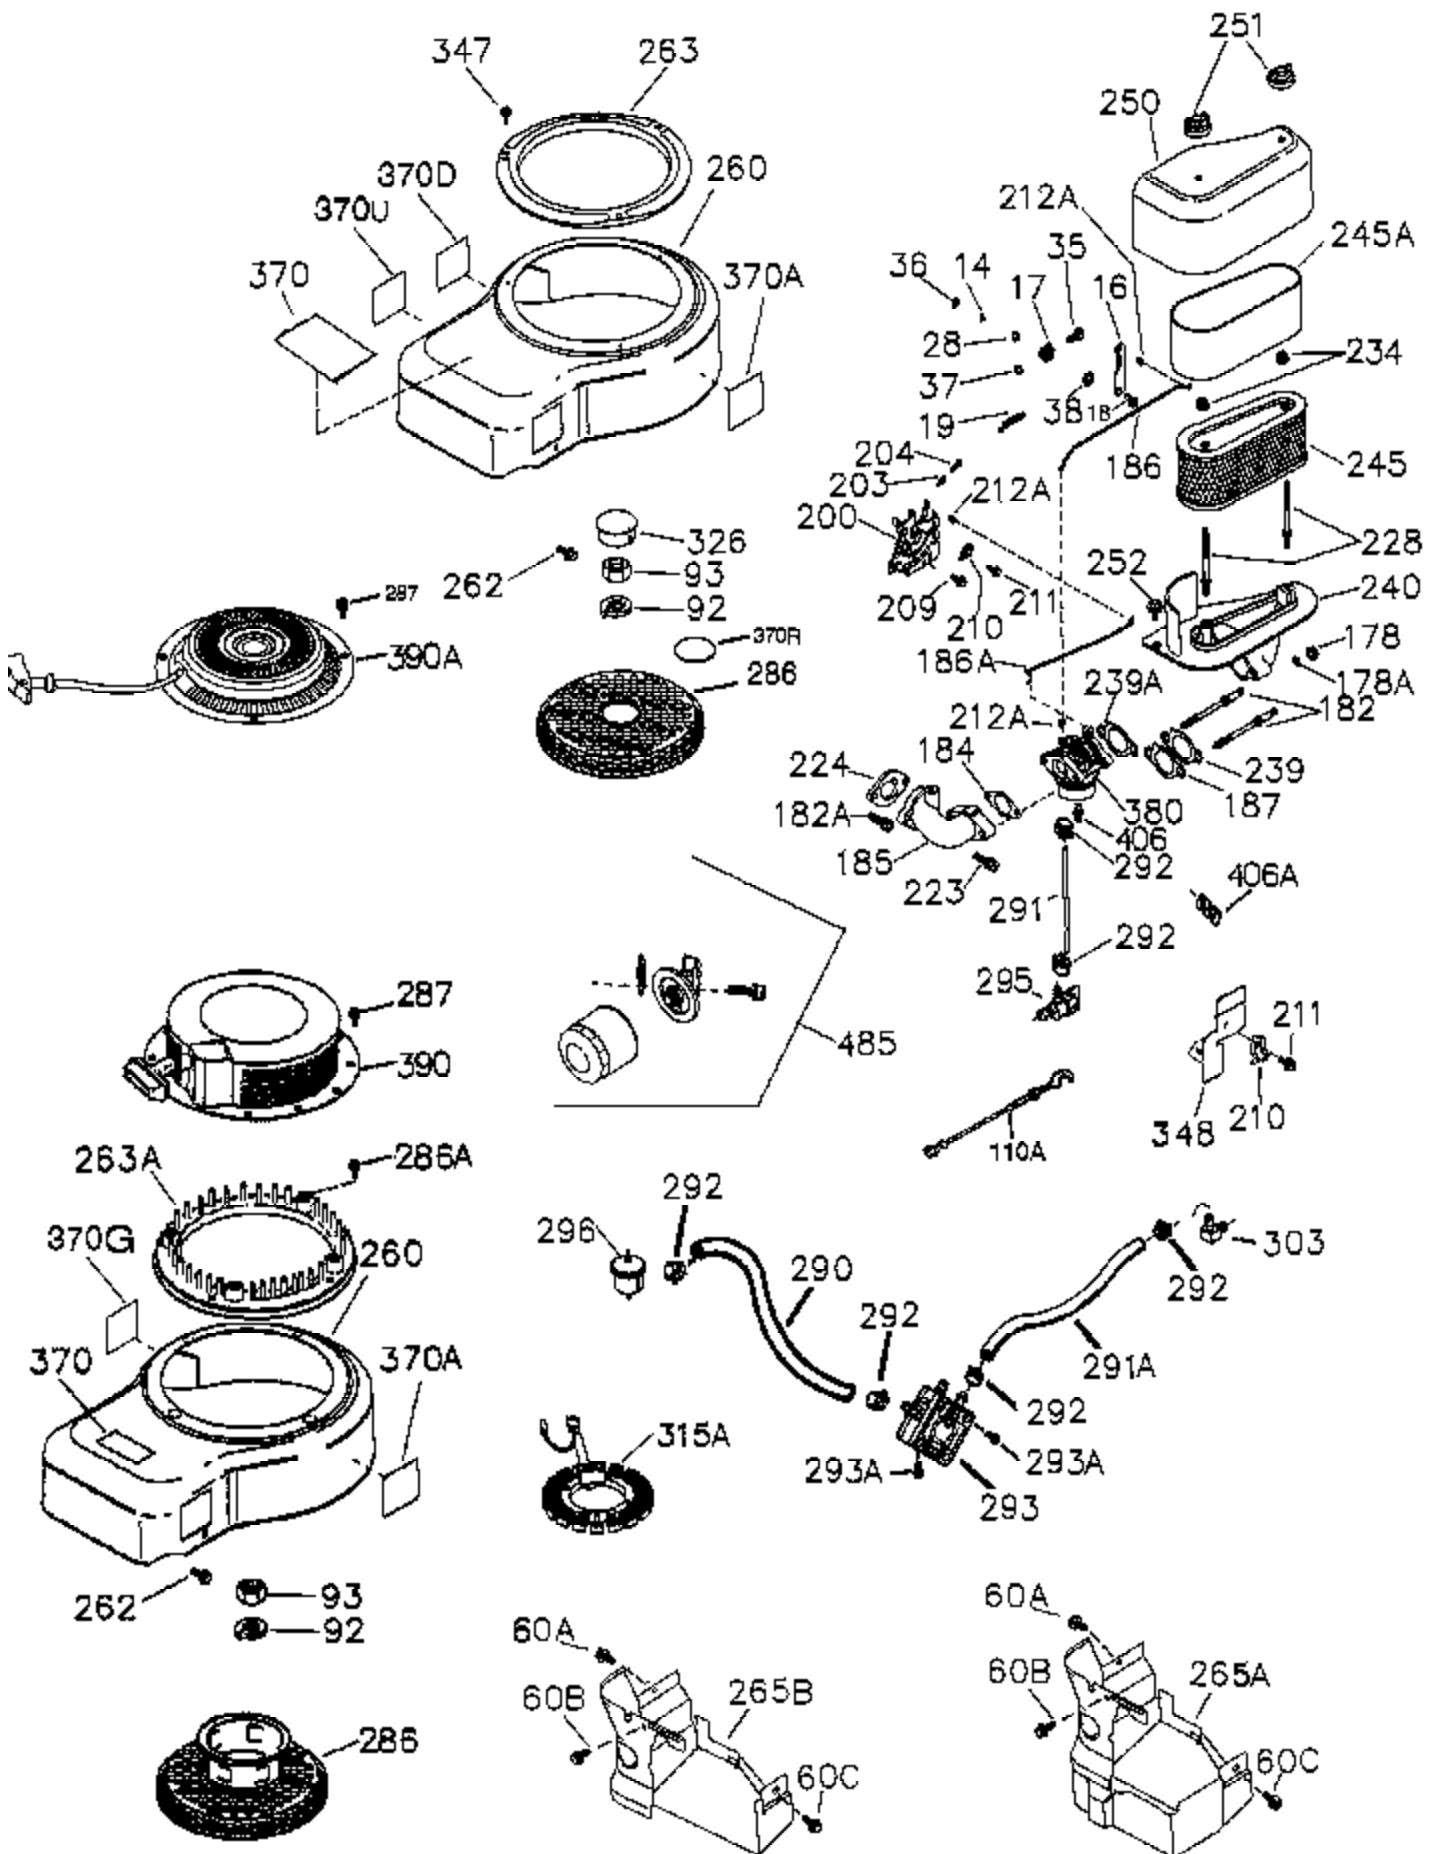

Ref #	Part Number	Qty	Description
14	28277	2	Washer
16	36346A	1	Governor Lever (Incl. 212A)
17	29916	1	Governor Lever Clamp
18	651028	1	Screw, Torx T-15, 8-32 x 3/8"
19	36414	1	Extension Spring
28	30322	1	Lock Nut, 8-32
35	29826	1	Screw, 10-32 x 3/4"
36	29918	1	Lock Washer
37	29216	1	Lock Nut, 10-32
38	29642	1	Retainer Ring
60B	650867	1	Screw, 10-24 x 1/2"
60A	650781	1	Screw, 5/16-18 x 11/16"
60C	650737	1	Screw, 1/4-20 x 1/2"
92	650666	1	Lock Washer
93	650594	1	Flywheel Nut
178	650928	2	Lock Nut, 1/4-20
182	650925A	2	Carburetor Mounting Stud
184	36352	1	* Carburetor To Intake Pipe Gasket
185	36852	1	Intake Pipe
186	36354	1	Governor Link
200	36233	1	Control Bracket (Incl. 212A)
209	650902	2	Screw, 10-32 x 7/16"
210	27793	2	Conduit Clip
211	28942	2	Screw, 10-32 x 3/8"
212A	36288	3	Bushing
223	650975	2	Screw, Torx T-30, 5/16-18 x 1-9/32"
224	36490	1	* Intake Spacer
228	650977	2	Air Cleaner Stud
234	650825	2	Nut & Lock Washer, 1/4-20
239	36358	1	* Air Cleaner Gasket
240	36355	1	Air Cleaner Body (Incl. 228 & 239)
245	36356	1	Air Cleaner Filter (Incl. 229)
245A	36357	1	Air Cleaner Filter
250	36359	1	Air Cleaner Cover
251	650886	2	Wing Nut, 1/4-20
252	650976	1	Screw, 1/4-20 x 19/32"
260	37174	1	Blower Housing
262	650737	3	Screw, 1/4-20 x 1/2"
263	36367	1	Trim Ring
265A	36704	1	Cylinder Head Cover
271B	36596	1	Muffler Deflector Clamp
286A	650561	3	Screw, 1/4-20 x 19/32"
286	37173	1	Cup & Screen
291	30705	1	Fuel Line
292	26460	2	Fuel Line Clamp
296	34279B	1	Fuel Filter (Incl. 292)
347	650949	3	Screw, 10-32 x 9/16"
348	36383	1	Remote Choke Bracket
370G	35274	1	Oil Instruction Decal
380	640072A	1	Carburetor (Incl. 184 & 212A)
390	590751	1	Rewind Starter