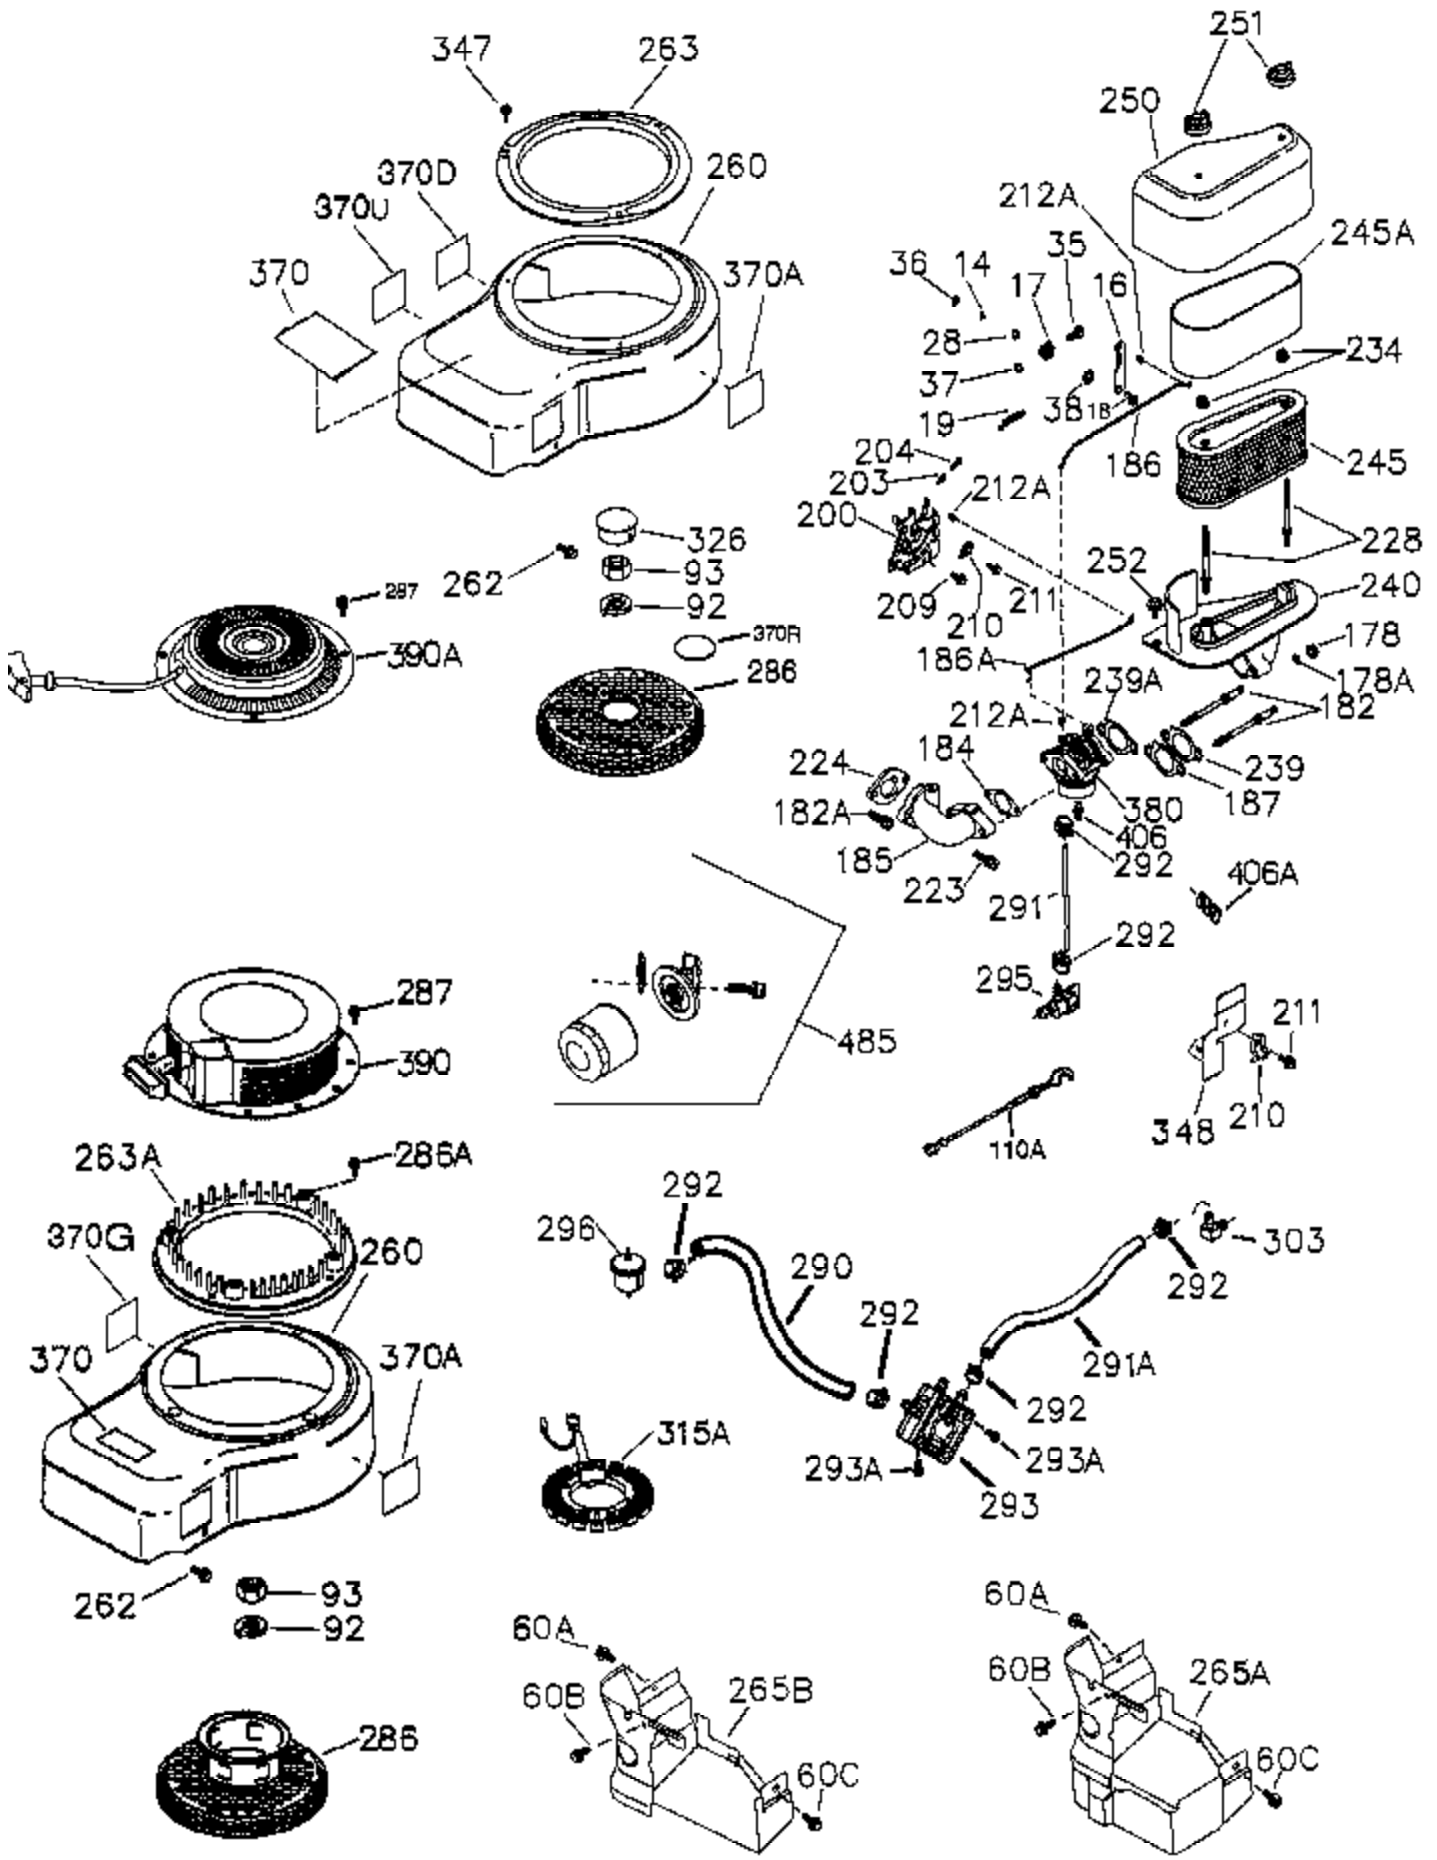

Ref #	Part Number	Qty	Description
14	28277	2	Washer
16	36346A	1	Governor Lever (Incl. 212A)
17	29916	1	Governor Lever Clamp
18	651028	1	Screw, T-15, 8-32 x 3/8"
19	36414	1	Extension Spring
28	30322	1	Lock Nut, 8-32
35	29826	1	Screw, 10-32 x 3/4"
36	29918	1	Lock Washer
37	29216	1	Lock Nut, 10-32
38	29642	1	Retainer Ring
60C	650737	1	Screw, 1/4-20 x 1/2"
60B	650867	1	Screw, 10-24 x 1/2"
60B	650867	1	Screw, 10-24 x 1/2"
60A	650273	1	Screw, 5/16-18 x 11/16"
92	651082	1	Lock Washer
93	650594	1	Flywheel Nut
157A	650586	2	Jam Nut, 5/16-24
178	650928	2	Lock Nut, 1/4-20
182	650925A	2	Carburetor Mounting Stud
184	36352	1	* Carburetor To Intake Pipe Gasket
185	36852	1	Intake Pipe
186	36354	1	Governor Link
200	36233	1	Control Bracket (Incl. 203,204,212A)
203	36482	1	Compression Spring
204	650777	1	Screw, 6-32 x 21/32"
209	650902	2	Screw, 10-32 x 7/16"
210	27793	2	Conduit Clip
211	28942	2	Screw, 10-32 x 3/8"
212A	36288	3	Bushing
223	650975	2	Screw, T-30, 5/16-18 x 1-9/32"
224	36490	1	* Intake Spacer
228	650977	2	Air Cleaner Stud
234	650825	2	Nut & Lock Washer, 1/4-20
239	36358	1	* Air Cleaner Gasket
240	36355	1	Air Cleaner Body (Incl. 228 & 239)
245	36356	1	Air Cleaner Filter (Incl. 229)
245A	36357	1	Air Cleaner Filter
250	36359	1	Air Cleaner Cover
251	650886	2	Wing Nut, 1/4-20
252	650976	1	Screw, 1/4-20 x 19/32"
260	36347	1	Blower Housing
262	650737	3	Screw, 1/4-20 x 1/2"
263	36367	1	Trim Ring
286	36343	1	Cup & Screen
290	30705	1	Fuel Line
292	26460	2	Fuel Line Clamp
296	34279B	1	Fuel Filter (Incl. 292)
326	36210	1	Screen Plug
347	650949	3	Screw, 10-32 x 9/16"
348	36383	1	Remote Choke Bracket
370U	34387	1	Screen Decal
370G	35274	1	Oil Instruction Decal
370R	37119	1	Warning Decal
380	640072A	1	Carburetor (Incl. 184 & 212A)
406	611221	1	Fuel Shut-Off Solenoid
406A	36918	1	Solenoid Spring
485	36374B	1	Oil Filter Adapter Kit (Incl. 475,476 & 477)