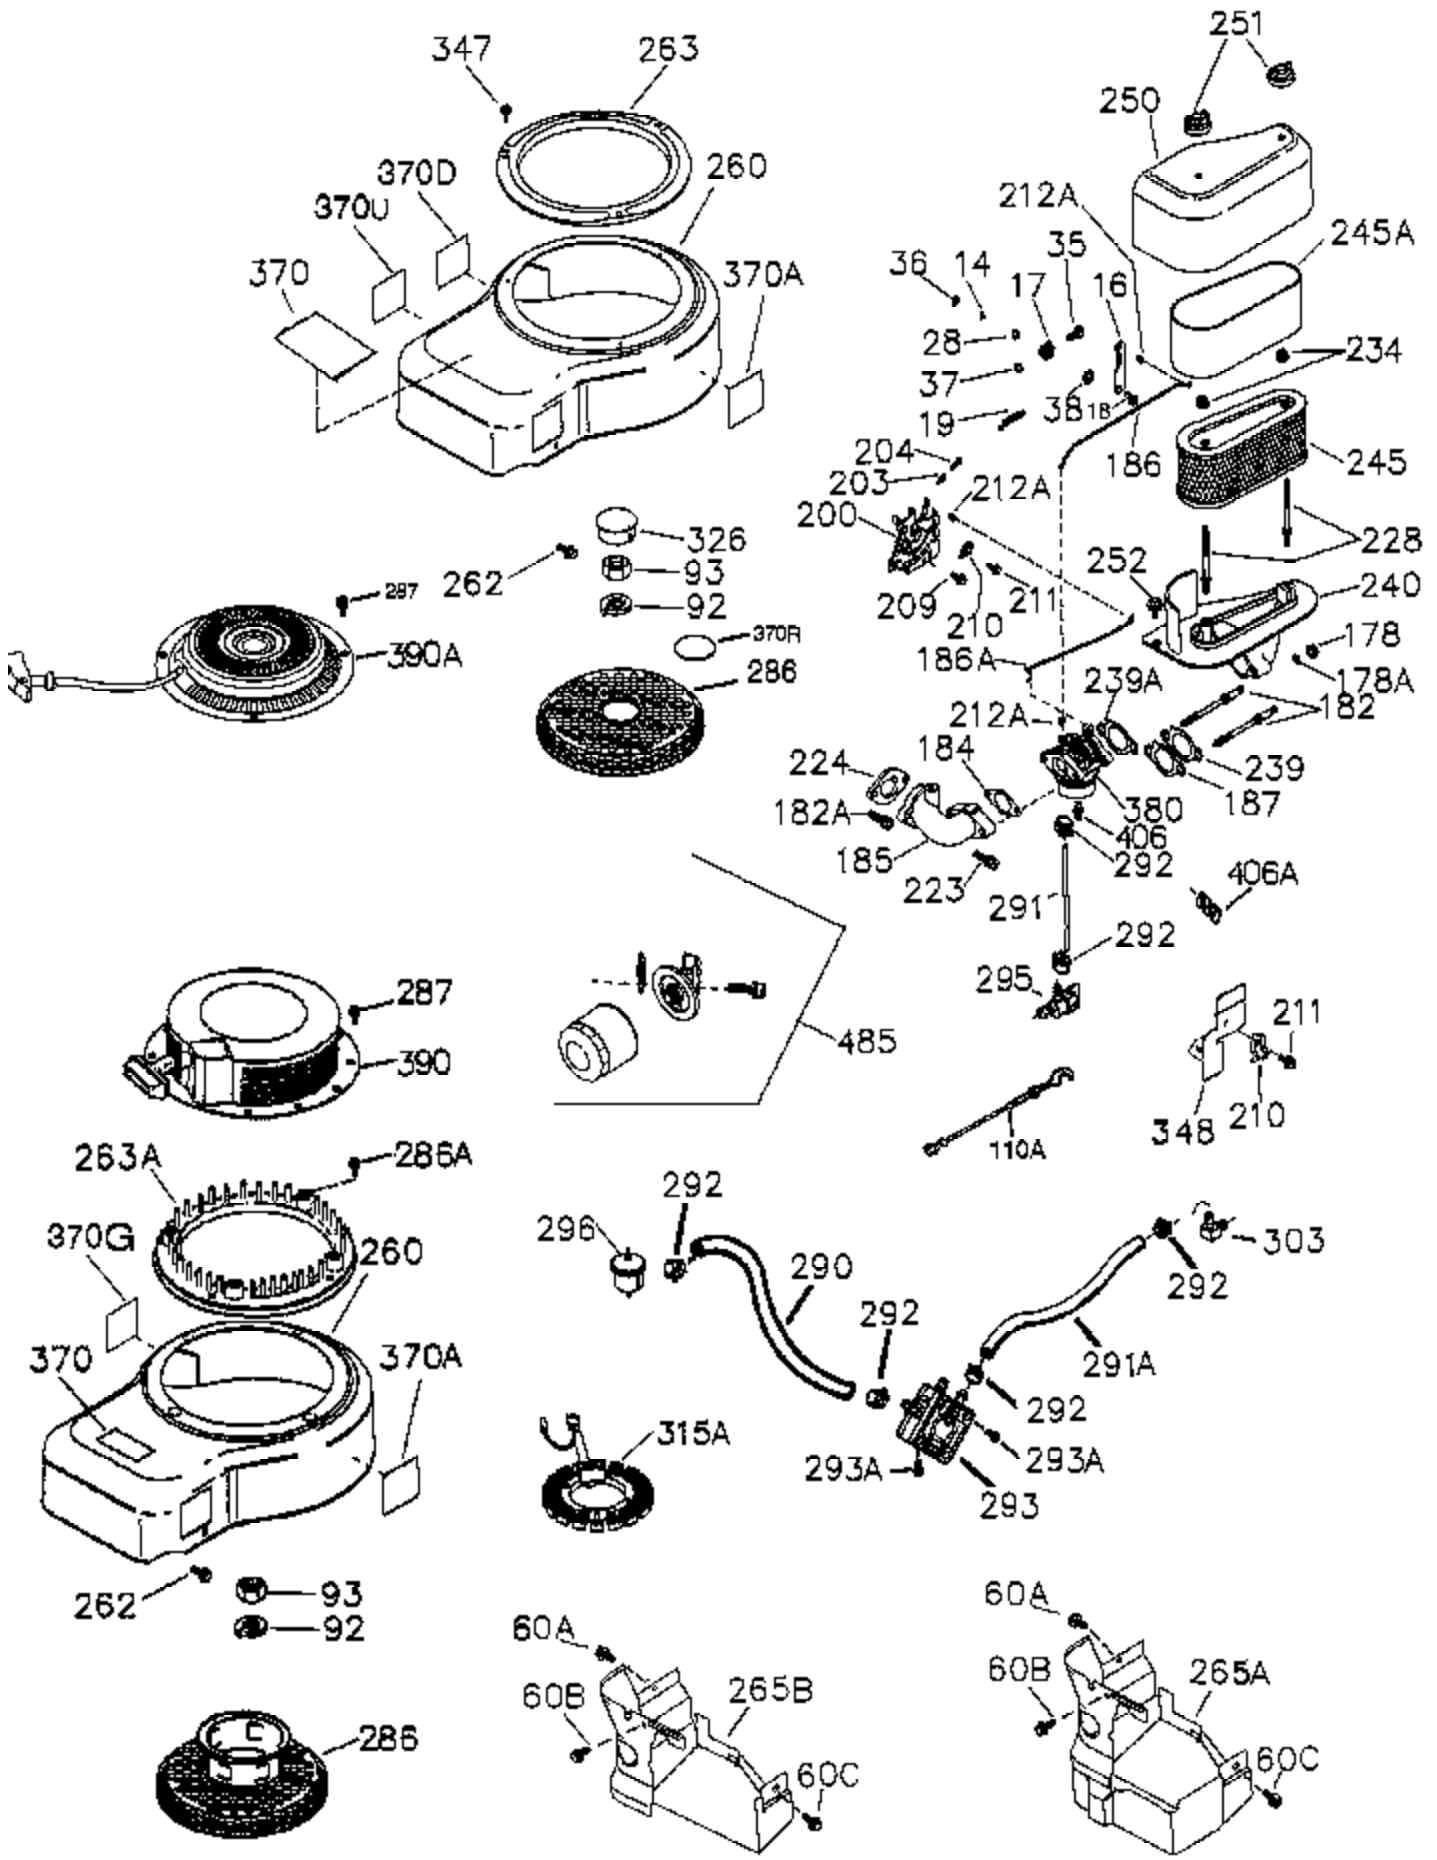

Ref #	Part Number	Qty	Description
400	36567	1	* Gasket Set (Incl. items marked PK i n notes) Incl. one each of part #'s:35952, 36304, 36325, 36333, 36335, 36337, 36348, 36351, 36352, 36358, 36365, 36490, 36565
420	730225	1	SAE 30 4-Cycle Engine Oil (Quart)
475	36961	1	Oil Filter
476	36374B	1	Oil Filter Adapter (Incl. 479)
477	650978	2	Screw, Torx T-30, 5/16-18 x 1-7/16"
479	36335	1	* Oil Filter Adapter Gasket