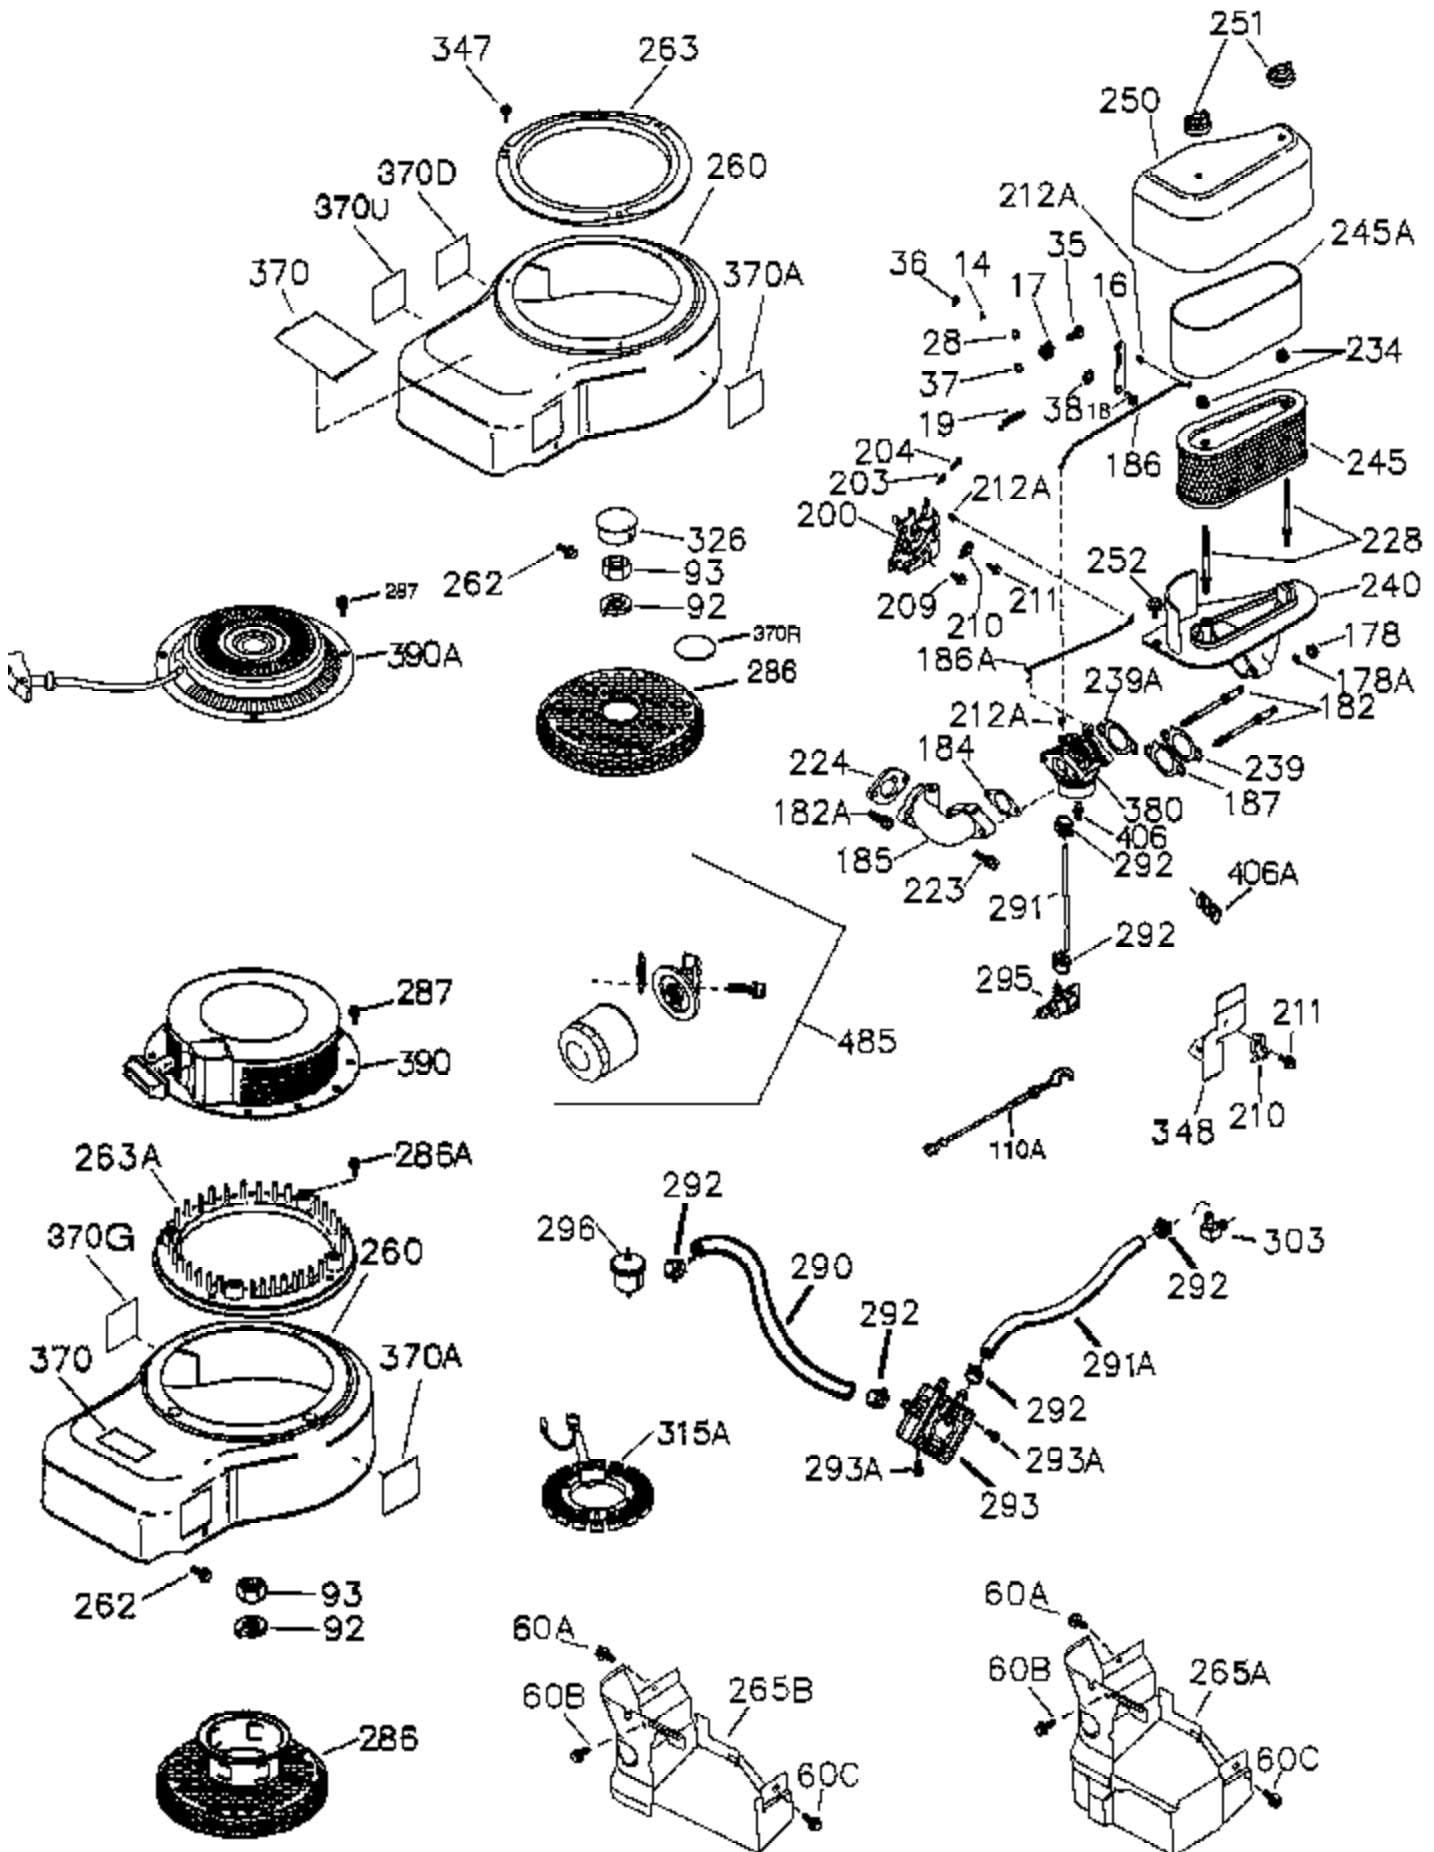

Ref #	Part Number	Qty	Description
400	37496	1	* Gasket Set (Incl. items marked PK i n notes) Incl. one each of part #'s:35952, 36304, 36325, 36333, 36335, 37493, 36348, 36351, 36352, 36358, 36365, 36490, 36565
420	730225	1	SAE 30 4-Cycle Engine Oil (Quart)
475	36961	1	Oil Filter
476	36374B	1	Oil Filter Adapter (Incl. 479)
477	650978	2	Screw, Torx T-30, 5/16-18 x 1-7/16"
479	36335	1	* Oil Filter Adapter Gasket