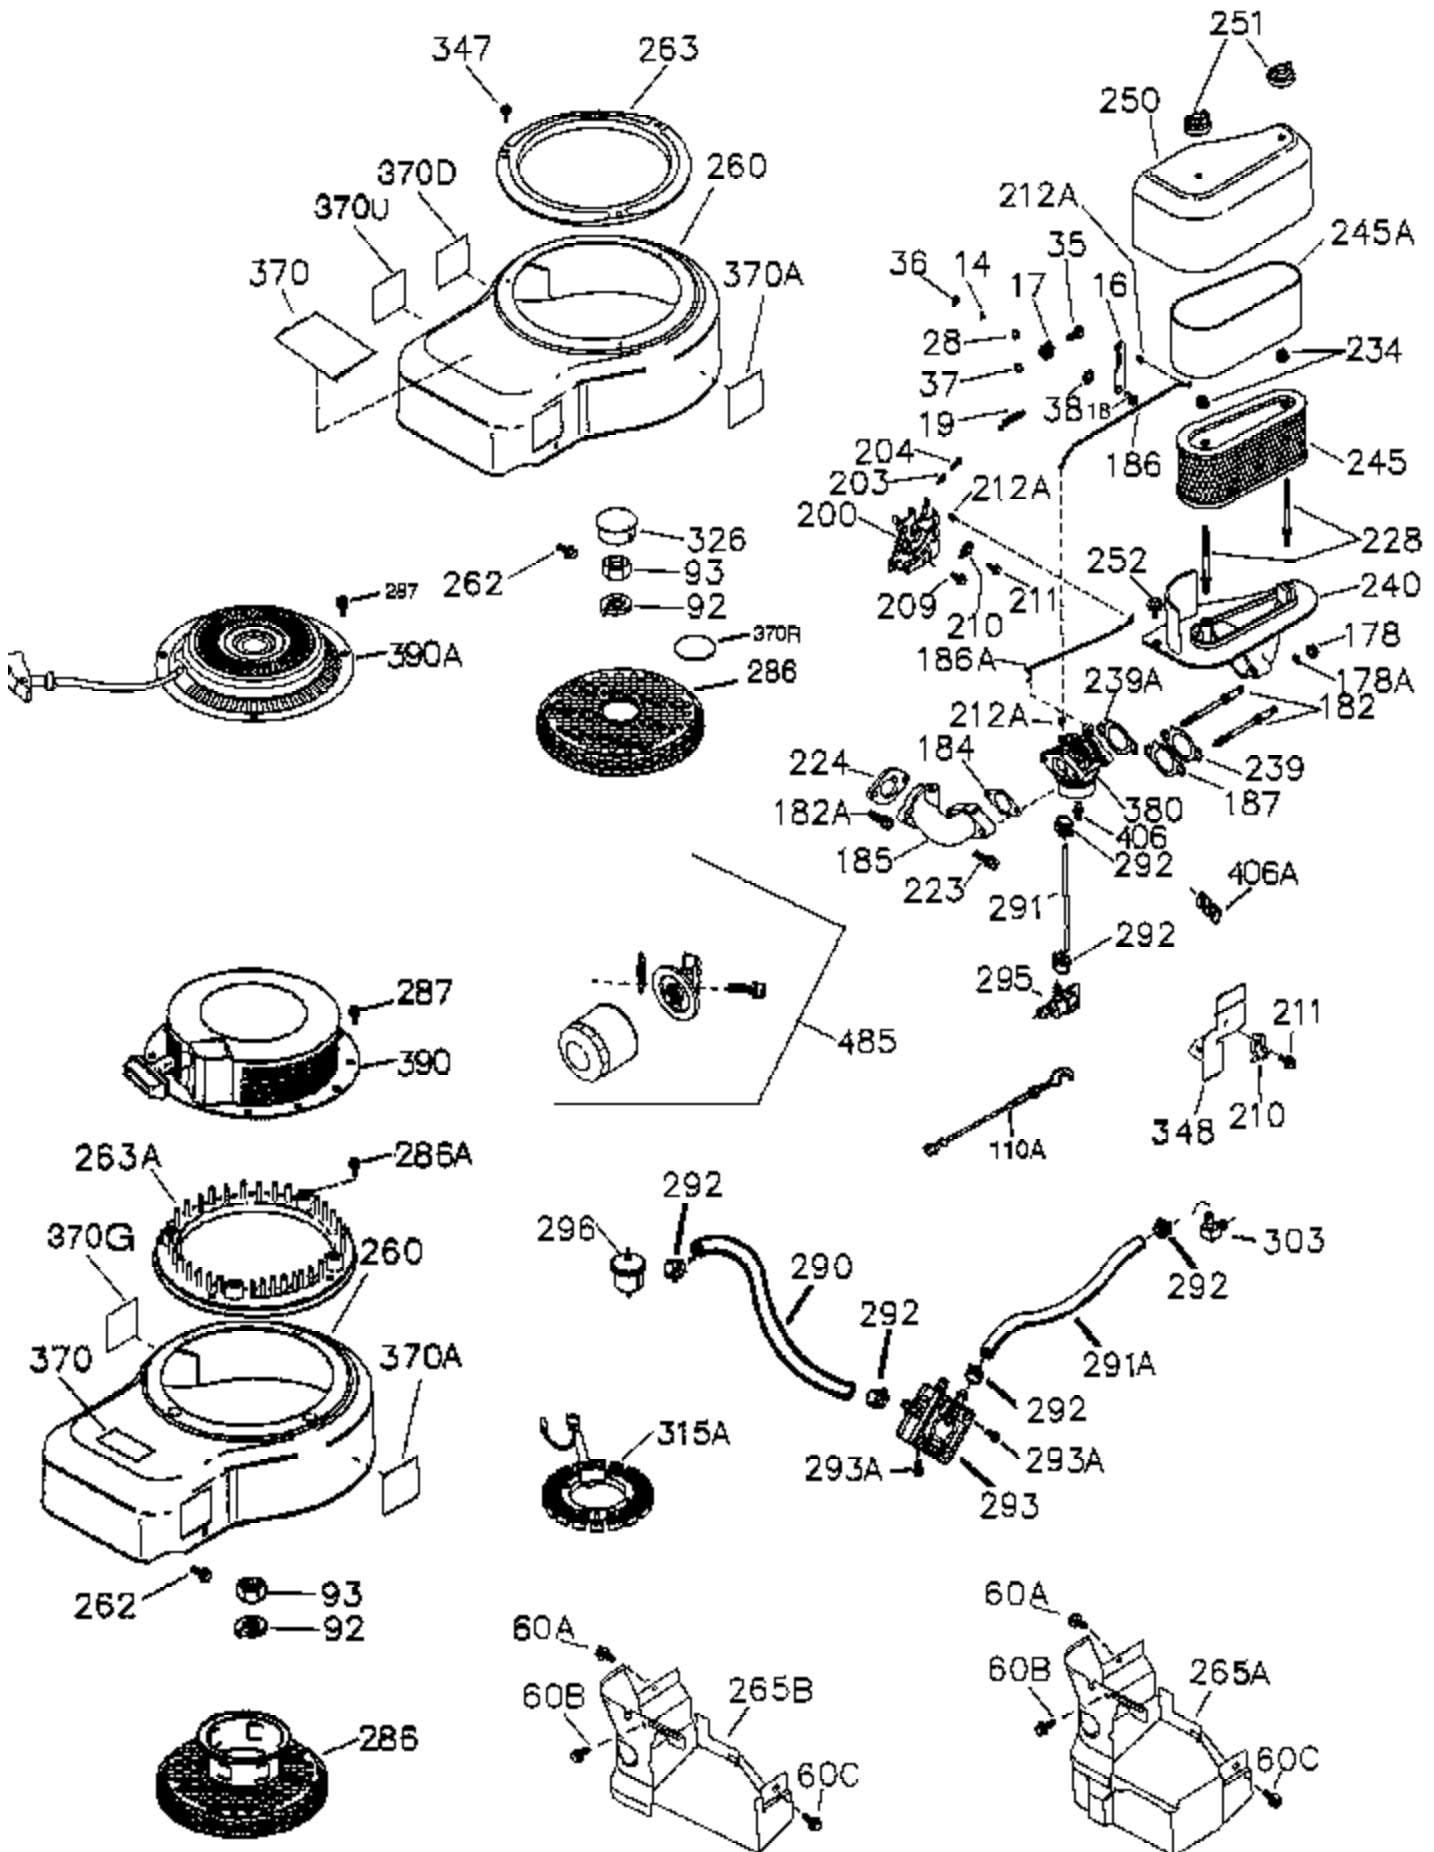

Ref #	Part Number	Qty	Description
14	28277	2	Washer
16	36346A	1	Governor Lever (Incl. 212A)
17	29916	1	Governor Lever Clamp
18	651028	1	Screw, T-15, 8-32 x 7/16"
19	36414	1	Extension Spring
28	30322	1	Lock Nut, 8-32
35	29826	1	Screw, 10-32 x 3/4"
36	29918	1	Lock Washer
37	29216	1	Lock Nut, 10-32
38	29642	1	Retainer Ring
60C	650737	1	Screw, 1/4-20 x 1/2"
60B	650867	1	Screw, 10-24 x 1/2"
60A	650976	1	Screw, 5/16-18 x 11/16"
92	651082	1	Lock Washer
93	650594	1	Flywheel Nut
110A	36917	1	Ground Wire
157A	650586	2	Jam Nut, 5/16-24
178	650928	2	Lock Nut, 1/4-20
182	650925A	2	Carburetor Mounting Stud
184	36352	1	* Carburetor To Intake Pipe Gasket
185	36852	1	Intake Pipe
186	36354	1	Governor Link
186A	36353	1	Choke Link
200	36360	1	Control Bracket (Incl. 203, 204 & 212 A)
203	36482	1	Compression Spring
204	651019	1	Screw, T-10, 6-32 x 41/64"
209	650902	2	Screw, 10-32 x 7/16"
210	27793	1	Conduit Clip
211	28942	1	Screw, 10-32 x 3/8"
212A	36288	3	Bushing
223	650975	2	Screw, T-30, 5/16-18 x 1-9/32"
224	36490	1	* Intake Spacer
228	650977	2	Air Cleaner Stud
234	650825	2	Nut & Lock Washer, 1/4-20
239	36358	1	* Air Cleaner Gasket
240	36355	1	Air Cleaner Body (Incl. 228 & 239)
245	36356	1	Air Cleaner Filter (Incl. 234)
245A	36357	1	Air Cleaner Filter
250	36359	1	Air Cleaner Cover
251	650886	2	Wing Nut, 1/4-20
252	650976	1	Screw, 1/4-20 x 19/32"
260	36347	1	Blower Housing
262	650737	3	Screw, 1/4-20 x 1/2"
263	36367	1	Trim Ring
286	36343	1	Cup & Screen
291	30705	1	Fuel Line
292	26460	2	Fuel Line Clamp
296	34279B	1	Fuel Filter (Incl. 292)
326	36210	1	Screen Plug
347	650949	3	Screw, 10-24 x 9/16"
370G	35274	1	Oil Instruction Decal
380	640072A	1	Carburetor (Incl. 184 & 212A)
406A	36918	1	Solenoid Spring
406	611221	1	Fuel Shut-Off Solenoid