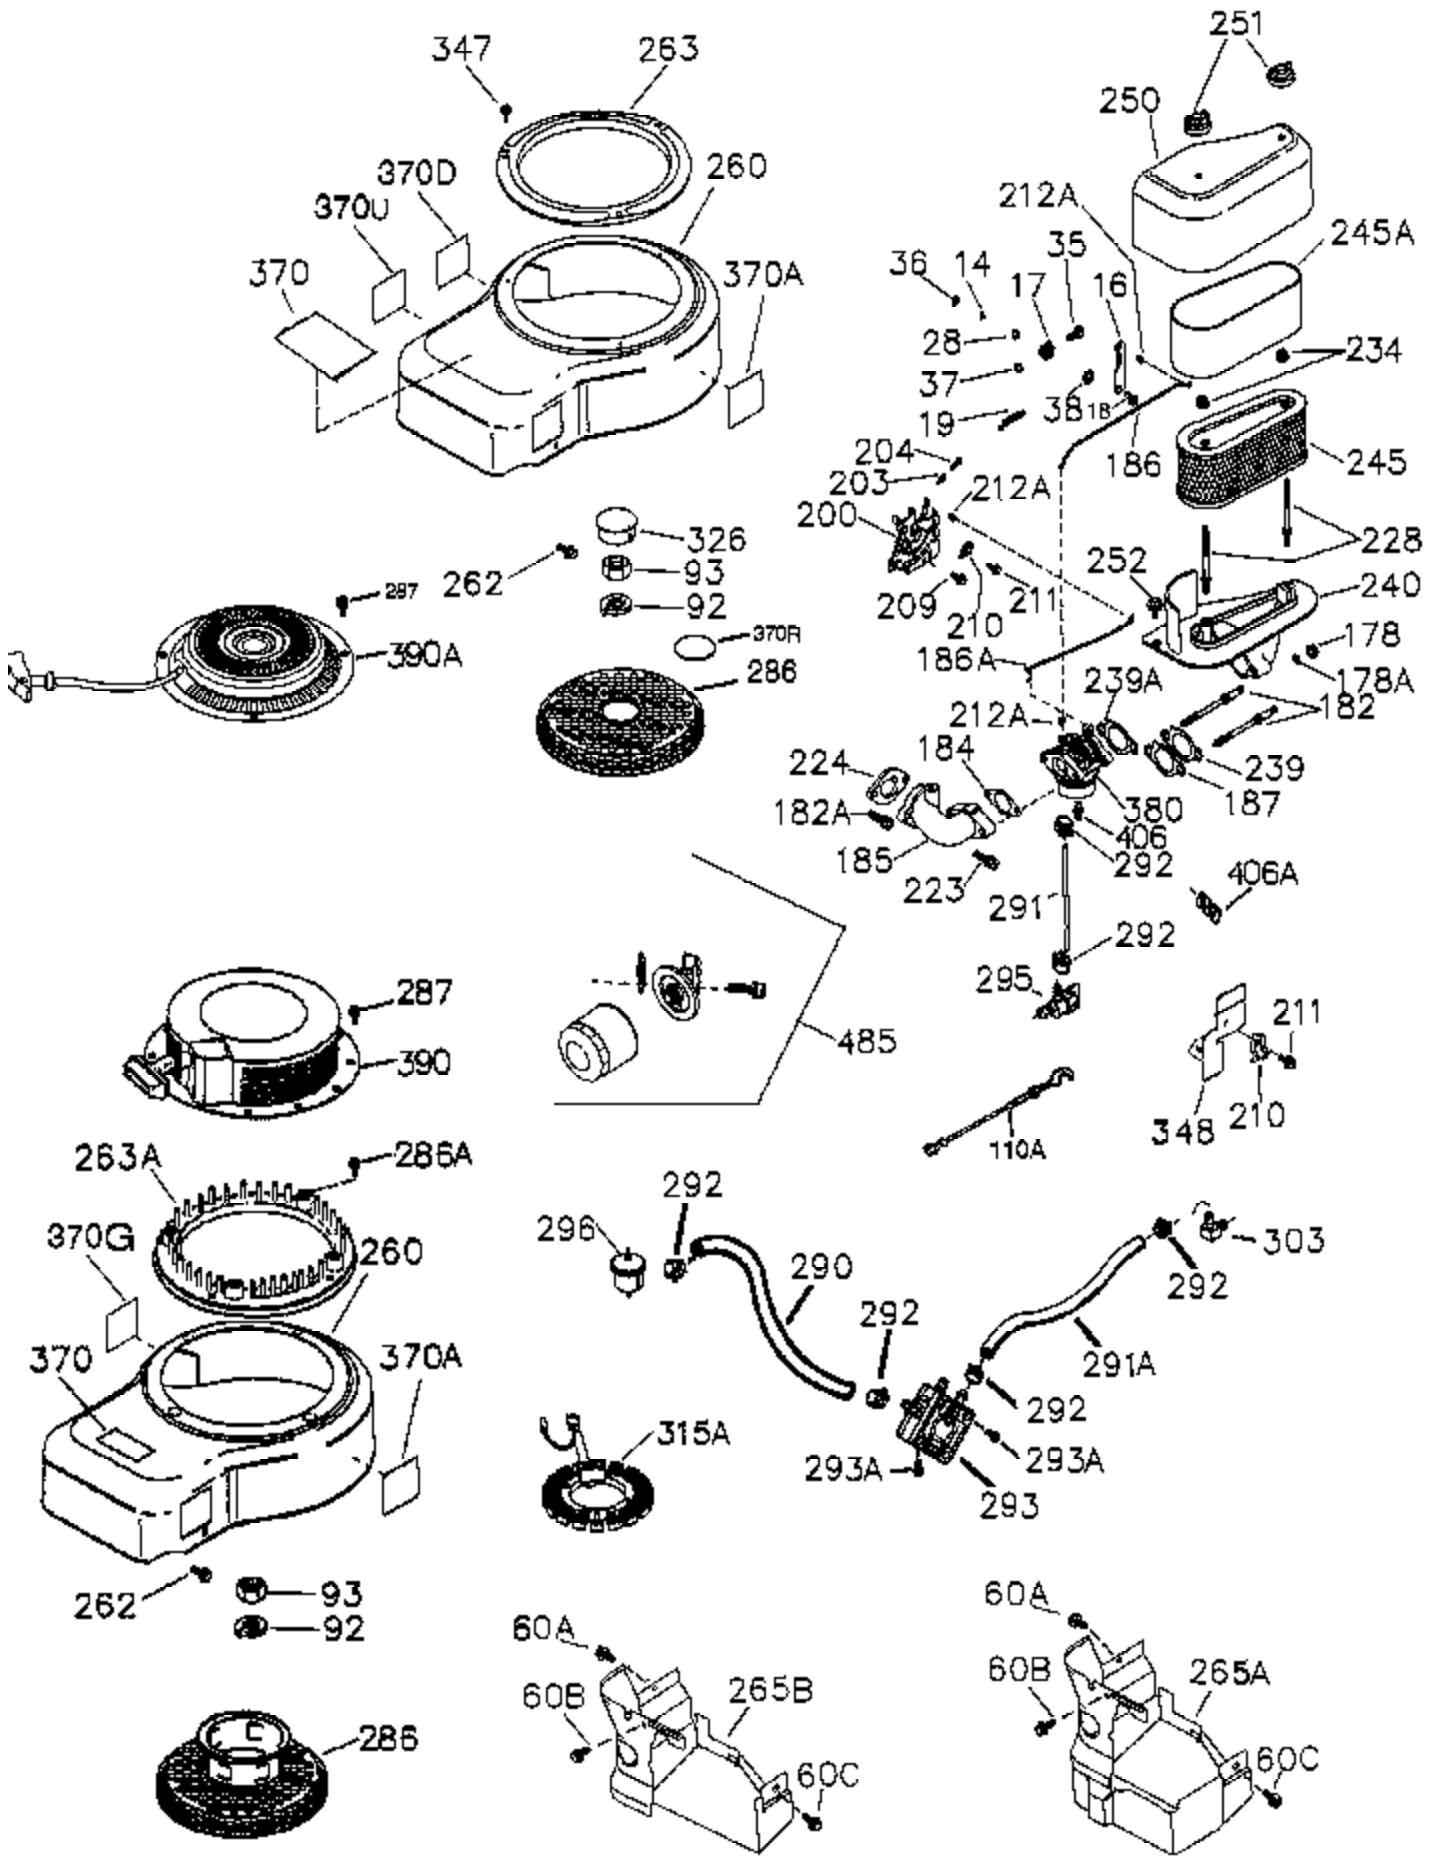

Ref #	Part Number	Qty	Description
125	35433	1	Exhaust Valve (1/32" OS)
126	35309	1	Intake Valve (Std.)
126	35432	1	Intake Valve (1/32" OS)
127	650691	6	Washer
128	650690	6	Belleville Washer
130	650946	6	Screw, 5/16-18 x 2-45/64"
135	34645	1	Spark Plug (RN4C)
150	33507	2	Valve Spring
151	33508	2	Valve Spring Keeper
153	36339	1	Push Rod Guide
154	650972	2	Rocker Arm Stud
155	35950	2	Rocker Arm
156	730636	2	Rocker Arm Bearing
157	730636	2	Screw, 5/16-24 x 1/4"
158	36340	2	Push Rod
159	35952	1	* Rocker Arm Cover Gasket
160	35953A	1	Rocker Arm Housing
161	30063	4	Screw, Torx T-30, 1/4-20 x 1/2"
169	36304	1	* Breather Gasket
172	36305	1	Valve Cover
173	36306	1	Breather Tube
174	30063	4	Screw, Torx T-30, 1/4-20 x 1/2"
229	650825	2	Nut & Lock Washer, 1/4-20
265	37320	1	Cylinder Head Cover
269	36365	1	* Exhaust Manifold Gasket
270A	35829A	1	Exhsust Port Liner
305	36349	1	Oil Fill Tube
306	37401	1	* "O" Ring
307	35499	1	"O" Ring
309	650974	1	Screw, 1/4-20 x 57/64"
310	36366	1	Dipstick
314	651007	2	Screw, Torx T-30, 5/16-18 x 1-7/16"
315	611181	1	Alternator Coil (3/5 Split)(Incl. 321 - 323)
321	611161	1	Diode
322	611117	1	Connector Body
323	611118	1	Terminal
325B	37230	1	Wire Clip
325	36342	1	Wire Clip
381	650767	1	Screw, 8-32 x 27/64"
382	36328	1	Oil Strainer Screen
385	570673	1	Ball
386	36329	1	Pressure Relief Spring
387	36330	1	Roll Pin
394A	650982	1	Washer
396	36795	1	Electric Starter Motor (Optional)
400	36567	1	* Gasket Set (Incl. items marked PK i n notes) Incl. one each of part #s:35952, 36304, 36325, 36333, 36335, 36337, 36348, 36351, 36352, 36358, 36365, 36490, 36565
420	730225	1	SAE 30 4-Cycle Engine Oil (Quart)
477	650971	2	Screw, Torx T-30, 5/16-18 x 7/8"
478	36336	1	Oil Passage Cover (Incl. 479)
479	36335	1	Oil Filter Adapter Gasket