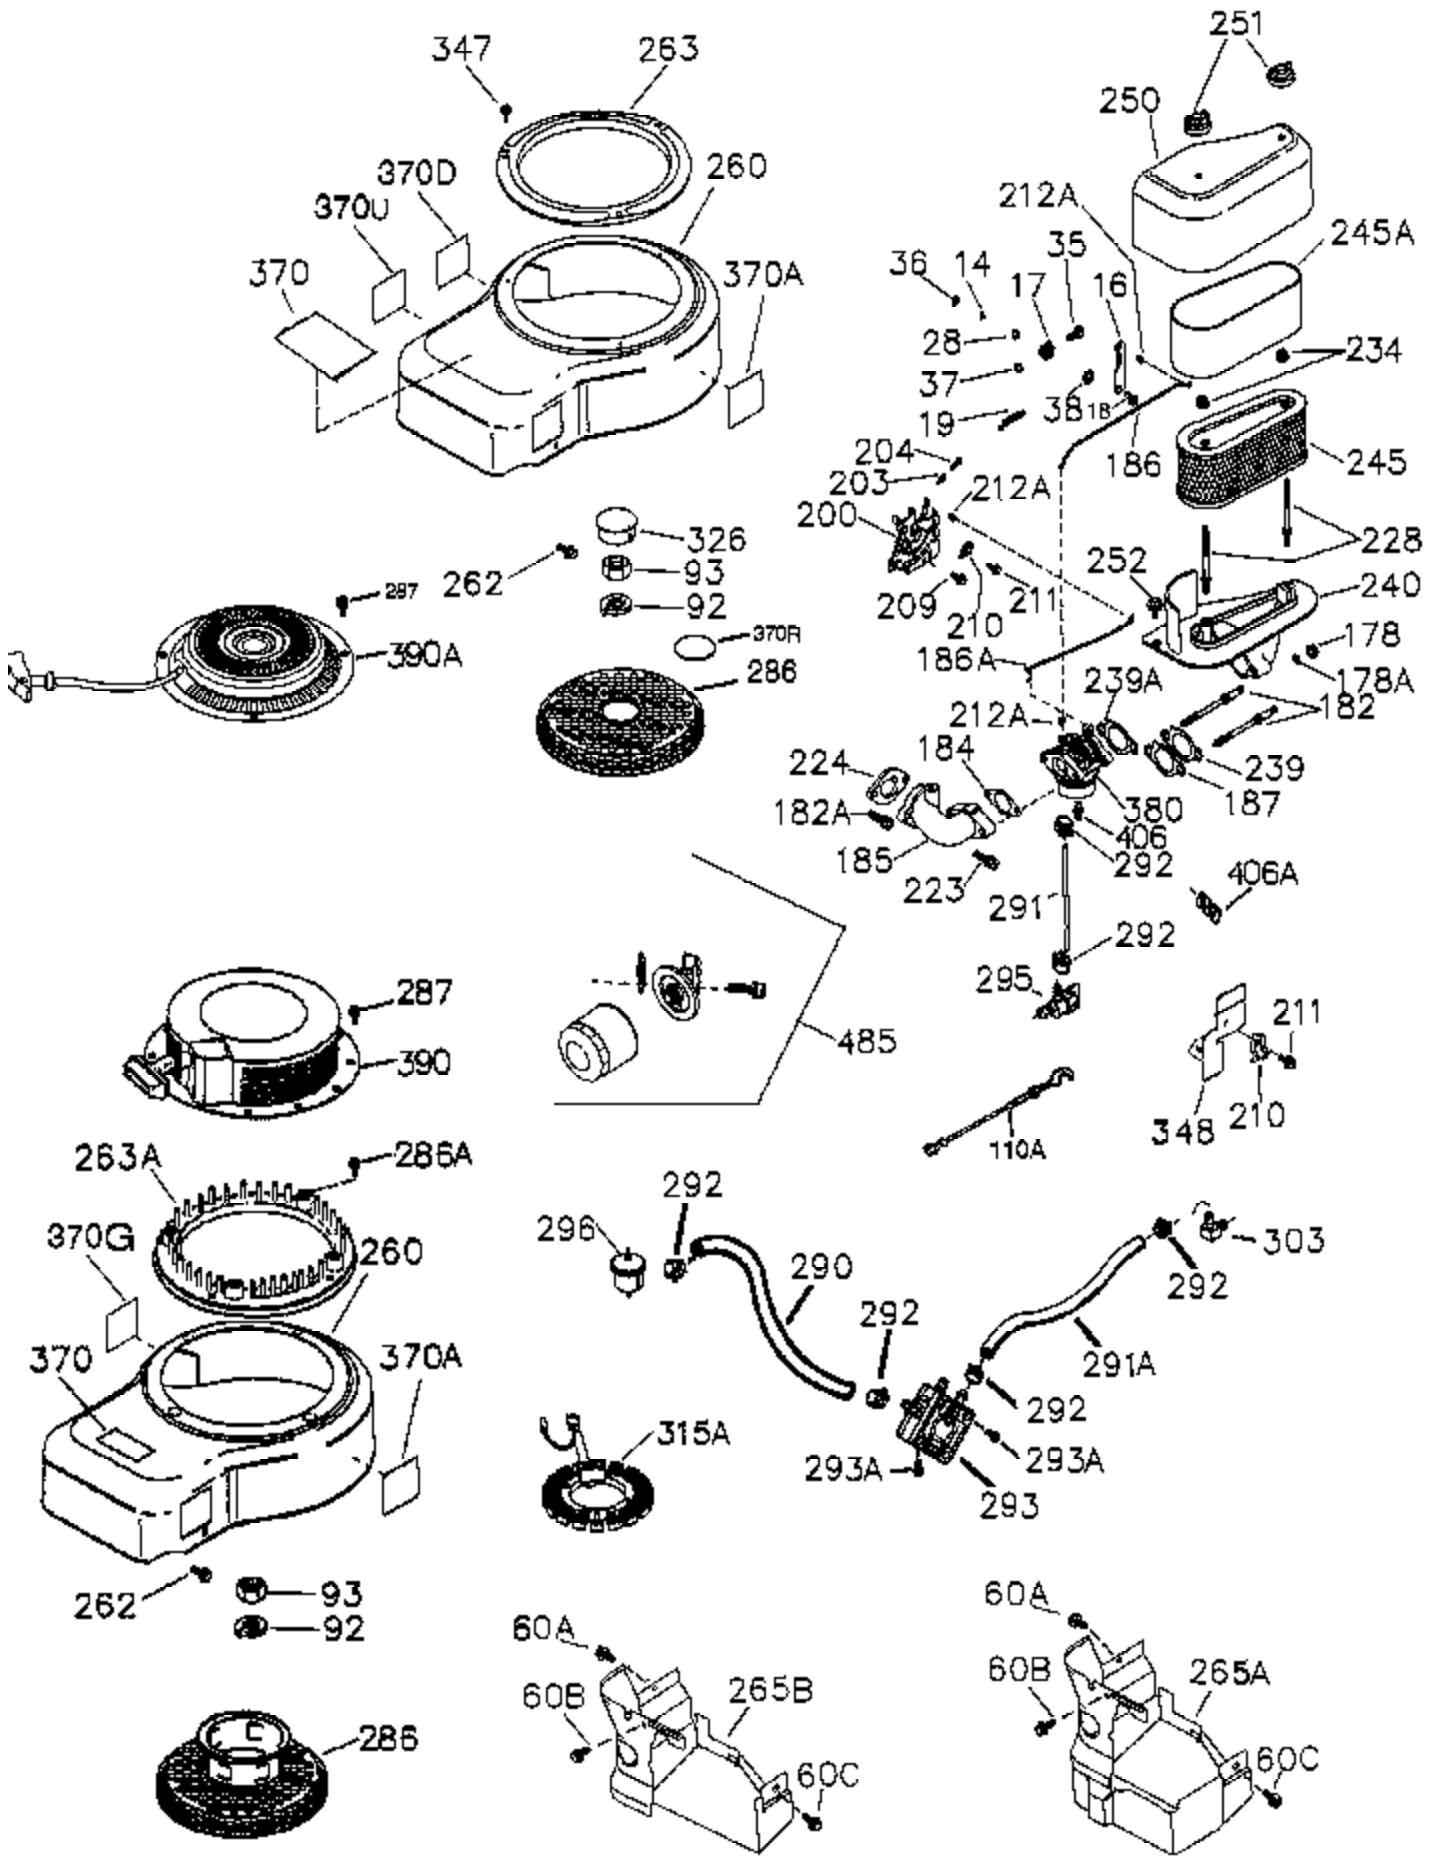

Ref #	Part Number	Qty	Description
125	35433	1	Exhaust Valve (1/32" OS)
126	35309	1	Intake Valve (Std.)
127	650691	6	Washer
128	650690	6	Belleville Washer
130	650946	6	Screw, 5/16-18 x 2-45/64"
135	34645	1	Spark Plug (RN4C)
150	33507	2	Valve Spring
151A	40046	1	Intake Valve Seal
151	33508	2	Valve Spring Keeper
153	36339	1	Push Rod Guide
154	651077	2	Rocker Arm Stud
155	35950	2	Rocker Arm
156	730636	2	Rocker Arm Bearing
157A	650586	2	Jam Nut, 5/16-24
158	36340	2	Push Rod
159	35952	1	* Rocker Arm Cover Gasket
160	35953A	1	Rocker Arm Housing
161	30063	4	Screw, Torx T-30, 1/4-20 x 1/2"
169	36304	1	* Breather Gasket
172	36305	1	Valve Cover
173	36306	1	Breather Tube
174	30063	4	Screw, Torx T-30, 1/4-20 x 1/2"
229	650825	2	Nut & Lock Washer, 1/4-20
265	37320	1	Cylinder Head Cover
269	36365	1	* Exhaust Manifold Gasket
270A	35829A	1	Exhsust Port Liner
305	36349	1	Oil Fill Tube
306	37401	1	* "O" Ring
307	35499	1	"O" Ring
309	650974	1	Screw, 1/4-20 x 57/64"
310	36366	1	Dipstick
314	651007	2	Screw, Torx T-30, 5/16-18 x 1-7/16"
315	611181	1	Alternator Coil (3/5 Split)(Incl. 321 - 323)
321	611161	1	Diode
322	611117	1	Connector Body
323	611118	1	Terminal
325	36342	1	Wire Clip
325B	37230	1	Wire Clip
381	650767	1	Screw, 8-32 x 27/64"
382	36328	1	Oil Strainer Screen
385	570673	1	Ball
386	36329	1	Pressure Relief Spring
387	36330	1	Roll Pin
394A	650982	1	Washer
396	36795	1	Electric Starter Motor (Optional)
400	37496	1	* Gasket Set (Incl. items marked PK i n notes) Incl. one each of part #s:35952, 36304, 36325, 36333, 36335, 37493, 36348, 36351, 36352, 36358, 36365, 36490, 36565
420	730225	1	SAE 30 4-Cycle Engine Oil (Quart)
477	650971	2	Screw, Torx T-30, 5/16-18 x 7/8"
478	36336	1	Oil Passage Cover (Incl. 479)
479	36335	1	Oil Filter Adapter Gasket