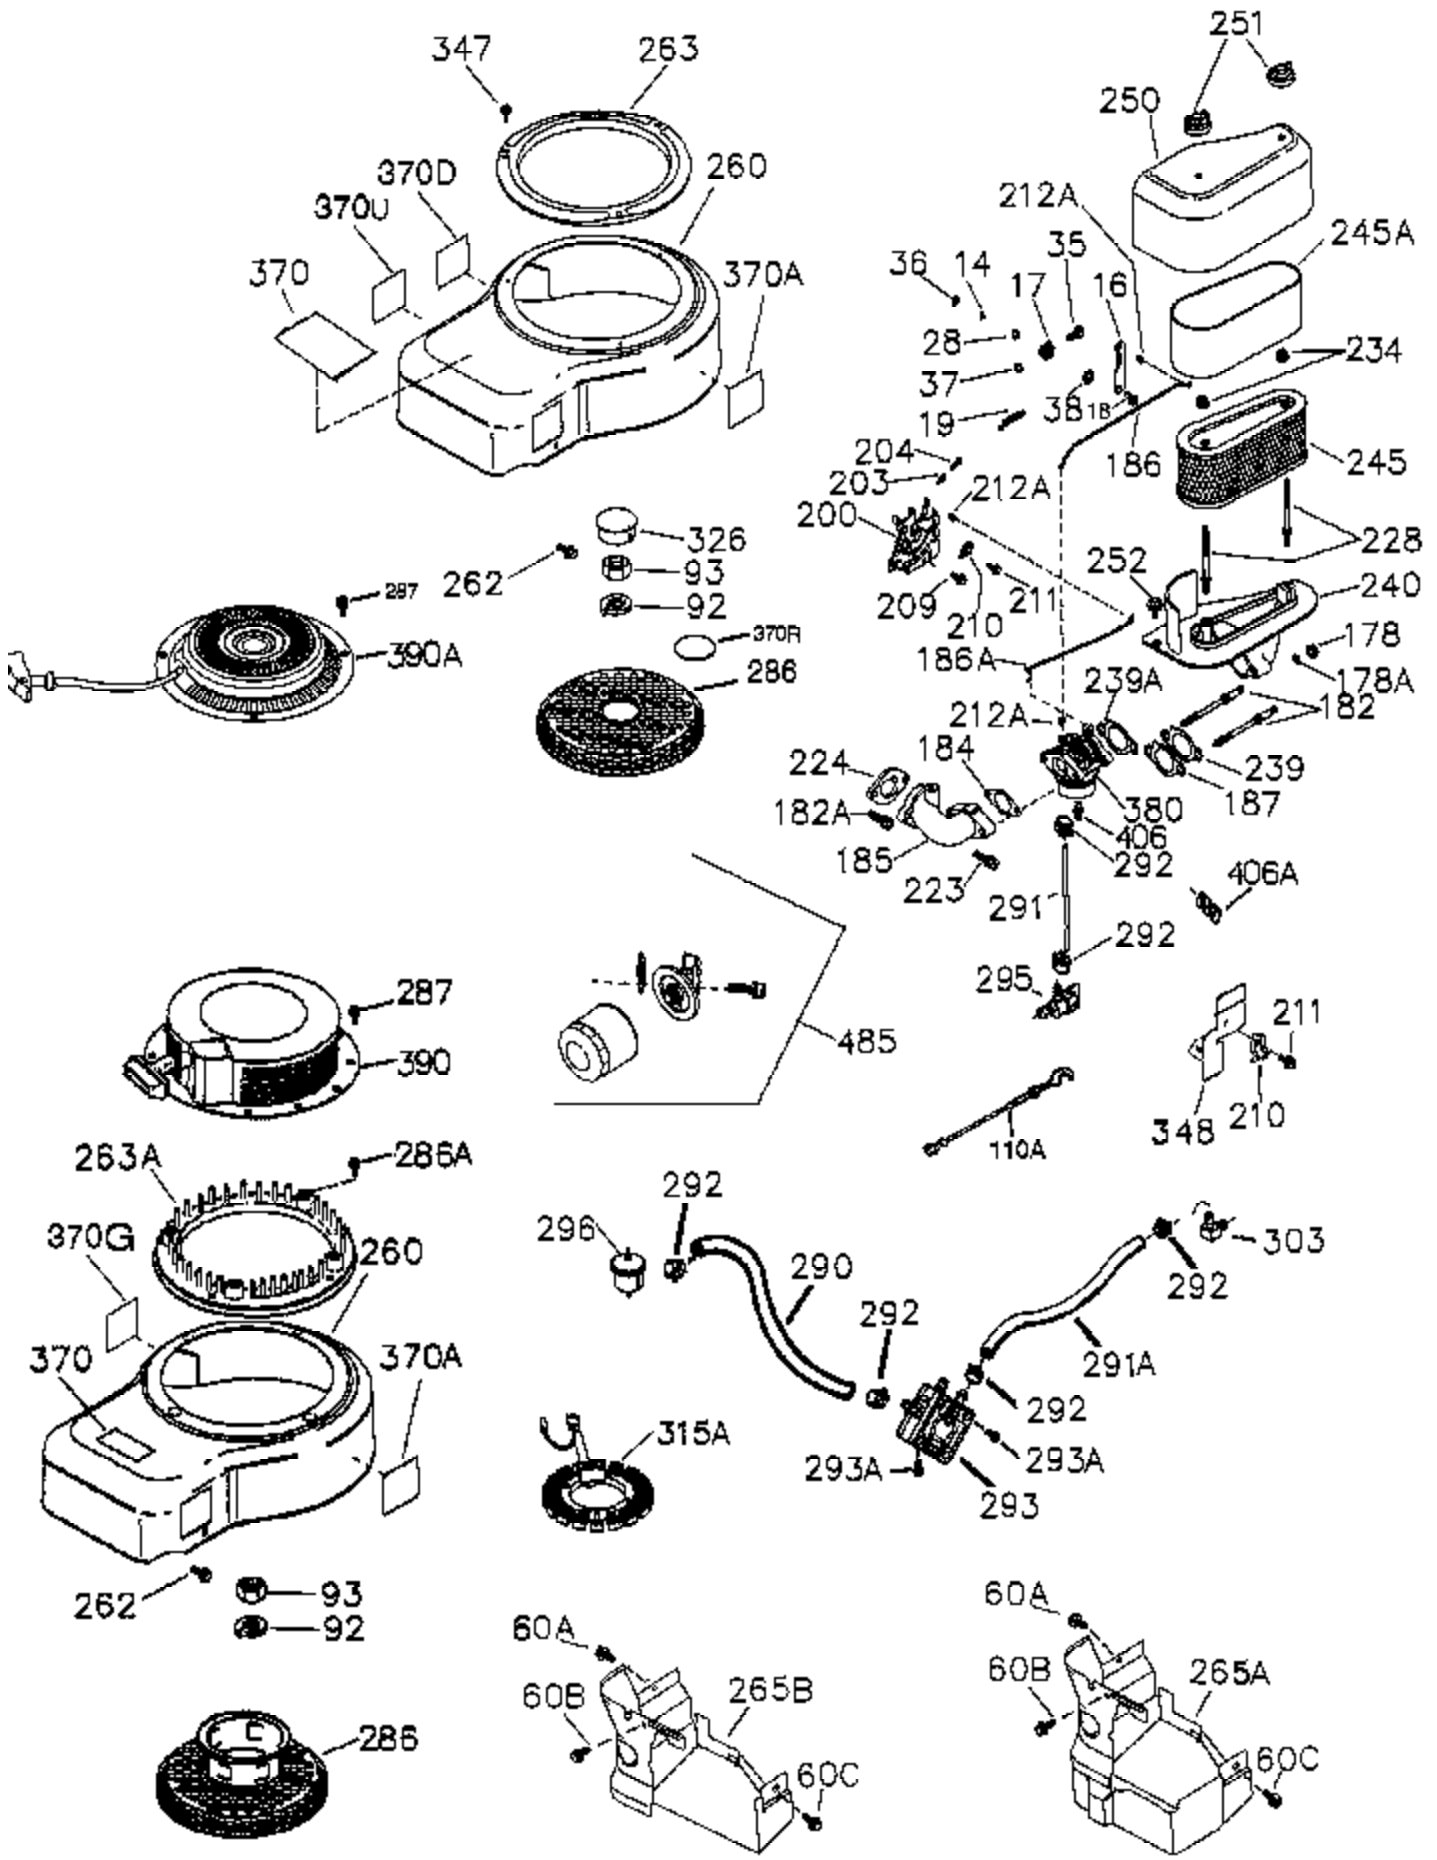

Ref #	Part Number	Qty	Description
14	28277	2	Washer
16	36346A	1	Governor Lever (Incl. 212A)
17	29916	1	Governor Lever Clamp
18	651028	1	Screw, T-15, 8-32 x 3/8"
19	36414	1	Extension Spring
28	30322	1	Lock Nut, 8-32
35	29826	1	Screw, 10-32 x 3/4"
36	29918	1	Lock Washer
37	29216	1	Lock Nut, 10-32
38	29642	1	Retainer Ring
60A	650273	1	Screw, 5/16-18 x 17/32"
60C	650737	1	Screw, 1/4-20 x 1/2"
60B	650867	1	Screw, 10-24 x 1/2"
92	651082	1	Lock Washer
93	650594	1	Flywheel Nut
157A	650586	2	Jam Nut, 5/16-24
178	650928	2	Lock Nut, 1/4-20
182	650925A	2	Carburetor Mounting Stud
184	36352	1	* Carburetor To Intake Pipe Gasket
185	36852	1	Intake Pipe
186	36354	1	Governor Link
186A	36353	1	Choke Link
200	36360	1	Control Bracket (Incl. 203,204,212A)
203	36482	1	Compression Spring
204	651019	1	Screw, T-10, 6-32 x 41/64"
209	650902	2	Screw, 10-32 x 7/16"
210	27793	1	Conduit Clip
211	28942	1	Screw, 10-32 x 3/8"
212A	36288	3	Bushing
223	650975	2	Screw, T-30, 5/16-18 x 1-9/32"
224	36490	1	* Intake Spacer
228	650977	2	Air Cleaner Stud
229	650825	2	Nut & Lock Washer, 1/4-20
239	36358	1	* Air Cleaner Gasket
240	36355	1	Air Cleaner Body (Incl. 228 & 239)
245	36356	1	Air Cleaner Filter (Incl. 229)
245A	36357	1	Air Cleaner Filter
250	36359	1	Air Cleaner Cover
251	650886	2	Wing Nut, 1/4-20
252	650976	1	Screw, 1/4-20 x 19/32"
260	36347	1	Blower Housing
262	650737	3	Screw, 1/4-20 x 1/2"
263	36367	1	Trim Ring
286	36343	1	Cup & Screen
290	30705	1	Fuel Line
292	26460	2	Fuel Line Clamp
296	34279B	1	Fuel Filter (Incl. 292)
303	32958	1	Fuel Fitting
326	36210	1	Screen Plug
347	650949	3	Screw, 10-32 x 9/16"
370G	35274	1	Oil Instruction Decal
380	640072A	1	Carburetor (Incl. 184 & 212A)
396	36795	1	Electric Starter Motor (Optional)