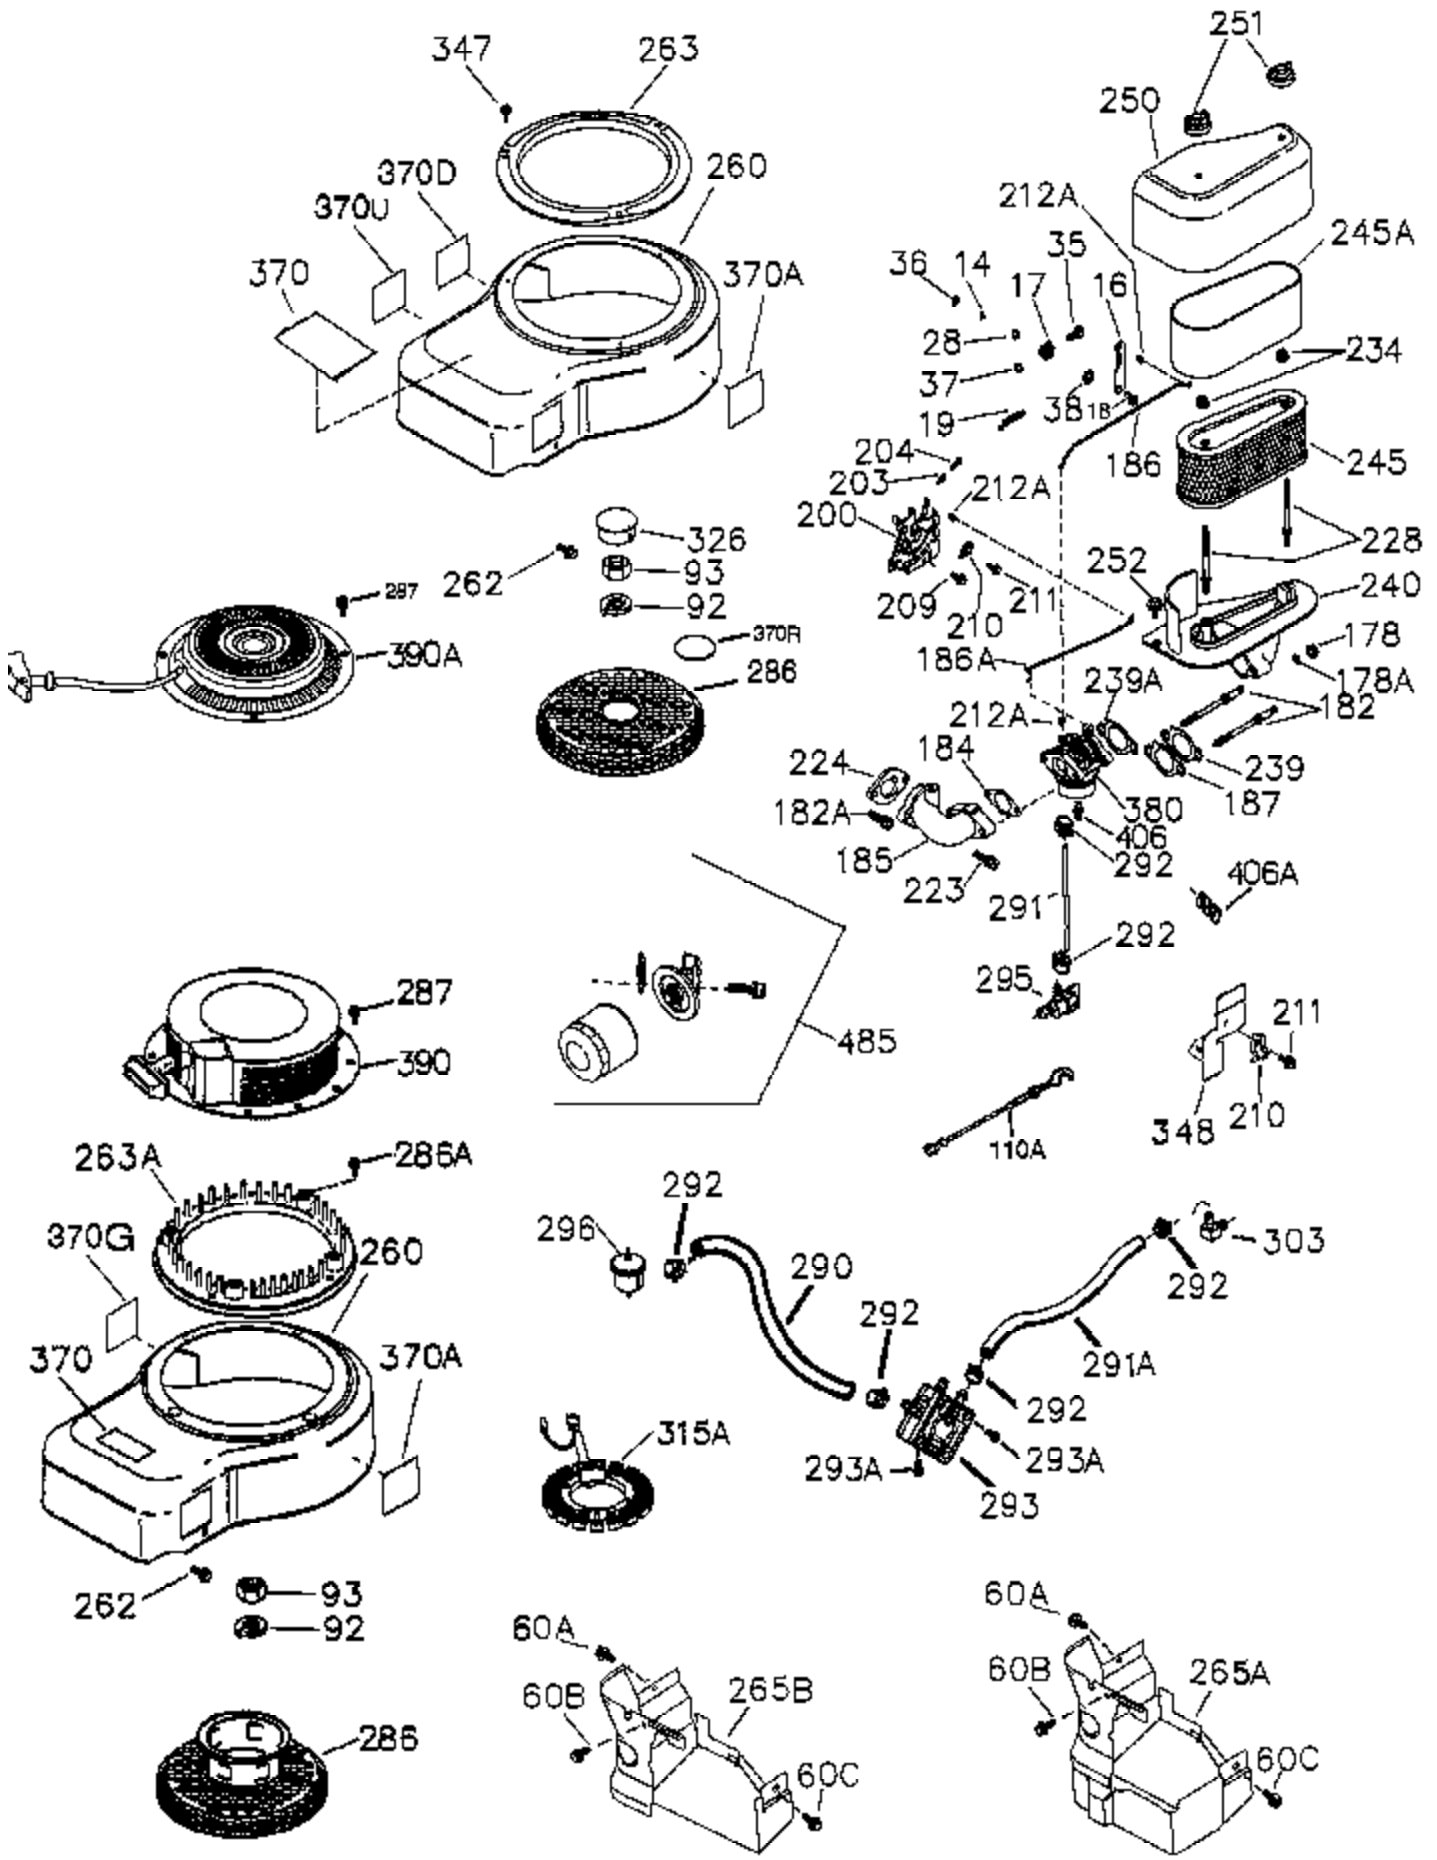

Ref #	Part Number	Qty	Description
110	36645	1	Ground Wire
119	37493	1	* Cylinder Head Gasket
120	37495	1	Cylinder Head (Incl. 119,151A & 270A)
125	35308	1	Exhaust Valve (Std.)
125	35433	1	Exhaust Valve (1/32" OS)
126	35309	1	Intake Valve (Std.)
127	650691	6	Washer
128	650690	6	Belleville Washer
130	650946	6	Screw, 5/16-18 x 2-45/64"
135	34645	1	Spark Plug (RN4C)
150	33507	2	Valve Spring
151A	40046	1	Intake Valve Seal
151	33508	2	Valve Spring Keeper
153	36339	1	Push Rod Guide
154	651077	2	Rocker Arm Stud
155	35950	2	Rocker Arm
156	730636	2	Rocker Arm Bearing
157	650586	2	Jam Nut, 5/16-24
158	36340	2	Push Rod
159	35952	1	* Rocker Arm Cover Gasket
160	35953A	1	Rocker Arm Housing
161	30063	4	Screw, T-30, 1/4-20 x 1/2"
169	36304	1	* Breather Gasket
172	36305	1	Valve Cover
173	36306	1	Breather Tube
174	30063	4	Screw, T-30, 1/4-20 x 1/2"
265	36615	1	Cylinder Head Cover
270A	35829A	1	Exhaust Port Liner
305	36349	1	Oil Fill Tube
306	37401	1	* "O" Ring
307	35499	1	"O" Ring
309	650974	1	Screw, 1/4-20 x 57/64"
310	36366	1	Dipstick
314	651007	2	Screw, T-15, 10-24 x 15/16"
315	611181	1	Alternator Coil (3/5 Split)(Incl. 321 - 323)
321	611161	1	Diode
322	611142	1	Connector Body
323	611118	1	Terminal
325B	37230	1	Wire Clip
325	36342	1	Wire Clip
361	650969	2	Screw, 5/16-18 x 29/32"
381	650767	1	Screw, 8-32 x 27/64"
382	36328	1	Oil Strainer Screen
385	570673	1	Ball
386	36329	1	Pressure Relief Spring
387	37652	1	Cotter Pin
395	36795	1	Electric Starter Motor (12 Volt)
400	37496	1	* Gasket Set (Incl. items marked PK i n notes)
420	730225A	1	SAE 30 4-Cycle Engine Oil (Quart)
475	36563	1	Oil Filter
476	36374B	1	Oil Filter Adapter (Incl. 479)
477	650978	2	Screw, T-30, 5/16-18 x 1-7/16"
479	36335	1	* Oil Filter Adapter Gasket