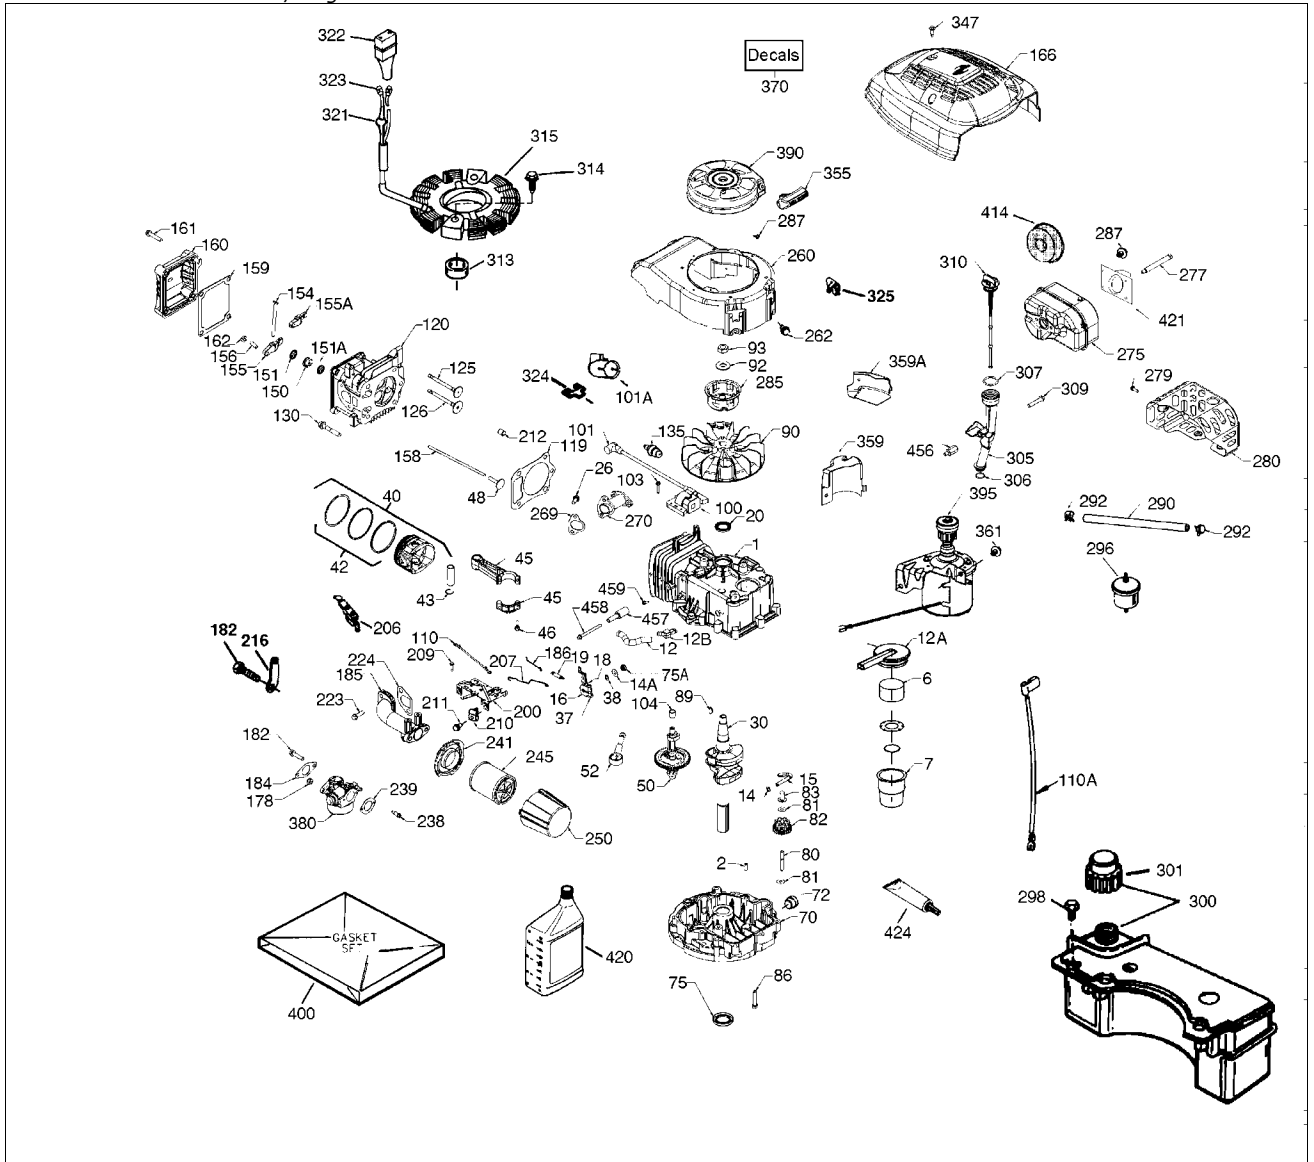

ov195ea OV195EA-23503A / Engine

Teieliste ov195ea OV195EA-23503A / Engine

REF #	ITEM #	DESCRIPTION	QTY	REMARK
1	37900	Cylinder (Incl. 2, 20 & 306)	1	
2	26727	Dowel Pin	2	
6	33734	Breather Element	1	
7	36557	Breather Ass'y. (Incl. 6 & 12A)	1	
12	37944	Breather Tube	1	
12A	36558	Breather Cover & Tube (Incl. 12B)	1	
12B	36694	Breather Tube Elbow	1	
14	651080	Washer, 5/8 x 17/64 x 1/64"	2	
14A	651052	Washer	1	
15	37901	Governor Rod (Incl. 14)	1	

16	37902	Governor Lever	1	
18	651053	Screw, T-25, 10-32 x 63/64"	1	
20	32600	Oil Seal	1	
26	650561	Screw, 1/4-20 x 19/32"	2	
30	37904	Crankshaft	1	43)
37	651116	Square Nut	1	
38	37109	Retaining Ring	1	
40	40044	Piston, Pin & Ring Set (Std.)	1	
40	40045	Piston, Pin & Ring Set (.010" OS)	1	
42	40006	Ring Set (Std.)	1	
42	40007	Ring Set (.010" OS)	1	
43	20381	Piston Pin Retaining Ring	2	
45	37905	Connecting Rod Ass'y. (Incl. 46)	1	
46	651115	Connecting Rod Bolt	2	
48	35616	Valve Lifter	2	
50	37906	Camshaft (Exhaust MCR)	1	
52	29914	Oil Pump Ass'y.	1	
70	37907	Mounting Flange (Incl. 72, 75 & 80)	1	
72	37614	Oil Drain Plug (Flush Mount)	1	
75	28460	Oil Seal	1	
75A	510337	Oil Seal	1	
80	37160	Governor Shaft	1	
81	35479A	Washer	2	
82	37908	Governor Gear Ass'y. (Incl. 81)	1	
83	35322	Governor Spool	1	
86	651096	Screw, 1/4-20 x 1-5/16"	11	
89	37924	Flywheel Key	1	
90	37923	Flywheel (w/ring gear)	1	
92	650815	Belleville Washer	1	
93	650816	Flywheel Nut	1	
100	34443C	Solid State Ignition	1	
101	610118	Spark Plug Cover	1	
101A	611284	Spark Plug Shield	1	
103	651007	Screw, T-15, 10-24 x 15/16"	2	
110	611306	Ground Wire (black) 4-1/8"	1	
110A	37927	Ground Wire (green/white)	1	
119	37909	* Cylinder Head Gasket	1	
120	37910	Cylinder Head	1	
125	37911	Exhaust Valve (Std.) (Incl. 151)	1	
126	37912	Intake Valve (Std.) (Incl. 151)	1	
130	651097	Screw, 5/16-18 x 1-7/8"	5	
135	34645	Resistor Spark Plug (RN4C)	1	also available in Packaged Part #740069
150	31672	Valve Spring	2	