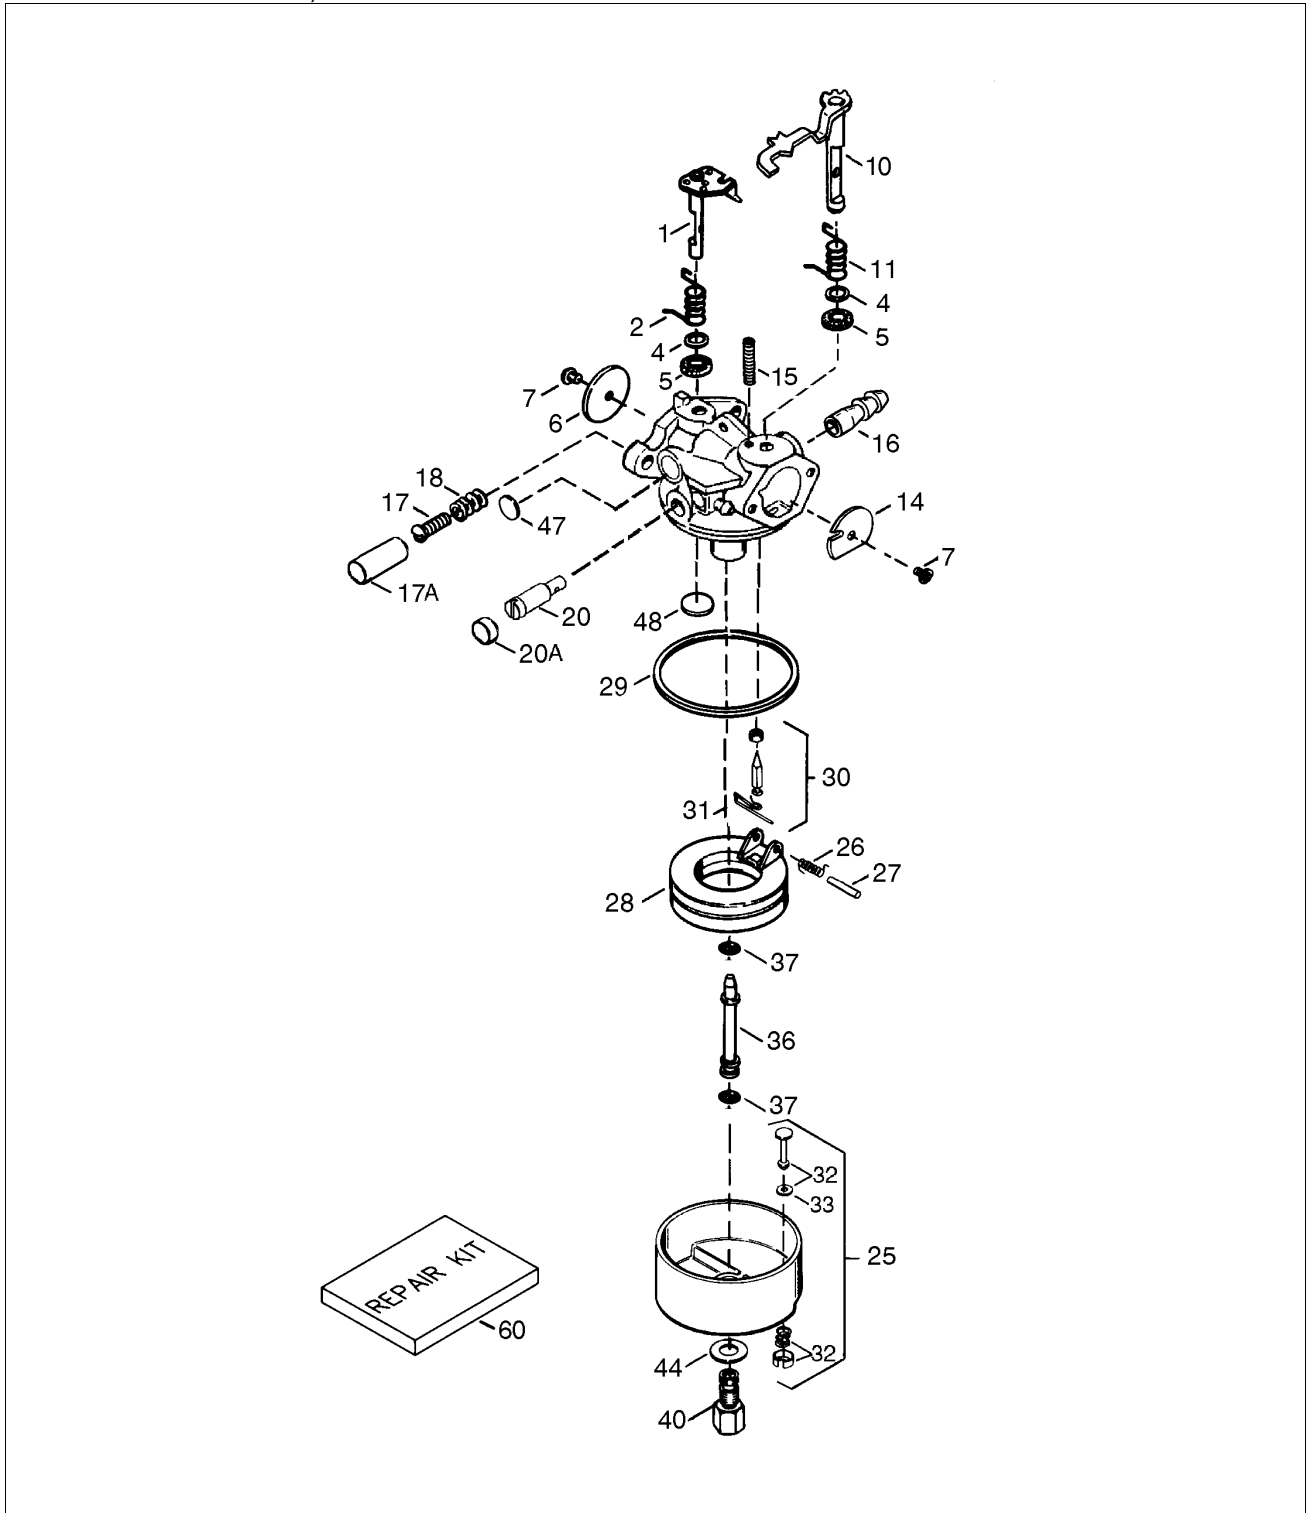

caseries.19 OV195EA-23501A / TEC-640336 Carburetor.

Teileliste caseries.19 OV195EA-23501A / TEC-640336 Carburetor.

REF #	ITEM #	DESCRIPTION	QTY	REMARK
0	640336	Carburetor	1	Incl. 184 of Engine PartsList
1	632813	Throttle Shaft & Lever Assembly	1	
2	631767	Throttle Return Spring	1