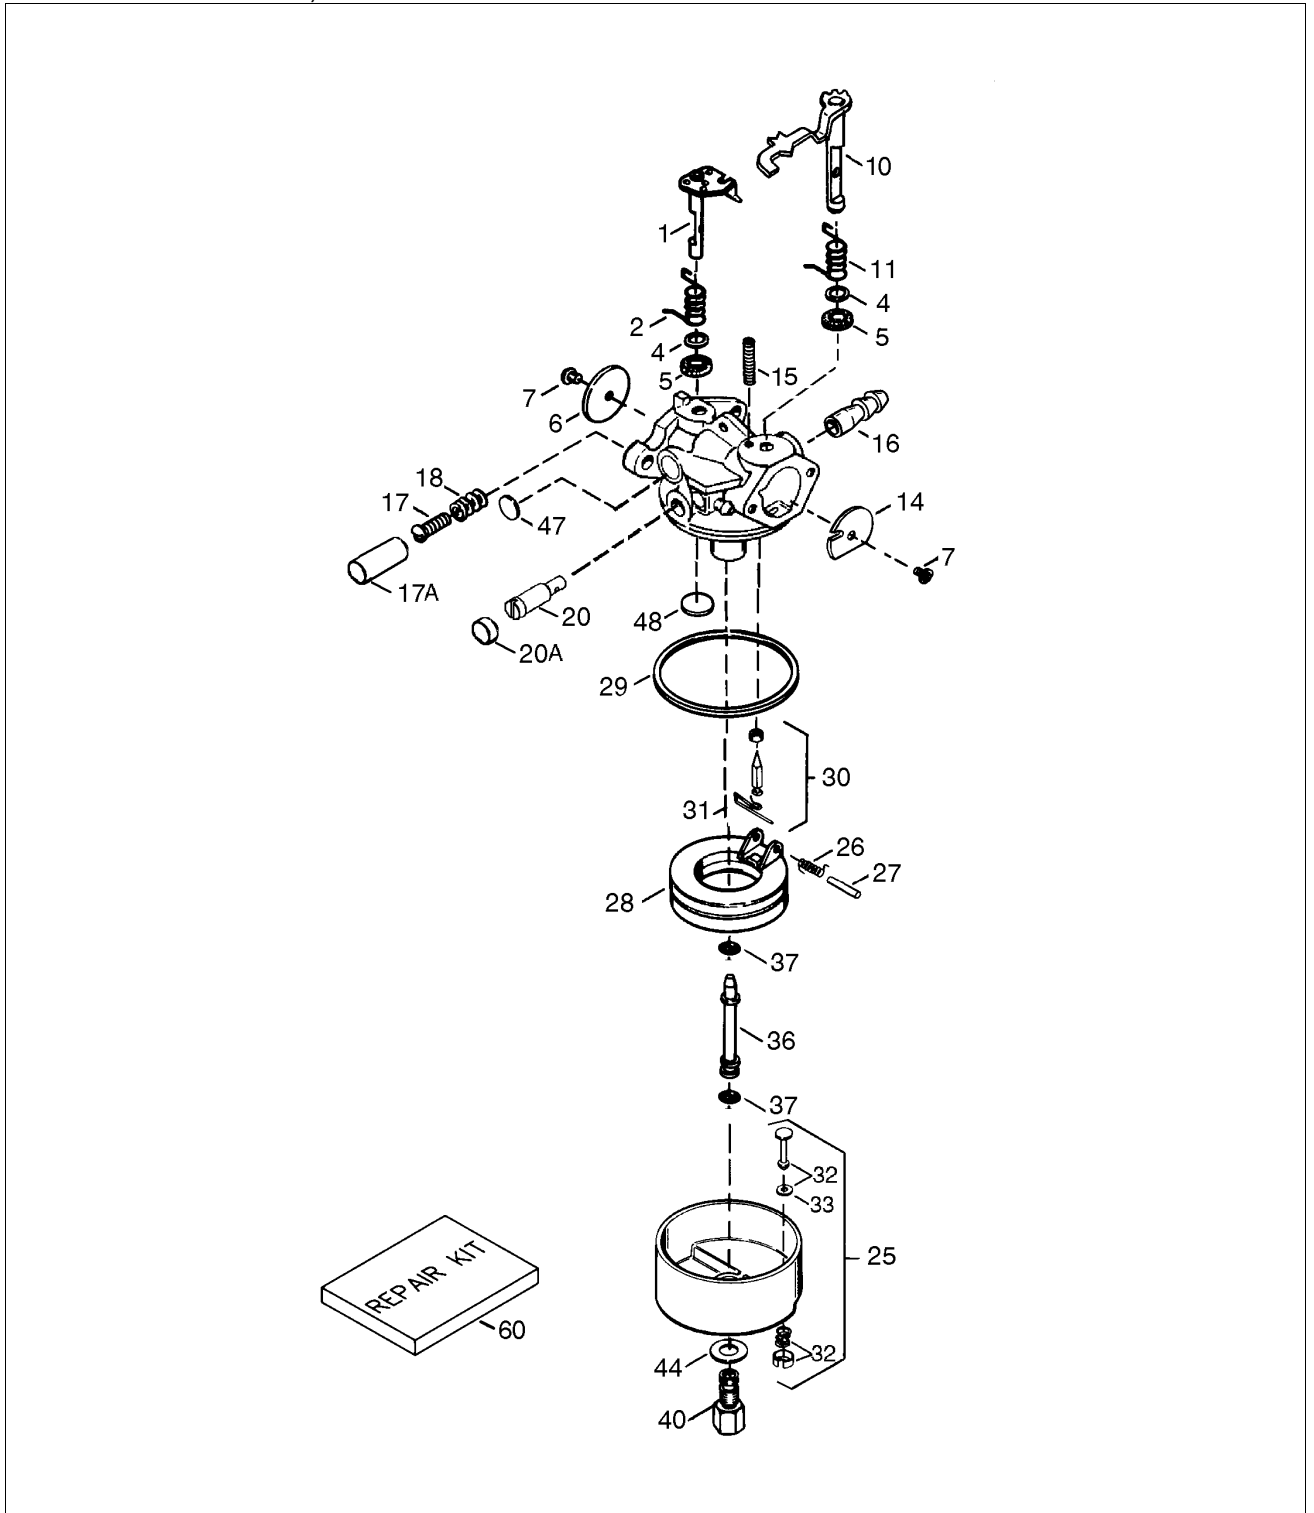

ov195ea OV195XA-23003C / Engine

Teiliste ov195ea OV195XA-23003C / Engine

REF #	ITEM #	DESCRIPTION	QTY	REMARK
1	001	Order Engine or Short Block	1	
2	26727	Dowel Pin	2	
6	33734	Breather Element	1	
7	36557	Breather Ass'y. (Incl. 6 & 12A)	1	
12	37944	Breather Tube	1	
12A	36558	Breather Cover & Tube	1	
12B	36694	Breather Tube Elbow	1	
14	651052	Washer	1	
15	37901	Governor Rod (Incl. 14)	1	
16	37902A	Governor Lever	1	

287	650926	Screw, 8-32 x 21/64"	7	
290	37962	Fuel Line (8.62" Length)	1	Low Permeation
292	26460	Fuel Line Clamp	2	
300	37947	Fuel Tank (Incl. 292 & 301)	1	
301	37845	Fuel Cap (Red Plastic) (1-1/2" I.D.)	1	
305	37936	Oil Fill Tube	1	
306	37937	O RING	1	
307	37940	"O" Ring	1	
310	37939	Dipstick	1	
347	650898A	Screw, 10-32 x 27/32"	3	
355	590701	Starter Handle (standard)	1	
359	37952	Starter Guard	1	
369	651032	Screw, 12-16 x 5/8"	2	
370	36534A	Instruction Decal - Caution - read owner's manual	1	
370	37318	Decal - Primer 3X with Hand	1	
380	640336	Carburetor (Incl. 184)	1	
390	590739	Rewind Starter	1	
400	37949	* Gasket Set (Incl. items marked *)	1	
420	730225A	SAE 30 4-Cycle Engine Oil (Quart) (Summer)	1	
421	37934	Exhaust Adapter Tube	1	
456	37945	Oil Fill Tube Spacer	1	
457	37922	Shoulder Spacer	1	
458	651100	Screw, 10-24 x 2-3/8"	1	
999	730279	Summer Maintenance Kit	1	includes 20 oz. - SAE30 Oil, spark plug, air filter, fuel stabilizer

caseries.19 OV195EA-23501A / TEC-640336 Carburetor.

Teileliste caseries.19 OV195EA-23501A / TEC-640336 Carburetor.

REF #	ITEM #	DESCRIPTION	QTY	REMARK
0	640336	Carburetor	1	Incl. 184 of Engine PartsList
1	632813	Throttle Shaft & Lever Assembly	1	
2	631767	Throttle Return Spring	1	