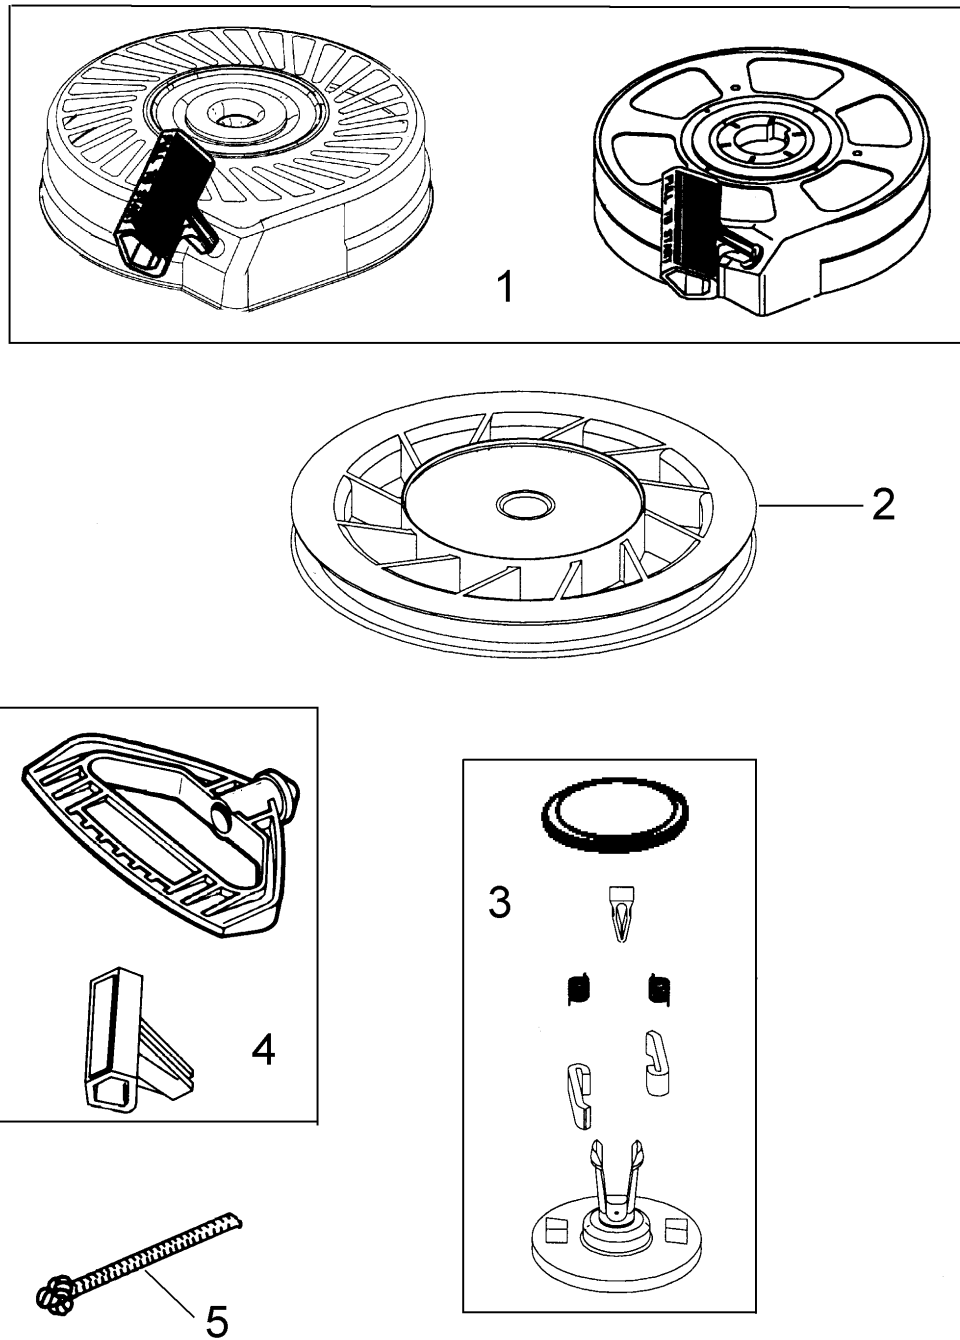

This illustration may not depict actual equipment and is for reference purposes only.

Teieliste res.16 143-003504 / RS3-590739 Recoil Starter.

REF #	ITEM #	DESCRIPTION	QTY	REMARK
1	590739	Rewind Starter	1	
2	590618A	Pulley & Rewind Spring Ass'y	1