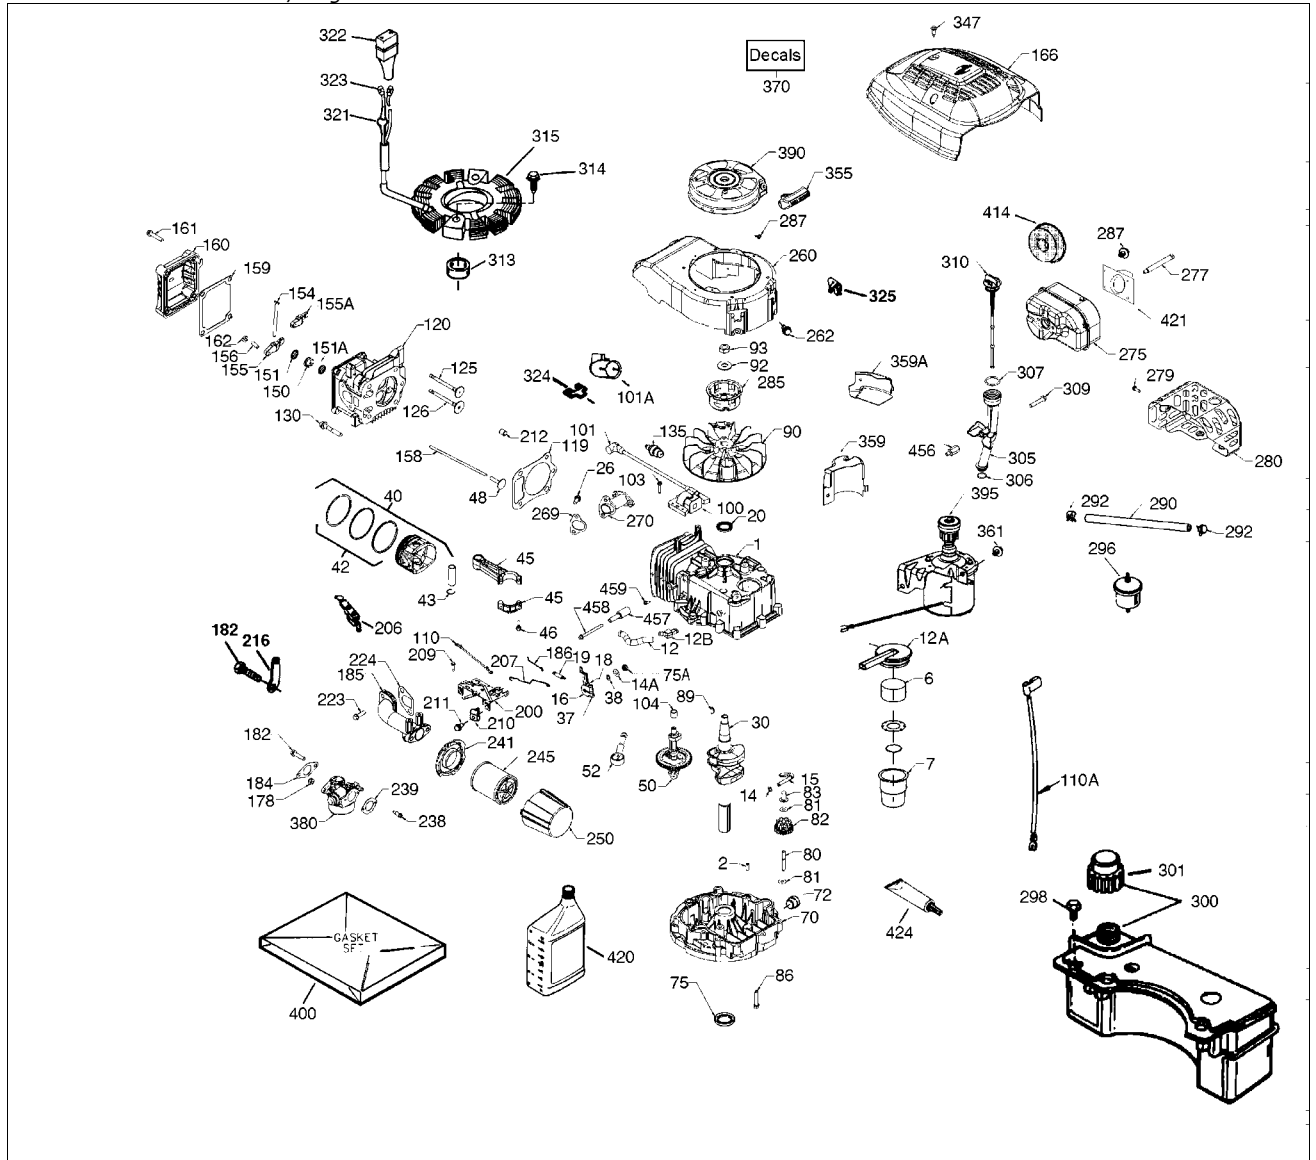

ov195ea OV195XA-23003C / Engine

Teiliste ov195ea OV195XA-23003C / Engine

REF #	ITEM #	DESCRIPTION	QTY	REMARK
1	001	Order Engine or Short Block	1	
2	26727	Dowel Pin	2	
6	33734	Breather Element	1	
7	36557	Breather Ass'y. (Incl. 6 & 12A)	1	
12	37944	Breather Tube	1	
12A	36558	Breather Cover & Tube	1	
12B	36694	Breather Tube Elbow	1	
14	651052	Washer	1	
15	37901	Governor Rod (Incl. 14)	1	
16	37902A	Governor Lever	1	

19	31386	Extension Spring	1	
20	32600	Oil Seal	1	
26	650561	Screw, 1/4-20 x 19/32"	2	
30	37903	Crankshaft	1	
35	651053	Screw, T-25, 10-32 x 63/64"	1	
37	651116	Square Nut	1	
38	37109	Retaining Ring	1	
40	40044	Piston, Pin & Ring Set (Std.) (Incl. Ref. 42)	1	
40	40045	Piston, Pin & Ring Set (.010" OS) (Incl. Ref. 42)	1	
42	40006	Ring Set (Std.)	1	
42	40007	Ring Set (.010" OS)	1	
43	20381	Piston Pin Retaining Ring	2	
45	37905	Connecting Rod Ass'y. (Incl. 46)	1	
46	651115	Connecting Rod Bolt	2	
48	35616	Valve Lifter	2	
50	37906	Camshaft (Exhaust MCR)	1	
52	29914	Oil Pump Ass'y.	1	
70	37907	Mounting Flange (Incl. 72, 75 & 80)	1	
72	37614	Oil Drain Plug (Flush Mount)	1	
75	28460	Oil Seal	1	
75A	510337	Oil Seal (Governor Shaft)	1	
80	37160	Governor Shaft	1	
81	35479A	Washer	1	
81	651080	Washer	2	
82	37908	Governor Gear Ass'y. (Incl. 81)	1	
83	35322	Governor Spool	1	
86	651096	Screw, 1/4-20 x 1-5/16"	11	
89	37924	Flywheel Key	1	
90	611299	Flywheel	1	
92	650815	Belleville Washer	1	
93	650816	Flywheel Nut	1	
100	34443C	Solid State Ignition	1	
101	610118	Spark Plug Cover	1	
101A	611284	Spark Plug Shield (OHV)	1	
103	651007	Screw, T-15, 10-24 x 15/16"	2	
104	37480	Cam Bushing	1	
110	611306	Ground Wire (black) 4-1/8"	1	
110A	37335	Ground Wire	1	
119	37909	Gasket	1	
120	37910	Cylinder Head	1	
125	37911	Exhaust Valve (Std.)	1	