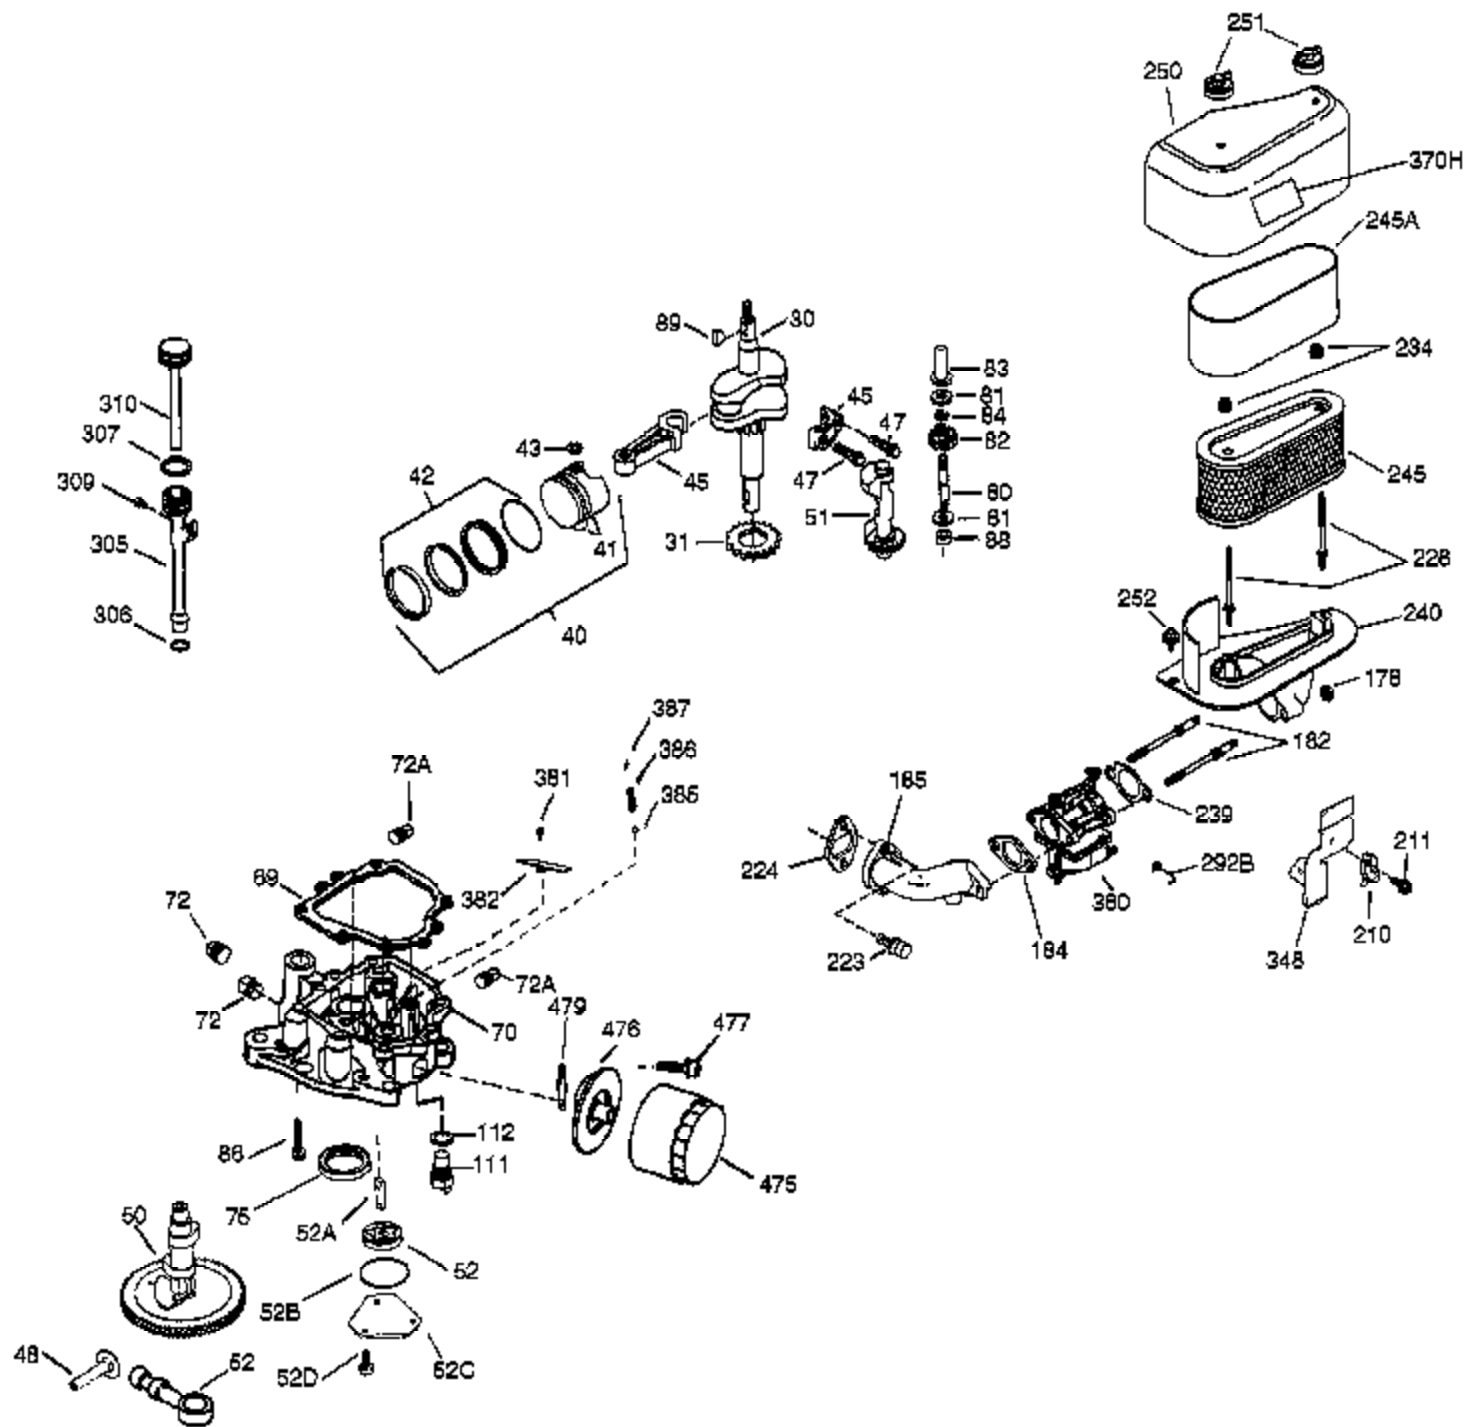

Ref #	Part Number	Qty	Description
30	36924	1	Crankshaft
31	35327	1	Counterbalance Gear
40	35776A	1	Piston, Pin & Ring Set (Std.)
40	35777A	1	Piston, Pin & Ring Set (.010" OS)
40	35778A	1	Piston, Pin & Ring Set (.020" OS)
41	35773A	1	Piston & Pin Ass'y. (Std.) (Incl. 43)
41	35774A	1	Piston & Pin Ass'y. (.010" OS) (Incl. 43)
41	35775A	1	Piston & Pin Ass'y. (.020" OS) (Incl. 43)
42	35779	1	Ring Set (Std.)
42	35780	1	Ring Set (.010" OS)
42	35781	1	Ring Set (.020" OS)
43	35772	2	Piston Pin Retaining Ring
45	36925	1	Connecting Rod Ass'y. (Incl. 47)
47	651033	2	Connecting Rod Bolt
48	35313	2	Valve Lifter
50	37078	1	Camshaft (MCR)
51	35315A	1	Counterbalance Weight
52	31356	1	Oil Pump Ass'y
69	35317	1	* Mounting Flange Gasket
70	36987	1	Mounting Flange (Incl. 72, 75 & 80)
72A	28534	1	Oil Drain Plug
72	31927	1	Oil Drain Plug
75	35319	1	Oil Seal
80	35712	1	Governor Shaft
81	35479A	2	Washer
82	35321	1	Governor Gear Ass'y.
83	35322	1	Governor Spool
84	29193	1	Retaining Ring
86	650833	7	Screw, 1/4-20 x 1-3/16"
88	31707A	1	Spacer
89	650592	1	Flywheel Key
101A	611284	1	Spark Plug Shield
178	650928	2	Lock Nut, 1/4-20
182	650925A	2	Carburetor Mounting Stud
184	36352	1	* Carburetor To Intake Pipe Gasket
185	36940	1	Intake Pipe
210	27793	1	Conduit Clip
211	28942	1	Screw, 10-32 x 3/8"
223	650378	2	Screw, T-30, 5/16-18 x 1-3/32"
224	36942	1	* Intake Pipe Gasket
228	650977	2	Air Cleaner Stud
234	650825	2	Nut & Lock Washer, 1/4-20
239	36358	1	* Air Cleaner Gasket
240	36355	1	Air Cleaner Body (Incl. 228 & 239)
245	36356	1	Air Cleaner Filter (Incl. 234)
250	36359	1	Air Cleaner Cover
251	650886	2	Wing Nut, 1/4-20
252	650976	1	Screw, 1/4-20 x 19/32"
276A	31588		Locking
286	36343	1	Cup & Screen
305	36945	1	Oil Fill Tube
306	34265	1	Fill Tube Gasket
307	35499	1	"O" Ring
309	650976	1	Screw, 1/4-20 x 19/32"
310	35973	1	Dipstick
380	640065A	1	Carburetor (Incl. 184)