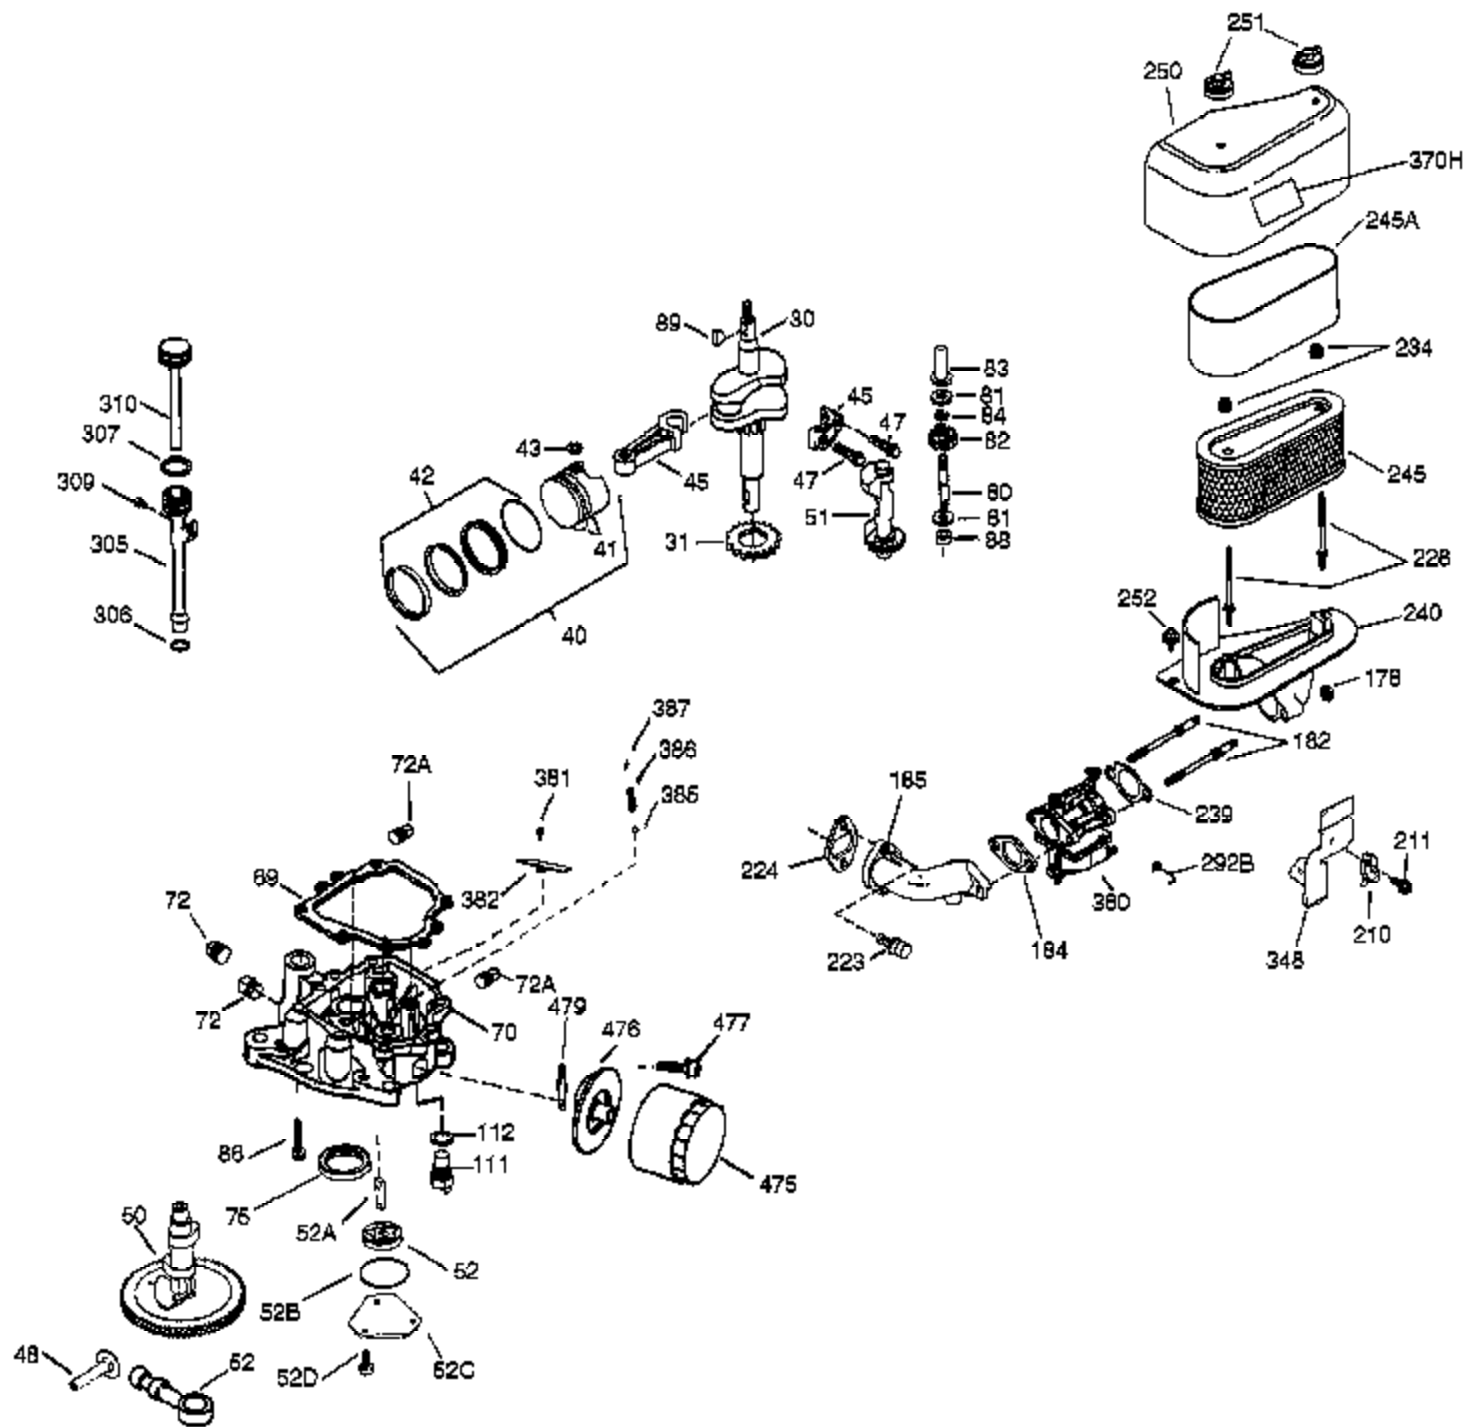

Ref #	Part Number	Qty	Description
30	36924	1	Crankshaft
31	35327	1	Counterbalance Gear
40	35776A	1	Piston, Pin & Ring Set (Std.)
40	35777A	1	Piston, Pin & Ring Set (.010" OS)
40	35778A	1	Piston, Pin & Ring Set (.020" OS)
41	35773A	1	Piston & Pin Ass'y. (Std.) (Incl. 43)
41	35774A	1	Piston & Pin Ass'y. (.010" OS) (Incl. 43)
41	35775A	1	Piston & Pin Ass'y. (.020" OS) (Incl. 43)
42	35779	1	Ring Set (Std.)
42	35780	1	Ring Set (.010" OS)
42	35781	1	Ring Set (.020" OS)
43	35772	2	Piston Pin Retaining Ring
45	36925	1	Connecting Rod Ass'y. (Incl. 47)
47	651033	2	Connecting Rod Bolt
48	35313	2	Valve Lifter
50	37078	1	Camshaft (MCR)
51	35315A	1	Counterbalance Weight
52	31356	1	Oil Pump Ass'y
69	35317	1	* Mounting Flange Gasket
70	36987	1	Mounting Flange (Incl. 72, 75 & 80)
72	31927	1	Oil Drain Plug
75	35319	1	Oil Seal
80	35712	1	Governor Shaft
81	35479A	2	Washer
82	35321	1	Governor Gear Ass'y.
83	35322	1	Governor Spool
84	29193	1	Retaining Ring
86	650833	7	Screw, 1/4-20 x 1-3/16"
88	31707A	1	Spacer
89	650592	1	Flywheel Key
101A	611284	1	Spark Plug Shield
178	650928	2	Lock Nut, 1/4-20
182	650925A	2	Carburetor Mounting Stud
184	36352	1	* Carburetor To Intake Pipe Gasket
185	36940	1	Intake Pipe
210	27793	1	Conduit Clip
211	28942	1	Screw, 10-32 x 3/8"
223	650378	2	Screw, T-30, 5/16-18 x 1-3/32"
224	36942	1	* Intake Pipe Gasket
228	650977	2	Air Cleaner Stud
234	650825	2	Nut & Lock Washer, 1/4-20
239	36358	1	* Air Cleaner Gasket
240	36355	1	Air Cleaner Body (Incl. 228 & 239)
245	36356	1	Air Cleaner Filter (Incl. 234)
246	36413	1	Fuel Pump Bracket
250	36359	1	Air Cleaner Cover
251	650886	2	Wing Nut, 1/4-20
252	650976	1	Screw, 1/4-20 x 19/32"
276A	31588	1	Locking Plate
286	36343	1	Cup & Screen
292B	36946	1	Fuel Line Clamp
305	36945	1	Oil Fill Tube
306	34265	1	Fill Tube Gasket
307	35499	1	"O" Ring
309	650976	1	Screw, 1/4-20 x 19/32"
309	650976	1	Screw, 1/4-20 x 19/32"
310	35973	1	Dipstick
380	640065A	1	Carburetor (Incl. 184)