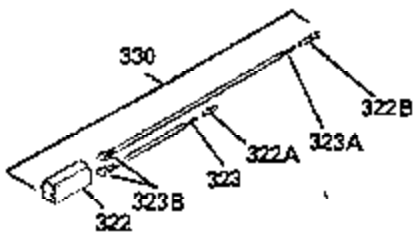

ILLUSTRATION SHOWS TYPICAL PARTS ONLY. ORDER BY PART NUMBER. PARTS NOT LISTED ARE SUPPLIED BY OEM.

OPTIONAL ELECTRIC STARTER MOTOR

OPTIONAL SPARK ARRESTOR

OPTIONAL DEBRIS SCREEN

Ref #	Part Number	Qty	Description
16	32651		Governor Lever
17	29916		Governor Lever Clamp
18	650548		Screw, 8-32 x 5/16"
19	35203		Extension Spring
28	30322		Lock Nut, 10-32
35	29826		Screw, 10-32 x 3/4"
36	29918		Lock Washer
37	29216		Lock Nut, 10-32
38	29642		Retaining Ring
60	35316		Blower Housing Extension
64	30063		Screw, Torx T-30, 1/4-20"
65	650128		Screw, 10-24 1/2"
66	30063		Screw, Torx T-30, 1/4-20"
131	30063		Screw, Torx T-30, 1/4-20 x 1/2"
172	28425		Valve Cover
173	35350		Breather Tube
174	650128		Screw, 10-24 x 1/2"
182	650517		Screw, 1/4-20 x 27/32"
186	35302		Governor Link
209A	30200		Screw, 10-24 x 9/16"
210	27793		Conduit Clip
211	28942		Screw, 10-32 x 3/8"
239A	34912		* Air Cleaner Gasket To Blower Housing
243	650875		Screw, 10-32 x 5-1/4"
266	650876		Screw, 5/16-18 x 1-1/4"
270	35292		Exhaust Manifold
271	35293		Locking Plate
325	27275		Wire Clip
327	34113		Starter Plug
361	30063		Screw, TorxT-30, 1/4-20 x 1/2"
370B	34387		Instruction Decal
380	632413		Carburetor (Incl. 184)
395	33605		Starter Motor (12 Volt)

ILLUSTRATION SHOWS TYPICAL PARTS ONLY. ORDER BY PART NUMBER. PARTS NOT LISTED ARE SUPPLIED BY OEM.

Ref #	Part Number	Qty	Description
64	30063		Screw, Torx T-30, 1/4-20"
131	30063		Screw, Torx T-30, 1/4-20 x 1/2"
239A	34912		* Air Cleaner Gasket To Blower Housing
243	650875		Screw, 10-32 x 5-1/4"
314	650873		Screw, 1/4-20 x 3/4"
315	611113		Alternator Coil (3 Amp)(Incl.321,322& 323)
321	611161		Diode
322	610921		Connector Body
323	610922		Terminal
325	27275		Wire Clip