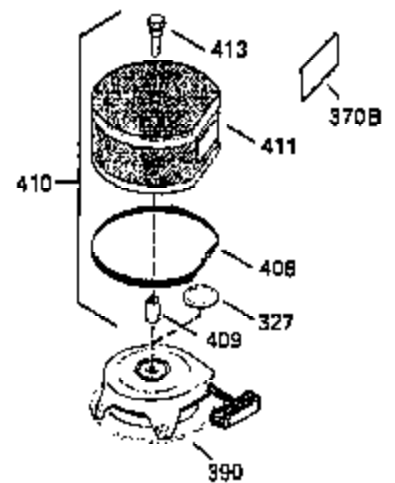

ILLUSTRATION SHOWS TYPICAL PARTS ONLY. ORDER BY PART NUMBER. PARTS NOT LISTED ARE SUPPLIED BY OEM.

OPTIONAL ELECTRIC STARTER MOTOR

OPTIONAL SPARK ARRESTOR

OPTIONAL DEBRIS SCREEN

Ref #	Part Number	Qty	Description
16	32651		Governor Lever
17	29916		Governor Lever Clamp
18	650548		Screw, 8-32 x 5/16"
19	35203		Extension Spring
28	30322		Lock Nut, 10-32
35	29826		Screw, 10-32 x 3/4"
36	29918		Lock Washer
37	29216		Lock Nut, 10-32
38	29642		Retaining Ring
60	35316		Blower Housing Extension
64	30063		Screw, Torx T-30, 1/4-20"
65	650128		Screw, 10-24 1/2"
66	30063		Screw, Torx T-30, 1/4-20"
131	30063		Screw, Torx T-30, 1/4-20 x 1/2"
172	28425		Valve Cover
173	35350		Breather Tube
174	650128		Screw, 10-24 x 1/2"
182	650517		Screw, 1/4-20 x 27/32"
186	35302		Governor Link
209A	30200		Screw, 10-24 x 9/16"
210	27793		Conduit Clip
211	28942		Screw, 10-32 x 3/8"
239A	34912		* Air Cleaner Gasket To Blower Housing
243	650875		Screw, 10-32 x 5-1/4"
266	650876		Screw, 5/16-18 x 1-1/4"
270	35292		Exhaust Manifold
271	35293		Locking Plate
325	27275		Wire Clip
327	34113		Starter Plug
361	30063		Screw, TorxT-30, 1/4-20 x 1/2"
370B	34387		Instruction Decal
380	632413		Carburetor (Incl. 184)
395	33605		Starter Motor (12 Volt)