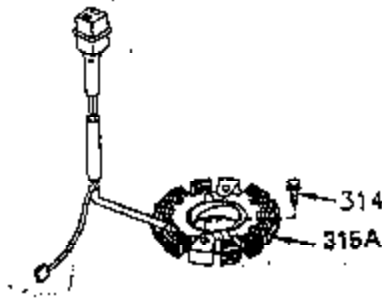

ILLUSTRATION SHOWS TYPICAL PARTS ONLY. ORDER BY PART NUMBER. PARTS NOT LISTED ARE SUPPLIED BY OEM.

OPTIONAL ELECTRIC STARTER MOTOR

OPTIONAL SPARK ARRESTOR

OPTIONAL DEBRIS SCREEN

Ref #	Part Number	Qty	Description
16	32651		Governor Lever
17	29916		Governor Lever Clamp
18	650548		Screw, 8-32 x 5/16"
19	35203		Extension Spring
28	30322		Lock Nut, 10-32
35	29826		Screw, 10-32 x 3/4"
36	29918		Lock Washer
37	29216		Lock Nut, 10-32
38	29642		Retaining Ring
60	35316		Blower Housing Extension
64	30063		Screw, Torx T-30, 1/4-20"
65	650128		Screw, 10-24 1/2"
66	30063		Screw, Torx T-30, 1/4-20"
131	30063		Screw, Torx T-30, 1/4-20 x 1/2"
172	28425		Valve Cover
173	35350		Breather Tube
174	650128		Screw, 10-24 x 1/2"
182	650517		Screw, 1/4-20 x 27/32"
186	35302		Governor Link
209A	30200		Screw, 10-24 x 9/16"
210	27793		Conduit Clip
211	28942		Screw, 10-32 x 3/8"
239A	34912		* Air Cleaner Gasket To Blower Housing
243	650875		Screw, 10-32 x 5-1/4"
266	650876		Screw, 5/16-18 x 1-1/4"
270	35292		Exhaust Manifold
271	35293		Locking Plate
325	27275		Wire Clip
327	34113		Starter Plug
361	30063		Screw, TorxT-30, 1/4-20 x 1/2"
370B	34387		Instruction Decal
380	632413		Carburetor (Incl. 184)
395	33605		Starter Motor (12 Volt)

ILLUSTRATION SHOWS TYPICAL PARTS ONLY. ORDER BY PART NUMBER. PARTS NOT LISTED ARE SUPPLIED BY OEM.

Ref #	Part Number	Qty	Description
64	30063		Screw, Torx T-30, 1/4-20"
131	30063		Screw, Torx T-30, 1/4-20 x 1/2"
239A	34912		* Air Cleaner Gasket To Blower Housing
243	650875		Screw, 10-32 x 5-1/4"
314	650873		Screw, 1/4-20 x 3/4"
315	611113		Alternator Coil (3 Amp)(Incl.321,322& 323)
321	611161		Diode
322	610921		Connector Body
323	610922		Terminal
325	27275		Wire Clip