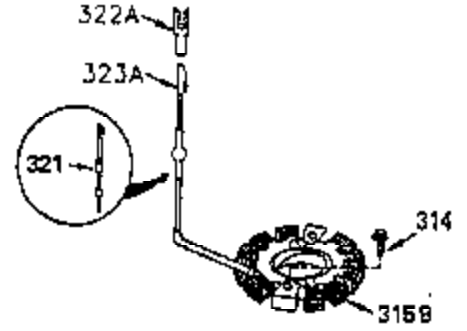

ILLUSTRATION SHOWS TYPICAL PARTS ONLY. ORDER BY PART NUMBER. PARTS NOT LISTED ARE SUPPLIED BY OEM.

OPTIONAL ELECTRIC STARTER MOTOR

OPTIONAL SPARK ARRESTOR

OPTIONAL DEBRIS SCREEN

Ref #	Part Number	Qty	Description
16	32651		Governor Lever
17	29916		Governor Lever Clamp
18	650548		Screw, 8-32 x 5/16"
19	35203		Extension Spring
28	30322		Lock Nut, 10-32
35	29826		Screw, 10-32 x 3/4"
36	29918		Lock Washer
37	29216		Lock Nut, 10-32
38	29642		Retaining Ring
60	35316		Blower Housing Extension
64	30063		Screw, Torx T-30, 1/4-20"
65	650128		Screw, 10-24 1/2"
66	30063		Screw, Torx T-30, 1/4-20"
131	30063		Screw, Torx T-30, 1/4-20 x 1/2"
172	28425		Valve Cover
173	35350		Breather Tube
174	650128		Screw, 10-24 x 1/2"
182	650517		Screw, 1/4-20 x 27/32"
186	35302		Governor Link
209A	30200		Screw, 10-24 x 9/16"
210	27793		Conduit Clip
211	28942		Screw, 10-32 x 3/8"
239A	34912		* Air Cleaner Gasket To Blower Housing
243	650875		Screw, 10-32 x 5-1/4"
266	650876		Screw, 5/16-18 x 1-1/4"
270	35292		Exhaust Manifold
271	35293		Locking Plate
325	27275		Wire Clip
327	34113		Starter Plug
361	30063		Screw, TorxT-30, 1/4-20 x 1/2"
370B	34387		Instruction Decal
380	632413		Carburetor (Incl. 184)
395	33605		Starter Motor (12 Volt)

ILLUSTRATION SHOWS TYPICAL PARTS ONLY. ORDER BY PART NUMBER. PARTS NOT LISTED ARE SUPPLIED BY OEM.

Ref #	Part Number	Qty	Description
64	30063		Screw, Torx T-30, 1/4-20"
131	30063		Screw, Torx T-30, 1/4-20 x 1/2"
239A	34912		* Air Cleaner Gasket To Blower Housing
243	650875		Screw, 10-32 x 5-1/4"
314	650873		Screw, 1/4-20 x 3/4"
315	611113		Alternator Coil (3 Amp)(Incl.321,322& 323)
321	611161		Diode
322	610921		Connector Body
323	610922		Terminal
325	27275		Wire Clip