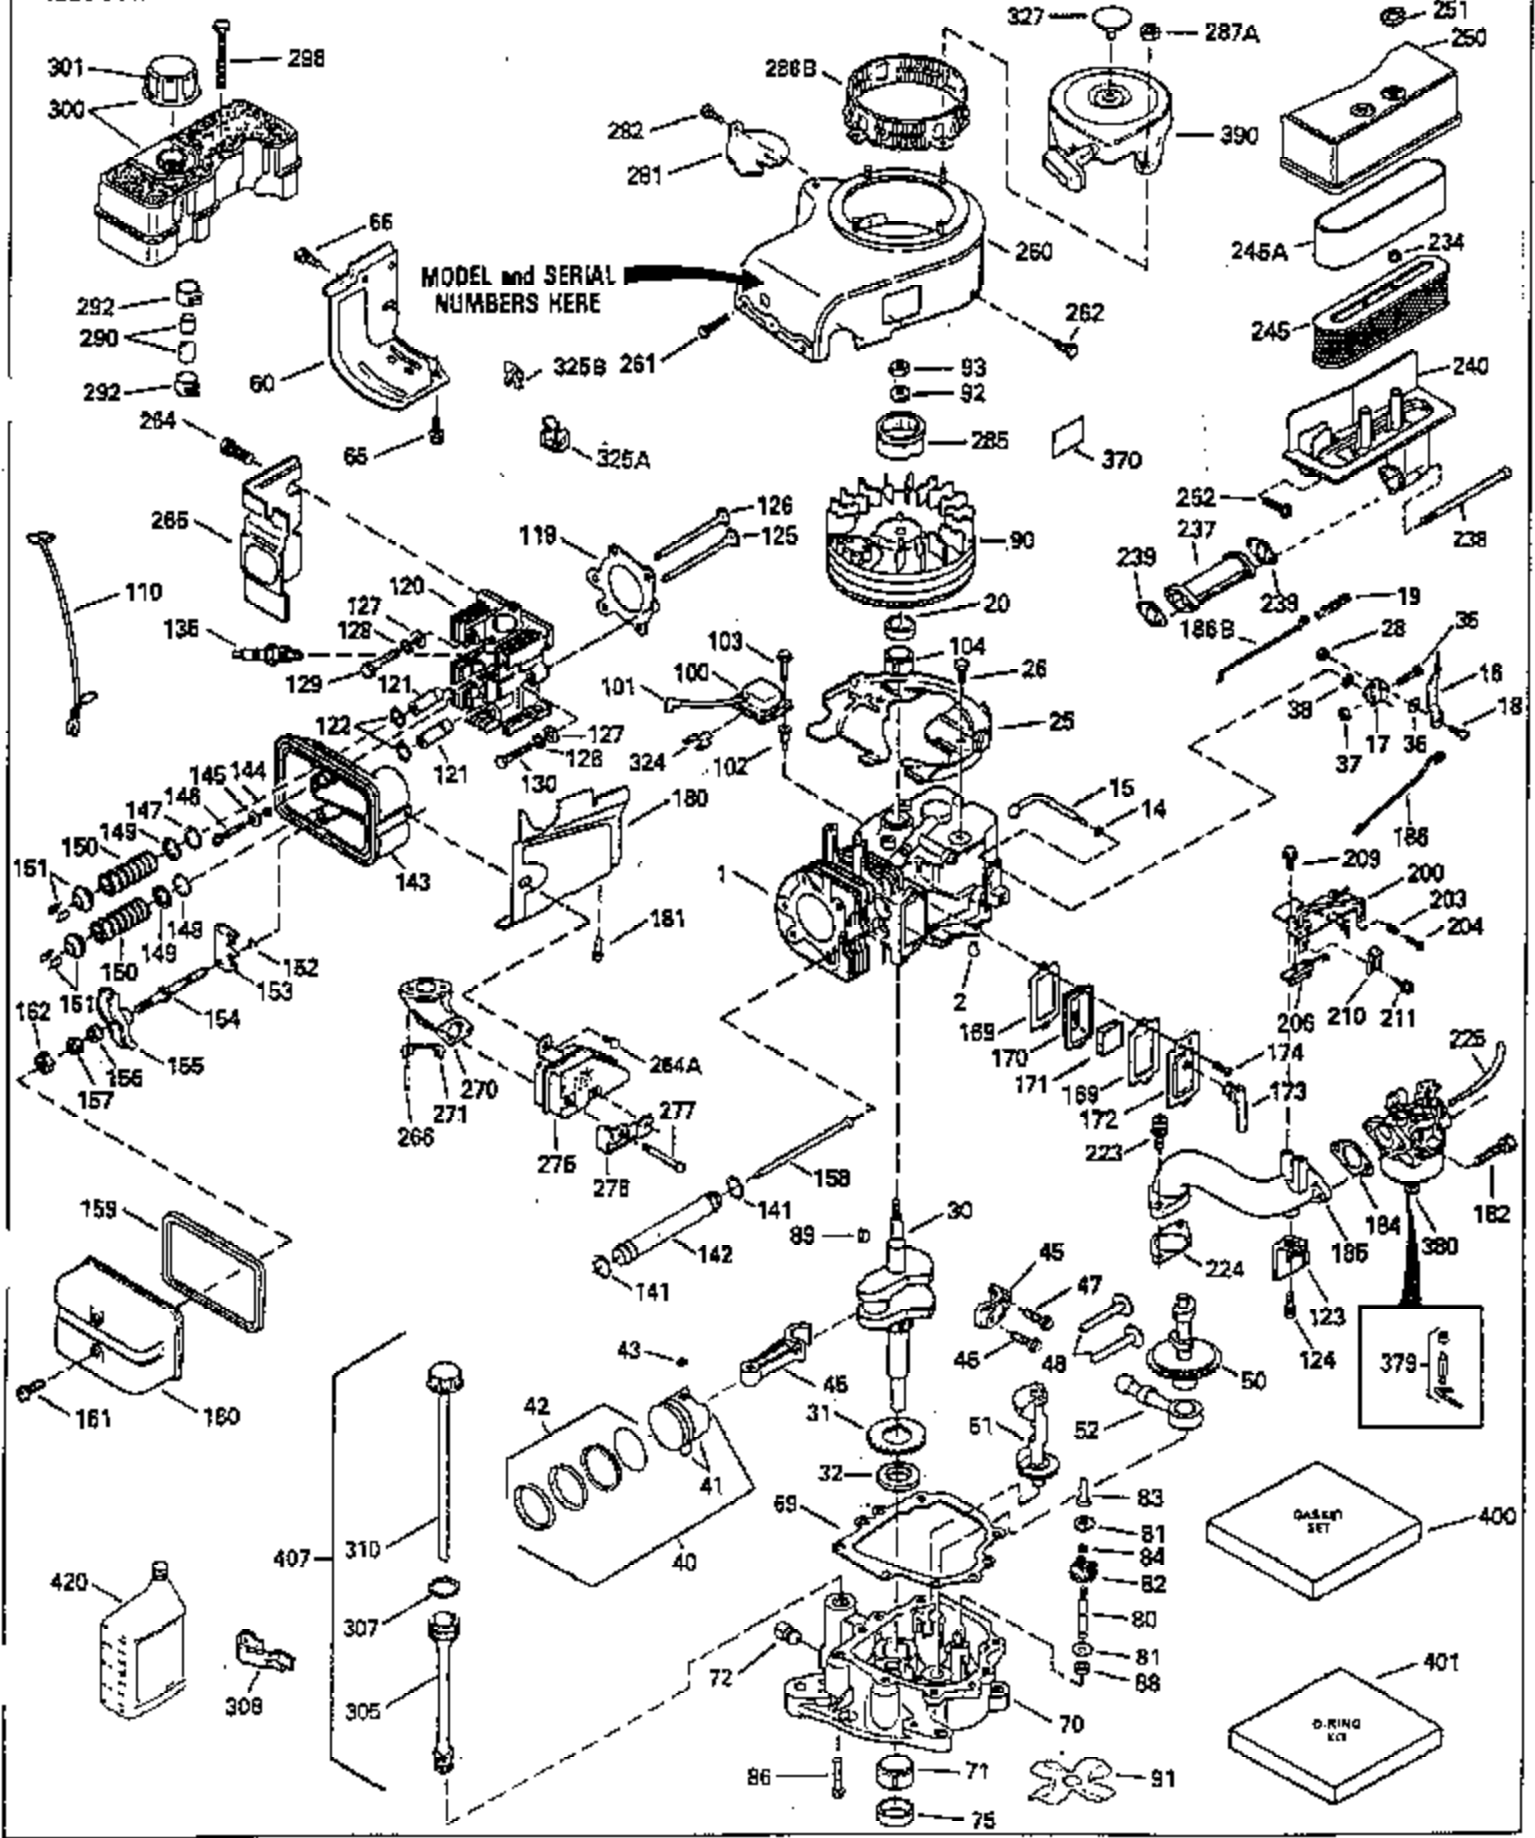

ILLUSTRATION SHOWS TYPICAL PARTS ONLY. ORDER BY PART NUMBER. PARTS NOT LISTED ARE SUPPLIED BY OEM.

Ref #	Part Number	Qty	Description
1	35323A		Cylinder (Incl. 2 & 20)
2	27652		Dowel Pin
14	28277		Washer
15	35324		Governor Rod
16	32651		Governor Lever
17	29916		Governor Lever Clamp
18	650548		Screw, 8-32 x 5/16"
19	35203		Extension Spring
20	35319		Oil Seal
25	35326		Blower Housing Baffle
28	30322		Lock Nut, 10-32
30	35335		Crankshaft
31	35327		Counterbalance Gear
32	35653		Shim Washer (.015") (Use as required)
35	29826		Screw, 10-32 x 3/4"
36	29918		Lock Washer
37	29216		Lock Nut, 10-32
38	29642		Retaining Ring
40	35339A		Piston, Pin & Ring Set (Std.)
40	35340A		Piston, Pin & Ring Set (.010" OS)
40	35341A		Piston, Pin & Ring Set (.020" OS)
41	35329		Piston & Pin Ass'y. (Std.) (Incl. 43)
41	35430		Piston & Pin Ass'y. (.010" OS) (Incl. 43)
41	35431		Piston & Pin Ass'y. (.020" OS) (Incl. 43)
42	34866A		Ring Set (Std.)
42	34867A		Ring Set (.010" OS)
42	35868A		Ring Set (.020" OS)
43	31919		Piston Pin Retaining Ring
45	35330A		Connecting Rod Ass'y. (Incl. 46 & 47)
46	650908		Connecting Rod Bolt
47	650882		Connecting Rod Bolt
48	35313		Valve Lifter
50	35314		Camshaft (MCR)
51	35315A		Counterbalance Weight
52	31356		Oil Pump Ass'y.
60	35316		Blower Housing Extension
64	30063		Screw, Torx T-30, 1/4-20"
65	650128		Screw, 10-24 1/2"
66	30063		Screw, Torx T-30, 1/4-20"
69	35317		* Flange Gasket
70	35318A		Mounting Flange
72	31927		Oil Drain Plug
75	35319		Oil Seal
80	35320		Governor Shaft
81	35479		Washer
82	35321		Governor Gear Ass'y.
83	35322		Governor Spool
84	29193		Retaining Ring
86	650833		Screw, 1/4-20 x 1-3/16"
88	31707A		Spacer (Incl. 81)
89	32589		Flywheel Key
90	611090		Flywheel
92	650880		Lock Washer
93	650881		Flywheel Nut
100	35135		Solid State Ignition
101	610118		Spark Plug Cover
102	650872		Solid State Mounting Stud
103	650814		Screw, Torx T-15, 10-24 x 1"