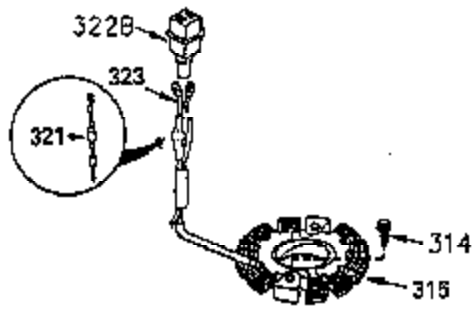

ILLUSTRATION SHOWS TYPICAL PARTS ONLY. ORDER BY PART NUMBER. PARTS NOT LISTED ARE SUPPLIED BY OEM.

OPTIONAL ELECTRIC STARTER MOTOR

OPTIONAL SPARK ARRESTOR

OPTIONAL DEBRIS SCREEN

Ref #	Part Number	Qty	Description
16	32651		Governor Lever
17	29916		Governor Lever Clamp
18	650548		Screw, 8-32 x 5/16"
19	35203		Extension Spring
28	30322		Lock Nut, 10-32
35	29826		Screw, 10-32 x 3/4"
36	29918		Lock Washer
37	29216		Lock Nut, 10-32
38	29642		Retaining Ring
60	35316		Blower Housing Extension
64	30063		Screw, Torx T-30, 1/4-20"
65	650128		Screw, 10-24 1/2"
66	30063		Screw, Torx T-30, 1/4-20"
131	30063		Screw, Torx T-30, 1/4-20 x 1/2"
172	28425		Valve Cover
173	35350		Breather Tube
174	650128		Screw, 10-24 x 1/2"
182	650517		Screw, 1/4-20 x 27/32"
186	35302		Governor Link
209A	30200		Screw, 10-24 x 9/16"
210	27793		Conduit Clip
211	28942		Screw, 10-32 x 3/8"
239A	34912		* Air Cleaner Gasket To Blower Housing
243	650875		Screw, 10-32 x 5-1/4"
266	650876		Screw, 5/16-18 x 1-1/4"
270	35292		Exhaust Manifold
271	35293		Locking Plate
325	27275		Wire Clip
327	34113		Starter Plug
361	30063		Screw, TorxT-30, 1/4-20 x 1/2"
370B	34387		Instruction Decal
380	632413		Carburetor (Incl. 184)
395	33605		Starter Motor (12 Volt)

ILLUSTRATION SHOWS TYPICAL PARTS ONLY. ORDER BY PART NUMBER. PARTS NOT LISTED ARE SUPPLIED BY OEM.

Ref #	Part Number	Qty	Description
64	30063		Screw, Torx T-30, 1/4-20"
131	30063		Screw, Torx T-30, 1/4-20 x 1/2"
239A	34912		* Air Cleaner Gasket To Blower Housing
243	650875		Screw, 10-32 x 5-1/4"
314	650873		Screw, 1/4-20 x 3/4"
315	611113		Alternator Coil (3 Amp)(Incl.321,322& 323)
321	611161		Diode
322	610921		Connector Body
323	610922		Terminal
325	27275		Wire Clip