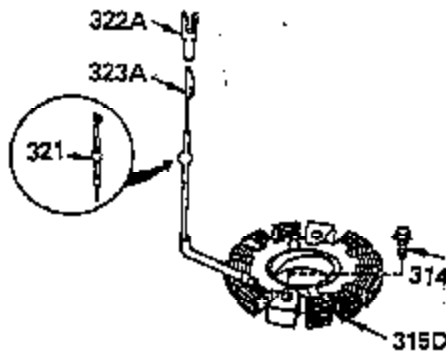

ILLUSTRATION SHOWS TYPICAL PARTS ONLY. ORDER BY PART NUMBER. PARTS NOT LISTED ARE SUPPLIED BY OEM.

OPTIONAL ELECTRIC STARTER MOTOR

OPTIONAL SPARK ARRESTOR

OPTIONAL DEBRIS SCREEN

Ref #	Part Number	Qty	Description
16	32651		Governor Lever
17	29916		Governor Lever Clamp
18	650548		Screw, 8-32 x 5/16"
19	35203		Extension Spring
28	30322		Lock Nut, 10-32
35	29826		Screw, 10-32 x 3/4"
36	29918		Lock Washer
37	29216		Lock Nut, 10-32
38	29642		Retaining Ring
60	35316		Blower Housing Extension
64	30063		Screw, Torx T-30, 1/4-20"
65	650128		Screw, 10-24 1/2"
66	30063		Screw, Torx T-30, 1/4-20"
131	30063		Screw, Torx T-30, 1/4-20 x 1/2"
172	28425		Valve Cover
173	35350		Breather Tube
174	650128		Screw, 10-24 x 1/2"
182	650517		Screw, 1/4-20 x 27/32"
186	35302		Governor Link
209A	30200		Screw, 10-24 x 9/16"
210	27793		Conduit Clip
211	28942		Screw, 10-32 x 3/8"
239A	34912		* Air Cleaner Gasket To Blower Housing
243	650875		Screw, 10-32 x 5-1/4"
266	650876		Screw, 5/16-18 x 1-1/4"
270	35292		Exhaust Manifold
271	35293		Locking Plate
325	27275		Wire Clip
327	34113		Starter Plug
361	30063		Screw, TorxT-30, 1/4-20 x 1/2"
370B	34387		Instruction Decal
380	632413		Carburetor (Incl. 184)
395	33605		Starter Motor (12 Volt)

ILLUSTRATION SHOWS TYPICAL PARTS ONLY. ORDER BY PART NUMBER. PARTS NOT LISTED ARE SUPPLIED BY OEM.

Ref #	Part Number	Qty	Description
64	30063		Screw, Torx T-30, 1/4-20"
131	30063		Screw, Torx T-30, 1/4-20 x 1/2"
239A	34912		* Air Cleaner Gasket To Blower Housing
243	650875		Screw, 10-32 x 5-1/4"
314	650873		Screw, 1/4-20 x 3/4"
315	611113		Alternator Coil (3 Amp)(Incl.321,322& 323)
321	611161		Diode
322	610921		Connector Body
323	610922		Terminal
325	27275		Wire Clip