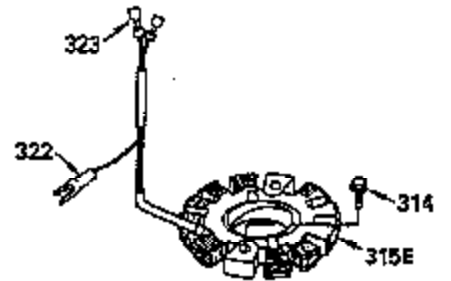

ILLUSTRATION SHOWS TYPICAL PARTS ONLY. ORDER BY PART NUMBER. PARTS NOT LISTED ARE SUPPLIED BY OEM.

OPTIONAL ELECTRIC STARTER MOTOR

OPTIONAL SPARK ARRESTOR

OPTIONAL DEBRIS SCREEN

Ref #	Part Number	Qty	Description
16	32651		Governor Lever
17	29916		Governor Lever Clamp
18	650548		Screw, 8-32 x 5/16"
19	35203		Extension Spring
28	30322		Lock Nut, 10-32
35	29826		Screw, 10-32 x 3/4"
36	29918		Lock Washer
37	29216		Lock Nut, 10-32
38	29642		Retaining Ring
60	35316		Blower Housing Extension
64	30063		Screw, Torx T-30, 1/4-20"
65	650128		Screw, 10-24 1/2"
66	30063		Screw, Torx T-30, 1/4-20"
131	30063		Screw, Torx T-30, 1/4-20 x 1/2"
172	28425		Valve Cover
173	35350		Breather Tube
174	650128		Screw, 10-24 x 1/2"
182	650517		Screw, 1/4-20 x 27/32"
186	35302		Governor Link
209A	30200		Screw, 10-24 x 9/16"
210	27793		Conduit Clip
211	28942		Screw, 10-32 x 3/8"
239A	34912		* Air Cleaner Gasket To Blower Housing
243	650875		Screw, 10-32 x 5-1/4"
266	650876		Screw, 5/16-18 x 1-1/4"
270	35292		Exhaust Manifold
271	35293		Locking Plate
325	27275		Wire Clip
327	34113		Starter Plug
361	30063		Screw, TorxT-30, 1/4-20 x 1/2"
370B	34387		Instruction Decal
380	632413		Carburetor (Incl. 184)
395	33605		Starter Motor (12 Volt)

ILLUSTRATION SHOWS TYPICAL PARTS ONLY. ORDER BY PART NUMBER. PARTS NOT LISTED ARE SUPPLIED BY OEM.

Ref #	Part Number	Qty	Description
64	30063		Screw, Torx T-30, 1/4-20"
131	30063		Screw, Torx T-30, 1/4-20 x 1/2"
239A	34912		* Air Cleaner Gasket To Blower Housing
243	650875		Screw, 10-32 x 5-1/4"
314	650873		Screw, 1/4-20 x 3/4"
315	611113		Alternator Coil (3 Amp)(Incl.321,322& 323)
321	611161		Diode
322	610921		Connector Body
323	610922		Terminal
325	27275		Wire Clip