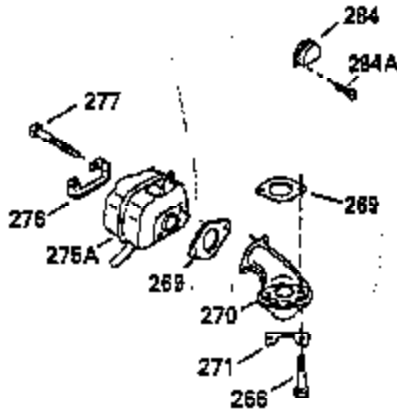

ILLUSTRATION SHOWS TYPICAL PARTS ONLY. ORDER BY PART NUMBER. PARTS NOT LISTED ARE SUPPLIED BY OEM.