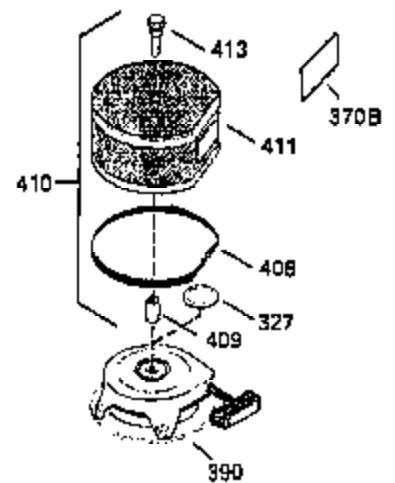

ILLUSTRATION SHOWS TYPICAL PARTS ONLY. ORDER BY PART NUMBER. PARTS NOT LISTED ARE SUPPLIED BY OEM.

**OPTIONAL ELECTRIC STARTER MOTOR**

**OPTIONAL SPARK ARRESTOR**

**OPTIONAL DEBRIS SCREEN**

Ref #	Part Number	Qty	Description
16	32651		Governor Lever
17	29916		Governor Lever Clamp
18	650548		Screw, 8-32 x 5/16"
19	35203		Extension Spring
28	30322		Lock Nut, 10-32
35	29826		Screw, 10-32 x 3/4"
36	29918		Lock Washer
37	29216		Lock Nut, 10-32
38	29642		Retaining Ring
60	35316		Blower Housing Extension
64	30063		Screw, Torx T-30, 1/4-20"
65	650128		Screw, 10-24 1/2"
66	30063		Screw, Torx T-30, 1/4-20"
131	30063		Screw, Torx T-30, 1/4-20 x 1/2"
172	28425		Valve Cover
173	35350		Breather Tube
174	650128		Screw, 10-24 x 1/2"
182	650517		Screw, 1/4-20 x 27/32"
186	35302		Governor Link
209A	30200		Screw, 10-24 x 9/16"
210	27793		Conduit Clip
211	28942		Screw, 10-32 x 3/8"
239A	34912		* Air Cleaner Gasket To Blower Housing
243	650875		Screw, 10-32 x 5-1/4"
271	35293		Locking Plate
325	27275		Wire Clip
327	34113		Starter Plug
361	30063		Screw, TorxT-30, 1/4-20 x 1/2"
370B	34387		Instruction Decal
380	632413		Carburetor (Incl. 184)
395	33605		Starter Motor (12 Volt)