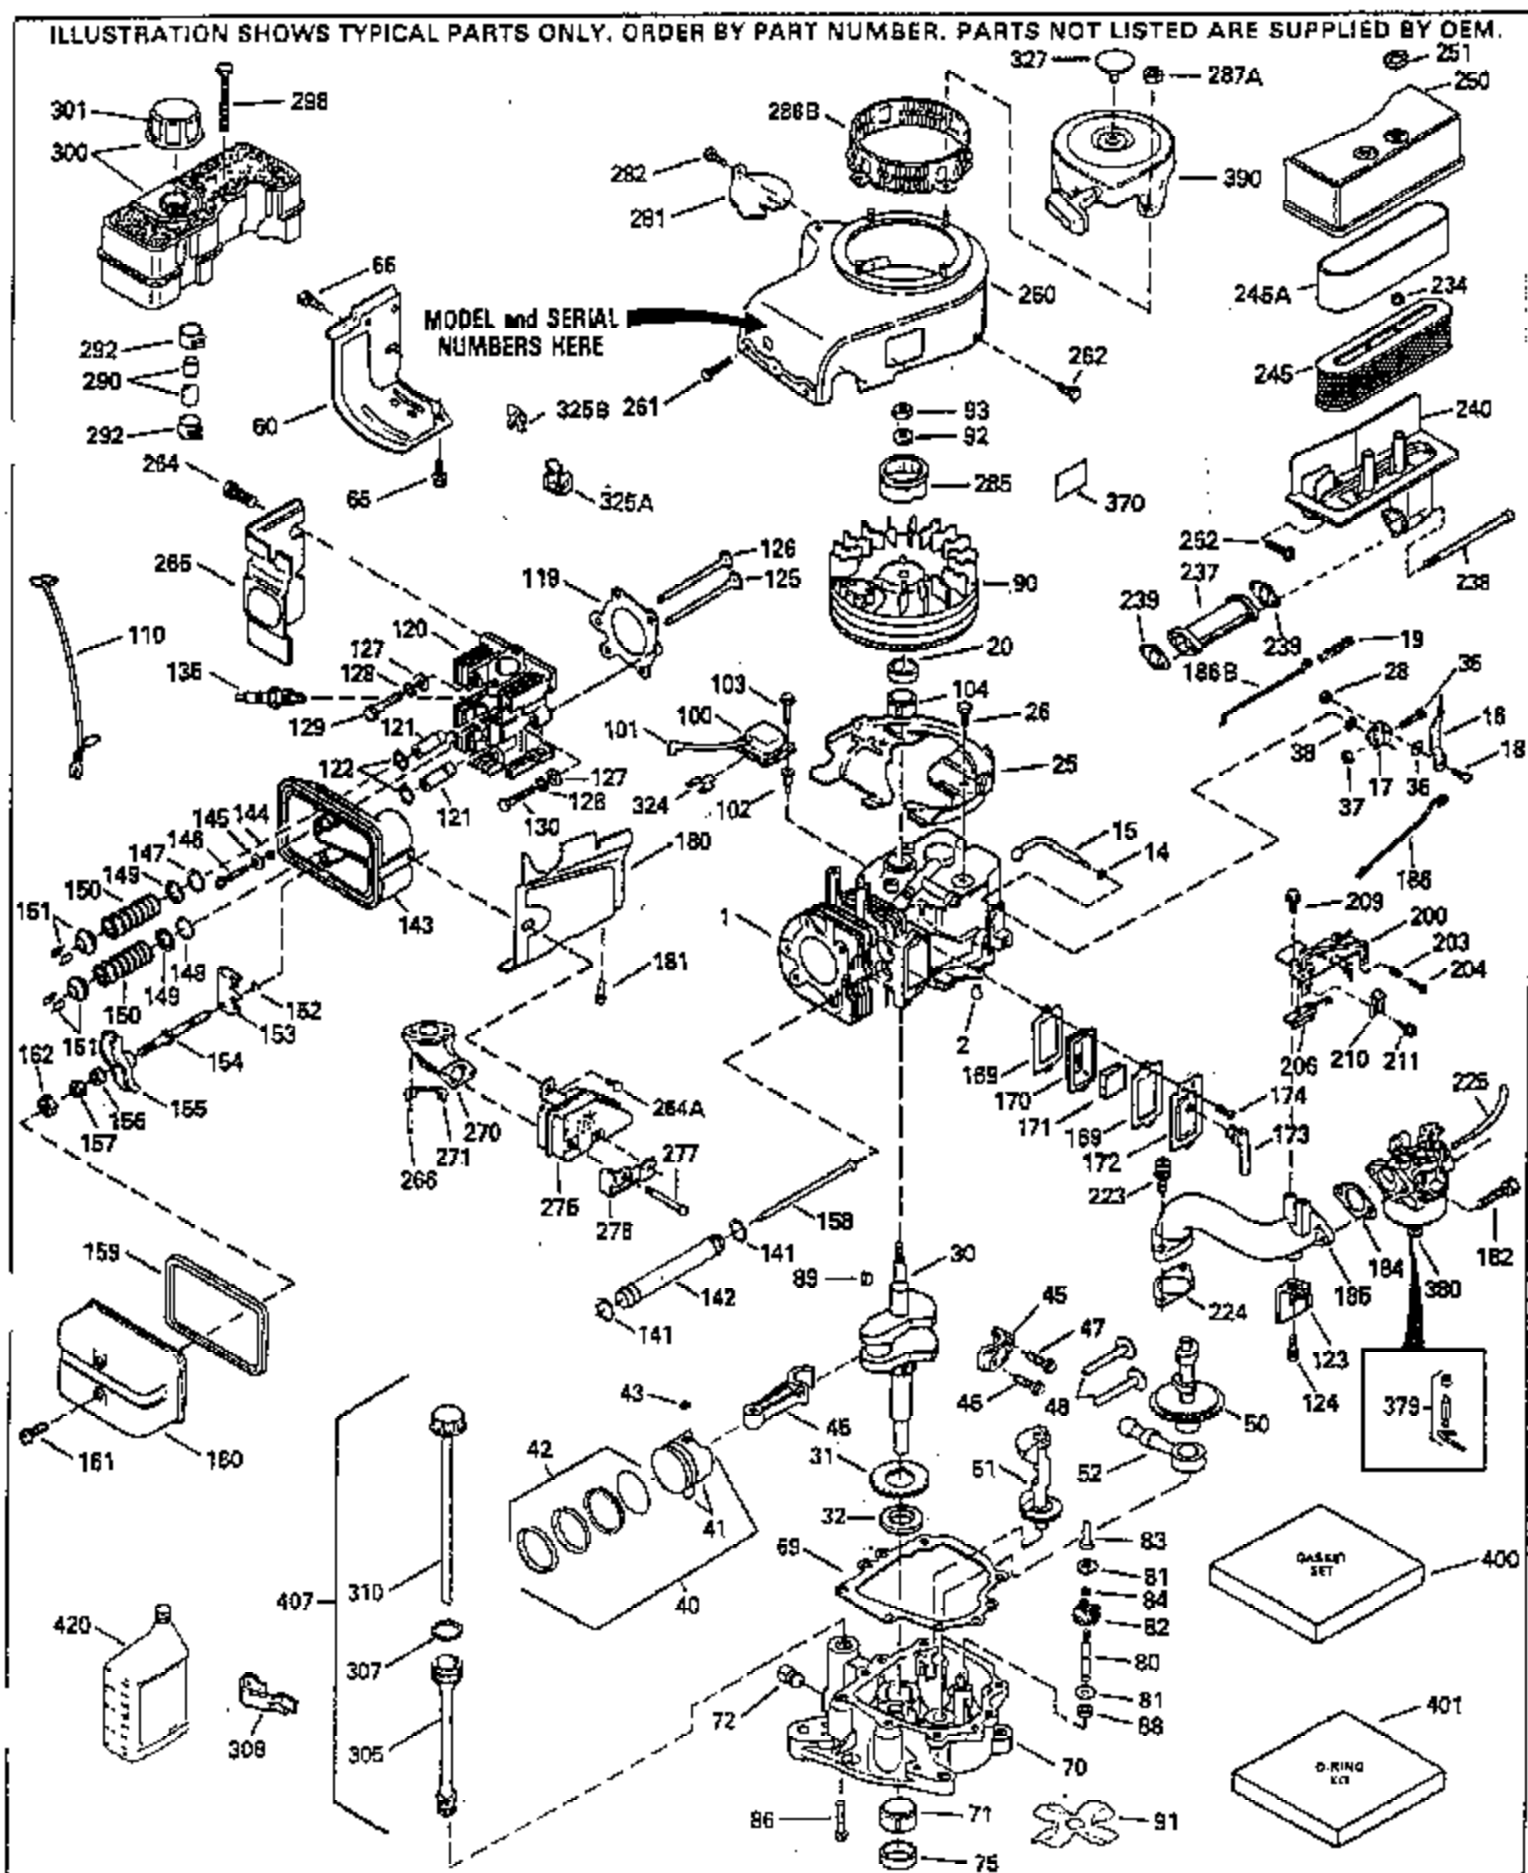

ILLUSTRATION SHOWS TYPICAL PARTS ONLY. ORDER BY PART NUMBER. PARTS NOT LISTED ARE SUPPLIED BY OEM.

Ref #	Part Number	Qty	Description
1	35323A		Cylinder (Incl. 2 & 20)
2	27652		Dowel Pin
14	28277		Washer
15	35324		Governor Rod
16	32651		Governor Lever
17	29916		Governor Lever Clamp
18	650548		Screw, 8-32 x 5/16"
19	35203		Extension Spring
20	35319		Oil Seal
25	37861		Blower Housing Baffle
28	30322		Lock Nut, 10-32
30	35336		Crankshaft
31	35327		Counterbalance Gear
32	35653		Shim Washer (.015") (Use as required)
35	29826		Screw, 10-32 x 3/4"
36	29918		Lock Washer
37	29216		Lock Nut, 10-32
38	29642		Retaining Ring
40	35339A		Piston, Pin & Ring Set (Std.)
40	35340A		Piston, Pin & Ring Set (.010" OS)
40	35341A		Piston, Pin & Ring Set (.020" OS)
41	35329		Piston & Pin Ass'y. (Std.) (Incl. 43)
41	35430		Piston & Pin Ass'y. (.010" OS) (Incl. 43)
41	35431		Piston & Pin Ass'y. (.020" OS) (Incl. 43)
42	34866A		Ring Set (Std.)
42	34867A		Ring Set (.010" OS)
42	35868A		Ring Set (.020" OS)
43	31919		Piston Pin Retaining Ring
45	35330A		Connecting Rod Ass'y. (Incl. 46 & 47)
46	650908		Connecting Rod Bolt
47	650882		Connecting Rod Bolt
48	35313		Valve Lifter
50	35314		Camshaft (MCR)
51	35315A		Counterbalance Weight
52	31356		Oil Pump Ass'y.
60	35316		Blower Housing Extension
64	30063		Screw, Torx T-30, 1/4-20"
65	650128		Screw, 10-24 1/2"
66	30063		Screw, Torx T-30, 1/4-20"
69	35317		* Flange Gasket
70	35318A		Mounting Flange
72	31927		Oil Drain Plug
75	35319		Oil Seal
80	35320		Governor Shaft
81	35479		Washer
82	35321		Governor Gear Ass'y.
83	35322		Governor Spool
84	29193		Retaining Ring
86	650833		Screw, 1/4-20 x 1-3/16"
88	31707A		Spacer (Incl. 81)
89	32589		Flywheel Key
90	611093		Flywheel
92	650880		Lock Washer
93	650881		Flywheel Nut
100	35135		Solid State Ignition
101	610118		Spark Plug Cover
102	650872		Solid State Mounting Stud
103	650814		Screw, Torx T-15, 10-24 x 1"