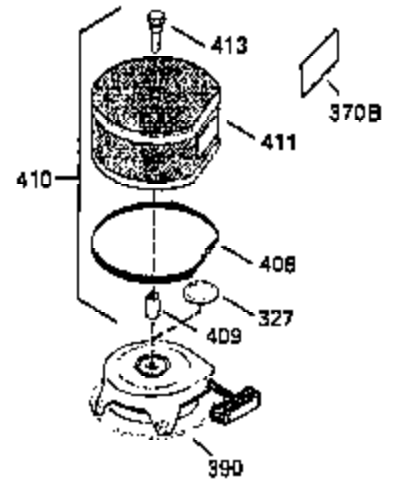

ILLUSTRATION SHOWS TYPICAL PARTS ONLY. ORDER BY PART NUMBER. PARTS NOT LISTED ARE SUPPLIED BY OEM.

OPTIONAL ELECTRIC STARTER MOTOR

OPTIONAL SPARK ARRESTOR

OPTIONAL DEBRIS SCREEN

Ref #	Part Number	Qty	Description
16	32651		Governor Lever
17	29916		Governor Lever Clamp
18	650548		Screw, 8-32 x 5/16"
19	35203		Extension Spring
28	30322		Lock Nut, 10-32
35	29826		Screw, 10-32 x 3/4"
36	29918		Lock Washer
37	29216		Lock Nut, 10-32
38	29642		Retaining Ring
60	35316		Blower Housing Extension
62	650760		Screw, 8-32 x 3/8"
63	28545		Grommet
64	30063		Screw, Torx T-30, 1/4-20"
65	650128		Screw, 10-24 1/2"
66	30063		Screw, Torx T-30, 1/4-20"
68	33356		Ground Terminal
131	30063		Screw, Torx T-30, 1/4-20 x 1/2"
172	28425		Valve Cover
173	35350		Breather Tube
174	650128		Screw, 10-24 x 1/2"
182	650517		Screw, 1/4-20 x 27/32"
186	35302		Governor Link
209A	30200		Screw, 10-24 x 9/16"
210	27793		Conduit Clip
211	28942		Screw, 10-32 x 3/8"
239A	34912		* Air Cleaner Gasket To Blower Housing
243	650875		Screw, 10-32 x 5-1/4"
271	35293		Locking Plate
325	34246		Wire Clip
327	34113		Starter Plug
361	30063		Screw, TorxT-30, 1/4-20 x 1/2"
370B	34387		Instruction Decal
380	632413		Carburetor (Incl. 184)
395	33605		Starter Motor (12 Volt)