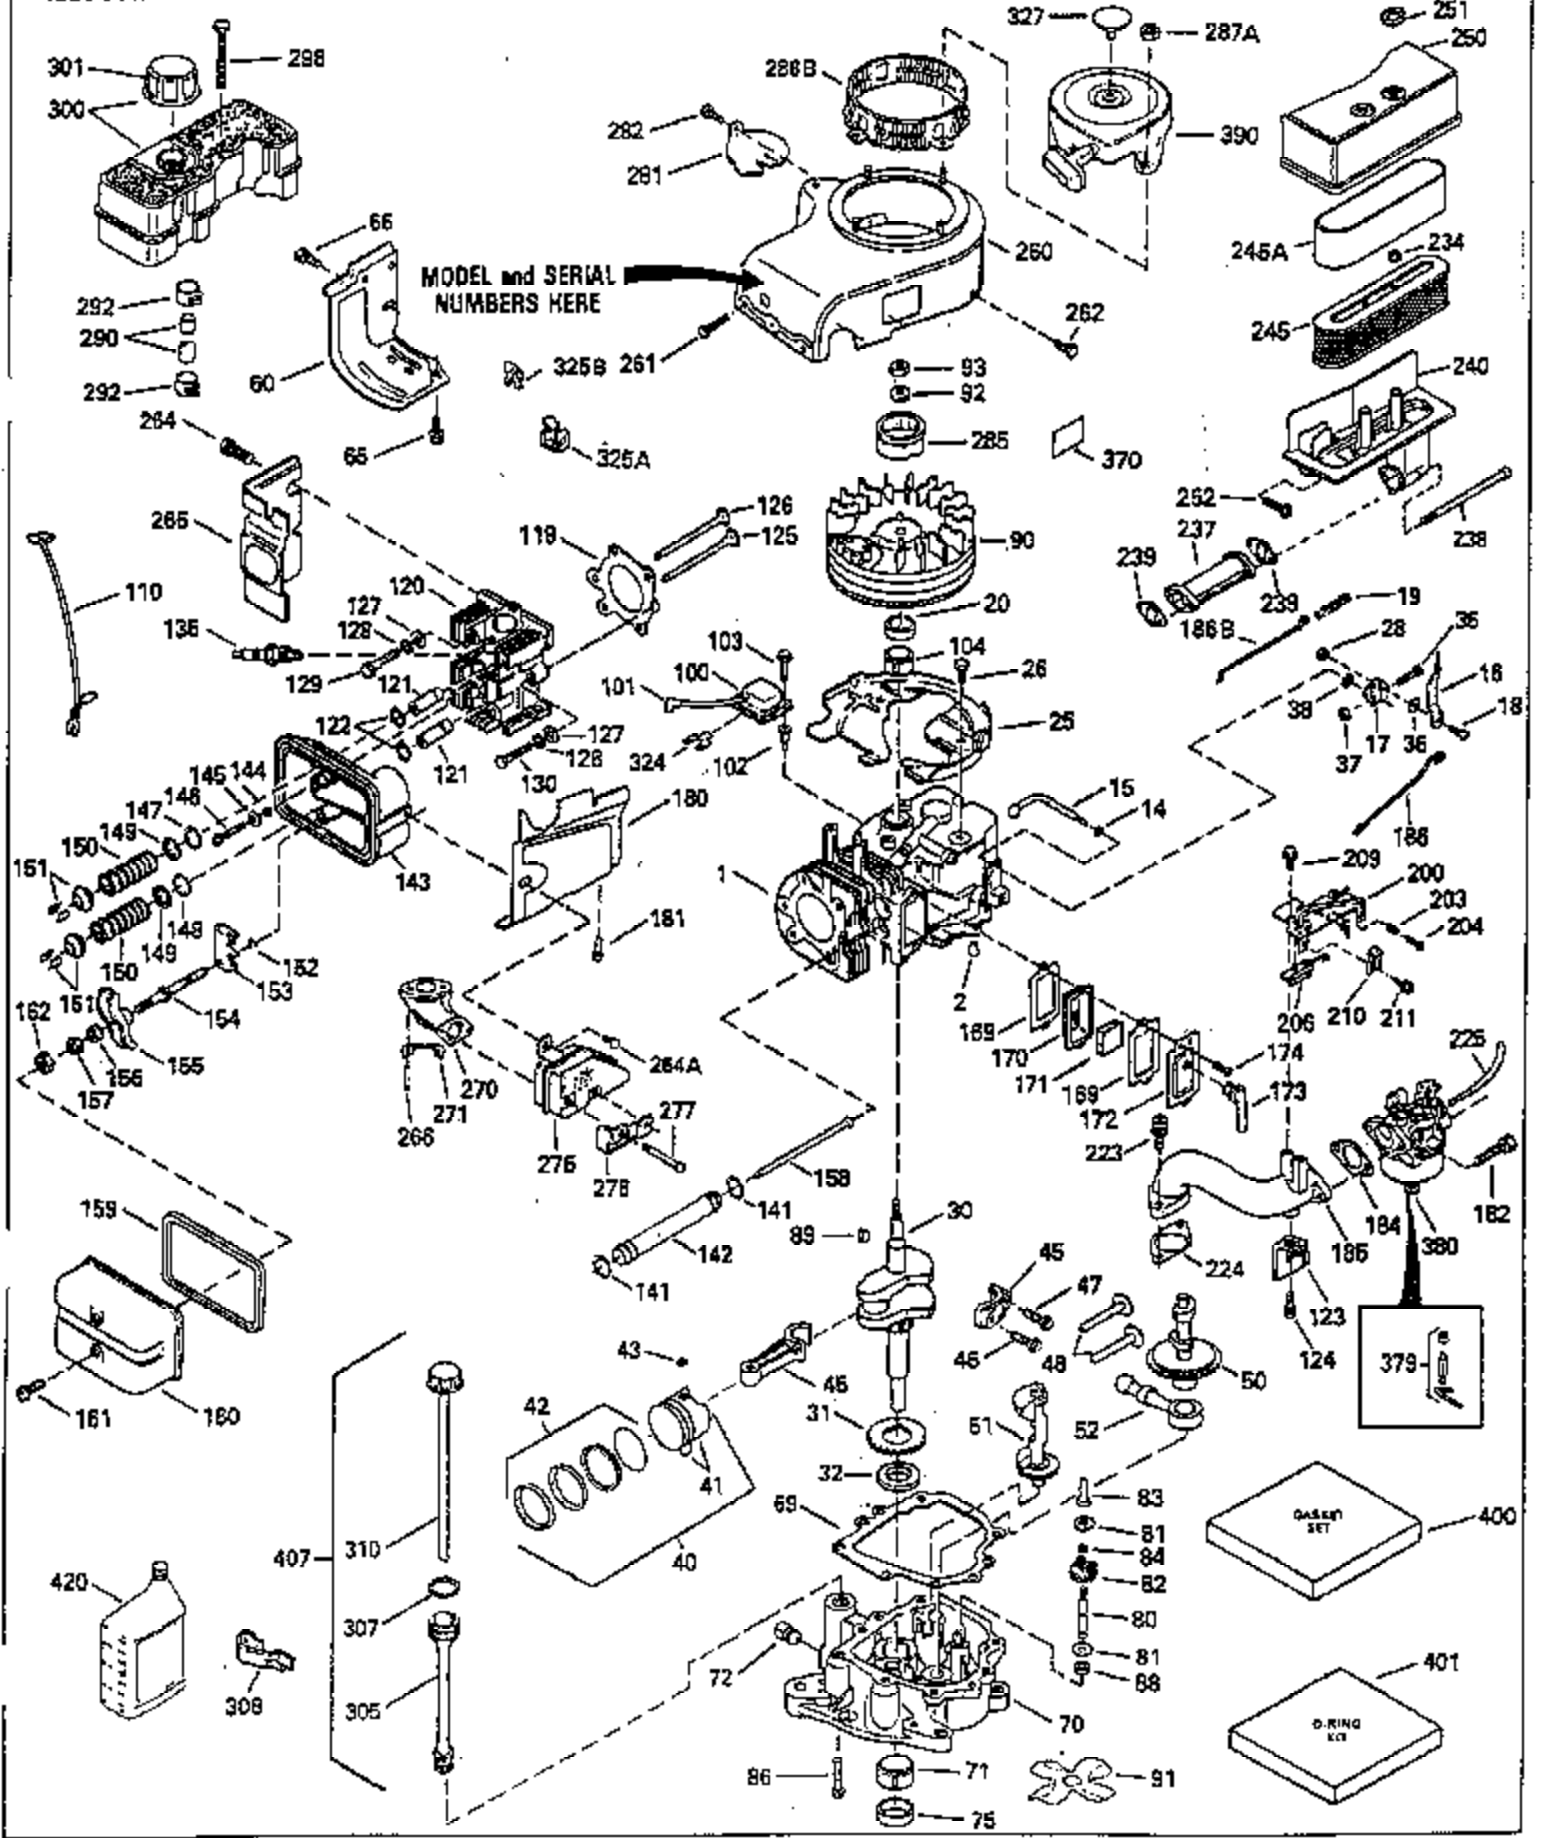

ILLUSTRATION SHOWS TYPICAL PARTS ONLY. ORDER BY PART NUMBER. PARTS NOT LISTED ARE SUPPLIED BY OEM.

MODEL and SERIAL
 NUMBERS HERE

379

GASKET SET
 400

O-RING KIT
 401

Ref #	Part Number	Qty	Description
1	35323A		Cylinder (Incl. 2 & 20)
2	27652		Dowel Pin
14	28277		Washer
15	35324		Governor Rod
16	32651		Governor Lever
17	29916		Governor Lever Clamp
18	650548		Screw, 8-32 x 5/16"
19	35203		Extension Spring
20	35319		Oil Seal
25	35326		Blower Housing Baffle
28	30322		Lock Nut, 10-32
30	35336		Crankshaft
31	35327		Counterbalance Gear
32	35653		Shim Washer (.015") (Use as required)
35	29826		Screw, 10-32 x 3/4"
36	29918		Lock Washer
37	29216		Lock Nut, 10-32
38	29642		Retaining Ring
40	35339A		Piston, Pin & Ring Set (Std.)
40	35340A		Piston, Pin & Ring Set (.010" OS)
40	35341A		Piston, Pin & Ring Set (.020" OS)
41	35329		Piston & Pin Ass'y. (Std.) (Incl. 43)
41	35430		Piston & Pin Ass'y. (.010" OS) (Incl. 43)
41	35431		Piston & Pin Ass'y. (.020" OS) (Incl. 43)
42	34866A		Ring Set (Std.)
42	34867A		Ring Set (.010" OS)
42	35868A		Ring Set (.020" OS)
43	31919		Piston Pin Retaining Ring
45	35330A		Connecting Rod Ass'y. (Incl. 46 & 47)
46	650908		Connecting Rod Bolt
47	650882		Connecting Rod Bolt
48	35313		Valve Lifter
50	35314		Camshaft (MCR)
51	35315A		Counterbalance Weight
52	31356		Oil Pump Ass'y.
60	35316		Blower Housing Extension
64	30063		Screw, Torx T-30, 1/4-20"
65	650128		Screw, 10-24 1/2"
66	30063		Screw, Torx T-30, 1/4-20"
69	35317		* Flange Gasket
70	35318A		Mounting Flange
72	31927		Oil Drain Plug
75	35319		Oil Seal
80	35320		Governor Shaft
81	35479		Washer
82	35321		Governor Gear Ass'y.
83	35322		Governor Spool
84	29193		Retaining Ring
86	650833		Screw, 1/4-20 x 1-3/16"
88	31707A		Spacer (Incl. 81)
89	32589		Flywheel Key
90	611093		Flywheel
92	650880		Lock Washer
93	650881		Flywheel Nut
100	35135		Solid State Ignition
101	610118		Spark Plug Cover
102	650872		Solid State Mounting Stud
103	650814		Screw, Torx T-15, 10-24 x 1"