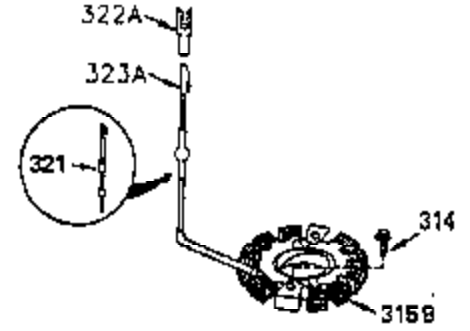

ILLUSTRATION SHOWS TYPICAL PARTS ONLY. ORDER BY PART NUMBER. PARTS NOT LISTED ARE SUPPLIED BY OEM.

OPTIONAL ELECTRIC STARTER MOTOR

OPTIONAL SPARK ARRESTOR

OPTIONAL DEBRIS SCREEN

Ref #	Part Number	Qty	Description
16	32651		Governor Lever
17	29916		Governor Lever Clamp
18	650548		Screw, 8-32 x 5/16"
19	35203		Extension Spring
28	30322		Lock Nut, 10-32
35	29826		Screw, 10-32 x 3/4"
36	29918		Lock Washer
37	29216		Lock Nut, 10-32
38	29642		Retaining Ring
60	35316		Blower Housing Extension
62	650760		Screw, 8-32 x 3/8"
63	28545		Grommet
64	30063		Screw, Torx T-30, 1/4-20"
65	650128		Screw, 10-24 1/2"
66	30063		Screw, Torx T-30, 1/4-20"
68	33356		Ground Terminal
131	30063		Screw, Torx T-30, 1/4-20 x 1/2"
172	28425		Valve Cover
173	35350		Breather Tube
174	650128		Screw, 10-24 x 1/2"
182	650517		Screw, 1/4-20 x 27/32"
186	35302		Governor Link
209A	30200		Screw, 10-24 x 9/16"
210	27793		Conduit Clip
211	28942		Screw, 10-32 x 3/8"
239A	34912		* Air Cleaner Gasket To Blower Housing
243	650875		Screw, 10-32 x 5-1/4"
271	35293		Locking Plate
325	34246		Wire Clip
327	34113		Starter Plug
361	30063		Screw, TorxT-30, 1/4-20 x 1/2"
370B	34387		Instruction Decal
380	632413		Carburetor (Incl. 184)
395	33605		Starter Motor (12 Volt)

ILLUSTRATION SHOWS TYPICAL PARTS ONLY. ORDER BY PART NUMBER. PARTS NOT LISTED ARE SUPPLIED BY OEM.

Ref #	Part Number	Qty	Description
64	30063		Screw, Torx T-30, 1/4-20"
131	30063		Screw, Torx T-30, 1/4-20 x 1/2"
239A	34912		* Air Cleaner Gasket To Blower Housing
243	650875		Screw, 10-32 x 5-1/4"
314	650873		Screw, 1/4-20 x 3/4"
315	611104		Alternator Coil (3/5 Split) (Incl.321 ,322&323)
321	611161		Diode
322	611142		Connector Body
323	611118		Terminal
325	34246		Wire Clip