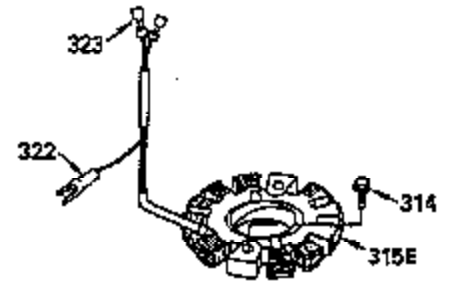

ILLUSTRATION SHOWS TYPICAL PARTS ONLY. ORDER BY PART NUMBER. PARTS NOT LISTED ARE SUPPLIED BY OEM.

OPTIONAL ELECTRIC STARTER MOTOR

OPTIONAL SPARK ARRESTOR

OPTIONAL DEBRIS SCREEN

Ref #	Part Number	Qty	Description
16	32651		Governor Lever
17	29916		Governor Lever Clamp
18	650548		Screw, 8-32 x 5/16"
19	35203		Extension Spring
28	30322		Lock Nut, 10-32
35	29826		Screw, 10-32 x 3/4"
36	29918		Lock Washer
37	29216		Lock Nut, 10-32
38	29642		Retaining Ring
60	35316		Blower Housing Extension
62	650760		Screw, 8-32 x 3/8"
63	28545		Grommet
64	30063		Screw, Torx T-30, 1/4-20"
65	650128		Screw, 10-24 1/2"
66	30063		Screw, Torx T-30, 1/4-20"
68	33356		Ground Terminal
131	30063		Screw, Torx T-30, 1/4-20 x 1/2"
172	28425		Valve Cover
173	35350		Breather Tube
174	650128		Screw, 10-24 x 1/2"
182	650517		Screw, 1/4-20 x 27/32"
186	35302		Governor Link
209A	30200		Screw, 10-24 x 9/16"
210	27793		Conduit Clip
211	28942		Screw, 10-32 x 3/8"
239A	34912		* Air Cleaner Gasket To Blower Housing
243	650875		Screw, 10-32 x 5-1/4"
271	35293		Locking Plate
325	34246		Wire Clip
327	34113		Starter Plug
361	30063		Screw, TorxT-30, 1/4-20 x 1/2"
370B	34387		Instruction Decal
380	632413		Carburetor (Incl. 184)
395	33605		Starter Motor (12 Volt)

ILLUSTRATION SHOWS TYPICAL PARTS ONLY. ORDER BY PART NUMBER. PARTS NOT LISTED ARE SUPPLIED BY OEM.

Ref #	Part Number	Qty	Description
64	30063		Screw, Torx T-30, 1/4-20"
131	30063		Screw, Torx T-30, 1/4-20 x 1/2"
239A	34912		* Air Cleaner Gasket To Blower Housing
243	650875		Screw, 10-32 x 5-1/4"
314	650873		Screw, 1/4-20 x 3/4"
315	611104		Alternator Coil (3/5 Split) (Incl.321 ,322&323)
321	611161		Diode
322	611142		Connector Body
323	611118		Terminal
325	34246		Wire Clip