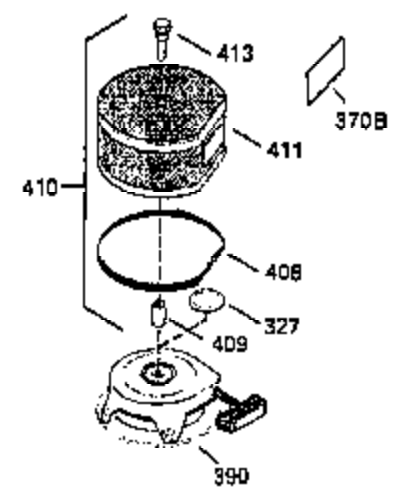

ILLUSTRATION SHOWS TYPICAL PARTS ONLY. ORDER BY PART NUMBER. PARTS NOT LISTED ARE SUPPLIED BY OEM.

OPTIONAL ELECTRIC STARTER MOTOR

OPTIONAL SPARK ARRESTOR

OPTIONAL DEBRIS SCREEN

Ref #	Part Number	Qty	Description
16	32651		Governor Lever
17	29916		Governor Lever Clamp
18	650548		Screw, 8-32 x 5/16"
19	35203		Extension Spring
28	30322		Lock Nut, 10-32
35	29826		Screw, 10-32 x 3/4"
36	29918		Lock Washer
37	29216		Lock Nut, 10-32
38	29642		Retaining Ring
60	35316		Blower Housing Extension
62	650760		Screw, 8-32 x 3/8"
63	28545		Grommet
64	30063		Screw, Torx T-30, 1/4-20"
65	650128		Screw, 10-24 1/2"
66	30063		Screw, Torx T-30, 1/4-20"
68	33356		Ground Terminal
131	30063		Screw, Torx T-30, 1/4-20 x 1/2"
172	28425		Valve Cover
173	35350		Breather Tube
174	650128		Screw, 10-24 x 1/2"
182	650517		Screw, 1/4-20 x 27/32"
186	35302		Governor Link
209A	30200		Screw, 10-24 x 9/16"
210	27793		Conduit Clip
211	28942		Screw, 10-32 x 3/8"
239A	34912		* Air Cleaner Gasket To Blower Housing
243	650875		Screw, 10-32 x 5-1/4"
271	35293		Locking Plate
325	34246		Wire Clip
327	34113		Starter Plug
361	30063		Screw, TorxT-30, 1/4-20 x 1/2"
370B	34387		Instruction Decal
380	632413		Carburetor (Incl. 184)
395	33605		Starter Motor (12 Volt)

ILLUSTRATION SHOWS TYPICAL PARTS ONLY. ORDER BY PART NUMBER. PARTS NOT LISTED ARE SUPPLIED BY OEM.

Ref #	Part Number	Qty	Description
64	30063		Screw, Torx T-30, 1/4-20"
131	30063		Screw, Torx T-30, 1/4-20 x 1/2"
239A	34912		* Air Cleaner Gasket To Blower Housing
243	650875		Screw, 10-32 x 5-1/4"
314	650873		Screw, 1/4-20 x 3/4"
315	611104		Alternator Coil (3/5 Split) (Incl.321 ,322&323)
321	611161		Diode
322	611142		Connector Body
323	611118		Terminal
325	34246		Wire Clip