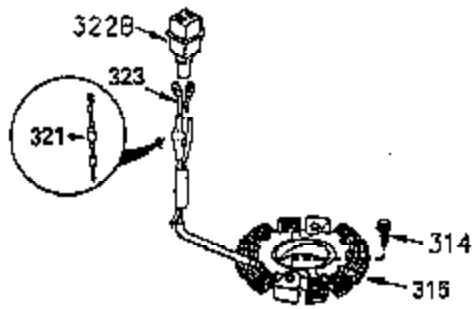

ILLUSTRATION SHOWS TYPICAL PARTS ONLY. ORDER BY PART NUMBER. PARTS NOT LISTED ARE SUPPLIED BY OEM.

OPTIONAL ELECTRIC STARTER MOTOR

OPTIONAL SPARK ARRESTOR

OPTIONAL DEBRIS SCREEN

Ref #	Part Number	Qty	Description
16	32651		Governor Lever
17	29916		Governor Lever Clamp
18	650548		Screw, 8-32 x 5/16"
19	35203		Extension Spring
28	30322		Lock Nut, 10-32
35	29826		Screw, 10-32 x 3/4"
36	29918		Lock Washer
37	29216		Lock Nut, 10-32
38	29642		Retaining Ring
60	35316		Blower Housing Extension
62	650760		Screw, 8-32 x 3/8"
63	28545		Grommet
64	30063		Screw, Torx T-30, 1/4-20"
65	650128		Screw, 10-24 1/2"
66	30063		Screw, Torx T-30, 1/4-20"
68	33356		Ground Terminal
131	30063		Screw, Torx T-30, 1/4-20 x 1/2"
172	28425		Valve Cover
173	35350		Breather Tube
174	650128		Screw, 10-24 x 1/2"
182	650517		Screw, 1/4-20 x 27/32"
186	35302		Governor Link
209A	30200		Screw, 10-24 x 9/16"
210	27793		Conduit Clip
211	28942		Screw, 10-32 x 3/8"
239A	34912		* Air Cleaner Gasket To Blower Housing
243	650875		Screw, 10-32 x 5-1/4"
271	35293		Locking Plate
325	34246		Wire Clip
327	34113		Starter Plug
361	30063		Screw, TorxT-30, 1/4-20 x 1/2"
370B	34387		Instruction Decal
380	632413		Carburetor (Incl. 184)
395	33605		Starter Motor (12 Volt)

ILLUSTRATION SHOWS TYPICAL PARTS ONLY. ORDER BY PART NUMBER. PARTS NOT LISTED ARE SUPPLIED BY OEM.

Ref #	Part Number	Qty	Description
64	30063		Screw, Torx T-30, 1/4-20"
131	30063		Screw, Torx T-30, 1/4-20 x 1/2"
239A	34912		* Air Cleaner Gasket To Blower Housing
243	650875		Screw, 10-32 x 5-1/4"
314	650873		Screw, 1/4-20 x 3/4"
315	611104		Alternator Coil (3/5 Split) (Incl.321 ,322&323)
321	611161		Diode
322	611142		Connector Body
323	611118		Terminal
325	34246		Wire Clip