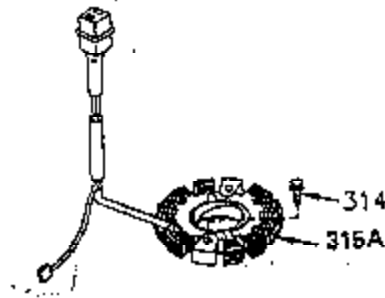

ILLUSTRATION SHOWS TYPICAL PARTS ONLY. ORDER BY PART NUMBER. PARTS NOT LISTED ARE SUPPLIED BY OEM.

OPTIONAL ELECTRIC STARTER MOTOR

OPTIONAL SPARK ARRESTOR

OPTIONAL DEBRIS SCREEN

Ref #	Part Number	Qty	Description
16	32651		Governor Lever
17	29916		Governor Lever Clamp
18	650548		Screw, 8-32 x 5/16"
19	35203		Extension Spring
28	30322		Lock Nut, 10-32
35	29826		Screw, 10-32 x 3/4"
36	29918		Lock Washer
37	29216		Lock Nut, 10-32
38	29642		Retaining Ring
60	35316		Blower Housing Extension
62	650760		Screw, 8-32 x 3/8"
63	28545		Grommet
64	30063		Screw, Torx T-30, 1/4-20"
65	650128		Screw, 10-24 1/2"
66	30063		Screw, Torx T-30, 1/4-20"
68	33356		Ground Terminal
131	30063		Screw, Torx T-30, 1/4-20 x 1/2"
172	28425		Valve Cover
173	35350		Breather Tube
174	650128		Screw, 10-24 x 1/2"
182	650517		Screw, 1/4-20 x 27/32"
186	35302		Governor Link
209A	30200		Screw, 10-24 x 9/16"
210	27793		Conduit Clip
211	28942		Screw, 10-32 x 3/8"
239A	34912		* Air Cleaner Gasket To Blower Housing
243	650875		Screw, 10-32 x 5-1/4"
271	35293		Locking Plate
325	34246		Wire Clip
327	34113		Starter Plug
361	30063		Screw, TorxT-30, 1/4-20 x 1/2"
370B	34387		Instruction Decal
380	632413		Carburetor (Incl. 184)
395	33605		Starter Motor (12 Volt)

ILLUSTRATION SHOWS TYPICAL PARTS ONLY. ORDER BY PART NUMBER. PARTS NOT LISTED ARE SUPPLIED BY OEM.

Ref #	Part Number	Qty	Description
64	30063		Screw, Torx T-30, 1/4-20"
131	30063		Screw, Torx T-30, 1/4-20 x 1/2"
239A	34912		* Air Cleaner Gasket To Blower Housing
243	650875		Screw, 10-32 x 5-1/4"
314	650873		Screw, 1/4-20 x 3/4"
315	611104		Alternator Coil (3/5 Split) (Incl.321 ,322&323)
321	611161		Diode
322	611142		Connector Body
323	611118		Terminal
325	34246		Wire Clip