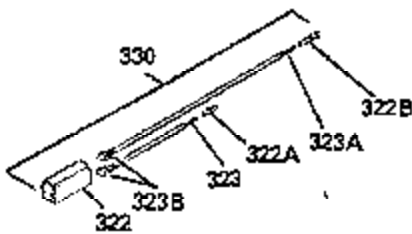

ILLUSTRATION SHOWS TYPICAL PARTS ONLY. ORDER BY PART NUMBER. PARTS NOT LISTED ARE SUPPLIED BY OEM. .

Ref #	Part Number	Qty	Description
64	30063		Screw, Torx T-30, 1/4-20"
131	30063		Screw, Torx T-30, 1/4-20 x 1/2"
239A	34912		* Air Cleaner Gasket To Blower Housing
240A	34909		Air Cleaner Body
243	650875		Screw, 10-32 x 5-1/4"
245	35108		Air Cleaner Filter
245B	34910		Air Cleaner Filter
250A	34911		Air Cleaner Cover
252A	650784		Screw, 10-24 x 11/16"
260B	35338A		Blower Housing
262	29747B		Screw, Torx T-40, 5/16-24 x 21/32"
285A	35411		Starter Screen
287			Pop Rivet (Can Be Purchased Locally)
290	30705		Fuel Line
292	26460		Fuel Line Clamp
308A	35437		Fill Tube Clip
325	34246		Wire Clip
327	34113		Starter Plug
370B	34387		Instruction Decal
380	632413		Carburetor (Incl. 184)

ILLUSTRATION SHOWS TYPICAL PARTS ONLY. ORDER BY PART NUMBER. PARTS NOT LISTED ARE SUPPLIED BY OEM.

Ref #	Part Number	Qty	Description
64	30063		Screw, Torx T-30, 1/4-20"
131	30063		Screw, Torx T-30, 1/4-20 x 1/2"
239A	34912		* Air Cleaner Gasket To Blower Housing
243	650875		Screw, 10-32 x 5-1/4"
314	650873		Screw, 1/4-20 x 3/4"
315	611104		Alternator Coil (3/5 Split) (Incl.321 ,322&323)
321	611161		Diode
322	611142		Connector Body
323	611118		Terminal
325	34246		Wire Clip