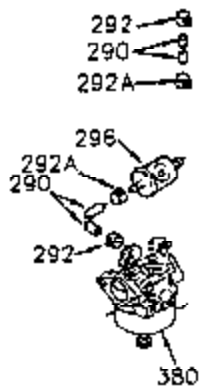

ILLUSTRATION SHOWS TYPICAL PARTS ONLY. ORDER BY PART NUMBER. PARTS NOT LISTED ARE SUPPLIED BY OEM. .

Ref #	Part Number	Qty	Description
64	30063		Screw, Torx T-30, 1/4-20"
131	30063		Screw, Torx T-30, 1/4-20 x 1/2"
239A	34912		* Air Cleaner Gasket To Blower Housing
240A	34909		Air Cleaner Body
243	650875		Screw, 10-32 x 5-1/4"
245	35108		Air Cleaner Filter
245B	34910		Air Cleaner Filter
250A	34911		Air Cleaner Cover
252A	650784		Screw, 10-24 x 11/16"
260B	35338A		Blower Housing
262	29747B		Screw, Torx T-40, 5/16-24 x 21/32"
285A	35411		Starter Screen
287			Pop Rivet (Can Be Purchased Locally)
290	30705		Fuel Line
292	26460		Fuel Line Clamp
308A	35437		Fill Tube Clip
325	34246		Wire Clip
327	34113		Starter Plug
370B	34387		Instruction Decal
380	632413		Carburetor (Incl. 184)