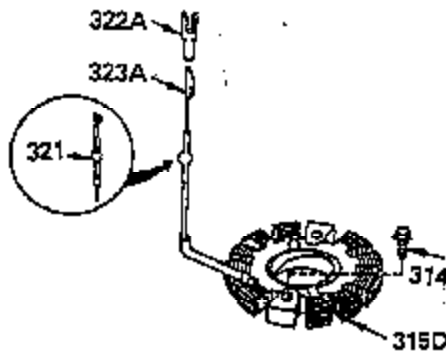

ILLUSTRATION SHOWS TYPICAL PARTS ONLY. ORDER BY PART NUMBER. PARTS NOT LISTED ARE SUPPLIED BY OEM.

OPTIONAL ELECTRIC STARTER MOTOR

OPTIONAL SPARK ARRESTOR

OPTIONAL DEBRIS SCREEN

Ref #	Part Number	Qty	Description
16	32651		Governor Lever
17	29916		Governor Lever Clamp
18	650548		Screw, 8-32 x 5/16"
19	35203		Extension Spring
28	30322		Lock Nut, 10-32
35	29826		Screw, 10-32 x 3/4"
36	29918		Lock Washer
37	29216		Lock Nut, 10-32
38	29642		Retaining Ring
60	35316		Blower Housing Extension
62	650760		Screw, 8-32 x 3/8"
63	28545		Grommet
64	30063		Screw, Torx T-30, 1/4-20"
65	650128		Screw, 10-24 1/2"
66	30063		Screw, Torx T-30, 1/4-20"
68	33356		Ground Terminal
131	30063		Screw, Torx T-30, 1/4-20 x 1/2"
172	28425		Valve Cover
173	35350		Breather Tube
174	650128		Screw, 10-24 x 1/2"
182	650517		Screw, 1/4-20 x 27/32"
186	35302		Governor Link
209A	30200		Screw, 10-24 x 9/16"
210	27793		Conduit Clip
211	28942		Screw, 10-32 x 3/8"
239A	34912		* Air Cleaner Gasket To Blower Housing
243	650875		Screw, 10-32 x 5-1/4"
271	35293		Locking Plate
325	34246		Wire Clip
327	34113		Starter Plug
361	30063		Screw, TorxT-30, 1/4-20 x 1/2"
370B	34387		Instruction Decal
380	632413		Carburetor (Incl. 184)
395	33605		Starter Motor (12 Volt)

ILLUSTRATION SHOWS TYPICAL PARTS ONLY. ORDER BY PART NUMBER. PARTS NOT LISTED ARE SUPPLIED BY OEM.

Ref #	Part Number	Qty	Description
64	30063		Screw, Torx T-30, 1/4-20"
131	30063		Screw, Torx T-30, 1/4-20 x 1/2"
239A	34912		* Air Cleaner Gasket To Blower Housing
243	650875		Screw, 10-32 x 5-1/4"
314	650873		Screw, 1/4-20 x 3/4"
315	611104		Alternator Coil (3/5 Split) (Incl.321 ,322&323)
321	611161		Diode
322	611142		Connector Body
323	611118		Terminal
325	34246		Wire Clip