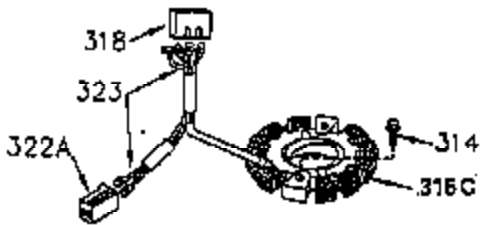

ILLUSTRATION SHOWS TYPICAL PARTS ONLY. ORDER BY PART NUMBER. PARTS NOT LISTED ARE SUPPLIED BY OEM.

OPTIONAL ELECTRIC STARTER MOTOR

OPTIONAL SPARK ARRESTOR

OPTIONAL DEBRIS SCREEN

Ref #	Part Number	Qty	Description
16	32651		Governor Lever
17	29916		Governor Lever Clamp
18	650548		Screw, 8-32 x 5/16"
19	35203		Extension Spring
28	30322		Lock Nut, 10-32
35	29826		Screw, 10-32 x 3/4"
36	29918		Lock Washer
37	29216		Lock Nut, 10-32
38	29642		Retaining Ring
60	35316		Blower Housing Extension
62	650760		Screw, 8-32 x 3/8"
63	28545		Grommet
64	30063		Screw, Torx T-30, 1/4-20"
65	650128		Screw, 10-24 1/2"
66	30063		Screw, Torx T-30, 1/4-20"
68	33356		Ground Terminal
131	30063		Screw, Torx T-30, 1/4-20 x 1/2"
172	28425		Valve Cover
173	35350		Breather Tube
174	650128		Screw, 10-24 x 1/2"
182	650517		Screw, 1/4-20 x 27/32"
186	35302		Governor Link
209A	30200		Screw, 10-24 x 9/16"
210	27793		Conduit Clip
211	28942		Screw, 10-32 x 3/8"
239A	34912		* Air Cleaner Gasket To Blower Housing
243	650875		Screw, 10-32 x 5-1/4"
271	35293		Locking Plate
325	34246		Wire Clip
327	34113		Starter Plug
361	30063		Screw, TorxT-30, 1/4-20 x 1/2"
370B	34387		Instruction Decal
380	632413		Carburetor (Incl. 184)
395	33605		Starter Motor (12 Volt)

ILLUSTRATION SHOWS TYPICAL PARTS ONLY. ORDER BY PART NUMBER. PARTS NOT LISTED ARE SUPPLIED BY OEM.

Ref #	Part Number	Qty	Description
64	30063		Screw, Torx T-30, 1/4-20"
131	30063		Screw, Torx T-30, 1/4-20 x 1/2"
239A	34912		* Air Cleaner Gasket To Blower Housing
243	650875		Screw, 10-32 x 5-1/4"
314	650873		Screw, 1/4-20 x 3/4"
315	611104		Alternator Coil (3/5 Split) (Incl.321 ,322&323)
321	611161		Diode
322	611142		Connector Body
323	611118		Terminal
325	34246		Wire Clip