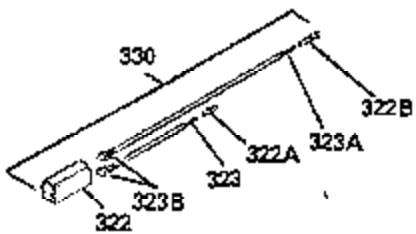

ILLUSTRATION SHOWS TYPICAL PARTS ONLY. ORDER BY PART NUMBER. PARTS NOT LISTED ARE SUPPLIED BY OEM.

**OPTIONAL ELECTRIC STARTER MOTOR**

**OPTIONAL SPARK ARRESTOR**

**OPTIONAL DEBRIS SCREEN**

Ref #	Part Number	Qty	Description
	16 35520		Governor Lever
	17 29916		Governor Lever Clamp
	18 650548		Screw, 8-32 x 5/16"
	19 35203		Extension Spring
	28 30322		Lock Nut, 10-32
	35 29826		Screw, 10-32 x 3/4"
	36 29918		Lock Washer
	37 29216		Lock Nut, 10-32
	38 29642		Retaining Ring
	60 35316		Blower Housing Extension
	62 650760		Screw, 8-32 x 3/8"
	63 28545		Grommet
	64 30063		Screw, Torx T-30, 1/4-20"
	65 650128		Screw, 10-24 1/2"
	66 30063		Screw, Torx T-30, 1/4-20"
	68 33356		Ground Terminal
	131 30063		Screw, Torx T-30, 1/4-20 x 1/2"
	172 28425		Valve Cover
	173 35350		Breather Tube
	174 650128		Screw, 10-24 x 1/2"
	182 650517		Screw, 1/4-20 x 27/32"
	186 35522		Governor Link
	209A 30200		Screw, 10-24 x 9/16"
	210 27793		Conduit Clip
	211 28942		Screw, 10-32 x 3/8"
	239A 34912		* Air Cleaner Gasket To Blower Housing
	243 650875		Screw, 10-32 x 5-1/4"
	271 35293		Locking Plate
	325 34246		Wire Clip
	327 34113		Starter Plug
	361 30063		Screw, TorxT-30, 1/4-20 x 1/2"
	370B 34387		Instruction Decal
	380 632413		Carburetor (Incl. 184)
	395 33605		Starter Motor (12 Volt)

ILLUSTRATION SHOWS TYPICAL PARTS ONLY. ORDER BY PART NUMBER. PARTS NOT LISTED ARE SUPPLIED BY OEM.

Ref #	Part Number	Qty	Description
64	30063		Screw, Torx T-30, 1/4-20"
131	30063		Screw, Torx T-30, 1/4-20 x 1/2"
239A	34912		* Air Cleaner Gasket To Blower Housing
243	650875		Screw, 10-32 x 5-1/4"
314	650873		Screw, 1/4-20 x 3/4"
315	611104		Alternator Coil (3/5 Split) (Incl.321 ,322&323)
321	611161		Diode
322	611142		Connector Body
323	611118		Terminal
325	34246		Wire Clip