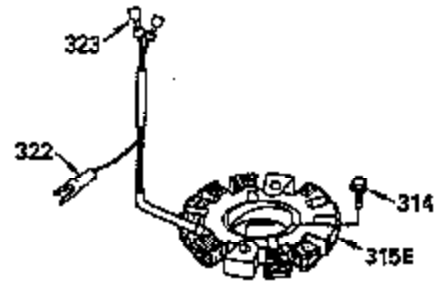

ILLUSTRATION SHOWS TYPICAL PARTS ONLY. ORDER BY PART NUMBER. PARTS NOT LISTED ARE SUPPLIED BY OEM.

**OPTIONAL ELECTRIC STARTER MOTOR**

**OPTIONAL SPARK ARRESTOR**

**OPTIONAL DEBRIS SCREEN**

Ref #	Part Number	Qty	Description
	16 35520		Governor Lever
	17 29916		Governor Lever Clamp
	18 650548		Screw, 8-32 x 5/16"
	19 35203		Extension Spring
	28 30322		Lock Nut, 10-32
	35 29826		Screw, 10-32 x 3/4"
	36 29918		Lock Washer
	37 29216		Lock Nut, 10-32
	38 29642		Retaining Ring
	60 35316		Blower Housing Extension
	62 650760		Screw, 8-32 x 3/8"
	63 28545		Grommet
	64 30063		Screw, Torx T-30, 1/4-20"
	65 650128		Screw, 10-24 1/2"
	66 30063		Screw, Torx T-30, 1/4-20"
	68 33356		Ground Terminal
	131 30063		Screw, Torx T-30, 1/4-20 x 1/2"
	172 28425		Valve Cover
	173 35350		Breather Tube
	174 650128		Screw, 10-24 x 1/2"
	182 650517		Screw, 1/4-20 x 27/32"
	186 35522		Governor Link
	209A 30200		Screw, 10-24 x 9/16"
	210 27793		Conduit Clip
	211 28942		Screw, 10-32 x 3/8"
	239A 34912		* Air Cleaner Gasket To Blower Housing
	243 650875		Screw, 10-32 x 5-1/4"
	271 35293		Locking Plate
	325 34246		Wire Clip
	327 34113		Starter Plug
	361 30063		Screw, TorxT-30, 1/4-20 x 1/2"
	370B 34387		Instruction Decal
	380 632413		Carburetor (Incl. 184)
	395 33605		Starter Motor (12 Volt)

ILLUSTRATION SHOWS TYPICAL PARTS ONLY. ORDER BY PART NUMBER. PARTS NOT LISTED ARE SUPPLIED BY OEM.

Ref #	Part Number	Qty	Description
64	30063		Screw, Torx T-30, 1/4-20"
131	30063		Screw, Torx T-30, 1/4-20 x 1/2"
239A	34912		* Air Cleaner Gasket To Blower Housing
243	650875		Screw, 10-32 x 5-1/4"
314	650873		Screw, 1/4-20 x 3/4"
315	611104		Alternator Coil (3/5 Split) (Incl.321 ,322&323)
321	611161		Diode
322	611142		Connector Body
323	611118		Terminal
325	34246		Wire Clip