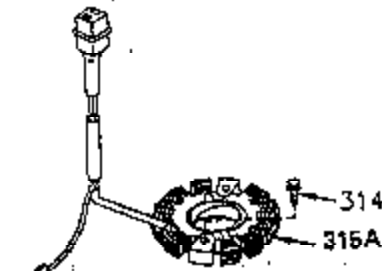

ILLUSTRATION SHOWS TYPICAL PARTS ONLY. ORDER BY PART NUMBER. PARTS NOT LISTED ARE SUPPLIED BY OEM.

**OPTIONAL ELECTRIC STARTER MOTOR**

**OPTIONAL SPARK ARRESTOR**

**OPTIONAL DEBRIS SCREEN**

Ref #	Part Number	Qty	Description
	16 35520		Governor Lever
	17 29916		Governor Lever Clamp
	18 650548		Screw, 8-32 x 5/16"
	19 35203		Extension Spring
	28 30322		Lock Nut, 10-32
	35 29826		Screw, 10-32 x 3/4"
	36 29918		Lock Washer
	37 29216		Lock Nut, 10-32
	38 29642		Retaining Ring
	60 35316		Blower Housing Extension
	62 650760		Screw, 8-32 x 3/8"
	63 28545		Grommet
	64 30063		Screw, Torx T-30, 1/4-20"
	65 650128		Screw, 10-24 1/2"
	66 30063		Screw, Torx T-30, 1/4-20"
	68 33356		Ground Terminal
	131 30063		Screw, Torx T-30, 1/4-20 x 1/2"
	172 28425		Valve Cover
	173 35350		Breather Tube
	174 650128		Screw, 10-24 x 1/2"
	182 650517		Screw, 1/4-20 x 27/32"
	186 35522		Governor Link
	209A 30200		Screw, 10-24 x 9/16"
	210 27793		Conduit Clip
	211 28942		Screw, 10-32 x 3/8"
	239A 34912		* Air Cleaner Gasket To Blower Housing
	243 650875		Screw, 10-32 x 5-1/4"
	271 35293		Locking Plate
	325 34246		Wire Clip
	327 34113		Starter Plug
	361 30063		Screw, TorxT-30, 1/4-20 x 1/2"
	370B 34387		Instruction Decal
	380 632413		Carburetor (Incl. 184)
	395 33605		Starter Motor (12 Volt)

ILLUSTRATION SHOWS TYPICAL PARTS ONLY. ORDER BY PART NUMBER. PARTS NOT LISTED ARE SUPPLIED BY OEM.

Ref #	Part Number	Qty	Description
64	30063		Screw, Torx T-30, 1/4-20"
131	30063		Screw, Torx T-30, 1/4-20 x 1/2"
239A	34912		* Air Cleaner Gasket To Blower Housing
243	650875		Screw, 10-32 x 5-1/4"
314	650873		Screw, 1/4-20 x 3/4"
315	611104		Alternator Coil (3/5 Split) (Incl.321 ,322&323)
321	611161		Diode
322	611142		Connector Body
323	611118		Terminal
325	34246		Wire Clip