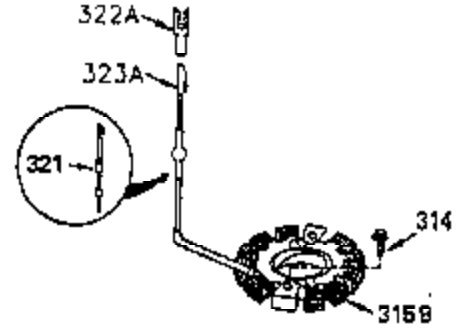

ILLUSTRATION SHOWS TYPICAL PARTS ONLY. ORDER BY PART NUMBER. PARTS NOT LISTED ARE SUPPLIED BY OEM.

**OPTIONAL ELECTRIC STARTER MOTOR**

**OPTIONAL SPARK ARRESTOR**

**OPTIONAL DEBRIS SCREEN**

Ref #	Part Number	Qty	Description
	16 35520		Governor Lever
	17 29916		Governor Lever Clamp
	18 650548		Screw, 8-32 x 5/16"
	19 35203		Extension Spring
	28 30322		Lock Nut, 10-32
	35 29826		Screw, 10-32 x 3/4"
	36 29918		Lock Washer
	37 29216		Lock Nut, 10-32
	38 29642		Retaining Ring
	60 35316		Blower Housing Extension
	62 650760		Screw, 8-32 x 3/8"
	63 28545		Grommet
	64 30063		Screw, Torx T-30, 1/4-20"
	65 650128		Screw, 10-24 1/2"
	66 30063		Screw, Torx T-30, 1/4-20"
	68 33356		Ground Terminal
	131 30063		Screw, Torx T-30, 1/4-20 x 1/2"
	172 28425		Valve Cover
	173 35350		Breather Tube
	174 650128		Screw, 10-24 x 1/2"
	182 650517		Screw, 1/4-20 x 27/32"
	186 35522		Governor Link
	209A 30200		Screw, 10-24 x 9/16"
	210 27793		Conduit Clip
	211 28942		Screw, 10-32 x 3/8"
	239A 34912		* Air Cleaner Gasket To Blower Housing
	243 650875		Screw, 10-32 x 5-1/4"
	271 35293		Locking Plate
	325 34246		Wire Clip
	327 34113		Starter Plug
	361 30063		Screw, TorxT-30, 1/4-20 x 1/2"
	370B 34387		Instruction Decal
	380 632413		Carburetor (Incl. 184)
	395 33605		Starter Motor (12 Volt)

ILLUSTRATION SHOWS TYPICAL PARTS ONLY. ORDER BY PART NUMBER. PARTS NOT LISTED ARE SUPPLIED BY OEM.

Ref #	Part Number	Qty	Description
64	30063		Screw, Torx T-30, 1/4-20"
131	30063		Screw, Torx T-30, 1/4-20 x 1/2"
239A	34912		* Air Cleaner Gasket To Blower Housing
243	650875		Screw, 10-32 x 5-1/4"
314	650873		Screw, 1/4-20 x 3/4"
315	611104		Alternator Coil (3/5 Split) (Incl.321 ,322&323)
321	611161		Diode
322	611142		Connector Body
323	611118		Terminal
325	34246		Wire Clip