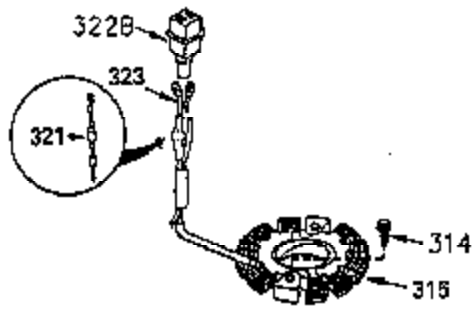

ILLUSTRATION SHOWS TYPICAL PARTS ONLY. ORDER BY PART NUMBER. PARTS NOT LISTED ARE SUPPLIED BY OEM.

**OPTIONAL ELECTRIC STARTER MOTOR**

**OPTIONAL SPARK ARRESTOR**

**OPTIONAL DEBRIS SCREEN**

Ref #	Part Number	Qty	Description
	16 35520		Governor Lever
	17 29916		Governor Lever Clamp
	18 650548		Screw, 8-32 x 5/16"
	19 35203		Extension Spring
	28 30322		Lock Nut, 10-32
	35 29826		Screw, 10-32 x 3/4"
	36 29918		Lock Washer
	37 29216		Lock Nut, 10-32
	38 29642		Retaining Ring
	60 35316		Blower Housing Extension
	62 650760		Screw, 8-32 x 3/8"
	63 28545		Grommet
	64 30063		Screw, Torx T-30, 1/4-20"
	65 650128		Screw, 10-24 1/2"
	66 30063		Screw, Torx T-30, 1/4-20"
	68 33356		Ground Terminal
	131 30063		Screw, Torx T-30, 1/4-20 x 1/2"
	172 28425		Valve Cover
	173 35350		Breather Tube
	174 650128		Screw, 10-24 x 1/2"
	182 650517		Screw, 1/4-20 x 27/32"
	186 35522		Governor Link
	209A 30200		Screw, 10-24 x 9/16"
	210 27793		Conduit Clip
	211 28942		Screw, 10-32 x 3/8"
	239A 34912		* Air Cleaner Gasket To Blower Housing
	243 650875		Screw, 10-32 x 5-1/4"
	271 35293		Locking Plate
	325 34246		Wire Clip
	327 34113		Starter Plug
	361 30063		Screw, TorxT-30, 1/4-20 x 1/2"
	370B 34387		Instruction Decal
	380 632413		Carburetor (Incl. 184)
	395 33605		Starter Motor (12 Volt)

ILLUSTRATION SHOWS TYPICAL PARTS ONLY. ORDER BY PART NUMBER. PARTS NOT LISTED ARE SUPPLIED BY OEM.

Ref #	Part Number	Qty	Description
64	30063		Screw, Torx T-30, 1/4-20"
131	30063		Screw, Torx T-30, 1/4-20 x 1/2"
239A	34912		* Air Cleaner Gasket To Blower Housing
243	650875		Screw, 10-32 x 5-1/4"
314	650873		Screw, 1/4-20 x 3/4"
315	611104		Alternator Coil (3/5 Split) (Incl.321 ,322&323)
321	611161		Diode
322	611142		Connector Body
323	611118		Terminal
325	34246		Wire Clip