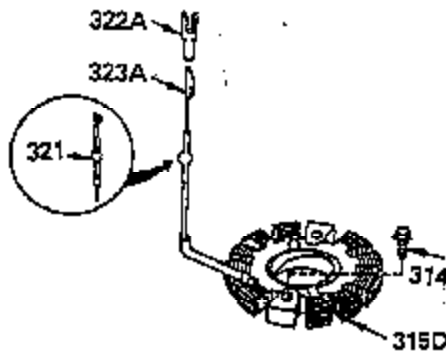

ILLUSTRATION SHOWS TYPICAL PARTS ONLY. ORDER BY PART NUMBER. PARTS NOT LISTED ARE SUPPLIED BY OEM.

**OPTIONAL ELECTRIC STARTER MOTOR**

**OPTIONAL SPARK ARRESTOR**

**OPTIONAL DEBRIS SCREEN**

Ref #	Part Number	Qty	Description
	16 35520		Governor Lever
	17 29916		Governor Lever Clamp
	18 650548		Screw, 8-32 x 5/16"
	19 35203		Extension Spring
	28 30322		Lock Nut, 10-32
	35 29826		Screw, 10-32 x 3/4"
	36 29918		Lock Washer
	37 29216		Lock Nut, 10-32
	38 29642		Retaining Ring
	60 35316		Blower Housing Extension
	62 650760		Screw, 8-32 x 3/8"
	63 28545		Grommet
	64 30063		Screw, Torx T-30, 1/4-20"
	65 650128		Screw, 10-24 1/2"
	66 30063		Screw, Torx T-30, 1/4-20"
	68 33356		Ground Terminal
	131 30063		Screw, Torx T-30, 1/4-20 x 1/2"
	172 28425		Valve Cover
	173 35350		Breather Tube
	174 650128		Screw, 10-24 x 1/2"
	182 650517		Screw, 1/4-20 x 27/32"
	186 35522		Governor Link
	209A 30200		Screw, 10-24 x 9/16"
	210 27793		Conduit Clip
	211 28942		Screw, 10-32 x 3/8"
	239A 34912		* Air Cleaner Gasket To Blower Housing
	243 650875		Screw, 10-32 x 5-1/4"
	271 35293		Locking Plate
	325 34246		Wire Clip
	327 34113		Starter Plug
	361 30063		Screw, TorxT-30, 1/4-20 x 1/2"
	370B 34387		Instruction Decal
	380 632413		Carburetor (Incl. 184)
	395 33605		Starter Motor (12 Volt)

ILLUSTRATION SHOWS TYPICAL PARTS ONLY. ORDER BY PART NUMBER. PARTS NOT LISTED ARE SUPPLIED BY OEM.

Ref #	Part Number	Qty	Description
64	30063		Screw, Torx T-30, 1/4-20"
131	30063		Screw, Torx T-30, 1/4-20 x 1/2"
239A	34912		* Air Cleaner Gasket To Blower Housing
243	650875		Screw, 10-32 x 5-1/4"
314	650873		Screw, 1/4-20 x 3/4"
315	611104		Alternator Coil (3/5 Split) (Incl.321 ,322&323)
321	611161		Diode
322	611142		Connector Body
323	611118		Terminal
325	34246		Wire Clip