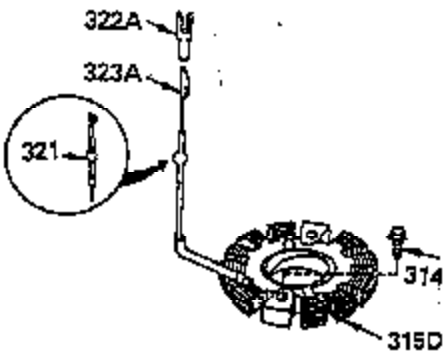

ILLUSTRATION SHOWS TYPICAL PARTS ONLY. ORDER BY PART NUMBER. PARTS NOT LISTED ARE SUPPLIED BY OEM.

OPTIONAL ELECTRIC STARTER MOTOR

OPTIONAL SPARK ARRESTOR

OPTIONAL DEBRIS SCREEN

Ref #	Part Number	Qty	Description
16	32651		Governor Lever
17	29916		Governor Lever Clamp
18	650548		Screw, 8-32 x 5/16"
19	35203		Extension Spring
28	30322		Lock Nut, 10-32
35	29826		Screw, 10-32 x 3/4"
36	29918		Lock Washer
37	29216		Lock Nut, 10-32
38	29642		Retaining Ring
60	35316		Blower Housing Extension
62	650760		Screw, 8-32 x 3/8"
63	28545		Grommet
64	30063		Screw, Torx T-30, 1/4-20"
65	650128		Screw, 10-24 1/2"
66	30063		Screw, Torx T-30, 1/4-20"
68	33356		Ground Terminal
131	30063		Screw, Torx T-30, 1/4-20 x 1/2"
172	28425		Valve Cover
173	35350		Breather Tube
174	650128		Screw, 10-24 x 1/2"
182	650517		Screw, 1/4-20 x 27/32"
186	35302		Governor Link
209A	30200		Screw, 10-24 x 9/16"
210	27793		Conduit Clip
211	28942		Screw, 10-32 x 3/8"
239A	34912		* Air Cleaner Gasket To Blower Housing
243	650875		Screw, 10-32 x 5-1/4"
325	34246		Wire Clip
327	34113		Starter Plug
361	30063		Screw, TorxT-30, 1/4-20 x 1/2"
370B	34387		Instruction Decal
380	632413		Carburetor (Incl. 184)
395	33605		Starter Motor (12 Volt)

ILLUSTRATION SHOWS TYPICAL PARTS ONLY. ORDER BY PART NUMBER. PARTS NOT LISTED ARE SUPPLIED BY OEM.

Ref #	Part Number	Qty	Description
64	30063		Screw, Torx T-30, 1/4-20"
131	30063		Screw, Torx T-30, 1/4-20 x 1/2"
239A	34912		* Air Cleaner Gasket To Blower Housing
243	650875		Screw, 10-32 x 5-1/4"
314	650873		Screw, 1/4-20 x 3/4"
315	611104		Alternator Coil (3/5 Split) (Incl.321 ,322&323)
321	611161		Diode
322	611142		Connector Body
323	611118		Terminal
325	34246		Wire Clip