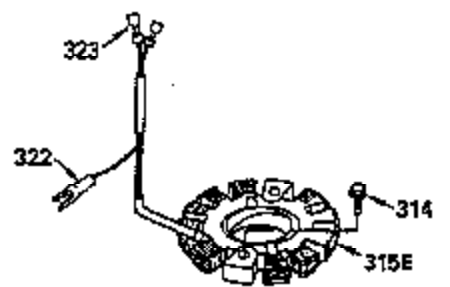

ILLUSTRATION SHOWS TYPICAL PARTS ONLY. ORDER BY PART NUMBER. PARTS NOT LISTED ARE SUPPLIED BY OEM.

OPTIONAL ELECTRIC STARTER MOTOR

OPTIONAL SPARK ARRESTOR

OPTIONAL DEBRIS SCREEN

Ref #	Part Number	Qty	Description
16	32651		Governor Lever
17	29916		Governor Lever Clamp
18	650548		Screw, 8-32 x 5/16"
19	35203		Extension Spring
28	30322		Lock Nut, 10-32
35	29826		Screw, 10-32 x 3/4"
36	29918		Lock Washer
37	29216		Lock Nut, 10-32
38	29642		Retaining Ring
60	35316		Blower Housing Extension
62	650760		Screw, 8-32 x 3/8"
63	28545		Grommet
64	30063		Screw, Torx T-30, 1/4-20"
65	650128		Screw, 10-24 1/2"
66	30063		Screw, Torx T-30, 1/4-20"
68	33356		Ground Terminal
131	30063		Screw, Torx T-30, 1/4-20 x 1/2"
172	28425		Valve Cover
173	35350		Breather Tube
174	650128		Screw, 10-24 x 1/2"
182	650517		Screw, 1/4-20 x 27/32"
186	35302		Governor Link
209A	30200		Screw, 10-24 x 9/16"
210	27793		Conduit Clip
211	28942		Screw, 10-32 x 3/8"
239A	34912		* Air Cleaner Gasket To Blower Housing
243	650875		Screw, 10-32 x 5-1/4"
325	34246		Wire Clip
327	34113		Starter Plug
361	30063		Screw, TorxT-30, 1/4-20 x 1/2"
370B	34387		Instruction Decal
380	632413		Carburetor (Incl. 184)
395	33605		Starter Motor (12 Volt)

ILLUSTRATION SHOWS TYPICAL PARTS ONLY. ORDER BY PART NUMBER. PARTS NOT LISTED ARE SUPPLIED BY OEM.

Ref #	Part Number	Qty	Description
64	30063		Screw, Torx T-30, 1/4-20"
131	30063		Screw, Torx T-30, 1/4-20 x 1/2"
239A	34912		* Air Cleaner Gasket To Blower Housing
243	650875		Screw, 10-32 x 5-1/4"
314	650873		Screw, 1/4-20 x 3/4"
315	611104		Alternator Coil (3/5 Split) (Incl.321 ,322&323)
321	611161		Diode
322	611142		Connector Body
323	611118		Terminal
325	34246		Wire Clip