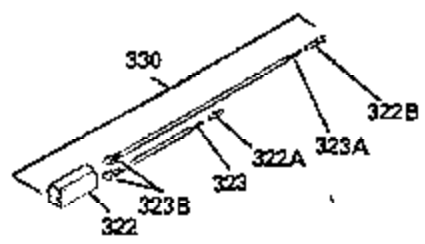

ILLUSTRATION SHOWS TYPICAL PARTS ONLY. ORDER BY PART NUMBER. PARTS NOT LISTED ARE SUPPLIED BY OEM. .

Ref #	Part Number	Qty	Description
64	30063		Screw, Torx T-30, 1/4-20"
131	30063		Screw, Torx T-30, 1/4-20 x 1/2"
239A	34912		* Air Cleaner Gasket To Blower Housing
240A	34909		Air Cleaner Body
243	650875		Screw, 10-32 x 5-1/4"
245	35108		Air Cleaner Filter
245B	34910		Air Cleaner Filter
250A	34911		Air Cleaner Cover
252A	650784		Screw, 10-24 x 11/16"
260B	35338A		Blower Housing
262	29747B		Screw, Torx T-40, 5/16-24 x 21/32"
285A	35411		Starter Screen
287			Pop Rivet (Can Be Purchased Locally)
290	30705		Fuel Line
292	26460		Fuel Line Clamp
296	34279B		Fuel Filter (Incl. 292)
308A	35437		Fill Tube Clip
325	34246		Wire Clip
327	34113		Starter Plug
370B	34387		Instruction Decal
380	632413		Carburetor (Incl. 184)

ILLUSTRATION SHOWS TYPICAL PARTS ONLY. ORDER BY PART NUMBER. PARTS NOT LISTED ARE SUPPLIED BY OEM.

Ref #	Part Number	Qty	Description
64	30063		Screw, Torx T-30, 1/4-20"
131	30063		Screw, Torx T-30, 1/4-20 x 1/2"
239A	34912		* Air Cleaner Gasket To Blower Housing
243	650875		Screw, 10-32 x 5-1/4"
314	650873		Screw, 1/4-20 x 3/4"
315	611104		Alternator Coil (3/5 Split) (Incl.321 ,322&323)
321	611161		Diode
322	611142		Connector Body
323	611118		Terminal
325	34246		Wire Clip