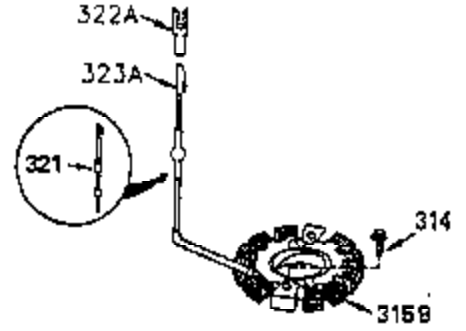

ILLUSTRATION SHOWS TYPICAL PARTS ONLY. ORDER BY PART NUMBER. PARTS NOT LISTED ARE SUPPLIED BY OEM.

OPTIONAL ELECTRIC STARTER MOTOR

OPTIONAL SPARK ARRESTOR

OPTIONAL DEBRIS SCREEN

Ref #	Part Number	Qty	Description
16	32651		Governor Lever
17	29916		Governor Lever Clamp
18	650548		Screw, 8-32 x 5/16"
19	35203		Extension Spring
28	30322		Lock Nut, 10-32
35	29826		Screw, 10-32 x 3/4"
36	29918		Lock Washer
37	29216		Lock Nut, 10-32
38	29642		Retaining Ring
60	35316		Blower Housing Extension
62	650760		Screw, 8-32 x 3/8"
63	28545		Grommet
64	30063		Screw, Torx T-30, 1/4-20"
65	650128		Screw, 10-24 1/2"
66	30063		Screw, Torx T-30, 1/4-20"
68	33356		Ground Terminal
131	30063		Screw, Torx T-30, 1/4-20 x 1/2"
172	28425		Valve Cover
173	35350		Breather Tube
174	650128		Screw, 10-24 x 1/2"
182	650517		Screw, 1/4-20 x 27/32"
186	35302		Governor Link
209A	30200		Screw, 10-24 x 9/16"
210	27793		Conduit Clip
211	28942		Screw, 10-32 x 3/8"
239A	34912		* Air Cleaner Gasket To Blower Housing
243	650875		Screw, 10-32 x 5-1/4"
325	34246		Wire Clip
327	34113		Starter Plug
361	30063		Screw, TorxT-30, 1/4-20 x 1/2"
370B	34387		Instruction Decal
380	632413		Carburetor (Incl. 184)
395	33605		Starter Motor (12 Volt)

ILLUSTRATION SHOWS TYPICAL PARTS ONLY. ORDER BY PART NUMBER. PARTS NOT LISTED ARE SUPPLIED BY OEM.

Ref #	Part Number	Qty	Description
64	30063		Screw, Torx T-30, 1/4-20"
131	30063		Screw, Torx T-30, 1/4-20 x 1/2"
239A	34912		* Air Cleaner Gasket To Blower Housing
243	650875		Screw, 10-32 x 5-1/4"
314	650873		Screw, 1/4-20 x 3/4"
315	611104		Alternator Coil (3/5 Split) (Incl.321 ,322&323)
321	611161		Diode
322	611142		Connector Body
323	611118		Terminal
325	34246		Wire Clip