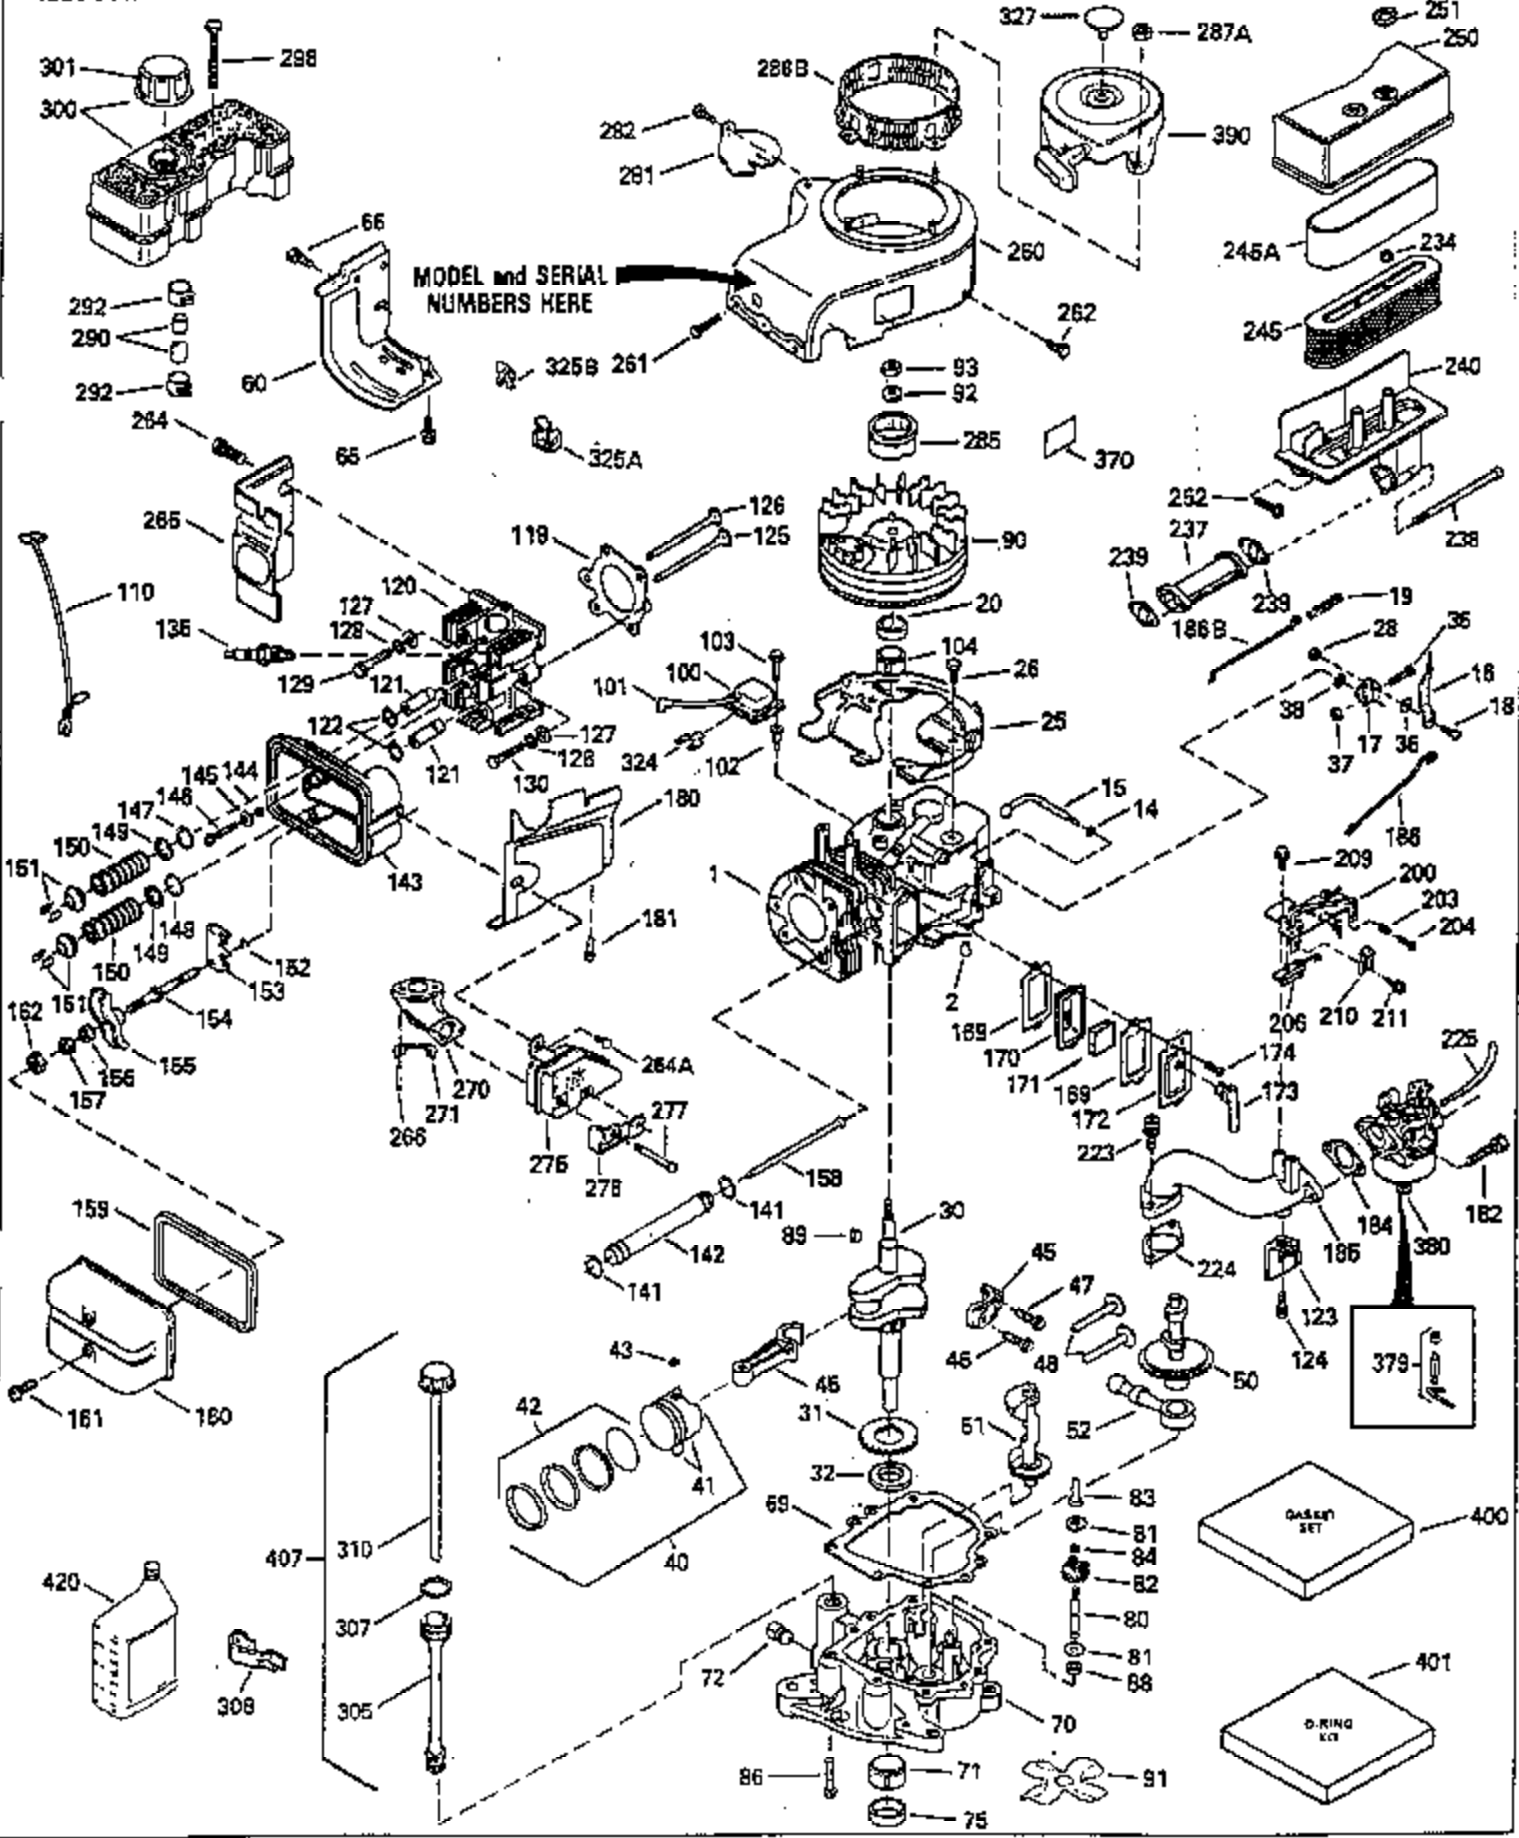

ILLUSTRATION SHOWS TYPICAL PARTS ONLY. ORDER BY PART NUMBER. PARTS NOT LISTED ARE SUPPLIED BY OEM.

Ref #	Part Number	Qty	Description
1	35323A		Cylinder (Incl. 2 & 20)
2	27652		Dowel Pin
14	28277		Washer
15	35324		Governor Rod
16	32651		Governor Lever
17	29916		Governor Lever Clamp
18	650548		Screw, 8-32 x 5/16"
19	35203		Extension Spring
20	35319		Oil Seal
25	35326		Blower Housing Baffle
28	30322		Lock Nut, 10-32
30	35336		Crankshaft
31	35327		Counterbalance Gear
32	35653		Shim Washer (.015") (Use as required)
35	29826		Screw, 10-32 x 3/4"
36	29918		Lock Washer
37	29216		Lock Nut, 10-32
38	29642		Retaining Ring
40	35339A		Piston, Pin & Ring Set (Std.)
40	35340A		Piston, Pin & Ring Set (.010" OS)
40	35341A		Piston, Pin & Ring Set (.020" OS)
41	35329		Piston & Pin Ass'y. (Std.) (Incl. 43)
41	35430		Piston & Pin Ass'y. (.010" OS) (Incl. 43)
41	35431		Piston & Pin Ass'y. (.020" OS) (Incl. 43)
42	34866A		Ring Set (Std.)
42	34867A		Ring Set (.010" OS)
42	35868A		Ring Set (.020" OS)
43	31919		Piston Pin Retaining Ring
45	35330A		Connecting Rod Ass'y. (Incl. 46 & 47)
46	650908		Connecting Rod Bolt
47	650882		Connecting Rod Bolt
48	35313		Valve Lifter
50	35314		Camshaft (MCR)
51	35315A		Counterbalance Weight
52	31356		Oil Pump Ass'y.
60	35316		Blower Housing Extension
64	30063		Screw, Torx T-30, 1/4-20"
65	650128		Screw, 10-24 1/2"
66	30063		Screw, Torx T-30, 1/4-20"
69	35317		* Flange Gasket
70	35318A		Mounting Flange
72	31927		Oil Drain Plug
75	35319		Oil Seal
80	35320		Governor Shaft
81	35479		Washer
82	35321		Governor Gear Ass'y.
83	35322		Governor Spool
84	29193		Retaining Ring
86	650833		Screw, 1/4-20 x 1-3/16"
88	31707A		Spacer (Incl. 81)
89	32589		Flywheel Key
90	611094		Flywheel
92	650880		Lock Washer
93	650881		Flywheel Nut
100	35135		Solid State Ignition
101	610118		Spark Plug Cover
102	650872		Solid State Mounting Stud
103	650814		Screw, Torx T-15, 10-24 x 1"