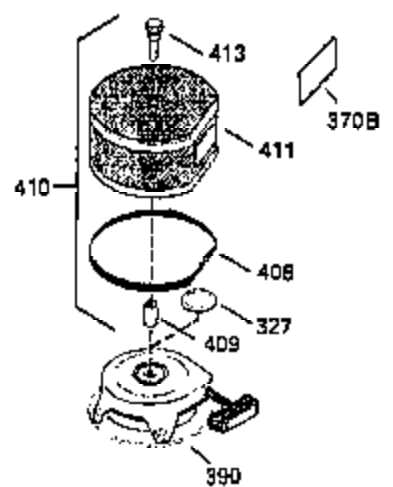

ILLUSTRATION SHOWS TYPICAL PARTS ONLY. ORDER BY PART NUMBER. PARTS NOT LISTED ARE SUPPLIED BY OEM.

OPTIONAL ELECTRIC STARTER MOTOR

OPTIONAL SPARK ARRESTOR

OPTIONAL DEBRIS SCREEN

Ref #	Part Number	Qty	Description
16	32651		Governor Lever
17	29916		Governor Lever Clamp
18	650548		Screw, 8-32 x 5/16"
19	35203		Extension Spring
28	30322		Lock Nut, 10-32
35	29826		Screw, 10-32 x 3/4"
36	29918		Lock Washer
37	29216		Lock Nut, 10-32
38	29642		Retaining Ring
60	35316		Blower Housing Extension
62	650760		Screw, 8-32 x 3/8"
63	28545		Grommet
64	30063		Screw, Torx T-30, 1/4-20"
65	650128		Screw, 10-24 1/2"
66	30063		Screw, Torx T-30, 1/4-20"
68	33356		Ground Terminal
131	30063		Screw, Torx T-30, 1/4-20 x 1/2"
172	28425		Valve Cover
173	35350		Breather Tube
174	650128		Screw, 10-24 x 1/2"
182	650517		Screw, 1/4-20 x 27/32"
186	35302		Governor Link
209A	30200		Screw, 10-24 x 9/16"
210	27793		Conduit Clip
211	28942		Screw, 10-32 x 3/8"
239A	34912		* Air Cleaner Gasket To Blower Housing
243	650875		Screw, 10-32 x 5-1/4"
325	34246		Wire Clip
327	34113		Starter Plug
361	30063		Screw, TorxT-30, 1/4-20 x 1/2"
370B	34387		Instruction Decal
380	632413		Carburetor (Incl. 184)
395	33605		Starter Motor (12 Volt)