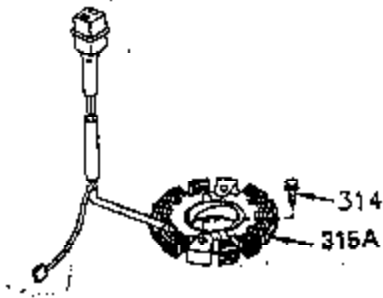

ILLUSTRATION SHOWS TYPICAL PARTS ONLY. ORDER BY PART NUMBER. PARTS NOT LISTED ARE SUPPLIED BY OEM.

OPTIONAL ELECTRIC STARTER MOTOR

OPTIONAL SPARK ARRESTOR

OPTIONAL DEBRIS SCREEN

Ref #	Part Number	Qty	Description
16	32651		Governor Lever
17	29916		Governor Lever Clamp
18	650548		Screw, 8-32 x 5/16"
19	35203		Extension Spring
28	30322		Lock Nut, 10-32
35	29826		Screw, 10-32 x 3/4"
36	29918		Lock Washer
37	29216		Lock Nut, 10-32
38	29642		Retaining Ring
60	35316		Blower Housing Extension
62	650760		Screw, 8-32 x 3/8"
63	28545		Grommet
64	30063		Screw, Torx T-30, 1/4-20"
65	650128		Screw, 10-24 1/2"
66	30063		Screw, Torx T-30, 1/4-20"
68	33356		Ground Terminal
131	30063		Screw, Torx T-30, 1/4-20 x 1/2"
172	28425		Valve Cover
173	35350		Breather Tube
174	650128		Screw, 10-24 x 1/2"
182	650517		Screw, 1/4-20 x 27/32"
186	35302		Governor Link
209A	30200		Screw, 10-24 x 9/16"
210	27793		Conduit Clip
211	28942		Screw, 10-32 x 3/8"
239A	34912		* Air Cleaner Gasket To Blower Housing
243	650875		Screw, 10-32 x 5-1/4"
325	34246		Wire Clip
327	34113		Starter Plug
361	30063		Screw, TorxT-30, 1/4-20 x 1/2"
370B	34387		Instruction Decal
380	632413		Carburetor (Incl. 184)
395	33605		Starter Motor (12 Volt)

ILLUSTRATION SHOWS TYPICAL PARTS ONLY. ORDER BY PART NUMBER. PARTS NOT LISTED ARE SUPPLIED BY OEM.

Ref #	Part Number	Qty	Description
64	30063		Screw, Torx T-30, 1/4-20"
131	30063		Screw, Torx T-30, 1/4-20 x 1/2"
239A	34912		* Air Cleaner Gasket To Blower Housing
243	650875		Screw, 10-32 x 5-1/4"
314	650873		Screw, 1/4-20 x 3/4"
315	611104		Alternator Coil (3/5 Split) (Incl.321 ,322&323)
321	611161		Diode
322	611142		Connector Body
323	611118		Terminal
325	34246		Wire Clip