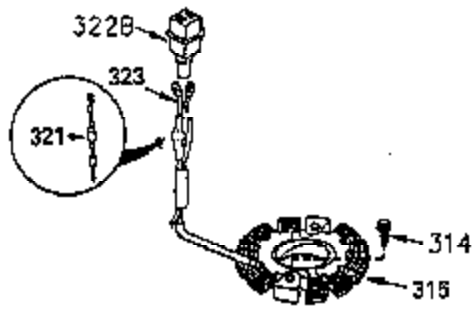

ILLUSTRATION SHOWS TYPICAL PARTS ONLY. ORDER BY PART NUMBER. PARTS NOT LISTED ARE SUPPLIED BY OEM.

OPTIONAL ELECTRIC STARTER MOTOR

OPTIONAL SPARK ARRESTOR

OPTIONAL DEBRIS SCREEN

Ref #	Part Number	Qty	Description
16	32651		Governor Lever
17	29916		Governor Lever Clamp
18	650548		Screw, 8-32 x 5/16"
19	35203		Extension Spring
28	30322		Lock Nut, 10-32
35	29826		Screw, 10-32 x 3/4"
36	29918		Lock Washer
37	29216		Lock Nut, 10-32
38	29642		Retaining Ring
60	35316		Blower Housing Extension
62	650760		Screw, 8-32 x 3/8"
63	28545		Grommet
64	30063		Screw, Torx T-30, 1/4-20"
65	650128		Screw, 10-24 1/2"
66	30063		Screw, Torx T-30, 1/4-20"
68	33356		Ground Terminal
131	30063		Screw, Torx T-30, 1/4-20 x 1/2"
172	28425		Valve Cover
173	35350		Breather Tube
174	650128		Screw, 10-24 x 1/2"
182	650517		Screw, 1/4-20 x 27/32"
186	35302		Governor Link
209A	30200		Screw, 10-24 x 9/16"
210	27793		Conduit Clip
211	28942		Screw, 10-32 x 3/8"
239A	34912		* Air Cleaner Gasket To Blower Housing
243	650875		Screw, 10-32 x 5-1/4"
325	34246		Wire Clip
327	34113		Starter Plug
361	30063		Screw, TorxT-30, 1/4-20 x 1/2"
370B	34387		Instruction Decal
380	632413		Carburetor (Incl. 184)
395	33605		Starter Motor (12 Volt)

ILLUSTRATION SHOWS TYPICAL PARTS ONLY. ORDER BY PART NUMBER. PARTS NOT LISTED ARE SUPPLIED BY OEM.

Ref #	Part Number	Qty	Description
64	30063		Screw, Torx T-30, 1/4-20"
131	30063		Screw, Torx T-30, 1/4-20 x 1/2"
239A	34912		* Air Cleaner Gasket To Blower Housing
243	650875		Screw, 10-32 x 5-1/4"
314	650873		Screw, 1/4-20 x 3/4"
315	611104		Alternator Coil (3/5 Split) (Incl.321 ,322&323)
321	611161		Diode
322	611142		Connector Body
323	611118		Terminal
325	34246		Wire Clip