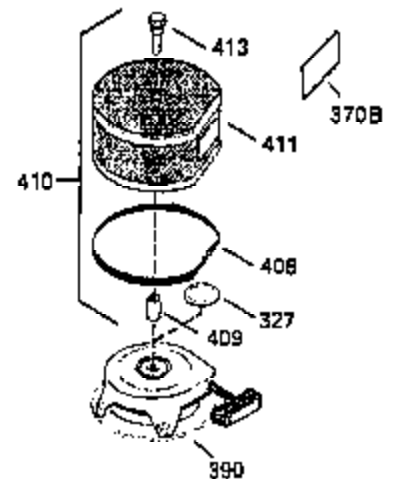

ILLUSTRATION SHOWS TYPICAL PARTS ONLY. ORDER BY PART NUMBER. PARTS NOT LISTED ARE SUPPLIED BY OEM.

OPTIONAL ELECTRIC STARTER MOTOR

OPTIONAL SPARK ARRESTOR

OPTIONAL DEBRIS SCREEN

Ref #	Part Number	Qty	Description
16	32651		Governor Lever
17	29916		Governor Lever Clamp
18	650548		Screw, 8-32 x 5/16"
19	35203		Extension Spring
28	30322		Lock Nut, 10-32
35	29826		Screw, 10-32 x 3/4"
36	29918		Lock Washer
37	29216		Lock Nut, 10-32
38	29642		Retaining Ring
60	35316		Blower Housing Extension
62	650760		Screw, 8-32 x 3/8"
63	28545		Grommet
64	30063		Screw, Torx T-30, 1/4-20"
65	650128		Screw, 10-24 1/2"
66	30063		Screw, Torx T-30, 1/4-20"
68	33356		Ground Terminal
131	30063		Screw, Torx T-30, 1/4-20 x 1/2"
172	28425		Valve Cover
173	35350		Breather Tube
174	650128		Screw, 10-24 x 1/2"
182	650517		Screw, 1/4-20 x 27/32"
186	35302		Governor Link
209A	30200		Screw, 10-24 x 9/16"
210	27793		Conduit Clip
211	28942		Screw, 10-32 x 3/8"
239A	34912		* Air Cleaner Gasket To Blower Housing
243	650875		Screw, 10-32 x 5-1/4"
325	34246		Wire Clip
327	34113		Starter Plug
361	30063		Screw, TorxT-30, 1/4-20 x 1/2"
370B	34686		Name Decal
380	632413		Carburetor (Incl. 184)
395	33605		Starter Motor (12 Volt)