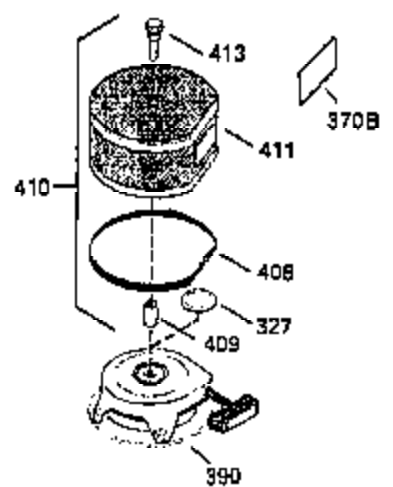

ILLUSTRATION SHOWS TYPICAL PARTS ONLY. ORDER BY PART NUMBER. PARTS NOT LISTED ARE SUPPLIED BY OEM. .

Ref #	Part Number	Qty	Description
64	30063		Screw, Torx T-30, 1/4-20"
131	30063		Screw, Torx T-30, 1/4-20 x 1/2"
239A	34912		* Air Cleaner Gasket To Blower Housing
240A	34909		Air Cleaner Body
243	650875		Screw, 10-32 x 5-1/4"
245	35108		Air Cleaner Filter
245B	34910		Air Cleaner Filter
250A	34911		Air Cleaner Cover
252A	650784		Screw, 10-24 x 11/16"
260B	35338A		Blower Housing
262	29747B		Screw, Torx T-40, 5/16-24 x 21/32"
285A	35411		Starter Screen
287	XXXXX		Pop Rivet (Can Be Purchased Locally)
290	30705		Fuel Line
292	26460		Fuel Line Clamp
308A	35437		Fill Tube Clip
325	34246		Wire Clip
327	34113		Starter Plug
370B	34686		Name Decal
380	632413		Carburetor (Incl. 184)

ILLUSTRATION SHOWS TYPICAL PARTS ONLY. ORDER BY PART NUMBER. PARTS NOT LISTED ARE SUPPLIED BY OEM.

OPTIONAL ELECTRIC STARTER MOTOR

OPTIONAL SPARK ARRESTOR

OPTIONAL DEBRIS SCREEN

Ref #	Part Number	Qty	Description
16	35520		Governor Lever
17	29916		Governor Lever Clamp
18	650548		Screw, 8-32 x 5/16"
19	35203		Extension Spring
28	30322		Lock Nut, 10-32
35	29826		Screw, 10-32 x 3/4"
36	29918		Lock Washer
37	29216		Lock Nut, 10-32
38	29642		Retaining Ring
60	35316		Blower Housing Extension
62	650760		Screw, 8-32 x 3/8"
63	28545		Grommet
64	30063		Screw, Torx T-30, 1/4-20"
65	650128		Screw, 10-24 1/2"
66	30063		Screw, Torx T-30, 1/4-20"
68	33356		Ground Terminal
131	30063		Screw, Torx T-30, 1/4-20 x 1/2"
172	28425		Valve Cover
173	35350		Breather Tube
174	650128		Screw, 10-24 x 1/2"
182	650517		Screw, 1/4-20 x 27/32"
186	35522		Governor Link
209A	30200		Screw, 10-24 x 9/16"
210	27793		Conduit Clip
211	28942		Screw, 10-32 x 3/8"
239A	34912		* Air Cleaner Gasket To Blower Housing
243	650875		Screw, 10-32 x 5-1/4"
325	34246		Wire Clip
327	34113		Starter Plug
361	30063		Screw, TorxT-30, 1/4-20 x 1/2"
370B	34686		Name Decal
380	632413		Carburetor (Incl. 184)
395	33605		Starter Motor (12 Volt)