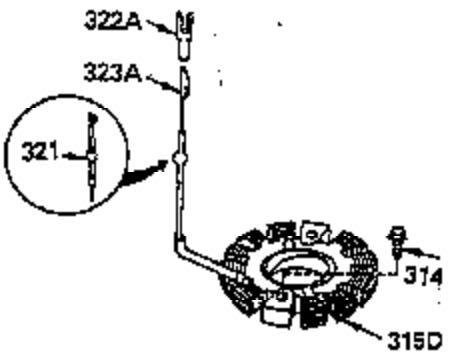

ILLUSTRATION SHOWS TYPICAL PARTS ONLY. ORDER BY PART NUMBER. PARTS NOT LISTED ARE SUPPLIED BY OEM.

OPTIONAL ELECTRIC STARTER MOTOR

OPTIONAL SPARK ARRESTOR

OPTIONAL DEBRIS SCREEN

Ref #	Part Number	Qty	Description
16	32651		Governor Lever
17	29916		Governor Lever Clamp
18	650548		Screw, 8-32 x 5/16"
19	35203		Extension Spring
28	30322		Lock Nut, 10-32
35	29826		Screw, 10-32 x 3/4"
36	29918		Lock Washer
37	29216		Lock Nut, 10-32
38	29642		Retaining Ring
60	35316		Blower Housing Extension
62	650760		Screw, 8-32 x 3/8"
63	28545		Grommet
64	30063		Screw, Torx T-30, 1/4-20"
65	650128		Screw, 10-24 1/2"
66	30063		Screw, Torx T-30, 1/4-20"
68	33356		Ground Terminal
131	30063		Screw, Torx T-30, 1/4-20 x 1/2"
172	28425		Valve Cover
173	35350		Breather Tube
174	650128		Screw, 10-24 x 1/2"
182	650517		Screw, 1/4-20 x 27/32"
186	35302		Governor Link
209A	30200		Screw, 10-24 x 9/16"
210	27793		Conduit Clip
211	28942		Screw, 10-32 x 3/8"
239A	34912		* Air Cleaner Gasket To Blower Housing
243	650875		Screw, 10-32 x 5-1/4"
325	34246		Wire Clip
327	34113		Starter Plug
361	30063		Screw, TorxT-30, 1/4-20 x 1/2"
370B	34686		Name Decal
380	632413		Carburetor (Incl. 184)
395	33605		Starter Motor (12 Volt)

ILLUSTRATION SHOWS TYPICAL PARTS ONLY. ORDER BY PART NUMBER. PARTS NOT LISTED ARE SUPPLIED BY OEM.

Ref #	Part Number	Qty	Description
64	30063		Screw, Torx T-30, 1/4-20"
131	30063		Screw, Torx T-30, 1/4-20 x 1/2"
239A	34912		* Air Cleaner Gasket To Blower Housing
243	650875		Screw, 10-32 x 5-1/4"
314	650873		Screw, 1/4-20 x 3/4"
315	611104		Alternator Coil (3/5 Split) (Incl.321 ,322&323)
321	611161		Diode
322	611142		Connector Body
323	611118		Terminal
325	34246		Wire Clip