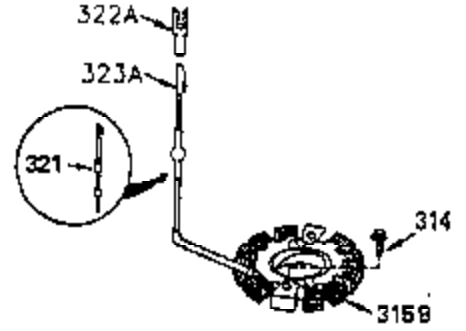

ILLUSTRATION SHOWS TYPICAL PARTS ONLY. ORDER BY PART NUMBER. PARTS NOT LISTED ARE SUPPLIED BY OEM.

OPTIONAL ELECTRIC STARTER MOTOR

OPTIONAL SPARK ARRESTOR

OPTIONAL DEBRIS SCREEN

Ref #	Part Number	Qty	Description
16	32651		Governor Lever
17	29916		Governor Lever Clamp
18	650548		Screw, 8-32 x 5/16"
19	35203		Extension Spring
28	30322		Lock Nut, 10-32
35	29826		Screw, 10-32 x 3/4"
36	29918		Lock Washer
37	29216		Lock Nut, 10-32
38	29642		Retaining Ring
60	35316		Blower Housing Extension
62	650760		Screw, 8-32 x 3/8"
63	28545		Grommet
64	30063		Screw, Torx T-30, 1/4-20"
65	650128		Screw, 10-24 1/2"
66	30063		Screw, Torx T-30, 1/4-20"
68	33356		Ground Terminal
131	30063		Screw, Torx T-30, 1/4-20 x 1/2"
172	28425		Valve Cover
173	35350		Breather Tube
174	650128		Screw, 10-24 x 1/2"
182	650517		Screw, 1/4-20 x 27/32"
186	35302		Governor Link
209A	30200		Screw, 10-24 x 9/16"
210	27793		Conduit Clip
211	28942		Screw, 10-32 x 3/8"
239A	34912		* Air Cleaner Gasket To Blower Housing
243	650875		Screw, 10-32 x 5-1/4"
325	34246		Wire Clip
327	34113		Starter Plug
361	30063		Screw, TorxT-30, 1/4-20 x 1/2"
370B	34686		Name Decal
380	632413		Carburetor (Incl. 184)
395	33605		Starter Motor (12 Volt)

ILLUSTRATION SHOWS TYPICAL PARTS ONLY. ORDER BY PART NUMBER. PARTS NOT LISTED ARE SUPPLIED BY OEM.

Ref #	Part Number	Qty	Description
64	30063		Screw, Torx T-30, 1/4-20"
131	30063		Screw, Torx T-30, 1/4-20 x 1/2"
239A	34912		* Air Cleaner Gasket To Blower Housing
243	650875		Screw, 10-32 x 5-1/4"
314	650873		Screw, 1/4-20 x 3/4"
315	611104		Alternator Coil (3/5 Split) (Incl.321 ,322&323)
321	611161		Diode
322	611142		Connector Body
323	611118		Terminal
325	34246		Wire Clip