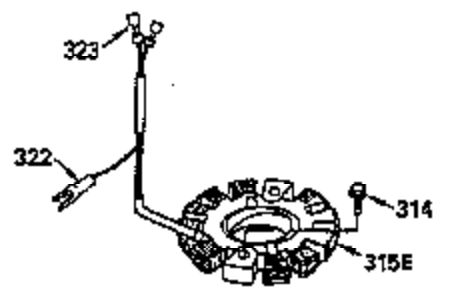

ILLUSTRATION SHOWS TYPICAL PARTS ONLY. ORDER BY PART NUMBER. PARTS NOT LISTED ARE SUPPLIED BY OEM.

OPTIONAL ELECTRIC STARTER MOTOR

OPTIONAL SPARK ARRESTOR

OPTIONAL DEBRIS SCREEN

Ref #	Part Number	Qty	Description
16	32651		Governor Lever
17	29916		Governor Lever Clamp
18	650548		Screw, 8-32 x 5/16"
19	35203		Extension Spring
28	30322		Lock Nut, 10-32
35	29826		Screw, 10-32 x 3/4"
36	29918		Lock Washer
37	29216		Lock Nut, 10-32
38	29642		Retaining Ring
60	35316		Blower Housing Extension
62	650760		Screw, 8-32 x 3/8"
63	28545		Grommet
64	30063		Screw, Torx T-30, 1/4-20"
65	650128		Screw, 10-24 1/2"
66	30063		Screw, Torx T-30, 1/4-20"
68	33356		Ground Terminal
131	30063		Screw, Torx T-30, 1/4-20 x 1/2"
172	28425		Valve Cover
173	35350		Breather Tube
174	650128		Screw, 10-24 x 1/2"
182	650517		Screw, 1/4-20 x 27/32"
186	35302		Governor Link
209A	30200		Screw, 10-24 x 9/16"
210	27793		Conduit Clip
211	28942		Screw, 10-32 x 3/8"
239A	34912		* Air Cleaner Gasket To Blower Housing
243	650875		Screw, 10-32 x 5-1/4"
325	34246		Wire Clip
327	34113		Starter Plug
361	30063		Screw, TorxT-30, 1/4-20 x 1/2"
370B	34686		Name Decal
380	632413		Carburetor (Incl. 184)
395	33605		Starter Motor (12 Volt)

ILLUSTRATION SHOWS TYPICAL PARTS ONLY. ORDER BY PART NUMBER. PARTS NOT LISTED ARE SUPPLIED BY OEM.

Ref #	Part Number	Qty	Description
64	30063		Screw, Torx T-30, 1/4-20"
131	30063		Screw, Torx T-30, 1/4-20 x 1/2"
239A	34912		* Air Cleaner Gasket To Blower Housing
243	650875		Screw, 10-32 x 5-1/4"
314	650873		Screw, 1/4-20 x 3/4"
315	611104		Alternator Coil (3/5 Split) (Incl.321 ,322&323)
321	611161		Diode
322	611142		Connector Body
323	611118		Terminal
325	34246		Wire Clip