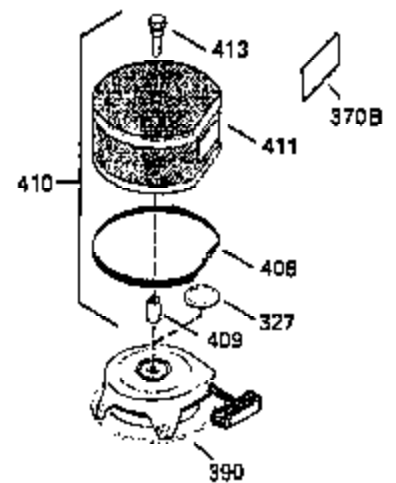

ILLUSTRATION SHOWS TYPICAL PARTS ONLY. ORDER BY PART NUMBER. PARTS NOT LISTED ARE SUPPLIED BY OEM.

OPTIONAL ELECTRIC STARTER MOTOR

OPTIONAL SPARK ARRESTOR

OPTIONAL DEBRIS SCREEN

Ref #	Part Number	Qty	Description
16	32651		Governor Lever
17	29916		Governor Lever Clamp
18	650548		Screw, 8-32 x 5/16"
19	35203		Extension Spring
28	30322		Lock Nut, 10-32
35	29826		Screw, 10-32 x 3/4"
36	29918		Lock Washer
37	29216		Lock Nut, 10-32
38	29642		Retaining Ring
60	35316		Blower Housing Extension
62	650760		Screw, 8-32 x 3/8"
63	28545		Grommet
64	30063		Screw, Torx T-30, 1/4-20"
65	650128		Screw, 10-24 1/2"
66	30063		Screw, Torx T-30, 1/4-20"
68	33356		Ground Terminal
131	30063		Screw, Torx T-30, 1/4-20 x 1/2"
172	28425		Valve Cover
173	35350		Breather Tube
174	650128		Screw, 10-24 x 1/2"
182	650517		Screw, 1/4-20 x 27/32"
186	35302		Governor Link
209A	30200		Screw, 10-24 x 9/16"
210	27793		Conduit Clip
211	28942		Screw, 10-32 x 3/8"
239A	34912		* Air Cleaner Gasket To Blower Housing
243	650875		Screw, 10-32 x 5-1/4"
325	34246		Wire Clip
327	34113		Starter Plug
361	30063		Screw, TorxT-30, 1/4-20 x 1/2"
370B	34686		Name Decal
380	632413		Carburetor (Incl. 184)
395	33605		Starter Motor (12 Volt)