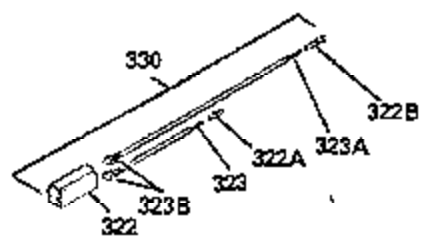

ILLUSTRATION SHOWS TYPICAL PARTS ONLY. ORDER BY PART NUMBER. PARTS NOT LISTED ARE SUPPLIED BY OEM. .

Ref #	Part Number	Qty	Description
64	30063		Screw, Torx T-30, 1/4-20"
131	30063		Screw, Torx T-30, 1/4-20 x 1/2"
239A	34912		* Air Cleaner Gasket To Blower Housing
240A	34909		Air Cleaner Body
243	650875		Screw, 10-32 x 5-1/4"
245	35108		Air Cleaner Filter
245B	34910		Air Cleaner Filter
250A	34911		Air Cleaner Cover
252A	650784		Screw, 10-24 x 11/16"
260B	35338A		Blower Housing
262	29747B		Screw, Torx T-40, 5/16-24 x 21/32"
285A	35411		Starter Screen
287	XXXXX		Pop Rivet (Can Be Purchased Locally)
290	30705		Fuel Line
292	26460		Fuel Line Clamp
296	34279B		Fuel Filter (Incl. 292)
308A	35437		Fill Tube Clip
325	34246		Wire Clip
327	34113		Starter Plug
370B	34686		Name Decal
380	632413		Carburetor (Incl. 184)

ILLUSTRATION SHOWS TYPICAL PARTS ONLY. ORDER BY PART NUMBER. PARTS NOT LISTED ARE SUPPLIED BY OEM.

Ref #	Part Number	Qty	Description
64	30063		Screw, Torx T-30, 1/4-20"
131	30063		Screw, Torx T-30, 1/4-20 x 1/2"
239A	34912		* Air Cleaner Gasket To Blower Housing
243	650875		Screw, 10-32 x 5-1/4"
314	650873		Screw, 1/4-20 x 3/4"
315	611104		Alternator Coil (3/5 Split) (Incl.321 ,322&323)
321	611161		Diode
322	611142		Connector Body
323	611118		Terminal
325	34246		Wire Clip