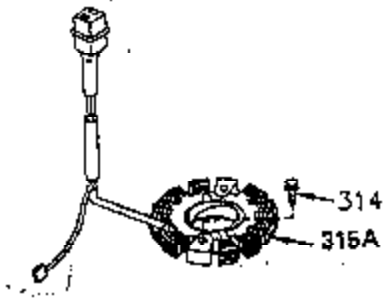

ILLUSTRATION SHOWS TYPICAL PARTS ONLY. ORDER BY PART NUMBER. PARTS NOT LISTED ARE SUPPLIED BY OEM.

OPTIONAL ELECTRIC STARTER MOTOR

OPTIONAL SPARK ARRESTOR

OPTIONAL DEBRIS SCREEN

Ref #	Part Number	Qty	Description
16	32651		Governor Lever
17	29916		Governor Lever Clamp
18	650548		Screw, 8-32 x 5/16"
19	35203		Extension Spring
28	30322		Lock Nut, 10-32
35	29826		Screw, 10-32 x 3/4"
36	29918		Lock Washer
37	29216		Lock Nut, 10-32
38	29642		Retaining Ring
60	35316		Blower Housing Extension
62	650760		Screw, 8-32 x 3/8"
63	28545		Grommet
64	30063		Screw, Torx T-30, 1/4-20"
65	650128		Screw, 10-24 1/2"
66	30063		Screw, Torx T-30, 1/4-20"
68	33356		Ground Terminal
131	30063		Screw, Torx T-30, 1/4-20 x 1/2"
172	28425		Valve Cover
173	35350		Breather Tube
174	650128		Screw, 10-24 x 1/2"
182	650517		Screw, 1/4-20 x 27/32"
186	35302		Governor Link
209A	30200		Screw, 10-24 x 9/16"
210	27793		Conduit Clip
211	28942		Screw, 10-32 x 3/8"
239A	34912		* Air Cleaner Gasket To Blower Housing
243	650875		Screw, 10-32 x 5-1/4"
325	34246		Wire Clip
327	34113		Starter Plug
361	30063		Screw, TorxT-30, 1/4-20 x 1/2"
370B	34686		Name Decal
380	632413		Carburetor (Incl. 184)
395	33605		Starter Motor (12 Volt)

ILLUSTRATION SHOWS TYPICAL PARTS ONLY. ORDER BY PART NUMBER. PARTS NOT LISTED ARE SUPPLIED BY OEM.

Ref #	Part Number	Qty	Description
64	30063		Screw, Torx T-30, 1/4-20"
131	30063		Screw, Torx T-30, 1/4-20 x 1/2"
239A	34912		* Air Cleaner Gasket To Blower Housing
243	650875		Screw, 10-32 x 5-1/4"
314	650873		Screw, 1/4-20 x 3/4"
315	611104		Alternator Coil (3/5 Split) (Incl.321 ,322&323)
321	611161		Diode
322	611142		Connector Body
323	611118		Terminal
325	34246		Wire Clip