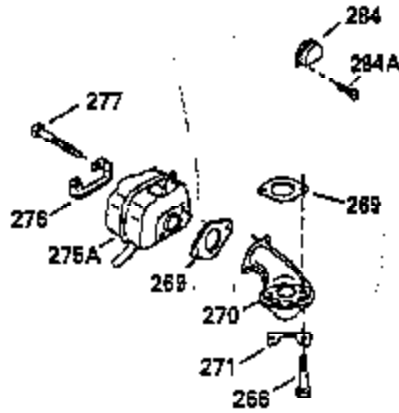

ILLUSTRATION SHOWS TYPICAL PARTS ONLY. ORDER BY PART NUMBER. PARTS NOT LISTED ARE SUPPLIED BY OEM.