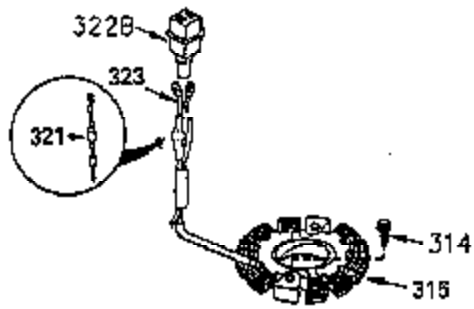

ILLUSTRATION SHOWS TYPICAL PARTS ONLY. ORDER BY PART NUMBER. PARTS NOT LISTED ARE SUPPLIED BY OEM.

OPTIONAL ELECTRIC STARTER MOTOR

OPTIONAL SPARK ARRESTOR

OPTIONAL DEBRIS SCREEN

Ref #	Part Number	Qty	Description
16	32651		Governor Lever
17	29916		Governor Lever Clamp
18	650548		Screw, 8-32 x 5/16"
19	35203		Extension Spring
28	30322		Lock Nut, 10-32
35	29826		Screw, 10-32 x 3/4"
36	29918		Lock Washer
37	29216		Lock Nut, 10-32
38	29642		Retaining Ring
60	35316		Blower Housing Extension
62	650760		Screw, 8-32 x 3/8"
63	28545		Grommet
64	30063		Screw, Torx T-30, 1/4-20"
65	650128		Screw, 10-24 1/2"
66	30063		Screw, Torx T-30, 1/4-20"
68	33356		Ground Terminal
131	30063		Screw, Torx T-30, 1/4-20 x 1/2"
172	28425		Valve Cover
173	35350		Breather Tube
174	650128		Screw, 10-24 x 1/2"
182	650517		Screw, 1/4-20 x 27/32"
186	35302		Governor Link
209A	30200		Screw, 10-24 x 9/16"
210	27793		Conduit Clip
211	28942		Screw, 10-32 x 3/8"
239A	34912		* Air Cleaner Gasket To Blower Housing
243	650875		Screw, 10-32 x 5-1/4"
325	34246		Wire Clip
327	34113		Starter Plug
361	30063		Screw, TorxT-30, 1/4-20 x 1/2"
370B	34686		Name Decal
380	632413		Carburetor (Incl. 184)
395	33605		Starter Motor (12 Volt)

ILLUSTRATION SHOWS TYPICAL PARTS ONLY. ORDER BY PART NUMBER. PARTS NOT LISTED ARE SUPPLIED BY OEM.

Ref #	Part Number	Qty	Description
64	30063		Screw, Torx T-30, 1/4-20"
131	30063		Screw, Torx T-30, 1/4-20 x 1/2"
239A	34912		* Air Cleaner Gasket To Blower Housing
243	650875		Screw, 10-32 x 5-1/4"
314	650873		Screw, 1/4-20 x 3/4"
315	611104		Alternator Coil (3/5 Split) (Incl.321 ,322&323)
321	611161		Diode
322	611142		Connector Body
323	611118		Terminal
325	34246		Wire Clip