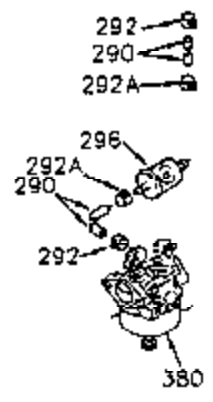

ILLUSTRATION SHOWS TYPICAL PARTS ONLY. ORDER BY PART NUMBER. PARTS NOT LISTED ARE SUPPLIED BY OEM. .

Ref #	Part Number	Qty	Description
64	30063		Screw, Torx T-30, 1/4-20"
131	30063		Screw, Torx T-30, 1/4-20 x 1/2"
239A	34912		* Air Cleaner Gasket To Blower Housing
240A	34909		Air Cleaner Body
243	650875		Screw, 10-32 x 5-1/4"
245	35108		Air Cleaner Filter
245B	34910		Air Cleaner Filter
250A	34911		Air Cleaner Cover
252A	650784		Screw, 10-24 x 11/16"
260B	35338A		Blower Housing
262	29747B		Screw, Torx T-40, 5/16-24 x 21/32"
285A	35411		Starter Screen
287	XXXXX		Pop Rivet (Can Be Purchased Locally)
290	30705		Fuel Line
292	26460		Fuel Line Clamp
296	34279B		Fuel Filter (Incl. 292)
308A	35437		Fill Tube Clip
325	34246		Wire Clip
327	34113		Starter Plug
370B	34686		Name Decal
380	632413		Carburetor (Incl. 184)