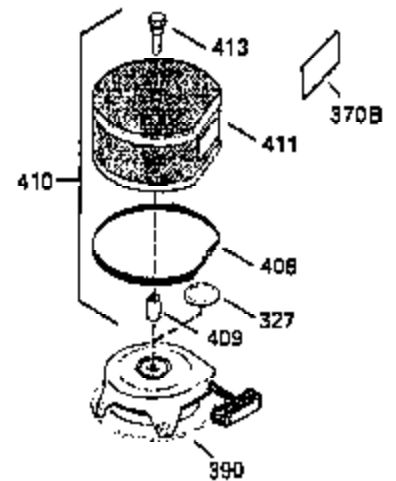

ILLUSTRATION SHOWS TYPICAL PARTS ONLY. ORDER BY PART NUMBER. PARTS NOT LISTED ARE SUPPLIED BY OEM. .

Ref #	Part Number	Qty	Description
64	30063		Screw, Torx T-30, 1/4-20"
131	30063		Screw, Torx T-30, 1/4-20 x 1/2"
239A	34912		* Air Cleaner Gasket To Blower Housing
240A	34909		Air Cleaner Body
243	650875		Screw, 10-32 x 5-1/4"
245	35108		Air Cleaner Filter
245B	34910		Air Cleaner Filter
250A	34911		Air Cleaner Cover
252A	650784		Screw, 10-24 x 11/16"
260B	35338A		Blower Housing
262	29747B		Screw, Torx T-40, 5/16-24 x 21/32"
285A	35411		Starter Screen
287	XXXXX		Pop Rivet (Can Be Purchased Locally)
290	30705		Fuel Line
292	26460		Fuel Line Clamp
308A	35437		Fill Tube Clip
325	34246		Wire Clip
327	34113		Starter Plug
370B	34686		Name Decal
380	632491		Carburetor (Incl. 184)

ILLUSTRATION SHOWS TYPICAL PARTS ONLY. ORDER BY PART NUMBER. PARTS NOT LISTED ARE SUPPLIED BY OEM.

OPTIONAL ELECTRIC STARTER MOTOR

OPTIONAL SPARK ARRESTOR

OPTIONAL DEBRIS SCREEN

Ref #	Part Number	Qty	Description
16	35520		Governor Lever
17	29916		Governor Lever Clamp
18	650548		Screw, 8-32 x 5/16"
19	35203		Extension Spring
28	30322		Lock Nut, 10-32
35	29826		Screw, 10-32 x 3/4"
36	29918		Lock Washer
37	29216		Lock Nut, 10-32
38	29642		Retaining Ring
60	35316		Blower Housing Extension
62	650760		Screw, 8-32 x 3/8"
63	28545		Grommet
64	30063		Screw, Torx T-30, 1/4-20"
65	650128		Screw, 10-24 1/2"
66	30063		Screw, Torx T-30, 1/4-20"
68	33356		Ground Terminal
131	30063		Screw, Torx T-30, 1/4-20 x 1/2"
172	28425		Valve Cover
173	35350		Breather Tube
174	650128		Screw, 10-24 x 1/2"
182	650517		Screw, 1/4-20 x 27/32"
186	35522		Governor Link
209A	30200		Screw, 10-24 x 9/16"
210	27793		Conduit Clip
211	28942		Screw, 10-32 x 3/8"
239A	34912		* Air Cleaner Gasket To Blower Housing
243	650875		Screw, 10-32 x 5-1/4"
325	34246		Wire Clip
327	34113		Starter Plug
361	30063		Screw, TorxT-30, 1/4-20 x 1/2"
370B	34686		Name Decal
380	632491		Carburetor (Incl. 184)
395	33605		Starter Motor (12 Volt)