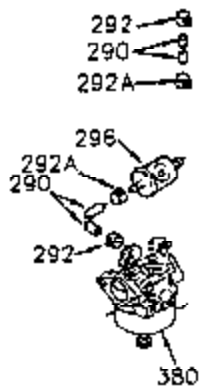

ILLUSTRATION SHOWS TYPICAL PARTS ONLY. ORDER BY PART NUMBER. PARTS NOT LISTED ARE SUPPLIED BY OEM. .

Ref #	Part Number	Qty	Description
64	30063		Screw, Torx T-30, 1/4-20"
131	30063		Screw, Torx T-30, 1/4-20 x 1/2"
239A	34912		* Air Cleaner Gasket To Blower Housing
240A	34909		Air Cleaner Body
243	650875		Screw, 10-32 x 5-1/4"
245	35108		Air Cleaner Filter
245B	34910		Air Cleaner Filter
250A	34911		Air Cleaner Cover
252A	650784		Screw, 10-24 x 11/16"
260B	35338A		Blower Housing
262	29747B		Screw, Torx T-40, 5/16-24 x 21/32"
285A	35411		Starter Screen
287	XXXXX		Pop Rivet (Can Be Purchased Locally)
290	30705		Fuel Line
292	26460		Fuel Line Clamp
308A	35437		Fill Tube Clip
325	34246		Wire Clip
327	34113		Starter Plug
370B	34686		Name Decal
380	632491		Carburetor (Incl. 184)