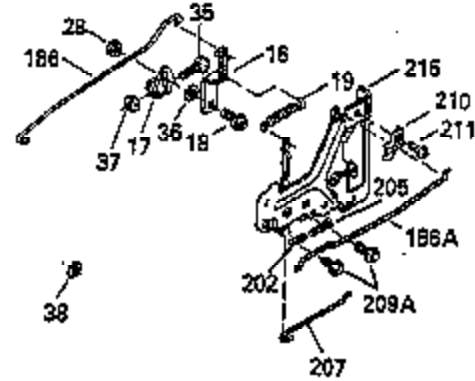

ILLUSTRATION SHOWS TYPICAL PARTS ONLY. ORDER BY PART NUMBER. PARTS NOT LISTED ARE SUPPLIED BY OEM.