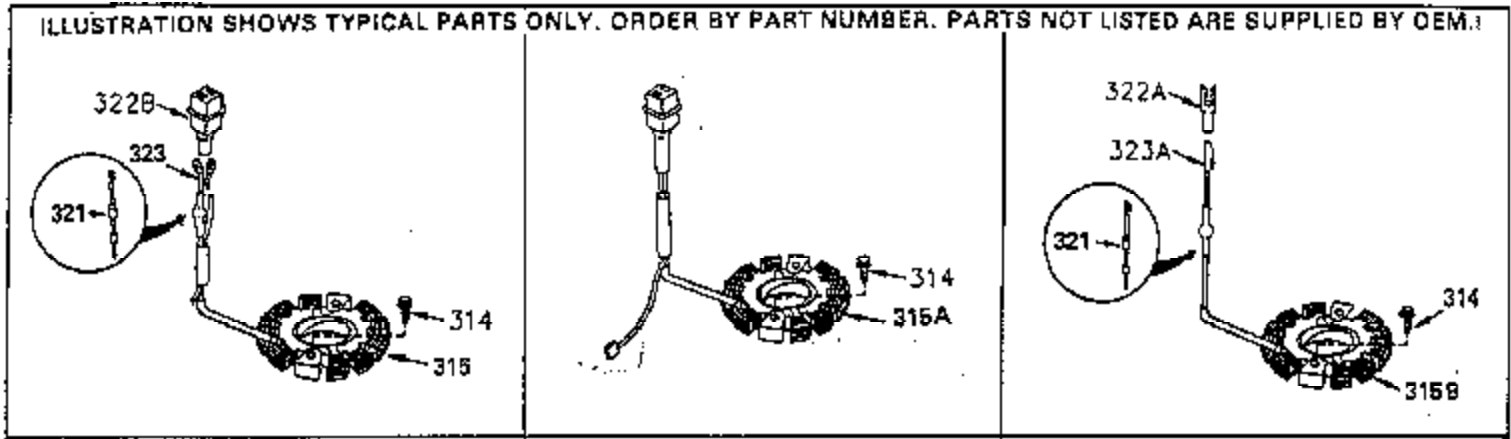

ILLUSTRATION SHOWS TYPICAL PARTS ONLY. ORDER BY PART NUMBER. PARTS NOT LISTED ARE SUPPLIED BY OEM.

OPTIONAL ELECTRIC STARTER MOTOR

OPTIONAL SPARK ARRESTOR

OPTIONAL DEBRIS SCREEN

Ref #	Part Number	Qty	Description
16	32651		Governor Lever
17	29916		Governor Lever Clamp
18	650548		Screw, 8-32 x 5/16"
19	35203		Extension Spring
28	30322		Lock Nut, 10-32
35	29826		Screw, 10-32 x 3/4"
36	29918		Lock Washer
37	29216		Lock Nut, 10-32
38	29642		Retaining Ring
60	35316		Blower Housing Extension
62	650760		Screw, 8-32 x 3/8"
63	28545		Grommet
64	30063		Screw, Torx T-30, 1/4-20"
65	650128		Screw, 10-24 1/2"
66	30063		Screw, Torx T-30, 1/4-20"
68	33356		Ground Terminal
131	30063		Screw, Torx T-30, 1/4-20 x 1/2"
172	28425		Valve Cover
173	35350		Breather Tube
174	650128		Screw, 10-24 x 1/2"
182	650517		Screw, 1/4-20 x 27/32"
186	35302		Governor Link
209A	30200		Screw, 10-24 x 9/16"
210	27793		Conduit Clip
211	28942		Screw, 10-32 x 3/8"
239A	34912		* Air Cleaner Gasket To Blower Housing
243	650875		Screw, 10-32 x 5-1/4"
325	34246		Wire Clip
327	34113		Starter Plug
348	35426		Remote Choke Bracket
349	650760		Screw, 8-32 X 27/64"
361	30063		Screw, TorxT-30, 1/4-20 x 1/2"
370B	34686		Name Decal
380	632491		Carburetor (Incl. 184)
395	33605		Starter Motor (12 Volt)

ILLUSTRATION SHOWS TYPICAL PARTS ONLY. ORDER BY PART NUMBER. PARTS NOT LISTED ARE SUPPLIED BY OEM.

Ref #	Part Number	Qty	Description
64	30063		Screw, Torx T-30, 1/4-20"
131	30063		Screw, Torx T-30, 1/4-20 x 1/2"
239A	34912		* Air Cleaner Gasket To Blower Housing
243	650875		Screw, 10-32 x 5-1/4"
314	650873		Screw, 1/4-20 x 3/4"
315	611104		Alternator Coil (3/5 Split) (Incl.321 ,322&323)
321	611161		Diode
322	611142		Connector Body
323	611118		Terminal
325	34246		Wire Clip