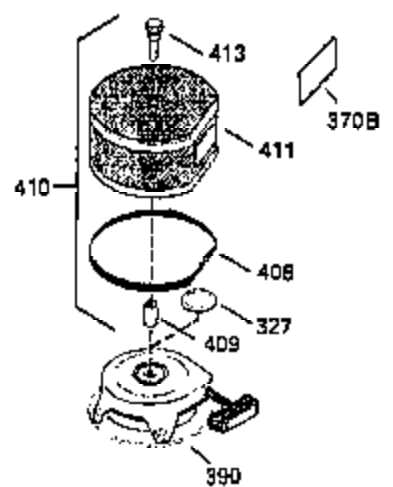

ILLUSTRATION SHOWS TYPICAL PARTS ONLY. ORDER BY PART NUMBER. PARTS NOT LISTED ARE SUPPLIED BY OEM.

OPTIONAL ELECTRIC STARTER MOTOR

OPTIONAL SPARK ARRESTOR

OPTIONAL DEBRIS SCREEN

Ref #	Part Number	Qty	Description
16	32651		Governor Lever
17	29916		Governor Lever Clamp
18	650548		Screw, 8-32 x 5/16"
19	35203		Extension Spring
28	30322		Lock Nut, 10-32
35	29826		Screw, 10-32 x 3/4"
36	29918		Lock Washer
37	29216		Lock Nut, 10-32
38	29642		Retaining Ring
60	35316		Blower Housing Extension
62	650760		Screw, 8-32 x 3/8"
63	28545		Grommet
64	30063		Screw, Torx T-30, 1/4-20"
65	650128		Screw, 10-24 1/2"
66	30063		Screw, Torx T-30, 1/4-20"
68	33356		Ground Terminal
131	30063		Screw, Torx T-30, 1/4-20 x 1/2"
172	28425		Valve Cover
173	35350		Breather Tube
174	650128		Screw, 10-24 x 1/2"
182	650517		Screw, 1/4-20 x 27/32"
186	35302		Governor Link
209A	30200		Screw, 10-24 x 9/16"
210	27793		Conduit Clip
211	28942		Screw, 10-32 x 3/8"
239A	34912		* Air Cleaner Gasket To Blower Housing
243	650875		Screw, 10-32 x 5-1/4"
325	34246		Wire Clip
327	34113		Starter Plug
348	35426		Remote Choke Bracket
349	650760		Screw, 8-32 X 27/64"
361	30063		Screw, TorxT-30, 1/4-20 x 1/2"
370B	34686		Name Decal
380	632491		Carburetor (Incl. 184)
395	33605		Starter Motor (12 Volt)