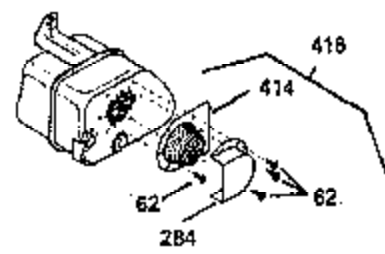

OPTIONAL SPARK ARRESTOR