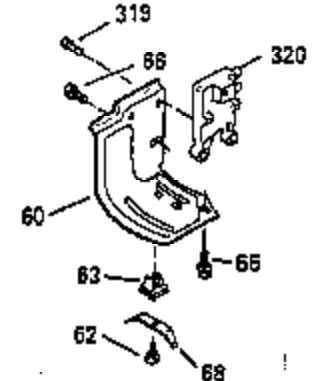

ILLUSTRATION SHOWS TYPICAL PARTS ONLY. ORDER BY PART NUMBER. PARTS NOT LISTED ARE SUPPLIED BY OEM.