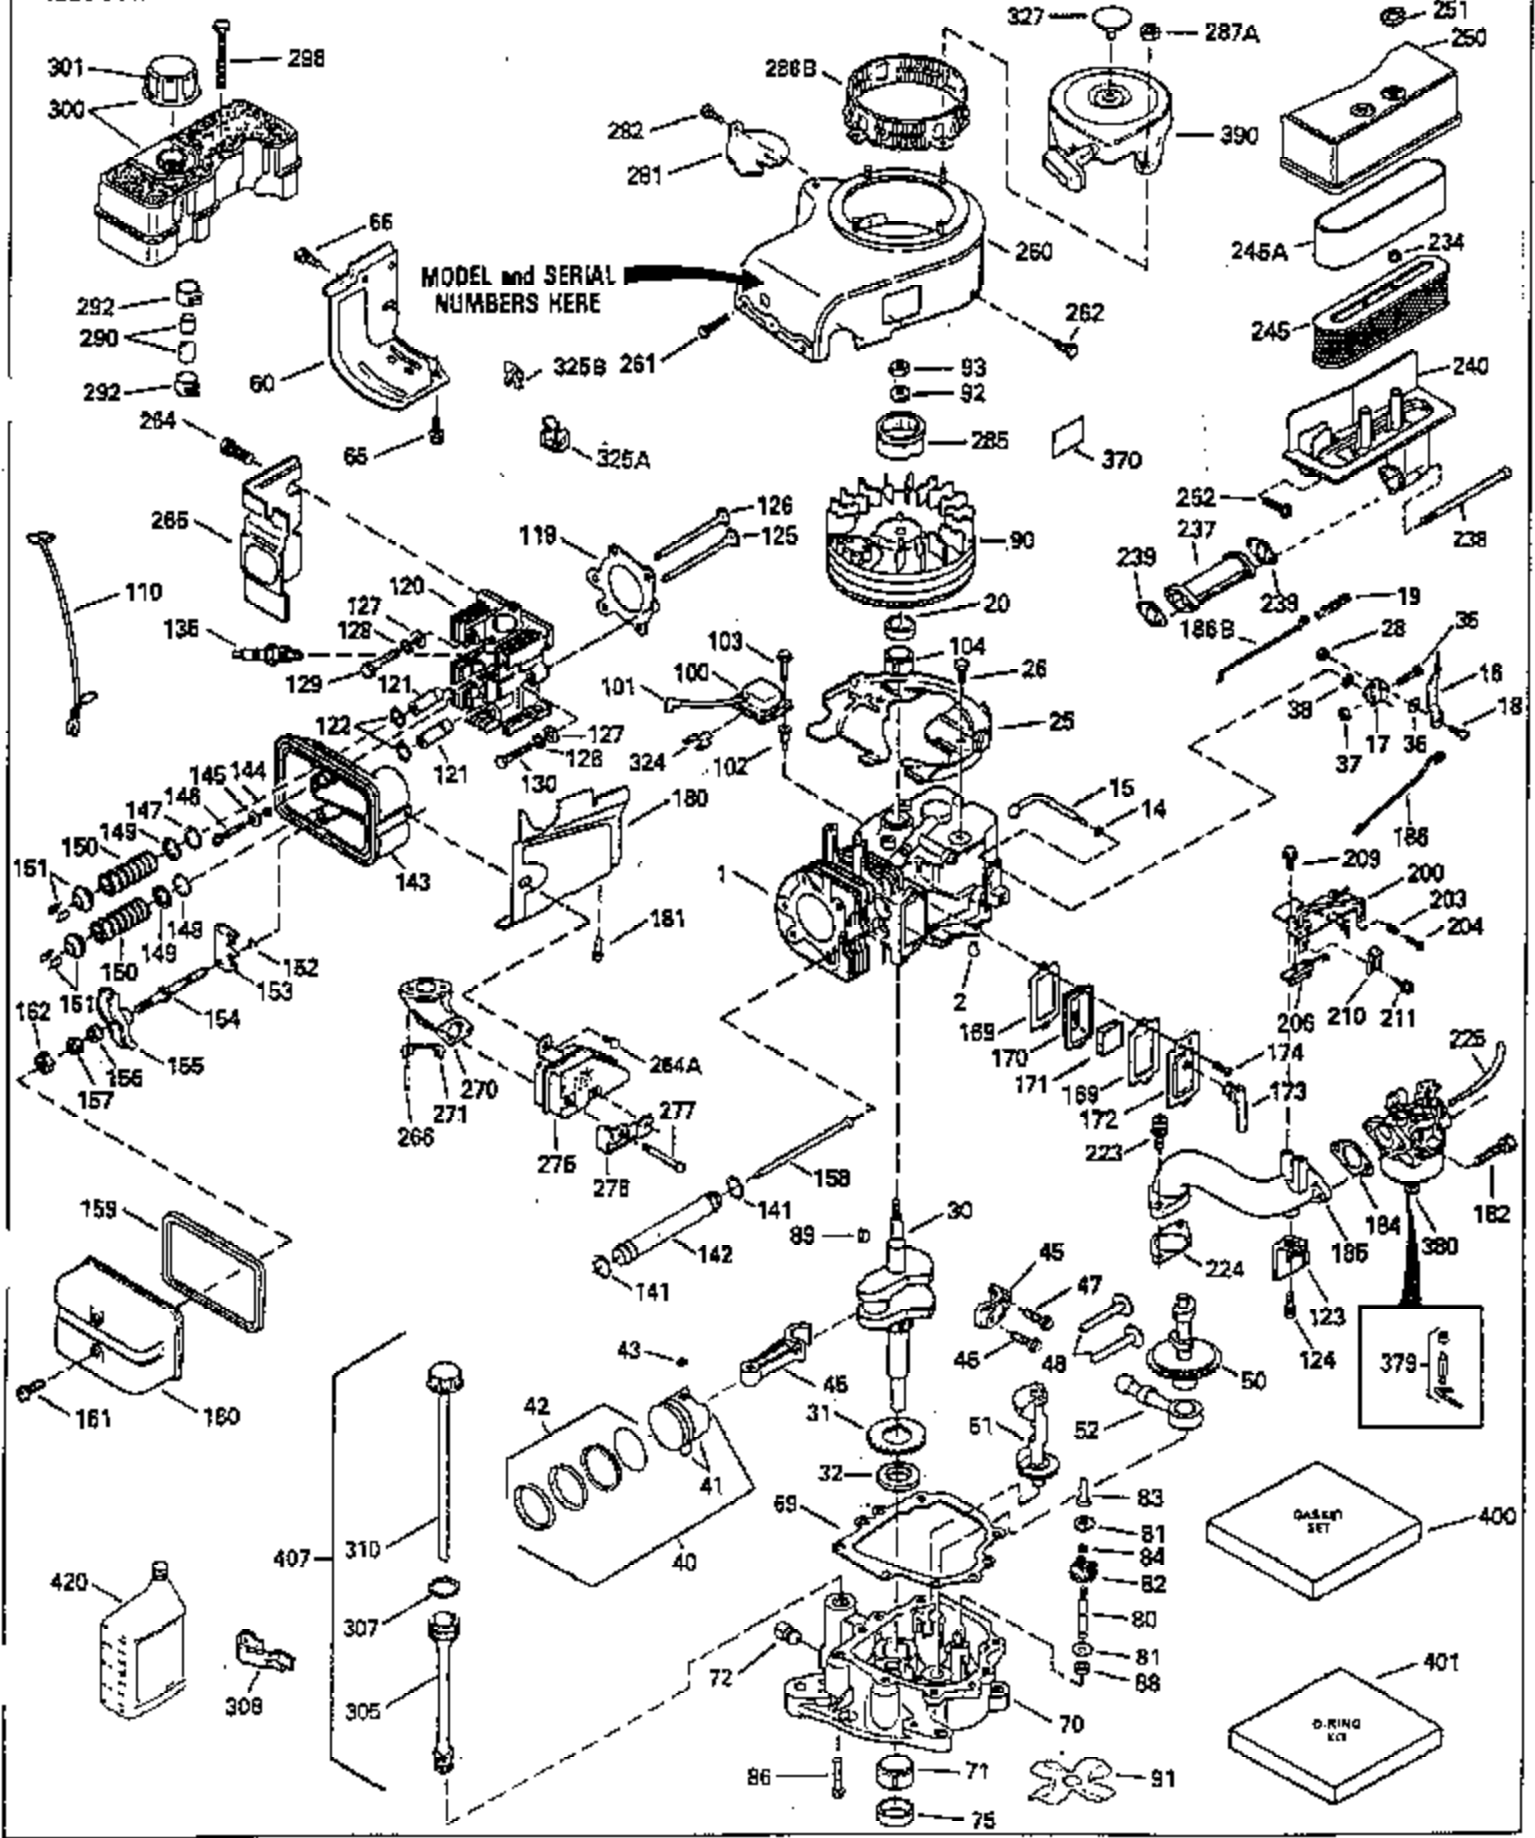

ILLUSTRATION SHOWS TYPICAL PARTS ONLY. ORDER BY PART NUMBER. PARTS NOT LISTED ARE SUPPLIED BY OEM.

Ref #	Part Number	Qty	Description
1	35323A		Cylinder (Incl. 2 & 20)
2	27652		Dowel Pin
14	28277		Washer
15	35324		Governor Rod
16	32651		Governor Lever
17	29916		Governor Lever Clamp
18	650548		Screw, 8-32 x 5/16"
19	35203		Extension Spring
20	35319		Oil Seal
25	37861		Blower Housing Baffle
28	30322		Lock Nut, 10-32
30	35336		Crankshaft
31	35327		Counterbalance Gear
32	35653		Shim Washer (.015") (Use as required)
35	29826		Screw, 10-32 x 3/4"
36	29918		Lock Washer
37	29216		Lock Nut, 10-32
38	29642		Retaining Ring
40	35339A		Piston, Pin & Ring Set (Std.)
40	35340A		Piston, Pin & Ring Set (.010" OS)
40	35341A		Piston, Pin & Ring Set (.020" OS)
41	35329		Piston & Pin Ass'y. (Std.) (Incl. 43)
41	35430		Piston & Pin Ass'y. (.010" OS) (Incl. 43)
41	35431		Piston & Pin Ass'y. (.020" OS) (Incl. 43)
42	34866A		Ring Set (Std.)
42	34867A		Ring Set (.010" OS)
42	35868A		Ring Set (.020" OS)
43	31919		Piston Pin Retaining Ring
45	35330A		Connecting Rod Ass'y. (Incl. 46 & 47)
46	650908		Connecting Rod Bolt
47	650882		Connecting Rod Bolt
48	35313		Valve Lifter
50	35314		Camshaft (MCR)
51	35315A		Counterbalance Weight
52	31356		Oil Pump Ass'y.
60	35316		Blower Housing Extension
64	30063		Screw, Torx T-30, 1/4-20"
65	650128		Screw, 10-24 1/2"
66	30063		Screw, Torx T-30, 1/4-20"
69	35317		* Flange Gasket
70	35318A		Mounting Flange
72	31927		Oil Drain Plug
75	35319		Oil Seal
80	35320		Governor Shaft
81	35479		Washer
82	35321		Governor Gear Ass'y.
83	35322		Governor Spool
84	29193		Retaining Ring
86	650833		Screw, 1/4-20 x 1-3/16"
88	31707A		Spacer (Incl. 81)
89	32589		Flywheel Key
90	611094		Flywheel
92	650880		Lock Washer
93	650881		Flywheel Nut
100	35135		Solid State Ignition
101	610118		Spark Plug Cover
102	650872		Solid State Mounting Stud
103	650814		Screw, Torx T-15, 10-24 x 1"