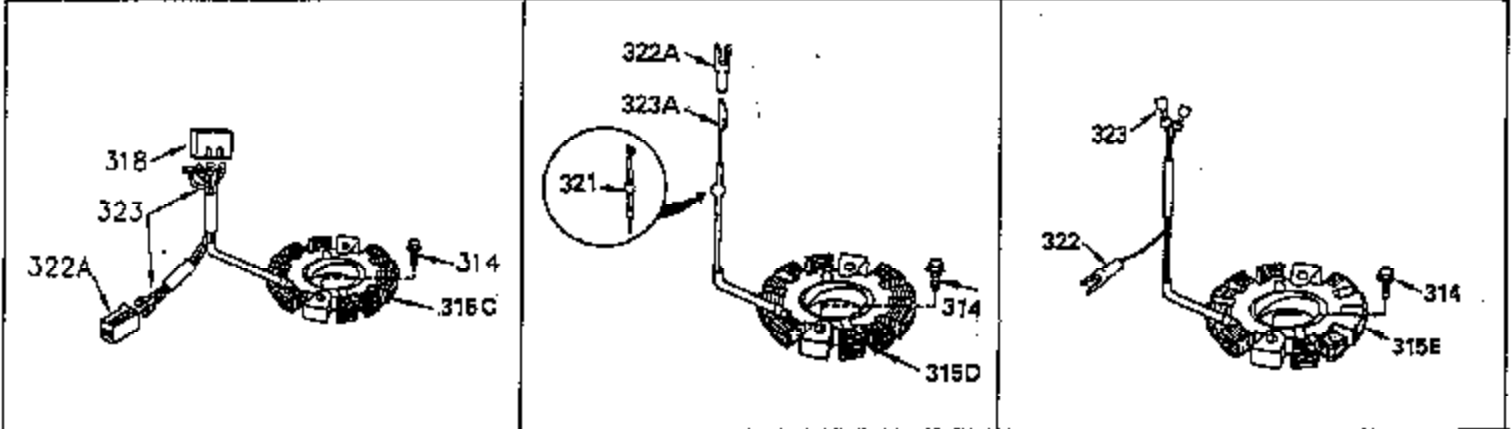

ILLUSTRATION SHOWS TYPICAL PARTS ONLY. ORDER BY PART NUMBER. PARTS NOT LISTED ARE SUPPLIED BY OEM.

OPTIONAL ELECTRIC STARTER MOTOR

OPTIONAL SPARK ARRESTOR

OPTIONAL DEBRIS SCREEN

Ref #	Part Number	Qty	Description
16	32651		Governor Lever
17	29916		Governor Lever Clamp
18	650548		Screw, 8-32 x 5/16"
19	35203		Extension Spring
28	30322		Lock Nut, 10-32
35	29826		Screw, 10-32 x 3/4"
36	29918		Lock Washer
37	29216		Lock Nut, 10-32
38	29642		Retaining Ring
60	35316		Blower Housing Extension
62	650760		Screw, 8-32 x 3/8"
63	28545		Grommet
64	30063		Screw, Torx T-30, 1/4-20"
65	650128		Screw, 10-24 1/2"
66	30063		Screw, Torx T-30, 1/4-20"
68	33356		Ground Terminal
131	30063		Screw, Torx T-30, 1/4-20 x 1/2"
172	28425		Valve Cover
173	35350		Breather Tube
174	650128		Screw, 10-24 x 1/2"
182	650517		Screw, 1/4-20 x 27/32"
186	35302		Governor Link
209A	30200		Screw, 10-24 x 9/16"
210	27793		Conduit Clip
211	28942		Screw, 10-32 x 3/8"
239A	34912		* Air Cleaner Gasket To Blower Housing
243	650875		Screw, 10-32 x 5-1/4"
325	34246		Wire Clip
327	34113		Starter Plug
348	35426		Remote Choke Bracket
349	650760		Screw, 8-32 X 27/64"
361	30063		Screw, TorxT-30, 1/4-20 x 1/2"
370B	34686		Name Decal
380	632491		Carburetor (Incl. 184)
395	33605		Starter Motor (12 Volt)

ILLUSTRATION SHOWS TYPICAL PARTS ONLY. ORDER BY PART NUMBER. PARTS NOT LISTED ARE SUPPLIED BY OEM.

Ref #	Part Number	Qty	Description
64	30063		Screw, Torx T-30, 1/4-20"
131	30063		Screw, Torx T-30, 1/4-20 x 1/2"
239A	34912		* Air Cleaner Gasket To Blower Housing
243	650875		Screw, 10-32 x 5-1/4"
314	650873		Screw, 1/4-20 x 3/4"
315	611104		Alternator Coil (3/5 Split) (Incl.321 ,322&323)
321	611161		Diode
322	611142		Connector Body
323	611118		Terminal
325	34246		Wire Clip