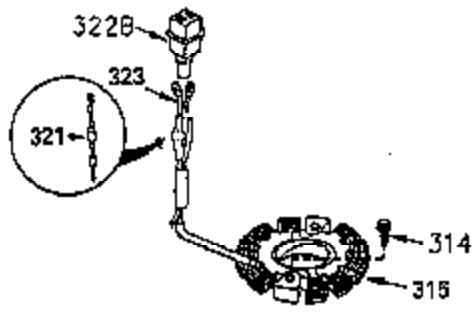

ILLUSTRATION SHOWS TYPICAL PARTS ONLY. ORDER BY PART NUMBER. PARTS NOT LISTED ARE SUPPLIED BY OEM.

OPTIONAL ELECTRIC STARTER MOTOR

OPTIONAL SPARK ARRESTOR

OPTIONAL DEBRIS SCREEN

Ref #	Part Number	Qty	Description
16	32651		Governor Lever
17	29916		Governor Lever Clamp
18	650548		Screw, 8-32 x 5/16"
19	35203		Extension Spring
28	30322		Lock Nut, 10-32
35	29826		Screw, 10-32 x 3/4"
36	29918		Lock Washer
37	29216		Lock Nut, 10-32
38	29642		Retaining Ring
60	35316		Blower Housing Extension
62	650760		Screw, 8-32 x 3/8"
63	28545		Grommet
64	30063		Screw, Torx T-30, 1/4-20"
65	650128		Screw, 10-24 1/2"
66	30063		Screw, Torx T-30, 1/4-20"
68	33356		Ground Terminal
131	30063		Screw, Torx T-30, 1/4-20 x 1/2"
172	28425		Valve Cover
173	35350		Breather Tube
174	650128		Screw, 10-24 x 1/2"
182	650517		Screw, 1/4-20 x 27/32"
186	35302		Governor Link
209A	30200		Screw, 10-24 x 9/16"
210	27793		Conduit Clip
211	28942		Screw, 10-32 x 3/8"
239A	34912		* Air Cleaner Gasket To Blower Housing
243	650875		Screw, 10-32 x 5-1/4"
325	34246		Wire Clip
327	34113		Starter Plug
348	35426		Remote Choke Bracket
349	650767		Screw, 8-32 X 27/64"
361	30063		Screw, TorxT-30, 1/4-20 x 1/2"
370B	34686		Name Decal
380	632427		Carburetor (Incl. 184)
395	33605		Starter Motor (12 Volt)

ILLUSTRATION SHOWS TYPICAL PARTS ONLY. ORDER BY PART NUMBER. PARTS NOT LISTED ARE SUPPLIED BY OEM.

Ref #	Part Number	Qty	Description
64	30063		Screw, Torx T-30, 1/4-20"
131	30063		Screw, Torx T-30, 1/4-20 x 1/2"
239A	34912		* Air Cleaner Gasket To Blower Housing
243	650875		Screw, 10-32 x 5-1/4"
314	650873		Screw, 1/4-20 x 3/4"
315	611104		Alternator Coil (3/5 Split) (Incl.321 ,322&323)
321	611161		Diode
322	611142		Connector Body
323	611118		Terminal
325	34246		Wire Clip