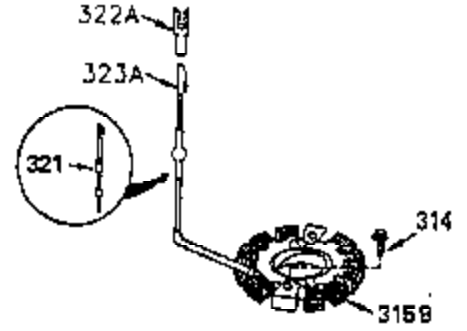

ILLUSTRATION SHOWS TYPICAL PARTS ONLY. ORDER BY PART NUMBER. PARTS NOT LISTED ARE SUPPLIED BY OEM.

OPTIONAL ELECTRIC STARTER MOTOR

OPTIONAL SPARK ARRESTOR

OPTIONAL DEBRIS SCREEN

Ref #	Part Number	Qty	Description
16	32651		Governor Lever
17	29916		Governor Lever Clamp
18	650548		Screw, 8-32 x 5/16"
19	35203		Extension Spring
28	30322		Lock Nut, 10-32
35	29826		Screw, 10-32 x 3/4"
36	29918		Lock Washer
37	29216		Lock Nut, 10-32
38	29642		Retaining Ring
60	35316		Blower Housing Extension
62	650760		Screw, 8-32 x 3/8"
63	28545		Grommet
64	30063		Screw, Torx T-30, 1/4-20"
65	650128		Screw, 10-24 1/2"
66	30063		Screw, Torx T-30, 1/4-20"
68	33356		Ground Terminal
131	30063		Screw, Torx T-30, 1/4-20 x 1/2"
172	28425		Valve Cover
173	35350		Breather Tube
174	650128		Screw, 10-24 x 1/2"
182	650517		Screw, 1/4-20 x 27/32"
186	35302		Governor Link
209A	30200		Screw, 10-24 x 9/16"
210	27793		Conduit Clip
211	28942		Screw, 10-32 x 3/8"
239A	34912		* Air Cleaner Gasket To Blower Housing
243	650875		Screw, 10-32 x 5-1/4"
325	34246		Wire Clip
327	34113		Starter Plug
348	35426		Remote Choke Bracket
349	650767		Screw, 8-32 X 27/64"
361	30063		Screw, TorxT-30, 1/4-20 x 1/2"
370B	34686		Name Decal
380	632427		Carburetor (Incl. 184)
395	33605		Starter Motor (12 Volt)

ILLUSTRATION SHOWS TYPICAL PARTS ONLY. ORDER BY PART NUMBER. PARTS NOT LISTED ARE SUPPLIED BY OEM.

Ref #	Part Number	Qty	Description
64	30063		Screw, Torx T-30, 1/4-20"
131	30063		Screw, Torx T-30, 1/4-20 x 1/2"
239A	34912		* Air Cleaner Gasket To Blower Housing
243	650875		Screw, 10-32 x 5-1/4"
314	650873		Screw, 1/4-20 x 3/4"
315	611104		Alternator Coil (3/5 Split) (Incl.321 ,322&323)
321	611161		Diode
322	611142		Connector Body
323	611118		Terminal
325	34246		Wire Clip