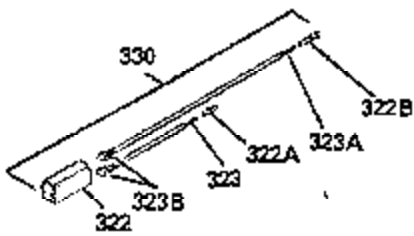

ILLUSTRATION SHOWS TYPICAL PARTS ONLY. ORDER BY PART NUMBER. PARTS NOT LISTED ARE SUPPLIED BY OEM. .

Ref #	Part Number	Qty	Description
64	30063		Screw, Torx T-30, 1/4-20"
131	30063		Screw, Torx T-30, 1/4-20 x 1/2"
239A	34912		* Air Cleaner Gasket To Blower Housing
240A	34909		Air Cleaner Body
243	650875		Screw, 10-32 x 5-1/4"
245	35108		Air Cleaner Filter
245B	34910		Air Cleaner Filter
250A	34911		Air Cleaner Cover
252A	650784		Screw, 10-24 x 11/16"
260B	35338A		Blower Housing
262	29747B		Screw, Torx T-40, 5/16-24 x 21/32"
285A	35411		Starter Screen
287	XXXXX		Pop Rivet (Can Be Purchased Locally)
290	29774		Fuel Line
292	26460		Fuel Line Clamp
296	34279B		Fuel Filter (Incl. 292)
308A	35437		Fill Tube Clip
325	34246		Wire Clip
327	34113		Starter Plug
370B	34686		Name Decal
380	632427		Carburetor (Incl. 184)

ILLUSTRATION SHOWS TYPICAL PARTS ONLY. ORDER BY PART NUMBER. PARTS NOT LISTED ARE SUPPLIED BY OEM.

Ref #	Part Number	Qty	Description
64	30063		Screw, Torx T-30, 1/4-20"
131	30063		Screw, Torx T-30, 1/4-20 x 1/2"
239A	34912		* Air Cleaner Gasket To Blower Housing
243	650875		Screw, 10-32 x 5-1/4"
314	650873		Screw, 1/4-20 x 3/4"
315	611104		Alternator Coil (3/5 Split) (Incl.321 ,322&323)
321	611161		Diode
322	611142		Connector Body
323	611118		Terminal
325	34246		Wire Clip