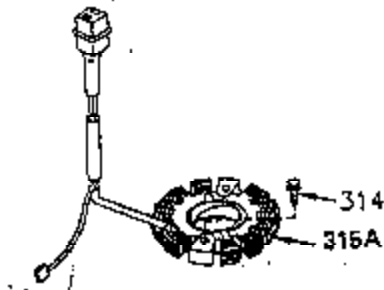

ILLUSTRATION SHOWS TYPICAL PARTS ONLY. ORDER BY PART NUMBER. PARTS NOT LISTED ARE SUPPLIED BY OEM.

OPTIONAL ELECTRIC STARTER MOTOR

OPTIONAL SPARK ARRESTOR

OPTIONAL DEBRIS SCREEN

Ref #	Part Number	Qty	Description
16	32651		Governor Lever
17	29916		Governor Lever Clamp
18	650548		Screw, 8-32 x 5/16"
19	35203		Extension Spring
28	30322		Lock Nut, 10-32
35	29826		Screw, 10-32 x 3/4"
36	29918		Lock Washer
37	29216		Lock Nut, 10-32
38	29642		Retaining Ring
60	35316		Blower Housing Extension
62	650760		Screw, 8-32 x 3/8"
63	28545		Grommet
64	30063		Screw, Torx T-30, 1/4-20"
65	650128		Screw, 10-24 1/2"
66	30063		Screw, Torx T-30, 1/4-20"
68	33356		Ground Terminal
131	30063		Screw, Torx T-30, 1/4-20 x 1/2"
172	28425		Valve Cover
173	35350		Breather Tube
174	650128		Screw, 10-24 x 1/2"
182	650517		Screw, 1/4-20 x 27/32"
186	35302		Governor Link
209A	30200		Screw, 10-24 x 9/16"
210	27793		Conduit Clip
211	28942		Screw, 10-32 x 3/8"
239A	34912		* Air Cleaner Gasket To Blower Housing
243	650875		Screw, 10-32 x 5-1/4"
325	34246		Wire Clip
327	34113		Starter Plug
348	35426		Remote Choke Bracket
349	650767		Screw, 8-32 X 27/64"
361	30063		Screw, TorxT-30, 1/4-20 x 1/2"
370B	34686		Name Decal
380	632427		Carburetor (Incl. 184)
395	33605		Starter Motor (12 Volt)

ILLUSTRATION SHOWS TYPICAL PARTS ONLY. ORDER BY PART NUMBER. PARTS NOT LISTED ARE SUPPLIED BY OEM.

Ref #	Part Number	Qty	Description
64	30063		Screw, Torx T-30, 1/4-20"
131	30063		Screw, Torx T-30, 1/4-20 x 1/2"
239A	34912		* Air Cleaner Gasket To Blower Housing
243	650875		Screw, 10-32 x 5-1/4"
314	650873		Screw, 1/4-20 x 3/4"
315	611104		Alternator Coil (3/5 Split) (Incl.321 ,322&323)
321	611161		Diode
322	611142		Connector Body
323	611118		Terminal
325	34246		Wire Clip