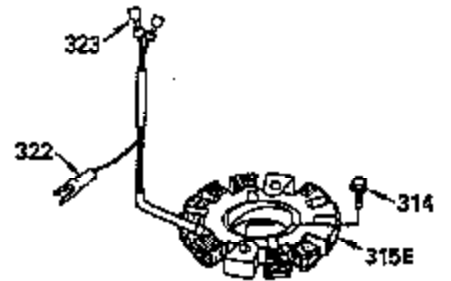

ILLUSTRATION SHOWS TYPICAL PARTS ONLY. ORDER BY PART NUMBER. PARTS NOT LISTED ARE SUPPLIED BY OEM.

OPTIONAL ELECTRIC STARTER MOTOR

OPTIONAL SPARK ARRESTOR

OPTIONAL DEBRIS SCREEN

Ref #	Part Number	Qty	Description
16	32651		Governor Lever
17	29916		Governor Lever Clamp
18	650548		Screw, 8-32 x 5/16"
19	35203		Extension Spring
28	30322		Lock Nut, 10-32
35	29826		Screw, 10-32 x 3/4"
36	29918		Lock Washer
37	29216		Lock Nut, 10-32
38	29642		Retaining Ring
60	35316		Blower Housing Extension
62	650760		Screw, 8-32 x 3/8"
63	28545		Grommet
64	30063		Screw, Torx T-30, 1/4-20"
65	650128		Screw, 10-24 1/2"
66	30063		Screw, Torx T-30, 1/4-20"
68	33356		Ground Terminal
131	30063		Screw, Torx T-30, 1/4-20 x 1/2"
172	28425		Valve Cover
173	35350		Breather Tube
174	650128		Screw, 10-24 x 1/2"
182	650517		Screw, 1/4-20 x 27/32"
186	35302		Governor Link
209A	30200		Screw, 10-24 x 9/16"
210	27793		Conduit Clip
211	28942		Screw, 10-32 x 3/8"
239A	34912		* Air Cleaner Gasket To Blower Housing
243	650875		Screw, 10-32 x 5-1/4"
325	34246		Wire Clip
327	34113		Starter Plug
348	35426		Remote Choke Bracket
349	650767		Screw, 8-32 X 27/64"
361	30063		Screw, TorxT-30, 1/4-20 x 1/2"
370B	34686		Name Decal
380	632427		Carburetor (Incl. 184)
395	33605		Starter Motor (12 Volt)

ILLUSTRATION SHOWS TYPICAL PARTS ONLY. ORDER BY PART NUMBER. PARTS NOT LISTED ARE SUPPLIED BY OEM.

Ref #	Part Number	Qty	Description
64	30063		Screw, Torx T-30, 1/4-20"
131	30063		Screw, Torx T-30, 1/4-20 x 1/2"
239A	34912		* Air Cleaner Gasket To Blower Housing
243	650875		Screw, 10-32 x 5-1/4"
314	650873		Screw, 1/4-20 x 3/4"
315	611104		Alternator Coil (3/5 Split) (Incl.321 ,322&323)
321	611161		Diode
322	611142		Connector Body
323	611118		Terminal
325	34246		Wire Clip