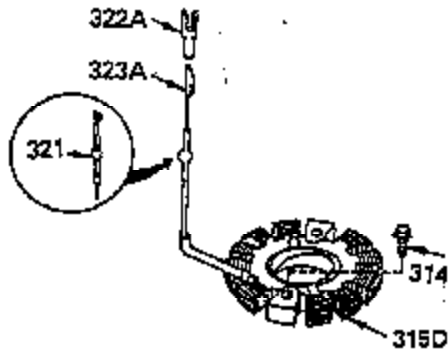

ILLUSTRATION SHOWS TYPICAL PARTS ONLY. ORDER BY PART NUMBER. PARTS NOT LISTED ARE SUPPLIED BY OEM.

OPTIONAL ELECTRIC STARTER MOTOR

OPTIONAL SPARK ARRESTOR

OPTIONAL DEBRIS SCREEN

Ref #	Part Number	Qty	Description
16	32651		Governor Lever
17	29916		Governor Lever Clamp
18	650548		Screw, 8-32 x 5/16"
19	35203		Extension Spring
28	30322		Lock Nut, 10-32
35	29826		Screw, 10-32 x 3/4"
36	29918		Lock Washer
37	29216		Lock Nut, 10-32
38	29642		Retaining Ring
60	35316		Blower Housing Extension
62	650760		Screw, 8-32 x 3/8"
63	28545		Grommet
64	30063		Screw, Torx T-30, 1/4-20"
65	650128		Screw, 10-24 1/2"
66	30063		Screw, Torx T-30, 1/4-20"
68	33356		Ground Terminal
131	30063		Screw, Torx T-30, 1/4-20 x 1/2"
172	28425		Valve Cover
173	35350		Breather Tube
174	650128		Screw, 10-24 x 1/2"
182	650517		Screw, 1/4-20 x 27/32"
186	35302		Governor Link
209A	30200		Screw, 10-24 x 9/16"
210	27793		Conduit Clip
211	28942		Screw, 10-32 x 3/8"
239A	34912		* Air Cleaner Gasket To Blower Housing
243	650875		Screw, 10-32 x 5-1/4"
325	34246		Wire Clip
327	34113		Starter Plug
348	35426		Remote Choke Bracket
349	650767		Screw, 8-32 X 27/64"
361	30063		Screw, TorxT-30, 1/4-20 x 1/2"
370B	34686		Name Decal
380	632427		Carburetor (Incl. 184)
395	33605		Starter Motor (12 Volt)

ILLUSTRATION SHOWS TYPICAL PARTS ONLY. ORDER BY PART NUMBER. PARTS NOT LISTED ARE SUPPLIED BY OEM.

Ref #	Part Number	Qty	Description
64	30063		Screw, Torx T-30, 1/4-20"
131	30063		Screw, Torx T-30, 1/4-20 x 1/2"
239A	34912		* Air Cleaner Gasket To Blower Housing
243	650875		Screw, 10-32 x 5-1/4"
314	650873		Screw, 1/4-20 x 3/4"
315	611104		Alternator Coil (3/5 Split) (Incl.321 ,322&323)
321	611161		Diode
322	611142		Connector Body
323	611118		Terminal
325	34246		Wire Clip