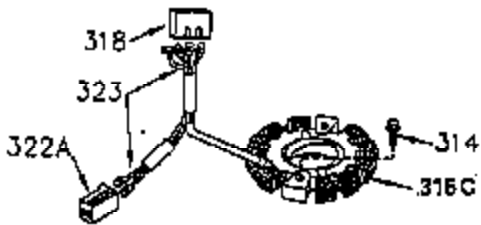

ILLUSTRATION SHOWS TYPICAL PARTS ONLY. ORDER BY PART NUMBER. PARTS NOT LISTED ARE SUPPLIED BY OEM.

OPTIONAL ELECTRIC STARTER MOTOR

OPTIONAL SPARK ARRESTOR

OPTIONAL DEBRIS SCREEN

Ref #	Part Number	Qty	Description
16	32651		Governor Lever
17	29916		Governor Lever Clamp
18	650548		Screw, 8-32 x 5/16"
19	35203		Extension Spring
28	30322		Lock Nut, 10-32
35	29826		Screw, 10-32 x 3/4"
36	29918		Lock Washer
37	29216		Lock Nut, 10-32
38	29642		Retaining Ring
60	35316		Blower Housing Extension
62	650760		Screw, 8-32 x 3/8"
63	28545		Grommet
64	30063		Screw, Torx T-30, 1/4-20"
65	650128		Screw, 10-24 1/2"
66	30063		Screw, Torx T-30, 1/4-20"
68	33356		Ground Terminal
131	30063		Screw, Torx T-30, 1/4-20 x 1/2"
172	28425		Valve Cover
173	35350		Breather Tube
174	650128		Screw, 10-24 x 1/2"
182	650517		Screw, 1/4-20 x 27/32"
186	35302		Governor Link
209A	30200		Screw, 10-24 x 9/16"
210	27793		Conduit Clip
211	28942		Screw, 10-32 x 3/8"
239A	34912		* Air Cleaner Gasket To Blower Housing
243	650875		Screw, 10-32 x 5-1/4"
325	34246		Wire Clip
327	34113		Starter Plug
348	35426		Remote Choke Bracket
349	650767		Screw, 8-32 X 27/64"
361	30063		Screw, TorxT-30, 1/4-20 x 1/2"
370B	34686		Name Decal
380	632427		Carburetor (Incl. 184)
395	33605		Starter Motor (12 Volt)

ILLUSTRATION SHOWS TYPICAL PARTS ONLY. ORDER BY PART NUMBER. PARTS NOT LISTED ARE SUPPLIED BY OEM.

Ref #	Part Number	Qty	Description
64	30063		Screw, Torx T-30, 1/4-20"
131	30063		Screw, Torx T-30, 1/4-20 x 1/2"
239A	34912		* Air Cleaner Gasket To Blower Housing
243	650875		Screw, 10-32 x 5-1/4"
314	650873		Screw, 1/4-20 x 3/4"
315	611104		Alternator Coil (3/5 Split) (Incl.321 ,322&323)
321	611161		Diode
322	611142		Connector Body
323	611118		Terminal
325	34246		Wire Clip