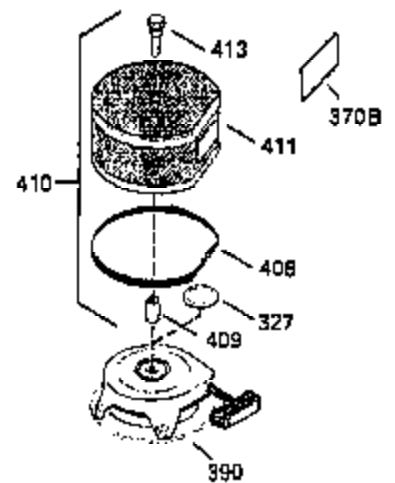

ILLUSTRATION SHOWS TYPICAL PARTS ONLY. ORDER BY PART NUMBER. PARTS NOT LISTED ARE SUPPLIED BY OEM.

OPTIONAL ELECTRIC STARTER MOTOR

OPTIONAL SPARK ARRESTOR

OPTIONAL DEBRIS SCREEN

Ref #	Part Number	Qty	Description
16	32651		Governor Lever
17	29916		Governor Lever Clamp
18	650548		Screw, 8-32 x 5/16"
19	35203		Extension Spring
28	30322		Lock Nut, 10-32
35	29826		Screw, 10-32 x 3/4"
36	29918		Lock Washer
37	29216		Lock Nut, 10-32
38	29642		Retaining Ring
60	35316		Blower Housing Extension
62	650760		Screw, 8-32 x 3/8"
63	28545		Grommet
64	30063		Screw, Torx T-30, 1/4-20"
65	650128		Screw, 10-24 1/2"
66	30063		Screw, Torx T-30, 1/4-20"
68	33356		Ground Terminal
131	30063		Screw, Torx T-30, 1/4-20 x 1/2"
172	28425		Valve Cover
173	35350		Breather Tube
174	650128		Screw, 10-24 x 1/2"
182	650517		Screw, 1/4-20 x 27/32"
186	35302		Governor Link
209A	30200		Screw, 10-24 x 9/16"
210	27793		Conduit Clip
211	28942		Screw, 10-32 x 3/8"
239A	34912		* Air Cleaner Gasket To Blower Housing
243	650875		Screw, 10-32 x 5-1/4"
325	34246		Wire Clip
327	34113		Starter Plug
348	35426		Remote Choke Bracket
349	650767		Screw, 8-32 X 27/64"
361	30063		Screw, TorxT-30, 1/4-20 x 1/2"
370B	34686		Name Decal
380	632427		Carburetor (Incl. 184)
395	33605		Starter Motor (12 Volt)