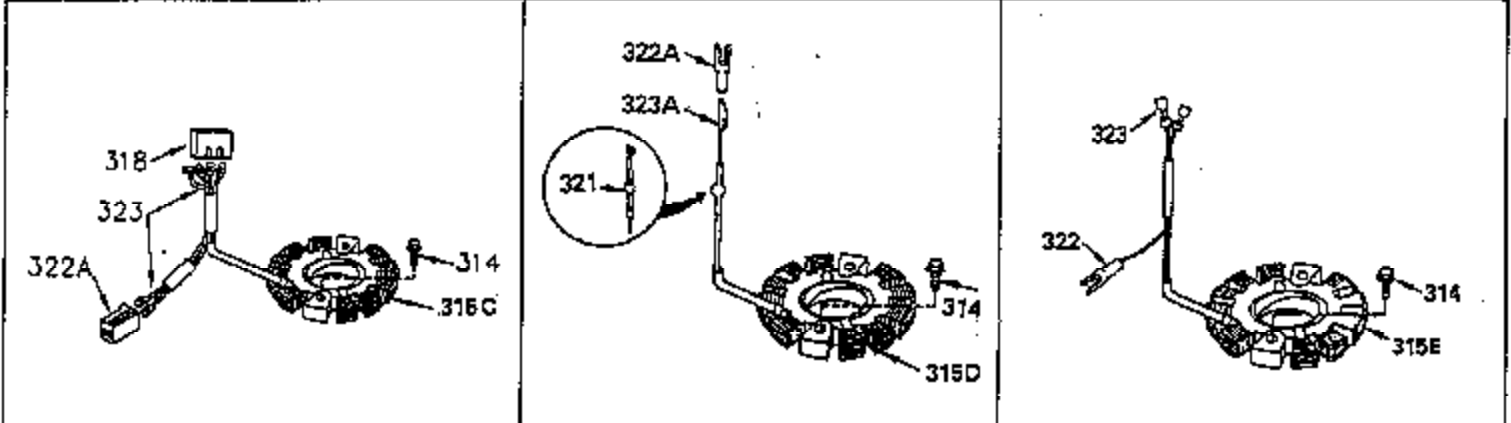

ILLUSTRATION SHOWS TYPICAL PARTS ONLY. ORDER BY PART NUMBER. PARTS NOT LISTED ARE SUPPLIED BY OEM.

**OPTIONAL ELECTRIC
 STARTER MOTOR**

**OPTIONAL SPARK
 ARRESTOR**

**OPTIONAL DEBRIS
 SCREEN**

Ref #	Part Number	Qty	Description
16	32651		Governor Lever
17	29916		Governor Lever Clamp
18	650548		Screw, 8-32 x 5/16"
19	35203		Extension Spring
28	30322		Lock Nut, 10-32
35	29826		Screw, 10-32 x 3/4"
36	29918		Lock Washer
37	29216		Lock Nut, 10-32
38	29642		Retaining Ring
60	35316		Blower Housing Extension
62	650760		Screw, 8-32 x 3/8"
63	28545		Grommet
64	30063		Screw, Torx T-30, 1/4-20"
65	650128		Screw, 10-24 1/2"
66	30063		Screw, Torx T-30, 1/4-20"
68	33356		Ground Terminal
131	30063		Screw, Torx T-30, 1/4-20 x 1/2"
172	28425		Valve Cover
173	35350		Breather Tube
174	650128		Screw, 10-24 x 1/2"
182	650517		Screw, 1/4-20 x 27/32"
186	35302		Governor Link
209A	30200		Screw, 10-24 x 9/16"
210	27793		Conduit Clip
211	28942		Screw, 10-32 x 3/8"
239A	34912		* Air Cleaner Gasket To Blower Housing
243	650875		Screw, 10-32 x 5-1/4"
311	33589A		Oil Fill Plug (Incl. 312)
312	33590		Oil Fill Plug Gasket
325	27275		Wire Clip
327	34113		Starter Plug
348	35426		Remote Choke Bracket
349	650767		Screw, 8-32 X 27/64"
361	30063		Screw, TorxT-30, 1/4-20 x 1/2"
380	632427		Carburetor (Incl. 184)
395	33605		Starter Motor (12 Volt)

ILLUSTRATION SHOWS TYPICAL PARTS ONLY. ORDER BY PART NUMBER. PARTS NOT LISTED ARE SUPPLIED BY OEM.

Ref #	Part Number	Qty	Description
64	30063		Screw, Torx T-30, 1/4-20"
131	30063		Screw, Torx T-30, 1/4-20 x 1/2"
239A	34912		* Air Cleaner Gasket To Blower Housing
243	650875		Screw, 10-32 x 5-1/4"
311	33589A		Oil Fill Plug (Incl. 312)
312	33590		Oil Fill Plug Gasket
314	650873		Screw, 1/4-20 x 3/4"
315	611096		Alternator Coil (3/5 Split) (Incl.321 ,322&323)
321	611161		Diode
322	610921		Connector Body
323	610922		Terminal
325	27275		Wire Clip