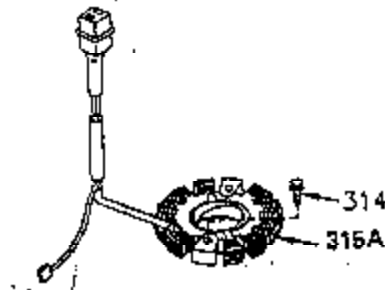

### OPTIONAL SPARK ARRESTOR

### OPTIONAL DEBRIS SCREEN

Ref #	Part Number	Qty	Description
16	32651		Governor Lever
17	29916		Governor Lever Clamp
18	650548		Screw, 8-32 x 5/16"
19	35203		Extension Spring
28	30322		Lock Nut, 10-32
35	29826		Screw, 10-32 x 3/4"
36	29918		Lock Washer
37	29216		Lock Nut, 10-32
38	29642		Retaining Ring
60	35316		Blower Housing Extension
62	650760		Screw, 8-32 x 3/8"
63	28545		Grommet
64	30063		Screw, Torx T-30, 1/4-20"
65	650128		Screw, 10-24 1/2"
66	30063		Screw, Torx T-30, 1/4-20"
68	33356		Ground Terminal
131	30063		Screw, Torx T-30, 1/4-20 x 1/2"
172	28425		Valve Cover
173	35350		Breather Tube
174	650128		Screw, 10-24 x 1/2"
182	650517		Screw, 1/4-20 x 27/32"
186	35302		Governor Link
209A	30200		Screw, 10-24 x 9/16"
210	27793		Conduit Clip
211	28942		Screw, 10-32 x 3/8"
239A	34912		* Air Cleaner Gasket To Blower Housing
243	650875		Screw, 10-32 x 5-1/4"
325	27275		Wire Clip
327	34113		Starter Plug
361	30063		Screw, TorxT-30, 1/4-20 x 1/2"
380	632413		Carburetor (Incl. 184)
395	33605		Starter Motor (12 Volt)

ILLUSTRATION SHOWS TYPICAL PARTS ONLY. ORDER BY PART NUMBER. PARTS NOT LISTED ARE SUPPLIED BY OEM.

Ref #	Part Number	Qty	Description
64	30063		Screw, Torx T-30, 1/4-20"
131	30063		Screw, Torx T-30, 1/4-20 x 1/2"
239A	34912		* Air Cleaner Gasket To Blower Housing
243	650875		Screw, 10-32 x 5-1/4"
314	650873		Screw, 1/4-20 x 3/4"
315	611096		Alternator Coil (3/5 Split) (Incl.321 ,322&323)
321	611161		Diode
322	610921		Connector Body
323	610922		Terminal
325	27275		Wire Clip