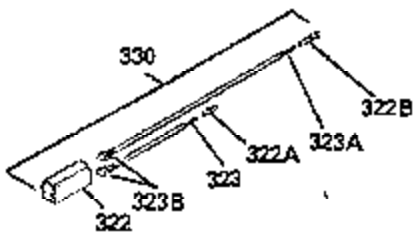

ILLUSTRATION SHOWS TYPICAL PARTS ONLY. ORDER BY PART NUMBER. PARTS NOT LISTED ARE SUPPLIED BY OEM.

Ref #	Part Number	Qty	Description
64	30063		Screw, Torx T-30, 1/4-20"
131	30063		Screw, Torx T-30, 1/4-20 x 1/2"
239A	34912		* Air Cleaner Gasket To Blower Housing
243	650875		Screw, 10-32 x 5-1/4"
314	650873		Screw, 1/4-20 x 3/4"
315	611096		Alternator Coil (3/5 Split) (Incl.321 ,322&323)
321	611161		Diode
322	610921		Connector Body
323	610922		Terminal
325	27275		Wire Clip