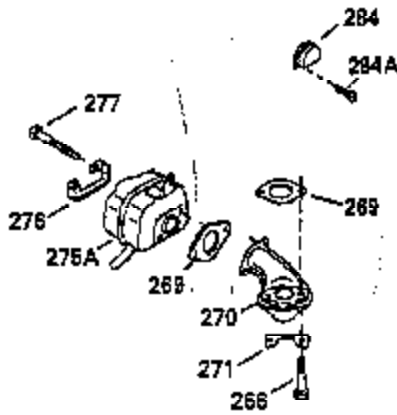

ILLUSTRATION SHOWS TYPICAL PARTS ONLY. ORDER BY PART NUMBER. PARTS NOT LISTED ARE SUPPLIED BY OEM.