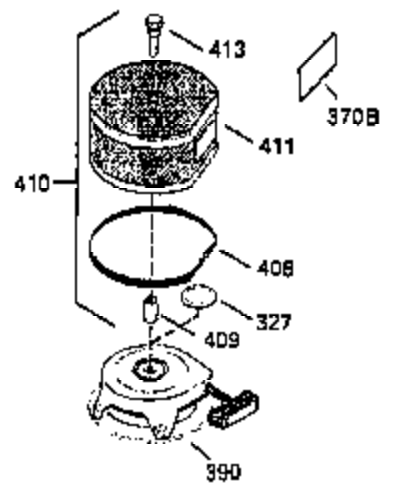

OPTIONAL DEBRIS SCREEN