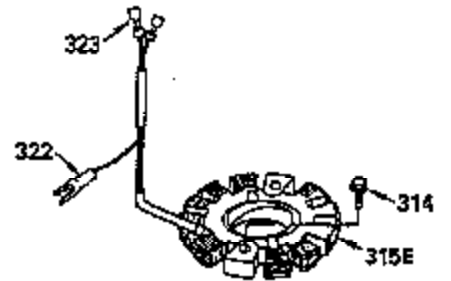

### OPTIONAL DEBRIS SCREEN

Ref #	Part Number	Qty	Description
16	32651		Governor Lever
17	29916		Governor Lever Clamp
18	650548		Screw, 8-32 x 5/16"
19	35203		Extension Spring
28	30322		Lock Nut, 10-32
35	29826		Screw, 10-32 x 3/4"
36	29918		Lock Washer
37	29216		Lock Nut, 10-32
38	29642		Retaining Ring
60	35316		Blower Housing Extension
62	650760		Screw, 8-32 x 3/8"
63	28545		Grommet
64	30063		Screw, Torx T-30, 1/4-20"
65	650128		Screw, 10-24 1/2"
66	30063		Screw, Torx T-30, 1/4-20"
68	33356		Ground Terminal
131	30063		Screw, Torx T-30, 1/4-20 x 1/2"
172	28425		Valve Cover
173	35350		Breather Tube
174	650128		Screw, 10-24 x 1/2"
182	650517		Screw, 1/4-20 x 27/32"
186	35302		Governor Link
209A	30200		Screw, 10-24 x 9/16"
210	27793		Conduit Clip
211	28942		Screw, 10-32 x 3/8"
239A	34912		* Air Cleaner Gasket To Blower Housing
243	650875		Screw, 10-32 x 5-1/4"
325	27275		Wire Clip
327	34113		Starter Plug
361	30063		Screw, TorxT-30, 1/4-20 x 1/2"
380	632413		Carburetor (Incl. 184)
395	33605		Starter Motor (12 Volt)

ILLUSTRATION SHOWS TYPICAL PARTS ONLY. ORDER BY PART NUMBER. PARTS NOT LISTED ARE SUPPLIED BY OEM.

Ref #	Part Number	Qty	Description
64	30063		Screw, Torx T-30, 1/4-20"
131	30063		Screw, Torx T-30, 1/4-20 x 1/2"
239A	34912		* Air Cleaner Gasket To Blower Housing
243	650875		Screw, 10-32 x 5-1/4"
314	650873		Screw, 1/4-20 x 3/4"
315	611096		Alternator Coil (3/5 Split) (Incl.321 ,322&323)
321	611161		Diode
322	610921		Connector Body
323	610922		Terminal
325	27275		Wire Clip