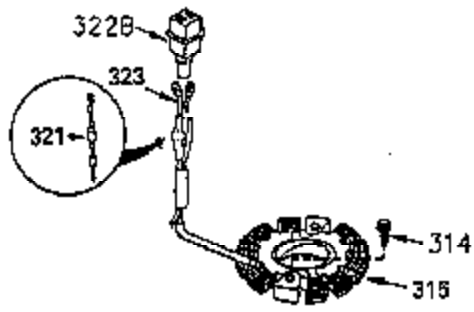

### OPTIONAL DEBRIS SCREEN

Ref #	Part Number	Qty	Description
16	32651		Governor Lever
17	29916		Governor Lever Clamp
18	650548		Screw, 8-32 x 5/16"
19	35203		Extension Spring
28	30322		Lock Nut, 10-32
35	29826		Screw, 10-32 x 3/4"
36	29918		Lock Washer
37	29216		Lock Nut, 10-32
38	29642		Retaining Ring
60	35316		Blower Housing Extension
62	650760		Screw, 8-32 x 3/8"
63	28545		Grommet
64	30063		Screw, Torx T-30, 1/4-20"
65	650128		Screw, 10-24 1/2"
66	30063		Screw, Torx T-30, 1/4-20"
68	33356		Ground Terminal
131	30063		Screw, Torx T-30, 1/4-20 x 1/2"
172	28425		Valve Cover
173	35350		Breather Tube
174	650128		Screw, 10-24 x 1/2"
182	650517		Screw, 1/4-20 x 27/32"
186	35302		Governor Link
209A	30200		Screw, 10-24 x 9/16"
210	27793		Conduit Clip
211	28942		Screw, 10-32 x 3/8"
239A	34912		* Air Cleaner Gasket To Blower Housing
243	650875		Screw, 10-32 x 5-1/4"
325	27275		Wire Clip
327	34113		Starter Plug
361	30063		Screw, TorxT-30, 1/4-20 x 1/2"
380	632413		Carburetor (Incl. 184)
395	33605		Starter Motor (12 Volt)

ILLUSTRATION SHOWS TYPICAL PARTS ONLY. ORDER BY PART NUMBER. PARTS NOT LISTED ARE SUPPLIED BY OEM.

Ref #	Part Number	Qty	Description
64	30063		Screw, Torx T-30, 1/4-20"
131	30063		Screw, Torx T-30, 1/4-20 x 1/2"
239A	34912		* Air Cleaner Gasket To Blower Housing
243	650875		Screw, 10-32 x 5-1/4"
314	650873		Screw, 1/4-20 x 3/4"
315	611096		Alternator Coil (3/5 Split) (Incl.321 ,322&323)
321	611161		Diode
322	610921		Connector Body
323	610922		Terminal
325	27275		Wire Clip