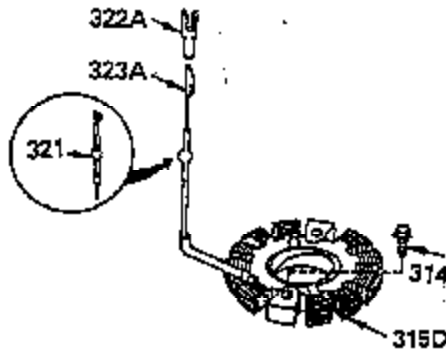

### OPTIONAL DEBRIS SCREEN

Ref #	Part Number	Qty	Description
16	32651		Governor Lever
17	29916		Governor Lever Clamp
18	650548		Screw, 8-32 x 5/16"
19	35203		Extension Spring
28	30322		Lock Nut, 10-32
35	29826		Screw, 10-32 x 3/4"
36	29918		Lock Washer
37	29216		Lock Nut, 10-32
38	29642		Retaining Ring
60	35316		Blower Housing Extension
62	650760		Screw, 8-32 x 3/8"
63	28545		Grommet
64	30063		Screw, Torx T-30, 1/4-20"
65	650128		Screw, 10-24 1/2"
66	30063		Screw, Torx T-30, 1/4-20"
68	33356		Ground Terminal
131	30063		Screw, Torx T-30, 1/4-20 x 1/2"
172	28425		Valve Cover
173	35350		Breather Tube
174	650128		Screw, 10-24 x 1/2"
182	650517		Screw, 1/4-20 x 27/32"
186	35302		Governor Link
209A	30200		Screw, 10-24 x 9/16"
210	27793		Conduit Clip
211	28942		Screw, 10-32 x 3/8"
239A	34912		* Air Cleaner Gasket To Blower Housing
243	650875		Screw, 10-32 x 5-1/4"
325	27275		Wire Clip
327	34113		Starter Plug
361	30063		Screw, TorxT-30, 1/4-20 x 1/2"
380	632413		Carburetor (Incl. 184)
395	33605		Starter Motor (12 Volt)

ILLUSTRATION SHOWS TYPICAL PARTS ONLY. ORDER BY PART NUMBER. PARTS NOT LISTED ARE SUPPLIED BY OEM.

Ref #	Part Number	Qty	Description
64	30063		Screw, Torx T-30, 1/4-20"
131	30063		Screw, Torx T-30, 1/4-20 x 1/2"
239A	34912		* Air Cleaner Gasket To Blower Housing
243	650875		Screw, 10-32 x 5-1/4"
314	650873		Screw, 1/4-20 x 3/4"
315	611096		Alternator Coil (3/5 Split) (Incl.321 ,322&323)
321	611161		Diode
322	610921		Connector Body
323	610922		Terminal
325	27275		Wire Clip