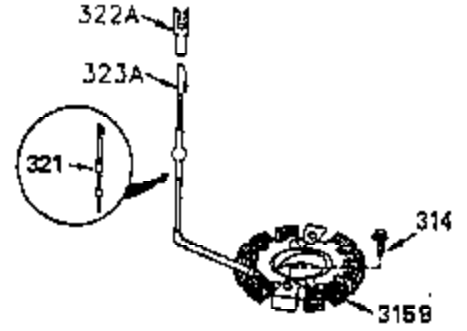

### OPTIONAL DEBRIS SCREEN

Ref #	Part Number	Qty	Description
16	32651		Governor Lever
17	29916		Governor Lever Clamp
18	650548		Screw, 8-32 x 5/16"
19	35203		Extension Spring
28	30322		Lock Nut, 10-32
35	29826		Screw, 10-32 x 3/4"
36	29918		Lock Washer
37	29216		Lock Nut, 10-32
38	29642		Retaining Ring
60	35316		Blower Housing Extension
62	650760		Screw, 8-32 x 3/8"
63	28545		Grommet
64	30063		Screw, Torx T-30, 1/4-20"
65	650128		Screw, 10-24 1/2"
66	30063		Screw, Torx T-30, 1/4-20"
68	33356		Ground Terminal
131	30063		Screw, Torx T-30, 1/4-20 x 1/2"
172	28425		Valve Cover
173	35350		Breather Tube
174	650128		Screw, 10-24 x 1/2"
182	650517		Screw, 1/4-20 x 27/32"
186	35302		Governor Link
209A	30200		Screw, 10-24 x 9/16"
210	27793		Conduit Clip
211	28942		Screw, 10-32 x 3/8"
239A	34912		* Air Cleaner Gasket To Blower Housing
243	650875		Screw, 10-32 x 5-1/4"
325	27275		Wire Clip
327	34113		Starter Plug
361	30063		Screw, TorxT-30, 1/4-20 x 1/2"
380	632413		Carburetor (Incl. 184)
395	33605		Starter Motor (12 Volt)

ILLUSTRATION SHOWS TYPICAL PARTS ONLY. ORDER BY PART NUMBER. PARTS NOT LISTED ARE SUPPLIED BY OEM.

Ref #	Part Number	Qty	Description
64	30063		Screw, Torx T-30, 1/4-20"
131	30063		Screw, Torx T-30, 1/4-20 x 1/2"
239A	34912		* Air Cleaner Gasket To Blower Housing
243	650875		Screw, 10-32 x 5-1/4"
314	650873		Screw, 1/4-20 x 3/4"
315	611096		Alternator Coil (3/5 Split) (Incl.321 ,322&323)
321	611161		Diode
322	610921		Connector Body
323	610922		Terminal
325	27275		Wire Clip