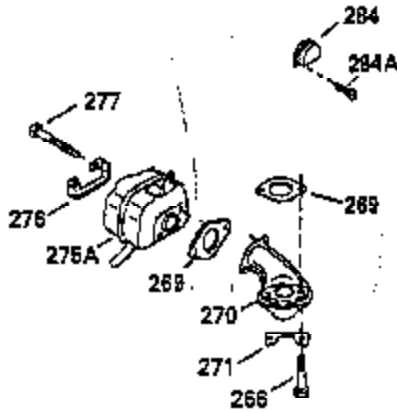

ILLUSTRATION SHOWS TYPICAL PARTS ONLY. ORDER BY PART NUMBER. PARTS NOT LISTED ARE SUPPLIED BY OEM.