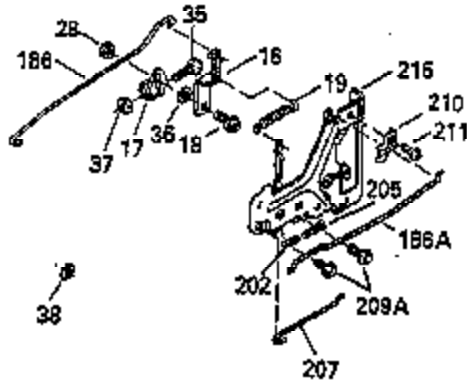

ILLUSTRATION SHOWS TYPICAL PARTS ONLY. ORDER BY PART NUMBER. PARTS NOT LISTED ARE SUPPLIED BY OEM.