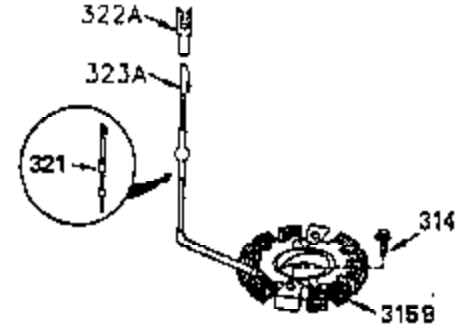

ILLUSTRATION SHOWS TYPICAL PARTS ONLY. ORDER BY PART NUMBER. PARTS NOT LISTED ARE SUPPLIED BY OEM.

OPTIONAL ELECTRIC STARTER MOTOR

OPTIONAL SPARK ARRESTOR

OPTIONAL DEBRIS SCREEN

Ref #	Part Number	Qty	Description
16	32651	1	Governor Lever
17	29916	1	Governor Lever Clamp
18	650548	1	Screw, Hex Washer Hd., 8-32 x 5/16
19	35203	1	Control Spring
35	29826	1	Governor Lever Screw
36	29918	1	E.T. Lock Washer
37	29216	1	Lock Nut
38	31919	2	Piston Pin Retaining Ring
38	29642	1	Retaining Ring
39	30322	1	Keys Nut & Washer
60	35316	1	Blower Housing Extension
62	650760	1	Screw, 8-32 x 3/8"
63	28545	1	Grommet
64	30063	1	Torx T-30 Hex Washer Hd. Sems 1/4-20 x 1/2
64	30063	1	Screw, Torx T-30 Hex Washer Hd. 10-24 x 1/2
65	650128	1	Screw, Hex Hd. Sems, 10-24 x 1/2
65	650128	1	Screw, Hex Hd. Sems, 10-24 x 1/2
68	33356	1	Ground Terminal
172	28425	1	Cover Valve Spring Box
173	35350	1	Breather Tube
174	650128	2	Screw, Hex Hd. Sems, 10-24 x 1/2
182	650517	2	Screw, Hex., Sems, 1/4-20 x 13/16
186	35302	1	Governor Link
210	27793	1	Conduit Clip
211	28942	1	Screw, 10-32 x 3/8"
243	650875	2	Screw, Fil. Hd. Sems, 10-32 x 5 1/4
246	35108	1	Air Cleaner Filter
266	650876	2	Screw, Hex Hd. Shoulder, 5/16-18 x 1-1/4
270	35292	1	Manifold Ass'y.
271	35293	1	Locking Plate (Manifold)
325	34246	1	Wire Clip
348	35426	1	Remote Choke Bracket
349	650767	2	Screw, 8-32 x 27/64"
361	30063	4	Screw, Torx T-30, 1/4-20 x 1/2"
380	632427	1	Carburetor
395	33605	1	Electric Starter Motor

ILLUSTRATION SHOWS TYPICAL PARTS ONLY. ORDER BY PART NUMBER. PARTS NOT LISTED ARE SUPPLIED BY OEM.

Ref #	Part Number	Qty	Description
39	30322	1	Keps Nut & Washer
64	30063	1	Torx T-30 Hex Washer Hd. Sems 1/4-20 x 1/2
64	30063	1	Screw, Torx T-30 Hex Washer Hd. 10-24 x 1/2
243	650875	2	Screw, Fil. Hd. Sems, 10-32 x 5 1/4
246	35108	1	Air Cleaner Filter
315	611104	1	Alternator Coil (3/5 Split)(Incl. 321 ,322& 323)
321	611161	1	Diode
322	611142	1	Connector Body
323	611118	1	Terminal
325	34246	1	Wire Clip