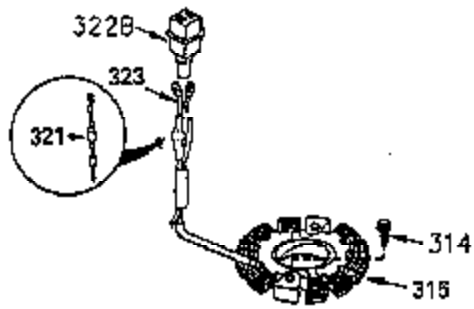

ILLUSTRATION SHOWS TYPICAL PARTS ONLY. ORDER BY PART NUMBER. PARTS NOT LISTED ARE SUPPLIED BY OEM.

OPTIONAL ELECTRIC STARTER MOTOR

OPTIONAL SPARK ARRESTOR

OPTIONAL DEBRIS SCREEN

Ref #	Part Number	Qty	Description
16	32651	1	Governor Lever
17	29916	1	Governor Lever Clamp
18	650548	1	Screw, Hex Washer Hd., 8-32 x 5/16
19	35203	1	Control Spring
35	29826	1	Governor Lever Screw
36	29918	1	E.T. Lock Washer
37	29216	1	Lock Nut
38	31919	2	Piston Pin Retaining Ring
38	29642	1	Retaining Ring
39	30322	1	Keys Nut & Washer
60	35316	1	Blower Housing Extension
62	650760	1	Screw, 8-32 x 3/8"
63	28545	1	Grommet
64	30063	1	Torx T-30 Hex Washer Hd. Sems 1/4-20 x 1/2
64	30063	1	Screw, Torx T-30 Hex Washer Hd. 10-24 x 1/2
65	650128	1	Screw, Hex Hd. Sems, 10-24 x 1/2
65	650128	1	Screw, Hex Hd. Sems, 10-24 x 1/2
68	33356	1	Ground Terminal
172	28425	1	Cover Valve Spring Box
173	35350	1	Breather Tube
174	650128	2	Screw, Hex Hd. Sems, 10-24 x 1/2
182	650517	2	Screw, Hex., Sems, 1/4-20 x 13/16
186	35302	1	Governor Link
210	27793	1	Conduit Clip
211	28942	1	Screw, 10-32 x 3/8"
243	650875	2	Screw, Fil. Hd. Sems, 10-32 x 5 1/4
246	35108	1	Air Cleaner Filter
266	650876	2	Screw, Hex Hd. Shoulder, 5/16-18 x 1-1/4
270	35292	1	Manifold Ass'y.
271	35293	1	Locking Plate (Manifold)
325	34246	1	Wire Clip
348	35426	1	Remote Choke Bracket
349	650767	2	Screw, 8-32 x 27/64"
361	30063	4	Screw, Torx T-30, 1/4-20 x 1/2"
380	632427	1	Carburetor
395	33605	1	Electric Starter Motor

ILLUSTRATION SHOWS TYPICAL PARTS ONLY. ORDER BY PART NUMBER. PARTS NOT LISTED ARE SUPPLIED BY OEM.

Ref #	Part Number	Qty	Description
39	30322	1	Keps Nut & Washer
64	30063	1	Torx T-30 Hex Washer Hd. Sems 1/4-20 x 1/2
64	30063	1	Screw, Torx T-30 Hex Washer Hd. 10-24 x 1/2
243	650875	2	Screw, Fil. Hd. Sems, 10-32 x 5 1/4
246	35108	1	Air Cleaner Filter
315	611104	1	Alternator Coil (3/5 Split)(Incl. 321 ,322& 323)
321	611161	1	Diode
322	611142	1	Connector Body
323	611118	1	Terminal
325	34246	1	Wire Clip