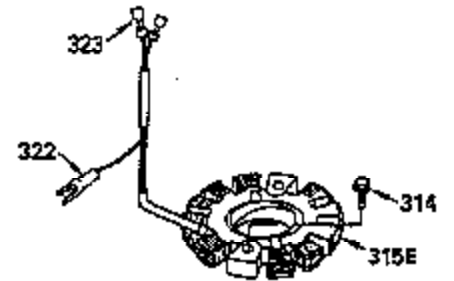

ILLUSTRATION SHOWS TYPICAL PARTS ONLY. ORDER BY PART NUMBER. PARTS NOT LISTED ARE SUPPLIED BY OEM.

OPTIONAL ELECTRIC STARTER MOTOR

OPTIONAL SPARK ARRESTOR

OPTIONAL DEBRIS SCREEN

Ref #	Part Number	Qty	Description
16	32651	1	Governor Lever
17	29916	1	Governor Lever Clamp
18	650548	1	Screw, Hex Washer Hd., 8-32 x 5/16
19	35203	1	Control Spring
35	29826	1	Governor Lever Screw
36	29918	1	E.T. Lock Washer
37	29216	1	Lock Nut
38	31919	2	Piston Pin Retaining Ring
38	29642	1	Retaining Ring
39	30322	1	Keys Nut & Washer
60	35316	1	Blower Housing Extension
62	650760	1	Screw, 8-32 x 3/8"
63	28545	1	Grommet
64	30063	1	Torx T-30 Hex Washer Hd. Sems 1/4-20 x 1/2
64	30063	1	Screw, Torx T-30 Hex Washer Hd. 10-24 x 1/2
65	650128	1	Screw, Hex Hd. Sems, 10-24 x 1/2
65	650128	1	Screw, Hex Hd. Sems, 10-24 x 1/2
68	33356	1	Ground Terminal
172	28425	1	Cover Valve Spring Box
173	35350	1	Breather Tube
174	650128	2	Screw, Hex Hd. Sems, 10-24 x 1/2
182	650517	2	Screw, Hex., Sems, 1/4-20 x 13/16
186	35302	1	Governor Link
210	27793	1	Conduit Clip
211	28942	1	Screw, 10-32 x 3/8"
243	650875	2	Screw, Fil. Hd. Sems, 10-32 x 5 1/4
246	35108	1	Air Cleaner Filter
266	650876	2	Screw, Hex Hd. Shoulder, 5/16-18 x 1-1/4
270	35292	1	Manifold Ass'y.
271	35293	1	Locking Plate (Manifold)
325	34246	1	Wire Clip
348	35426	1	Remote Choke Bracket
349	650767	2	Screw, 8-32 x 27/64"
361	30063	4	Screw, Torx T-30, 1/4-20 x 1/2"
380	632427	1	Carburetor
395	33605	1	Electric Starter Motor

ILLUSTRATION SHOWS TYPICAL PARTS ONLY. ORDER BY PART NUMBER. PARTS NOT LISTED ARE SUPPLIED BY OEM.

Ref #	Part Number	Qty	Description
39	30322	1	Keps Nut & Washer
64	30063	1	Torx T-30 Hex Washer Hd. Sems 1/4-20 x 1/2
64	30063	1	Screw, Torx T-30 Hex Washer Hd. 10-24 x 1/2
243	650875	2	Screw, Fil. Hd. Sems, 10-32 x 5 1/4
246	35108	1	Air Cleaner Filter
315	611104	1	Alternator Coil (3/5 Split)(Incl. 321 ,322& 323)
321	611161	1	Diode
322	611142	1	Connector Body
323	611118	1	Terminal
325	34246	1	Wire Clip