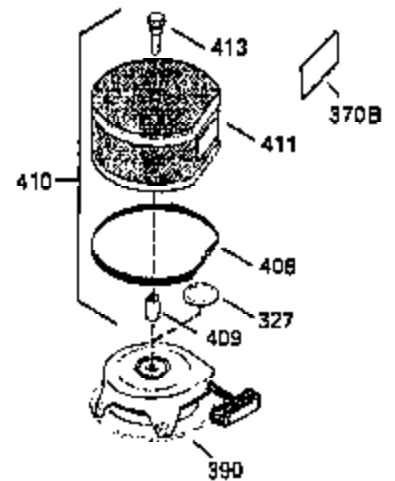

ILLUSTRATION SHOWS TYPICAL PARTS ONLY. ORDER BY PART NUMBER. PARTS NOT LISTED ARE SUPPLIED BY OEM.

OPTIONAL ELECTRIC STARTER MOTOR

OPTIONAL SPARK ARRESTOR

OPTIONAL DEBRIS SCREEN

Ref #	Part Number	Qty	Description
16	32651	1	Governor Lever
17	29916	1	Governor Lever Clamp
18	650548	1	Screw, Hex Washer Hd., 8-32 x 5/16
19	35203	1	Control Spring
35	29826	1	Governor Lever Screw
36	29918	1	E.T. Lock Washer
37	29216	1	Lock Nut
38	31919	2	Piston Pin Retaining Ring
38	29642	1	Retaining Ring
39	30322	1	Keys Nut & Washer
60	35316	1	Blower Housing Extension
62	650760	1	Screw, 8-32 x 3/8"
63	28545	1	Grommet
64	30063	1	Torx T-30 Hex Washer Hd. Sems 1/4-20 x 1/2
64	30063	1	Screw, Torx T-30 Hex Washer Hd. 10-24 x 1/2
65	650128	1	Screw, Hex Hd. Sems, 10-24 x 1/2
65	650128	1	Screw, Hex Hd. Sems, 10-24 x 1/2
68	33356	1	Ground Terminal
172	28425	1	Cover Valve Spring Box
173	35350	1	Breather Tube
174	650128	2	Screw, Hex Hd. Sems, 10-24 x 1/2
182	650517	2	Screw, Hex., Sems, 1/4-20 x 13/16
186	35302	1	Governor Link
210	27793	1	Conduit Clip
211	28942	1	Screw, 10-32 x 3/8"
243	650875	2	Screw, Fil. Hd. Sems, 10-32 x 5 1/4
246	35108	1	Air Cleaner Filter
266	650876	2	Screw, Hex Hd. Shoulder, 5/16-18 x 1-1/4
270	35292	1	Manifold Ass'y.
271	35293	1	Locking Plate (Manifold)
325	34246	1	Wire Clip
348	35426	1	Remote Choke Bracket
349	650767	2	Screw, 8-32 x 27/64"
361	30063	4	Screw, Torx T-30, 1/4-20 x 1/2"
380	632427	1	Carburetor
395	33605	1	Electric Starter Motor