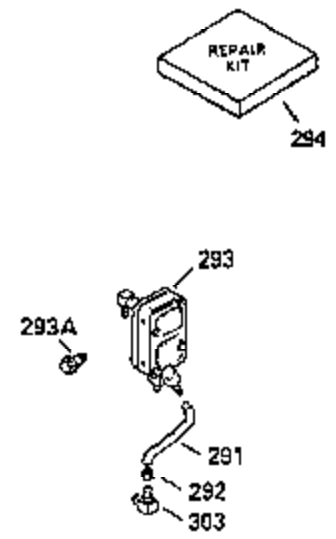

ILLUSTRATION SHOWS TYPICAL PARTS ONLY. ORDER BY PART NUMBER. PARTS NOT LISTED ARE SUPPLIED BY OEM. .

Ref #	Part Number	Qty	Description
	39 30322	1	Keps Nut & Washer
	64 30063	1	Torx T-30 Hex Washer Hd. Sems 1/4-20 x 1/2
	64 30063	1	Screw, Torx T-30 Hex Washer Hd. 10-24 x 1/2
240A	34909	1	Body Air Cleaner (Black)
243	650875	2	Screw, Fil. Hd. Sems, 10-32 x 5 1/4
245	34910	1	Air Cleaner Filter
246	35108	1	Air Cleaner Filter
262	29747B	2	Screw, Hex Hd. Sems, 5/16-24 x 21/32
290	29774	1	Fuel Line (5.50")
292	26460	1	Fuel Line Clamp
296	34279B	1	Fuel Filter
308A	35437	1	Fill Tube Clip
325	34246	1	Wire Clip
370A	34686	1	Decal-Name
380	632427	1	Carburetor