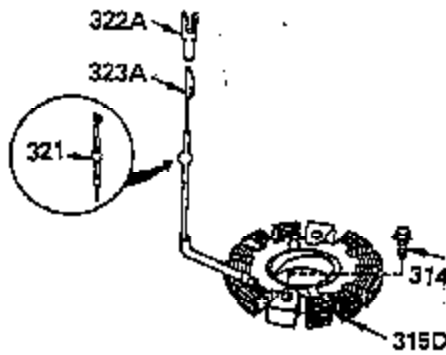

ILLUSTRATION SHOWS TYPICAL PARTS ONLY. ORDER BY PART NUMBER. PARTS NOT LISTED ARE SUPPLIED BY OEM.

OPTIONAL ELECTRIC STARTER MOTOR

OPTIONAL SPARK ARRESTOR

OPTIONAL DEBRIS SCREEN

Ref #	Part Number	Qty	Description
16	32651	1	Governor Lever
17	29916	1	Governor Lever Clamp
18	650548	1	Screw, Hex Washer Hd., 8-32 x 5/16
19	35203	1	Control Spring
35	29826	1	Governor Lever Screw
36	29918	1	E.T. Lock Washer
37	29216	1	Lock Nut
38	31919	2	Piston Pin Retaining Ring
38	29642	1	Retaining Ring
39	30322	1	Keys Nut & Washer
60	35316	1	Blower Housing Extension
62	650760	1	Screw, 8-32 x 3/8"
63	28545	1	Grommet
64	30063	1	Torx T-30 Hex Washer Hd. Sems 1/4-20 x 1/2
64	30063	1	Screw, Torx T-30 Hex Washer Hd. 10-24 x 1/2
65	650128	1	Screw, Hex Hd. Sems, 10-24 x 1/2
65	650128	1	Screw, Hex Hd. Sems, 10-24 x 1/2
68	33356	1	Ground Terminal
172	28425	1	Cover Valve Spring Box
173	35350	1	Breather Tube
174	650128	2	Screw, Hex Hd. Sems, 10-24 x 1/2
182	650517	2	Screw, Hex., Sems, 1/4-20 x 13/16
186	35302	1	Governor Link
210	27793	1	Conduit Clip
211	28942	1	Screw, 10-32 x 3/8"
243	650875	2	Screw, Fil. Hd. Sems, 10-32 x 5 1/4
246	35108	1	Air Cleaner Filter
266	650876	2	Screw, Hex Hd. Shoulder, 5/16-18 x 1-1/4
270	35292	1	Manifold Ass'y.
271	35293	1	Locking Plate (Manifold)
325	34246	1	Wire Clip
348	35426	1	Remote Choke Bracket
349	650767	2	Screw, 8-32 x 27/64"
361	30063	4	Screw, Torx T-30, 1/4-20 x 1/2"
380	632427	1	Carburetor
395	33605	1	Electric Starter Motor

ILLUSTRATION SHOWS TYPICAL PARTS ONLY. ORDER BY PART NUMBER. PARTS NOT LISTED ARE SUPPLIED BY OEM.

Ref #	Part Number	Qty	Description
39	30322	1	Keps Nut & Washer
64	30063	1	Torx T-30 Hex Washer Hd. Sems 1/4-20 x 1/2
64	30063	1	Screw, Torx T-30 Hex Washer Hd. 10-24 x 1/2
243	650875	2	Screw, Fil. Hd. Sems, 10-32 x 5 1/4
246	35108	1	Air Cleaner Filter
315	611104	1	Alternator Coil (3/5 Split)(Incl. 321 ,322& 323)
321	611161	1	Diode
322	611142	1	Connector Body
323	611118	1	Terminal
325	34246	1	Wire Clip