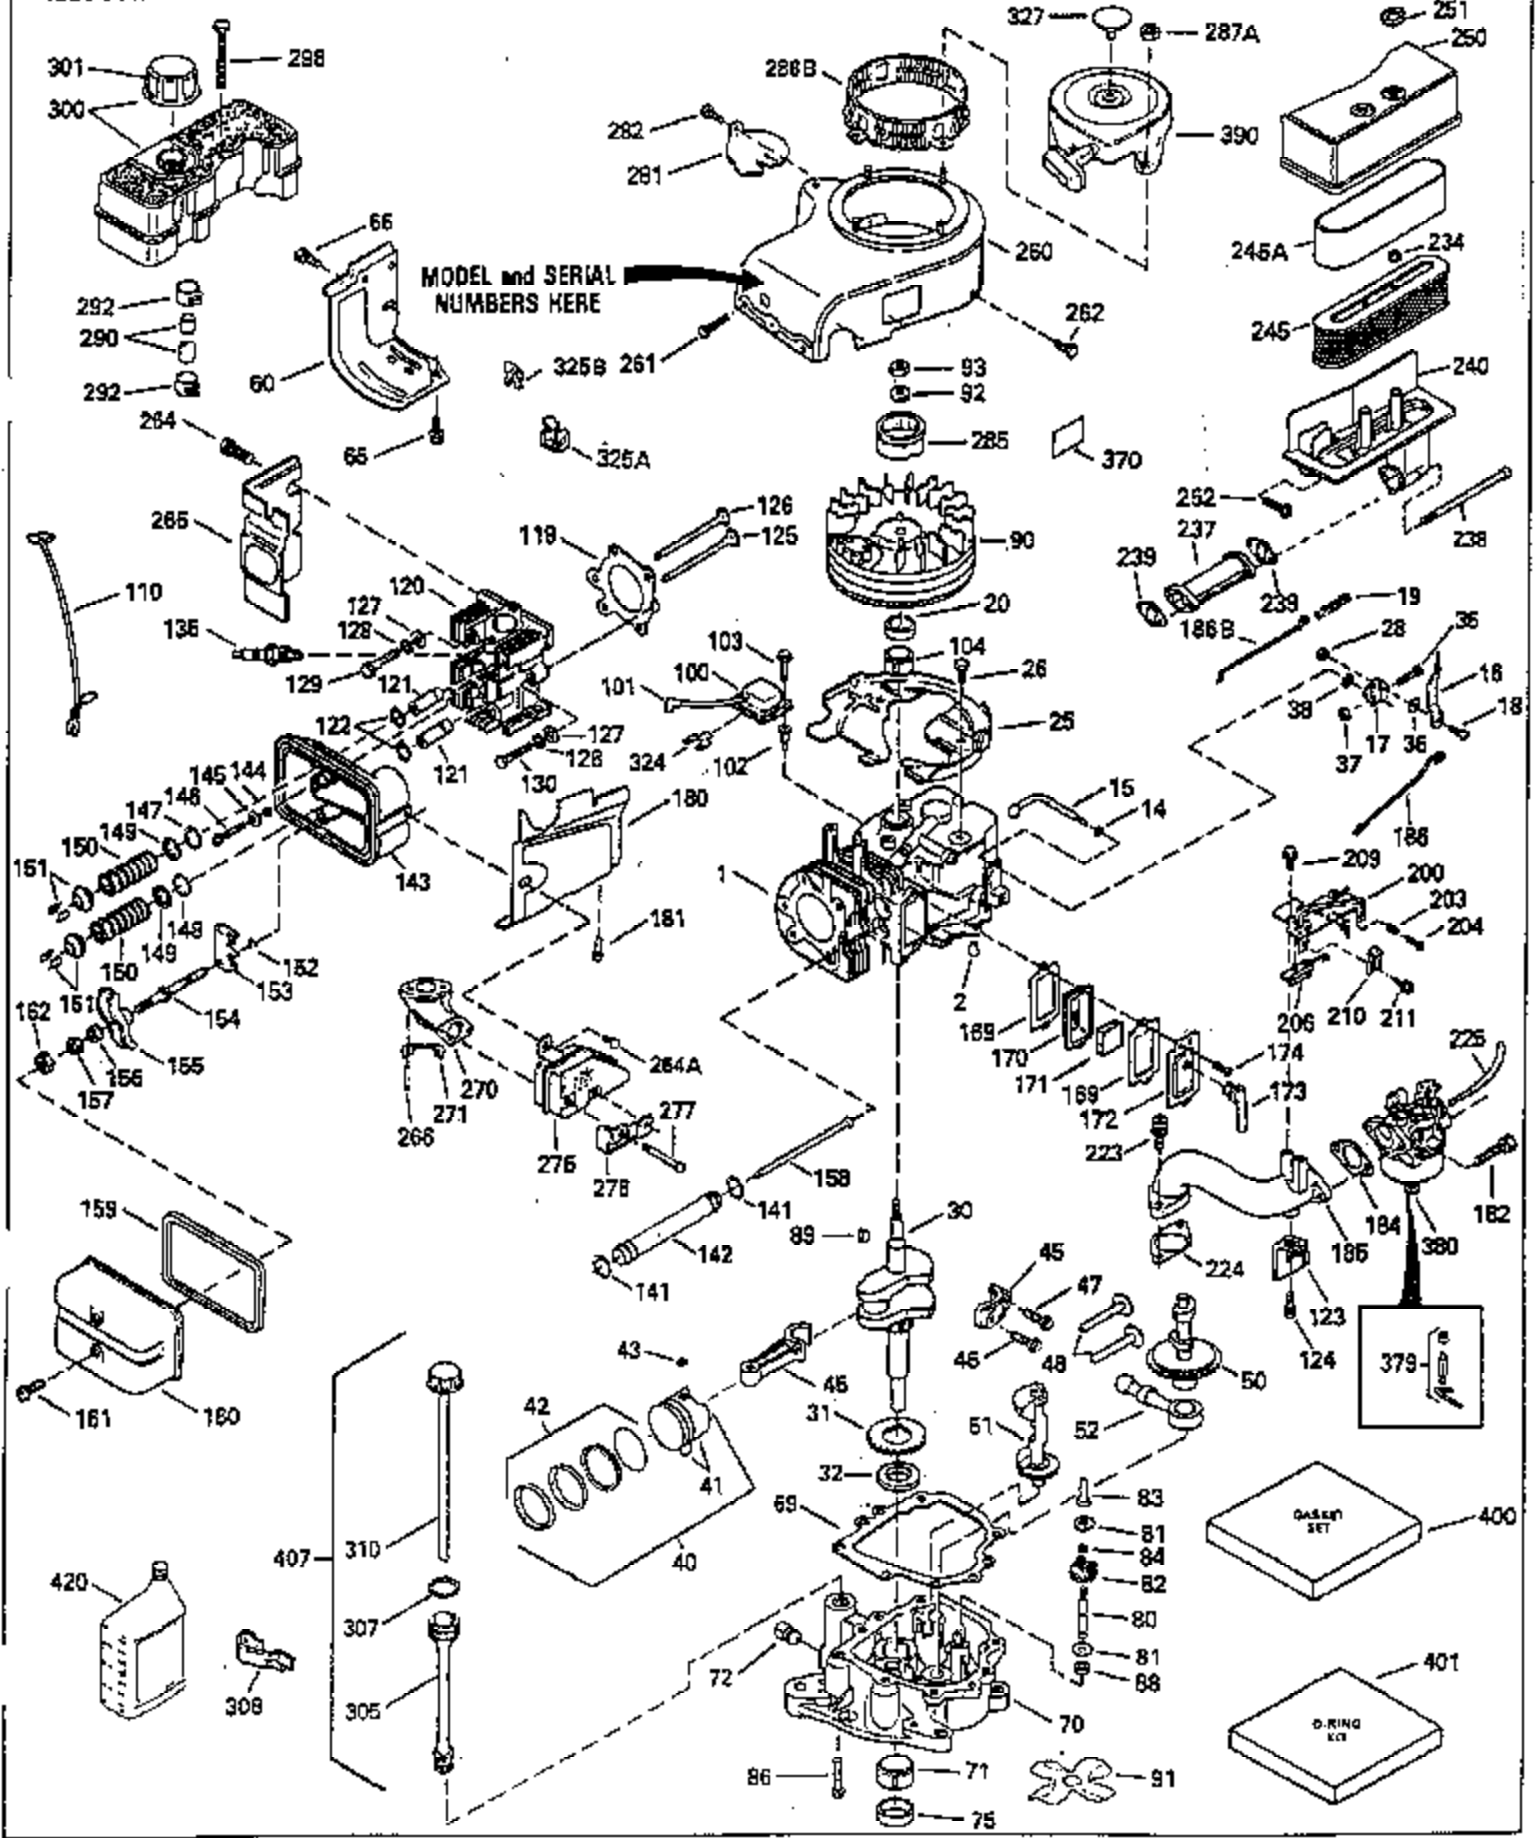

ILLUSTRATION SHOWS TYPICAL PARTS ONLY. ORDER BY PART NUMBER. PARTS NOT LISTED ARE SUPPLIED BY OEM.

Ref #	Part Number	Qty	Description
1	35323	1	Cylinder (Incl. Nos. 2 & 20)
2	27652	2	Dowel Pin
14	28277	1	Flat Washer
15	35324	1	Governor Rod
16	32651	1	Governor Lever
17	29916	1	Governor Lever Clamp
18	650548	1	Screw, Hex Washer Hd., 8-32 x 5/16
19	35203	1	Control Spring
20	35319	1	Oil Seal
25	35326	1	Blower Housing Baffle
26	650561		Screw, Hex Washer Hd. Durlock, 1/4- 20 x 5/8
30	35336	1	Crankshaft
31	35327	1	Counter-Balance Gear
35	29826	1	Governor Lever Screw
36	29918	1	E.T. Lock Washer
37	29216	1	Lock Nut
38	31919	2	Piston Pin Retaining Ring
38	29642	1	Retaining Ring
39	30322	1	Keys Nut & Washer
40	35339	1	Piston, Pin & Ring Set (Std.) (Incl. 41, 42 & 43)
40	35340	1	Piston, Pin & Ring Set (.010" Over- Sized (Incl. Nos. 41,42 & 43)
40	35341	1	Piston, Pin & Ring Set (.020" Over- Sized) (Incl. Nos. 41, 42 & 43)
41	35329	1	Piston & Pin Ass'y. (Std.) (Incl. No. 43)
41	35430	1	Piston & Pin Ass'y. (.010" Oversized) (Incl. No. 43)
41	35431	1	Piston & Pin Ass'y. (.020" Oversized) (Incl. No. 43)
42	34866	1	Ring Set (Std.)
42	34867	1	Ring Set (.010")
42	34868	1	Ring Set (.020")
45	35330	1	Connecting Rod Ass'y.(Incl. Nos. 46 & 47)
46	650908	1	Bolt, Connecting Rod
47	650882	2	Bolt, Connecting Rod
48	35313	2	Lifter Valve
50	35314A	1	Camshaft Ass'y.
51	35315	1	Counter-Balance Weight Ass'y.
52	31356	1	Oil Pump Assembly
60	35316	1	Blower Housing Extension
64	30063	1	Torx T-30 Hex Washer Hd. Sems 1/4-20 x 1/2
64	30063	1	Screw, Torx T-30 Hex Washer Hd. 10-24 x 1/2
65	650128	1	Screw, Hex Hd. Sems, 10-24 x 1/2
65	650128	1	Screw, Hex Hd. Sems, 10-24 x 1/2
69	35317	1	* Engine Mounting Flange Gasket
70	35318	1	Engine Mounting Flange (Incl. Nos. 72, 75 & 80)
72	31927	1	Oil Drain Plug
75	35319	1	Oil Seal
80	35320	1	Governor Shaft
81	35479	1	Flat Washer
81	35479	1	Flat Washer
82	35321	1	Governor Weight Ass'y.
83	35322	1	Governor Spool
84	29193	1	Retaining Ring
86	650833	7	Screw, Hex Washer Hd. Powerlok, 1/4-20 x 1-3/16
88	31707A	1	Governor Gear Spacer
89	32589	1	Flywheel Key
90	611094	1	Flywheel
92	650880	1	Flywheel Washer