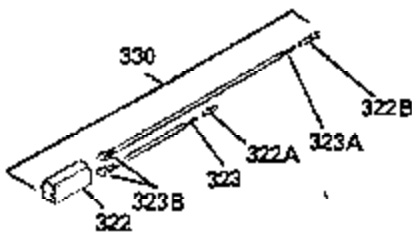

ILLUSTRATION SHOWS TYPICAL PARTS ONLY. ORDER BY PART NUMBER. PARTS NOT LISTED ARE SUPPLIED BY OEM.

OPTIONAL ELECTRIC STARTER MOTOR

OPTIONAL SPARK ARRESTOR

OPTIONAL DEBRIS SCREEN

Ref #	Part Number	Qty	Description
16	32651	1	Governor Lever
17	29916	1	Governor Lever Clamp
18	650548	1	Screw, Hex Washer Hd., 8-32 x 5/16
19	35203	1	Control Spring
35	29826	1	Governor Lever Screw
36	29918	1	E.T. Lock Washer
37	29216	1	Lock Nut
38	31919	2	Piston Pin Retaining Ring
38	29642	1	Retaining Ring
39	30322	1	Keys Nut & Washer
60	35316	1	Blower Housing Extension
62	650760	1	Screw, 8-32 x 3/8"
63	28545	1	Grommet
64	30063	1	Torx T-30 Hex Washer Hd. Sems 1/4-20 x 1/2
64	30063	1	Screw, Torx T-30 Hex Washer Hd. 10-24 x 1/2
65	650128	1	Screw, Hex Hd. Sems, 10-24 x 1/2
65	650128	1	Screw, Hex Hd. Sems, 10-24 x 1/2
68	33356	1	Ground Terminal
172	28425	1	Cover Valve Spring Box
173	35350	1	Breather Tube
174	650128	2	Screw, Hex Hd. Sems, 10-24 x 1/2
182	650517	2	Screw, Hex., Sems, 1/4-20 x 13/16
186	35302	1	Governor Link
210	27793	1	Conduit Clip
211	28942	1	Screw, 10-32 x 3/8"
243	650875	2	Screw, Fil. Hd. Sems, 10-32 x 5 1/4
246	35108	1	Air Cleaner Filter
266	650876	2	Screw, Hex Hd. Shoulder, 5/16-18 x 1-1/4
270	35292	1	Manifold Ass'y.
271	35293	1	Locking Plate (Manifold)
325	34246	1	Wire Clip
348	35426	1	Remote Choke Bracket
349	650767	2	Screw, 8-32 x 27/64"
361	30063	4	Screw, Torx T-30, 1/4-20 x 1/2"
380	632427	1	Carburetor
395	33605	1	Electric Starter Motor

ILLUSTRATION SHOWS TYPICAL PARTS ONLY. ORDER BY PART NUMBER. PARTS NOT LISTED ARE SUPPLIED BY OEM.

Ref #	Part Number	Qty	Description
39	30322	1	Keps Nut & Washer
64	30063	1	Torx T-30 Hex Washer Hd. Sems 1/4-20 x 1/2
64	30063	1	Screw, Torx T-30 Hex Washer Hd. 10-24 x 1/2
243	650875	2	Screw, Fil. Hd. Sems, 10-32 x 5 1/4
246	35108	1	Air Cleaner Filter
315	611104	1	Alternator Coil (3/5 Split)(Incl. 321 ,322& 323)
321	611161	1	Diode
322	611142	1	Connector Body
323	611118	1	Terminal
325	34246	1	Wire Clip