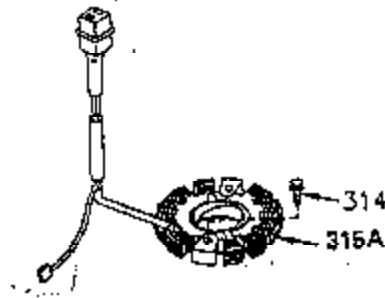

ILLUSTRATION SHOWS TYPICAL PARTS ONLY. ORDER BY PART NUMBER. PARTS NOT LISTED ARE SUPPLIED BY OEM.

OPTIONAL ELECTRIC STARTER MOTOR

OPTIONAL SPARK ARRESTOR

OPTIONAL DEBRIS SCREEN

Ref #	Part Number	Qty	Description
16	32651	1	Governor Lever
17	29916	1	Governor Lever Clamp
18	650548	1	Screw, Hex Washer Hd., 8-32 x 5/16
19	35203	1	Control Spring
35	29826	1	Governor Lever Screw
36	29918	1	E.T. Lock Washer
37	29216	1	Lock Nut
38	31919	2	Piston Pin Retaining Ring
38	29642	1	Retaining Ring
39	30322	1	Keys Nut & Washer
60	35316	1	Blower Housing Extension
62	650760	1	Screw, 8-32 x 3/8"
63	28545	1	Grommet
64	30063	1	Torx T-30 Hex Washer Hd. Sems 1/4-20 x 1/2
64	30063	1	Screw, Torx T-30 Hex Washer Hd. 10-24 x 1/2
65	650128	1	Screw, Hex Hd. Sems, 10-24 x 1/2
65	650128	1	Screw, Hex Hd. Sems, 10-24 x 1/2
68	33356	1	Ground Terminal
172	28425	1	Cover Valve Spring Box
173	35350	1	Breather Tube
174	650128	2	Screw, Hex Hd. Sems, 10-24 x 1/2
182	650517	2	Screw, Hex., Sems, 1/4-20 x 13/16
186	35302	1	Governor Link
210	27793	1	Conduit Clip
211	28942	1	Screw, 10-32 x 3/8"
243	650875	2	Screw, Fil. Hd. Sems, 10-32 x 5 1/4
246	35108	1	Air Cleaner Filter
266	650876	2	Screw, Hex Hd. Shoulder, 5/16-18 x 1-1/4
270	35292	1	Manifold Ass'y.
271	35293	1	Locking Plate (Manifold)
325	34246	1	Wire Clip
348	35426	1	Remote Choke Bracket
349	650767	2	Screw, 8-32 x 27/64"
361	30063	4	Screw, Torx T-30, 1/4-20 x 1/2"
380	632427	1	Carburetor
395	33605	1	Electric Starter Motor

ILLUSTRATION SHOWS TYPICAL PARTS ONLY. ORDER BY PART NUMBER. PARTS NOT LISTED ARE SUPPLIED BY OEM.

Ref #	Part Number	Qty	Description
39	30322	1	Keps Nut & Washer
64	30063	1	Torx T-30 Hex Washer Hd. Sems 1/4-20 x 1/2
64	30063	1	Screw, Torx T-30 Hex Washer Hd. 10-24 x 1/2
243	650875	2	Screw, Fil. Hd. Sems, 10-32 x 5 1/4
246	35108	1	Air Cleaner Filter
315	611104	1	Alternator Coil (3/5 Split)(Incl. 321 ,322& 323)
321	611161	1	Diode
322	611142	1	Connector Body
323	611118	1	Terminal
325	34246	1	Wire Clip