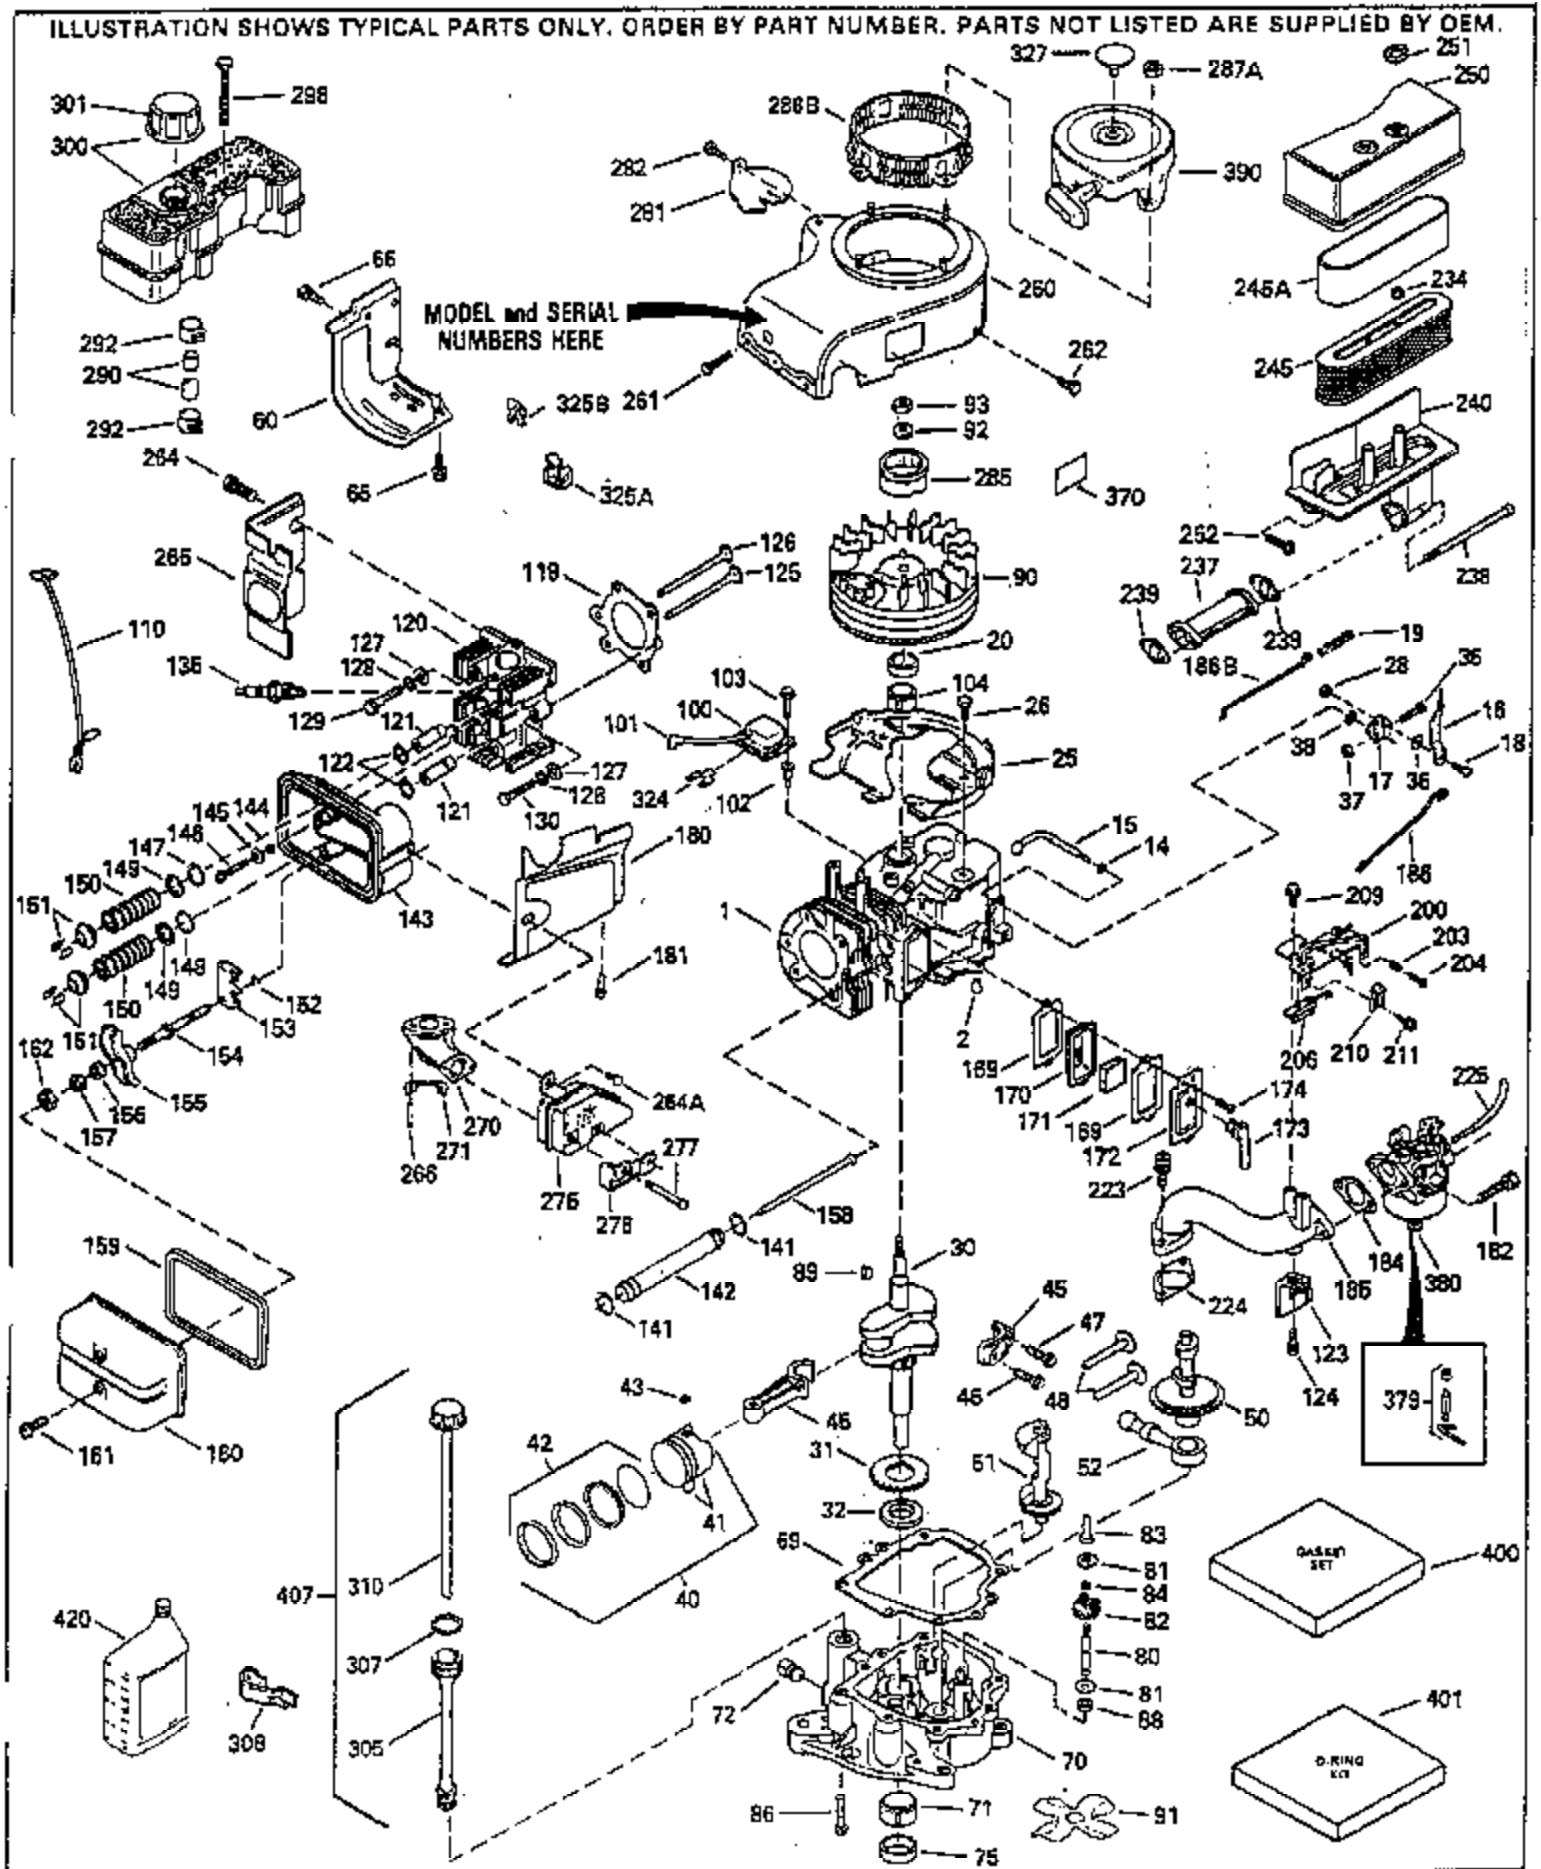

ILLUSTRATION SHOWS TYPICAL PARTS ONLY. ORDER BY PART NUMBER. PARTS NOT LISTED ARE SUPPLIED BY OEM.

Ref #	Part Number	Qty	Description
1	35323A		Cylinder (Incl. 2 & 20)
2	27652		Dowel Pin
14	28277		Washer
15	35324		Governor Rod
16	35520		Governor Lever
17	29916		Governor Lever Clamp
18	650548		Screw, 8-32 x 5/16"
19	35203		Extension Spring
20	35319		Oil Seal
25	35326		Blower Housing Baffle
28	30322		Lock Nut, 10-32
30	35336		Crankshaft
31	35327		Counterbalance Gear
32	35653		Shim Washer (.015") (Use as required)
35	29826		Screw, 10-32 x 3/4"
36	29918		Lock Washer
37	29216		Lock Nut, 10-32
38	29642		Retaining Ring
40	35339A		Piston, Pin & Ring Set (Std.)
40	35340A		Piston, Pin & Ring Set (.010" OS)
40	35341A		Piston, Pin & Ring Set (.020" OS)
41	35329		Piston & Pin Ass'y. (Std.) (Incl. 43)
41	35430		Piston & Pin Ass'y. (.010" OS) (Incl. 43)
41	35431		Piston & Pin Ass'y. (.020" OS) (Incl. 43)
42	34866A		Ring Set (Std.)
42	34867A		Ring Set (.010" OS)
42	35868A		Ring Set (.020" OS)
43	31919		Piston Pin Retaining Ring
45	35330A		Connecting Rod Ass'y. (Incl. 46 & 47)
46	650908		Connecting Rod Bolt
47	650882		Connecting Rod Bolt
48	35313		Valve Lifter
50	35314		Camshaft (MCR)
51	35315A		Counterbalance Weight
52	31356		Oil Pump Ass'y.
60	35316		Blower Housing Extension
64	30063		Screw, Torx T-30, 1/4-20"
65	650128		Screw, 10-24 1/2"
66	30063		Screw, Torx T-30, 1/4-20"
69	35317		* Flange Gasket
70	35318A		Mounting Flange
72	31927		Oil Drain Plug
75	35319		Oil Seal
80	35320		Governor Shaft
81	35479		Washer
82	35321		Governor Gear Ass'y.
83	35322		Governor Spool
84	29193		Retaining Ring
86	650833		Screw, 1/4-20 x 1-3/16"
88	31707A		Spacer (Incl. 81)
89	32589		Flywheel Key
90	611094		Flywheel
92	650880		Lock Washer
93	650881		Flywheel Nut
100	35135		Solid State Ignition
101	610118		Spark Plug Cover
102	650872		Solid State Mounting Stud
103	650814		Screw, Torx T-15, 10-24 x 1"