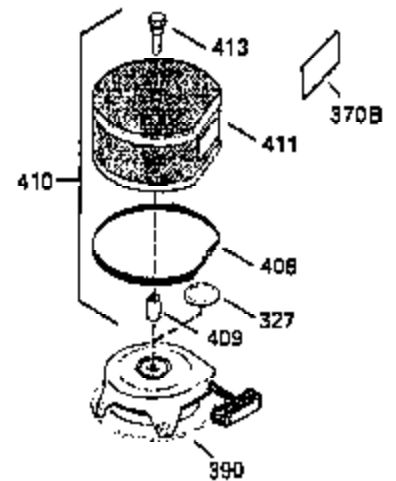

ILLUSTRATION SHOWS TYPICAL PARTS ONLY. ORDER BY PART NUMBER. PARTS NOT LISTED ARE SUPPLIED BY OEM.

OPTIONAL ELECTRIC STARTER MOTOR

OPTIONAL SPARK ARRESTOR

OPTIONAL DEBRIS SCREEN

Ref #	Part Number	Qty	Description
	16 35520		Governor Lever
	17 29916		Governor Lever Clamp
	18 650548		Screw, 8-32 x 5/16"
	19 35203		Extension Spring
	28 30322		Lock Nut, 10-32
	35 29826		Screw, 10-32 x 3/4"
	36 29918		Lock Washer
	37 29216		Lock Nut, 10-32
	38 29642		Retaining Ring
	60 35316		Blower Housing Extension
	62 650760		Screw, 8-32 x 3/8"
	63 28545		Grommet
	64 30063		Screw, Torx T-30, 1/4-20"
	65 650128		Screw, 10-24 1/2"
	66 30063		Screw, Torx T-30, 1/4-20"
	68 33356		Ground Terminal
	131 30063		Screw, Torx T-30, 1/4-20 x 1/2"
	172 28425		Valve Cover
	173 35350		Breather Tube
	174 650128		Screw, 10-24 x 1/2"
	182 650517		Screw, 1/4-20 x 27/32"
	186 35522		Governor Link
	209A 30200		Screw, 10-24 x 9/16"
	210 27793		Conduit Clip
	211 28942		Screw, 10-32 x 3/8"
	239A 34912		* Air Cleaner Gasket To Blower Housing
	243 650875		Screw, 10-32 x 5-1/4"
	325 34246		Wire Clip
	327 34113		Starter Plug
	348 35426		Remote Choke Bracket
	349 650767		Screw, 8-32 x 27/64"
	361 30063		Screw, TorxT-30, 1/4-20 x 1/2"
	370B 34686		Name Decal
	380 632494		Carburetor (Incl. 184)
	395 33605		Starter Motor (12 Volt)