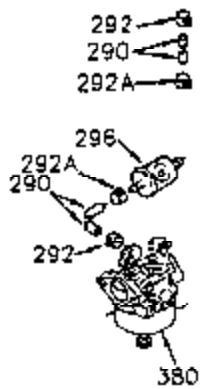

ILLUSTRATION SHOWS TYPICAL PARTS ONLY. ORDER BY PART NUMBER. PARTS NOT LISTED ARE SUPPLIED BY OEM. .

Ref #	Part Number	Qty	Description
64	30063		Screw, Torx T-30, 1/4-20"
131	30063		Screw, Torx T-30, 1/4-20 x 1/2"
239A	34912		* Air Cleaner Gasket To Blower Housing
240A	34909		Air Cleaner Body
243	650875		Screw, 10-32 x 5-1/4"
245B	34910		Air Cleaner Filter
245	35108		Air Cleaner Filter
250A	34911		Air Cleaner Cover
252A	650784		Screw, 10-24 x 11/16"
260B	35338A		Blower Housing
262	29747B		Screw, Torx T-40, 5/16-24 x 21/32"
285A	35411		Starter Screen
287	XXXXX		Pop Rivet (Can Be Purchased Locally)
290	29774		Fuel Line
292	26460		Fuel Line Clamp
296	34279B		Fuel Filter (Incl. 292)
308A	35437		Fill Tube Clip
325	27275		Wire Clip
327	34113		Starter Plug
380	632413		Carburetor (Incl. 184)