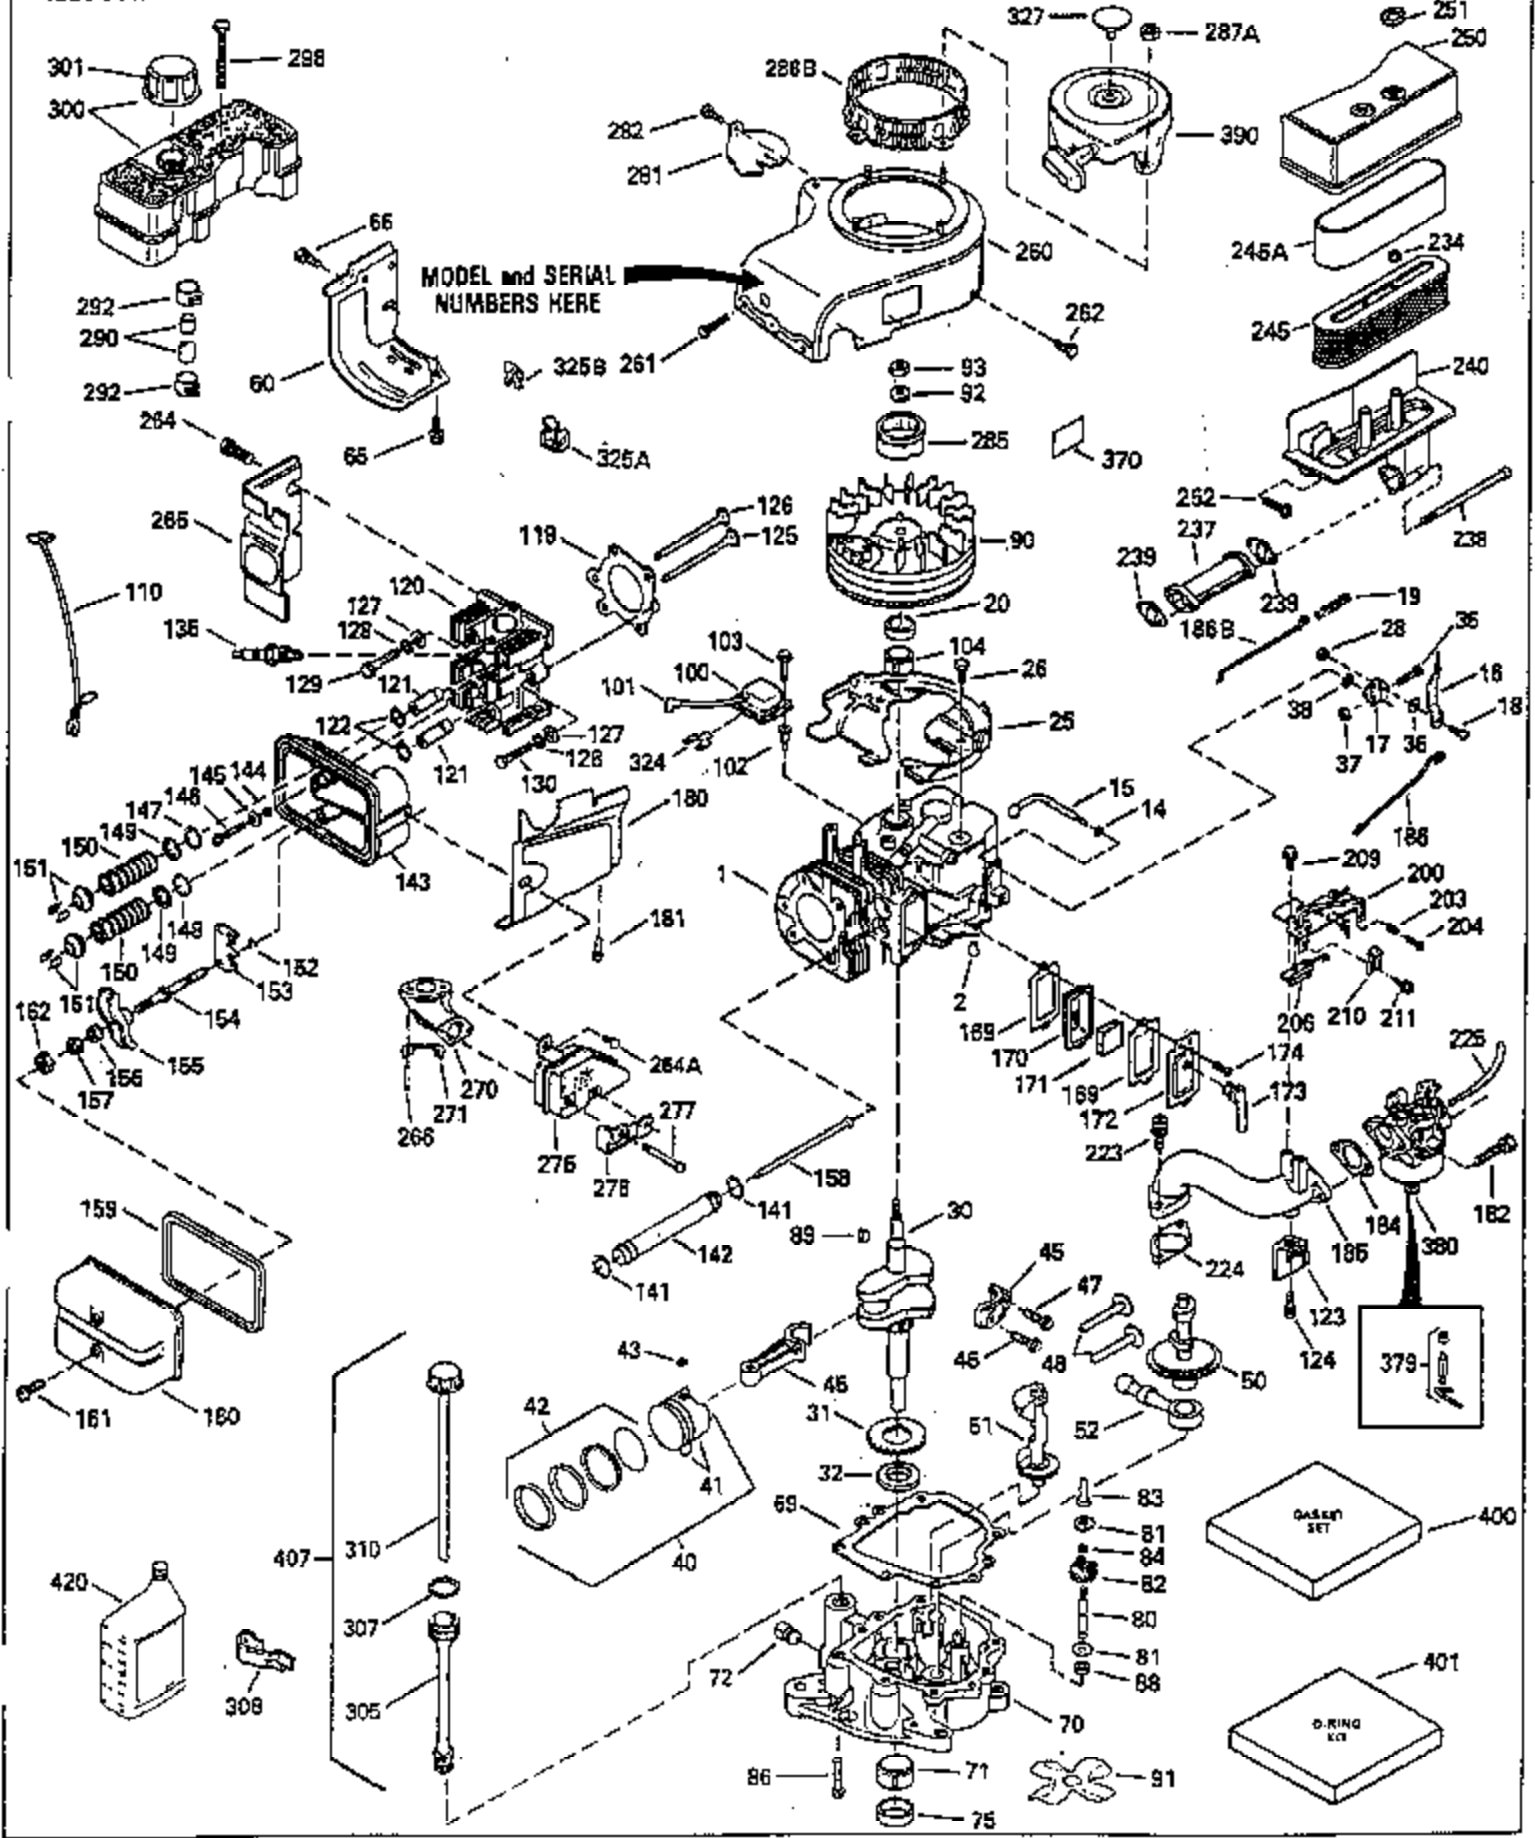

ILLUSTRATION SHOWS TYPICAL PARTS ONLY. ORDER BY PART NUMBER. PARTS NOT LISTED ARE SUPPLIED BY OEM.

Ref #	Part Number	Qty	Description
1	35323A		Cylinder (Incl. 2 & 20)
2	27652		Dowel Pin
14	28277		Washer
15	35324		Governor Rod
16	35520		Governor Lever
17	29916		Governor Lever Clamp
18	650548		Screw, 8-32 x 5/16"
19	35203		Extension Spring
20	35319		Oil Seal
25	35326		Blower Housing Baffle
28	30322		Lock Nut, 10-32
30	35336A		Crankshaft
31	35327		Counterbalance Gear
32	35653		Shim Washer (.015") (Use as required)
35	29826		Screw, 10-32 x 3/4"
36	29918		Lock Washer
37	29216		Lock Nut, 10-32
38	29642		Retaining Ring
40	35339A		Piston, Pin & Ring Set (Std.)
40	35340A		Piston, Pin & Ring Set (.010" OS)
40	35341A		Piston, Pin & Ring Set (.020" OS)
41	35329		Piston & Pin Ass'y. (Std.) (Incl. 43)
41	35430		Piston & Pin Ass'y. (.010" OS) (Incl. 43)
41	35431		Piston & Pin Ass'y. (.020" OS) (Incl. 43)
42	34866A		Ring Set (Std.)
42	34867A		Ring Set (.010" OS)
42	35868A		Ring Set (.020" OS)
43	31919		Piston Pin Retaining Ring
45	35330A		Connecting Rod Ass'y. (Incl. 46 & 47)
46	650908		Connecting Rod Bolt
47	650882		Connecting Rod Bolt
48	35313		Valve Lifter
50	35314		Camshaft (MCR)
51	35315A		Counterbalance Weight
52	31356		Oil Pump Ass'y.
60	35316		Blower Housing Extension
64	30063		Screw, Torx T-30, 1/4-20"
65	650128		Screw, 10-24 1/2"
66	30063		Screw, Torx T-30, 1/4-20"
69	35317		* Flange Gasket
70	35318A		Mounting Flange
72	31927		Oil Drain Plug
75	35319		Oil Seal
80	35320		Governor Shaft
81	35479		Washer
82	35321		Governor Gear Ass'y.
83	35322		Governor Spool
84	29193		Retaining Ring
86	650833		Screw, 1/4-20 x 1-3/16"
88	31707A		Spacer (Incl. 81)
89	32589		Flywheel Key
90	611094		Flywheel
92	650880		Lock Washer
93	650881		Flywheel Nut
100	35135		Solid State Ignition
101	610118		Spark Plug Cover
102	650872		Solid State Mounting Stud
103	650814		Screw, Torx T-15, 10-24 x 1"