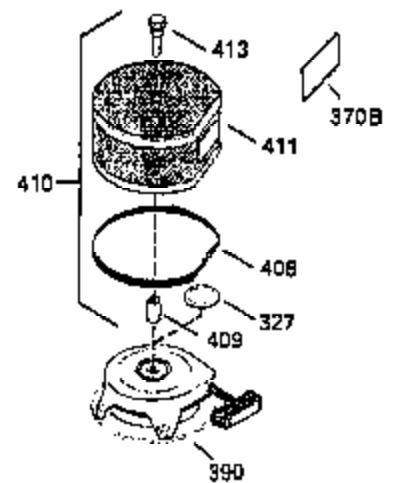

ILLUSTRATION SHOWS TYPICAL PARTS ONLY. ORDER BY PART NUMBER. PARTS NOT LISTED ARE SUPPLIED BY OEM. .

Ref #	Part Number	Qty	Description
64	30063		Screw, Torx T-30, 1/4-20"
131	30063		Screw, Torx T-30, 1/4-20 x 1/2"
239A	34912		* Air Cleaner Gasket To Blower Housing
240A	34909		Air Cleaner Body
243	650875		Screw, 10-32 x 5-1/4"
245B	34910		Air Cleaner Filter
245	35108		Air Cleaner Filter
250A	34911		Air Cleaner Cover
252A	650784		Screw, 10-24 x 11/16"
260B	35338A		Blower Housing
262	29747B		Screw, Torx T-40, 5/16-24 x 21/32"
285A	35411		Starter Screen
287	XXXXX		Pop Rivet (Can Be Purchased Locally)
290	29774		Fuel Line
292	26460		Fuel Line Clamp
296	34279B		Fuel Filter (Incl. 292)
308A	35437		Fill Tube Clip
325	27275		Wire Clip
327	34113		Starter Plug
380	632413		Carburetor (Incl. 184)

ILLUSTRATION SHOWS TYPICAL PARTS ONLY. ORDER BY PART NUMBER. PARTS NOT LISTED ARE SUPPLIED BY OEM.

OPTIONAL ELECTRIC STARTER MOTOR

OPTIONAL SPARK ARRESTOR

OPTIONAL DEBRIS SCREEN

Ref #	Part Number	Qty	Description
	16 35520		Governor Lever
	17 29916		Governor Lever Clamp
	18 650548		Screw, 8-32 x 5/16"
	19 35203		Extension Spring
	28 30322		Lock Nut, 10-32
	35 29826		Screw, 10-32 x 3/4"
	36 29918		Lock Washer
	37 29216		Lock Nut, 10-32
	38 29642		Retaining Ring
	60 35316		Blower Housing Extension
	64 30063		Screw, Torx T-30, 1/4-20"
	65 650128		Screw, 10-24 1/2"
	66 30063		Screw, Torx T-30, 1/4-20"
	131 30063		Screw, Torx T-30, 1/4-20 x 1/2"
	172 28425		Valve Cover
	173 35350		Breather Tube
	174 650128		Screw, 10-24 x 1/2"
	182 650517		Screw, 1/4-20 x 27/32"
	186 35522		Governor Link
	209A 30200		Screw, 10-24 x 9/16"
	210 27793		Conduit Clip
	211 28942		Screw, 10-32 x 3/8"
	239A 34912		* Air Cleaner Gasket To Blower Housing
	243 650875		Screw, 10-32 x 5-1/4"
	325 27275		Wire Clip
	327 34113		Starter Plug
	361 30063		Screw, TorxT-30, 1/4-20 x 1/2"
	380 632413		Carburetor (Incl. 184)