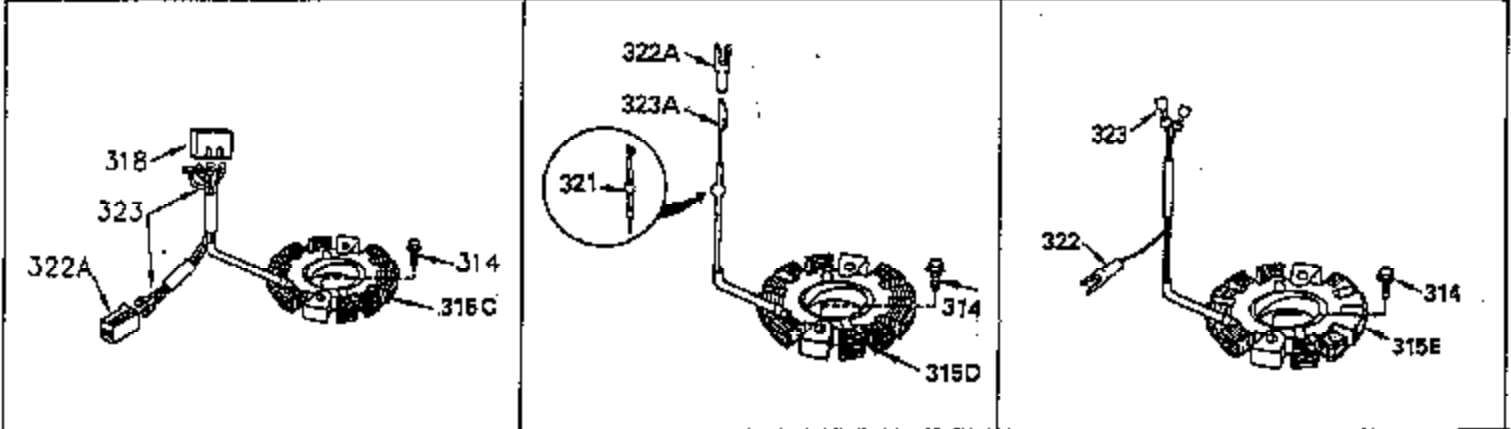

ILLUSTRATION SHOWS TYPICAL PARTS ONLY. ORDER BY PART NUMBER. PARTS NOT LISTED ARE SUPPLIED BY OEM.

OPTIONAL ELECTRIC STARTER MOTOR

OPTIONAL SPARK ARRESTOR

OPTIONAL DEBRIS SCREEN

Ref #	Part Number	Qty	Description
	16 35520		Governor Lever
	17 29916		Governor Lever Clamp
	18 650548		Screw, 8-32 x 5/16"
	19 35203		Extension Spring
	28 30322		Lock Nut, 10-32
	35 29826		Screw, 10-32 x 3/4"
	36 29918		Lock Washer
	37 29216		Lock Nut, 10-32
	38 29642		Retaining Ring
	60 35316		Blower Housing Extension
	64 30063		Screw, Torx T-30, 1/4-20"
	65 650128		Screw, 10-24 1/2"
	66 30063		Screw, Torx T-30, 1/4-20"
	131 30063		Screw, Torx T-30, 1/4-20 x 1/2"
	172 28425		Valve Cover
	173 35350		Breather Tube
	174 650128		Screw, 10-24 x 1/2"
	182 650517		Screw, 1/4-20 x 27/32"
	186 35522		Governor Link
	209A 30200		Screw, 10-24 x 9/16"
	210 27793		Conduit Clip
	211 28942		Screw, 10-32 x 3/8"
	239A 34912		* Air Cleaner Gasket To Blower Housing
	243 650875		Screw, 10-32 x 5-1/4"
	325 27275		Wire Clip
	327 34113		Starter Plug
	361 30063		Screw, TorxT-30, 1/4-20 x 1/2"
	380 632413		Carburetor (Incl. 184)

ILLUSTRATION SHOWS TYPICAL PARTS ONLY. ORDER BY PART NUMBER. PARTS NOT LISTED ARE SUPPLIED BY OEM.

Ref #	Part Number	Qty	Description
64	30063		Screw, Torx T-30, 1/4-20"
131	30063		Screw, Torx T-30, 1/4-20 x 1/2"
239A	34912		* Air Cleaner Gasket To Blower Housing
243	650875		Screw, 10-32 x 5-1/4"
314	650873		Screw, 1/4-20 x 3/4"
315	611113		Alternator Coil (3Amp D.C.) (Incl.321 ,322&323)
321	611161		Diode
322	610921		Connector Body
323	610922		Terminal
325	27275		Wire Clip