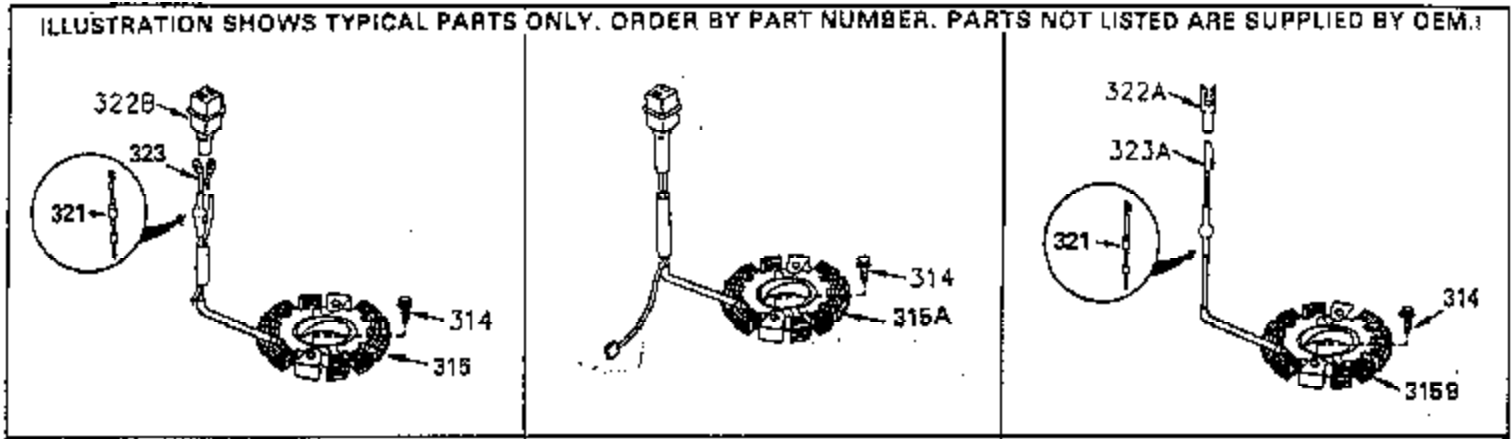

ILLUSTRATION SHOWS TYPICAL PARTS ONLY. ORDER BY PART NUMBER. PARTS NOT LISTED ARE SUPPLIED BY OEM.

OPTIONAL ELECTRIC STARTER MOTOR

OPTIONAL SPARK ARRESTOR

OPTIONAL DEBRIS SCREEN

Ref #	Part Number	Qty	Description
	16 35520		Governor Lever
	17 29916		Governor Lever Clamp
	18 650548		Screw, 8-32 x 5/16"
	19 35203		Extension Spring
	28 30322		Lock Nut, 10-32
	35 29826		Screw, 10-32 x 3/4"
	36 29918		Lock Washer
	37 29216		Lock Nut, 10-32
	38 29642		Retaining Ring
	60 35316		Blower Housing Extension
	64 30063		Screw, Torx T-30, 1/4-20"
	65 650128		Screw, 10-24 1/2"
	66 30063		Screw, Torx T-30, 1/4-20"
	131 30063		Screw, Torx T-30, 1/4-20 x 1/2"
	172 28425		Valve Cover
	173 35350		Breather Tube
	174 650128		Screw, 10-24 x 1/2"
	182 650517		Screw, 1/4-20 x 27/32"
	186 35522		Governor Link
	209A 30200		Screw, 10-24 x 9/16"
	210 27793		Conduit Clip
	211 28942		Screw, 10-32 x 3/8"
	239A 34912		* Air Cleaner Gasket To Blower Housing
	243 650875		Screw, 10-32 x 5-1/4"
	325 27275		Wire Clip
	327 34113		Starter Plug
	361 30063		Screw, TorxT-30, 1/4-20 x 1/2"
	380 632413		Carburetor (Incl. 184)

ILLUSTRATION SHOWS TYPICAL PARTS ONLY. ORDER BY PART NUMBER. PARTS NOT LISTED ARE SUPPLIED BY OEM.

Ref #	Part Number	Qty	Description
64	30063		Screw, Torx T-30, 1/4-20"
131	30063		Screw, Torx T-30, 1/4-20 x 1/2"
239A	34912		* Air Cleaner Gasket To Blower Housing
243	650875		Screw, 10-32 x 5-1/4"
314	650873		Screw, 1/4-20 x 3/4"
315	611113		Alternator Coil (3Amp D.C.) (Incl.321 ,322&323)
321	611161		Diode
322	610921		Connector Body
323	610922		Terminal
325	27275		Wire Clip