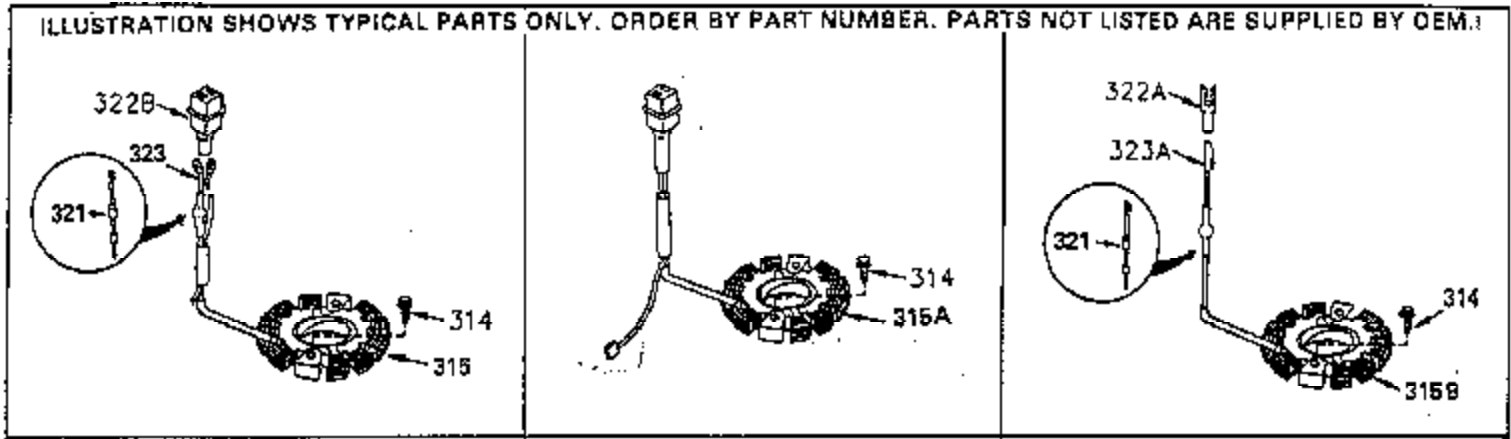

ILLUSTRATION SHOWS TYPICAL PARTS ONLY. ORDER BY PART NUMBER. PARTS NOT LISTED ARE SUPPLIED BY OEM.

OPTIONAL ELECTRIC STARTER MOTOR

OPTIONAL SPARK ARRESTOR

OPTIONAL DEBRIS SCREEN

Ref #	Part Number	Qty	Description
16	32651		Governor Lever
17	29916		Governor Lever Clamp
18	650548		Screw, 8-32 x 5/16"
19	35203		Extension Spring
28	30322		Lock Nut, 10-32
35	29826		Screw, 10-32 x 3/4"
36	29918		Lock Washer
37	29216		Lock Nut, 10-32
38	29642		Retaining Ring
60	35316		Blower Housing Extension
62	650760		Screw, 8-32 x 3/8"
63	28545		Grommet
64	30063		Screw, Torx T-30, 1/4-20"
65	650128		Screw, 10-24 1/2"
66	30063		Screw, Torx T-30, 1/4-20"
68	33356		Ground Terminal
131	30063		Screw, Torx T-30, 1/4-20 x 1/2"
172	28425		Valve Cover
173	35350		Breather Tube
174	650128		Screw, 10-24 x 1/2"
182	650517		Screw, 1/4-20 x 27/32"
186	35302		Governor Link
209A	30200		Screw, 10-24 x 9/16"
210	27793		Conduit Clip
211	28942		Screw, 10-32 x 3/8"
239A	34912		* Air Cleaner Gasket To Blower Housing
243	650875		Screw, 10-32 x 5-1/4"
325	34246		Wire Clip
327	34113		Starter Plug
348	35426		Remote Choke Bracket
349	650767		Screw, 8-32 x 27/64"
361	30063		Screw, TorxT-30, 1/4-20 x 1/2"
380	632413		Carburetor (Incl. 184)
395	33605		Starter Motor (12 Volt)

ILLUSTRATION SHOWS TYPICAL PARTS ONLY. ORDER BY PART NUMBER. PARTS NOT LISTED ARE SUPPLIED BY OEM.

Ref #	Part Number	Qty	Description
64	30063		Screw, Torx T-30, 1/4-20"
131	30063		Screw, Torx T-30, 1/4-20 x 1/2"
239A	34912		* Air Cleaner Gasket To Blower Housing
243	650875		Screw, 10-32 x 5-1/4"
314	650873		Screw, 1/4-20 x 3/4"
315	611104		Alternator Coil (3/5 Split) (Incl.321 ,322&323)
321	611161		Diode
322	611142		Connector Body
323	611118		Terminal
325	34246		Wire Clip