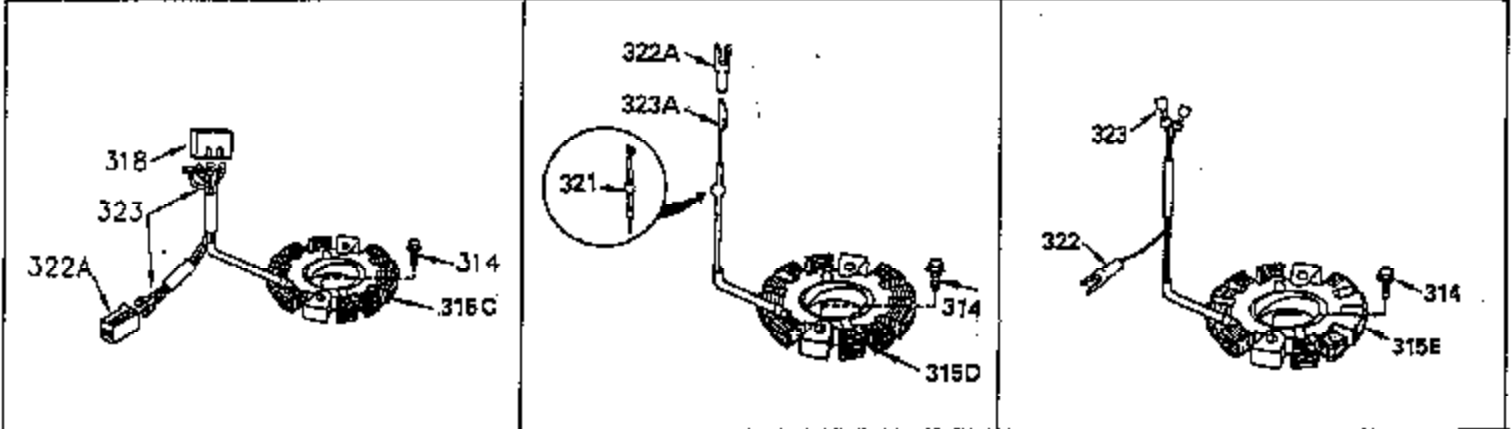

ILLUSTRATION SHOWS TYPICAL PARTS ONLY. ORDER BY PART NUMBER. PARTS NOT LISTED ARE SUPPLIED BY OEM.

OPTIONAL ELECTRIC STARTER MOTOR

OPTIONAL SPARK ARRESTOR

OPTIONAL DEBRIS SCREEN

Ref #	Part Number	Qty	Description
16	32651		Governor Lever
17	29916		Governor Lever Clamp
18	650548		Screw, 8-32 x 5/16"
19	35203		Extension Spring
28	30322		Lock Nut, 10-32
35	29826		Screw, 10-32 x 3/4"
36	29918		Lock Washer
37	29216		Lock Nut, 10-32
38	29642		Retaining Ring
60	35316		Blower Housing Extension
62	650760		Screw, 8-32 x 3/8"
63	28545		Grommet
64	30063		Screw, Torx T-30, 1/4-20"
65	650128		Screw, 10-24 1/2"
66	30063		Screw, Torx T-30, 1/4-20"
68	33356		Ground Terminal
131	30063		Screw, Torx T-30, 1/4-20 x 1/2"
172	28425		Valve Cover
173	35350		Breather Tube
174	650128		Screw, 10-24 x 1/2"
182	650517		Screw, 1/4-20 x 27/32"
186	35302		Governor Link
209A	30200		Screw, 10-24 x 9/16"
210	27793		Conduit Clip
211	28942		Screw, 10-32 x 3/8"
239A	34912		* Air Cleaner Gasket To Blower Housing
243	650875		Screw, 10-32 x 5-1/4"
325	34246		Wire Clip
327	34113		Starter Plug
348	35426		Remote Choke Bracket
349	650767		Screw, 8-32 x 27/64"
361	30063		Screw, TorxT-30, 1/4-20 x 1/2"
380	632413		Carburetor (Incl. 184)
395	33605		Starter Motor (12 Volt)

ILLUSTRATION SHOWS TYPICAL PARTS ONLY. ORDER BY PART NUMBER. PARTS NOT LISTED ARE SUPPLIED BY OEM.

Ref #	Part Number	Qty	Description
64	30063		Screw, Torx T-30, 1/4-20"
131	30063		Screw, Torx T-30, 1/4-20 x 1/2"
239A	34912		* Air Cleaner Gasket To Blower Housing
243	650875		Screw, 10-32 x 5-1/4"
314	650873		Screw, 1/4-20 x 3/4"
315	611104		Alternator Coil (3/5 Split) (Incl.321 ,322&323)
321	611161		Diode
322	611142		Connector Body
323	611118		Terminal
325	34246		Wire Clip