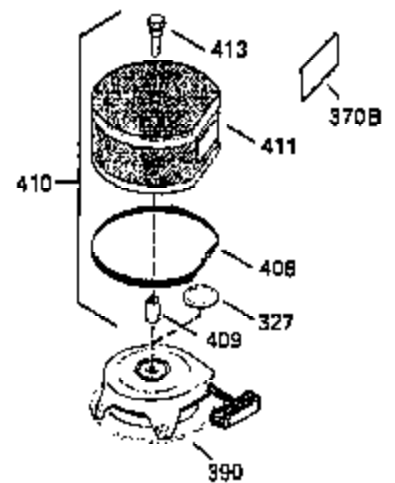

ILLUSTRATION SHOWS TYPICAL PARTS ONLY. ORDER BY PART NUMBER. PARTS NOT LISTED ARE SUPPLIED BY OEM.

OPTIONAL ELECTRIC STARTER MOTOR

OPTIONAL SPARK ARRESTOR

OPTIONAL DEBRIS SCREEN

Ref #	Part Number	Qty	Description
16	32651		Governor Lever
17	29916		Governor Lever Clamp
18	650548		Screw, 8-32 x 5/16"
19	35203		Extension Spring
28	30322		Lock Nut, 10-32
35	29826		Screw, 10-32 x 3/4"
36	29918		Lock Washer
37	29216		Lock Nut, 10-32
38	29642		Retaining Ring
60	35316		Blower Housing Extension
62	650760		Screw, 8-32 x 3/8"
63	28545		Grommet
64	30063		Screw, Torx T-30, 1/4-20"
65	650128		Screw, 10-24 1/2"
66	30063		Screw, Torx T-30, 1/4-20"
68	33356		Ground Terminal
131	30063		Screw, Torx T-30, 1/4-20 x 1/2"
172	28425		Valve Cover
173	35350		Breather Tube
174	650128		Screw, 10-24 x 1/2"
182	650517		Screw, 1/4-20 x 27/32"
186	35302		Governor Link
209A	30200		Screw, 10-24 x 9/16"
210	27793		Conduit Clip
211	28942		Screw, 10-32 x 3/8"
239A	34912		* Air Cleaner Gasket To Blower Housing
243	650875		Screw, 10-32 x 5-1/4"
325	34246		Wire Clip
327	34113		Starter Plug
348	35426		Remote Choke Bracket
349	650767		Screw, 8-32 x 27/64"
361	30063		Screw, TorxT-30, 1/4-20 x 1/2"
380	632413		Carburetor (Incl. 184)
395	33605		Starter Motor (12 Volt)