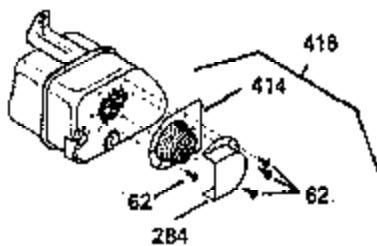

OPTIONAL SPARK ARRESTOR