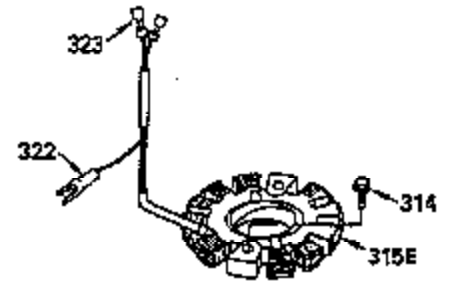

ILLUSTRATION SHOWS TYPICAL PARTS ONLY. ORDER BY PART NUMBER. PARTS NOT LISTED ARE SUPPLIED BY OEM.

OPTIONAL ELECTRIC STARTER MOTOR

OPTIONAL SPARK ARRESTOR

OPTIONAL DEBRIS SCREEN

Ref #	Part Number	Qty	Description
16	32651		Governor Lever
17	29916		Governor Lever Clamp
18	650548		Screw, 8-32 x 5/16"
19	35203		Extension Spring
28	30322		Lock Nut, 8-32
35	29826		Screw, 10-32 x 3/4"
36	29918		Lock Washer
37	29216		Lock Nut, 10-32
38	29642		Retaining Ring
60	35316A		Blower Housing Extension
65	650128		Screw, 10-24 x 1/2"
66	30063		Screw, Torx T-30 , 1/4-20 x 1/2"
172	28425		Valve Cover
173	35350		Breather Tube
174	650128		Screw, 10-24 x 1/2"
182	650517		Screw, 1/4-20 x 27/32"
186	35302		Governor Link
209A	30200		Screw, 10-24 x 9/16"
210	27793		Conduit Clip
211	28942		Screw, 10-32 x 3/8"
266	650876		Screw, 5/16-18 x 1-1/4"
270	35292		Exhaust Manifold
271	35293		Locking Plate (Manifold)
276	35348		Locking Plate
277	650877		Screw, 5/16-18 x 4-1/2"
284	35428		Muffler Deflector
327	35392		Starter Plug
327	34113		Starter Plug
380	632413		Carburetor (Incl. 184) (Refer to Division 5, Section A, page A4-2 or Fiche 12, Grid F-1for breakdown)
390	590633		Rewind Starter (Refer to Division 5, Section C, page 30 or Fiche 12, Grid G-9 for breakdown)
396	33329D		Electric Starter Motor (120 Volt)(opt ional) Engine requires a ring gear flywheel (611091 minimum) and the cylinder must have drilled and tapped startermounting bosses to add the electric starter.
414	35352		Spark Arrestor Screen (Incl.416)(Opti onal)
416	650760		Screw, 8-32 x 3/8" (Optional)

ILLUSTRATION SHOWS TYPICAL PARTS ONLY. ORDER BY PART NUMBER. PARTS NOT LISTED ARE SUPPLIED BY OEM.

Ref #	Part Number	Qty	Description
314	650873		Screw, 1/4-20 x 3/4"
321	611161		Diode