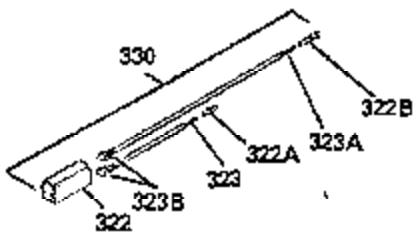

ILLUSTRATION SHOWS TYPICAL PARTS ONLY. ORDER BY PART NUMBER. PARTS NOT LISTED ARE SUPPLIED BY OEM.

OPTIONAL ELECTRIC STARTER MOTOR

OPTIONAL SPARK ARRESTOR

OPTIONAL DEBRIS SCREEN

Ref #	Part Number	Qty	Description
16	32651		Governor Lever
17	29916		Governor Lever Clamp
18	650548		Screw, 8-32 x 5/16"
19	35203		Extension Spring
28	30322		Lock Nut, 8-32
35	29826		Screw, 10-32 x 3/4"
36	29918		Lock Washer
37	29216		Lock Nut, 10-32
38	29642		Retaining Ring
60	35316A		Blower Housing Extension
65	650128		Screw, 10-24 x 1/2"
66	30063		Screw, Torx T-30 , 1/4-20 x 1/2"
172	28425		Valve Cover
173	35350		Breather Tube
174	650128		Screw, 10-24 x 1/2"
182	650517		Screw, 1/4-20 x 27/32"
186	35302		Governor Link
209A	30200		Screw, 10-24 x 9/16"
210	27793		Conduit Clip
211	28942		Screw, 10-32 x 3/8"
266	650876		Screw, 5/16-18 x 1-1/4"
270	35292		Exhaust Manifold
271	35293		Locking Plate (Manifold)
276	35348		Locking Plate
277	650877		Screw, 5/16-18 x 4-1/2"
284	35428		Muffler Deflector
327	35392		Starter Plug
327	34113		Starter Plug
380	632413		Carburetor (Incl. 184) (Refer to Division 5, Section A, page A4-2 or Fiche 12, Grid F-1for breakdown)
390	590633		Rewind Starter (Refer to Division 5, Section C, page 30 or Fiche 12, Grid G-9 for breakdown)
396	33329D		Electric Starter Motor (120 Volt)(opt ional) Engine requires a ring gear flywheel (611091 minimum) and the cylinder must have drilled and tapped startermounting bosses to add the electric starter.
414	35352		Spark Arrestor Screen (Incl.416)(Opti onal)
416	650760		Screw, 8-32 x 3/8" (Optional)

ILLUSTRATION SHOWS TYPICAL PARTS ONLY. ORDER BY PART NUMBER. PARTS NOT LISTED ARE SUPPLIED BY OEM.

Ref #	Part Number	Qty	Description
314	650873		Screw, 1/4-20 x 3/4"
321	611161		Diode