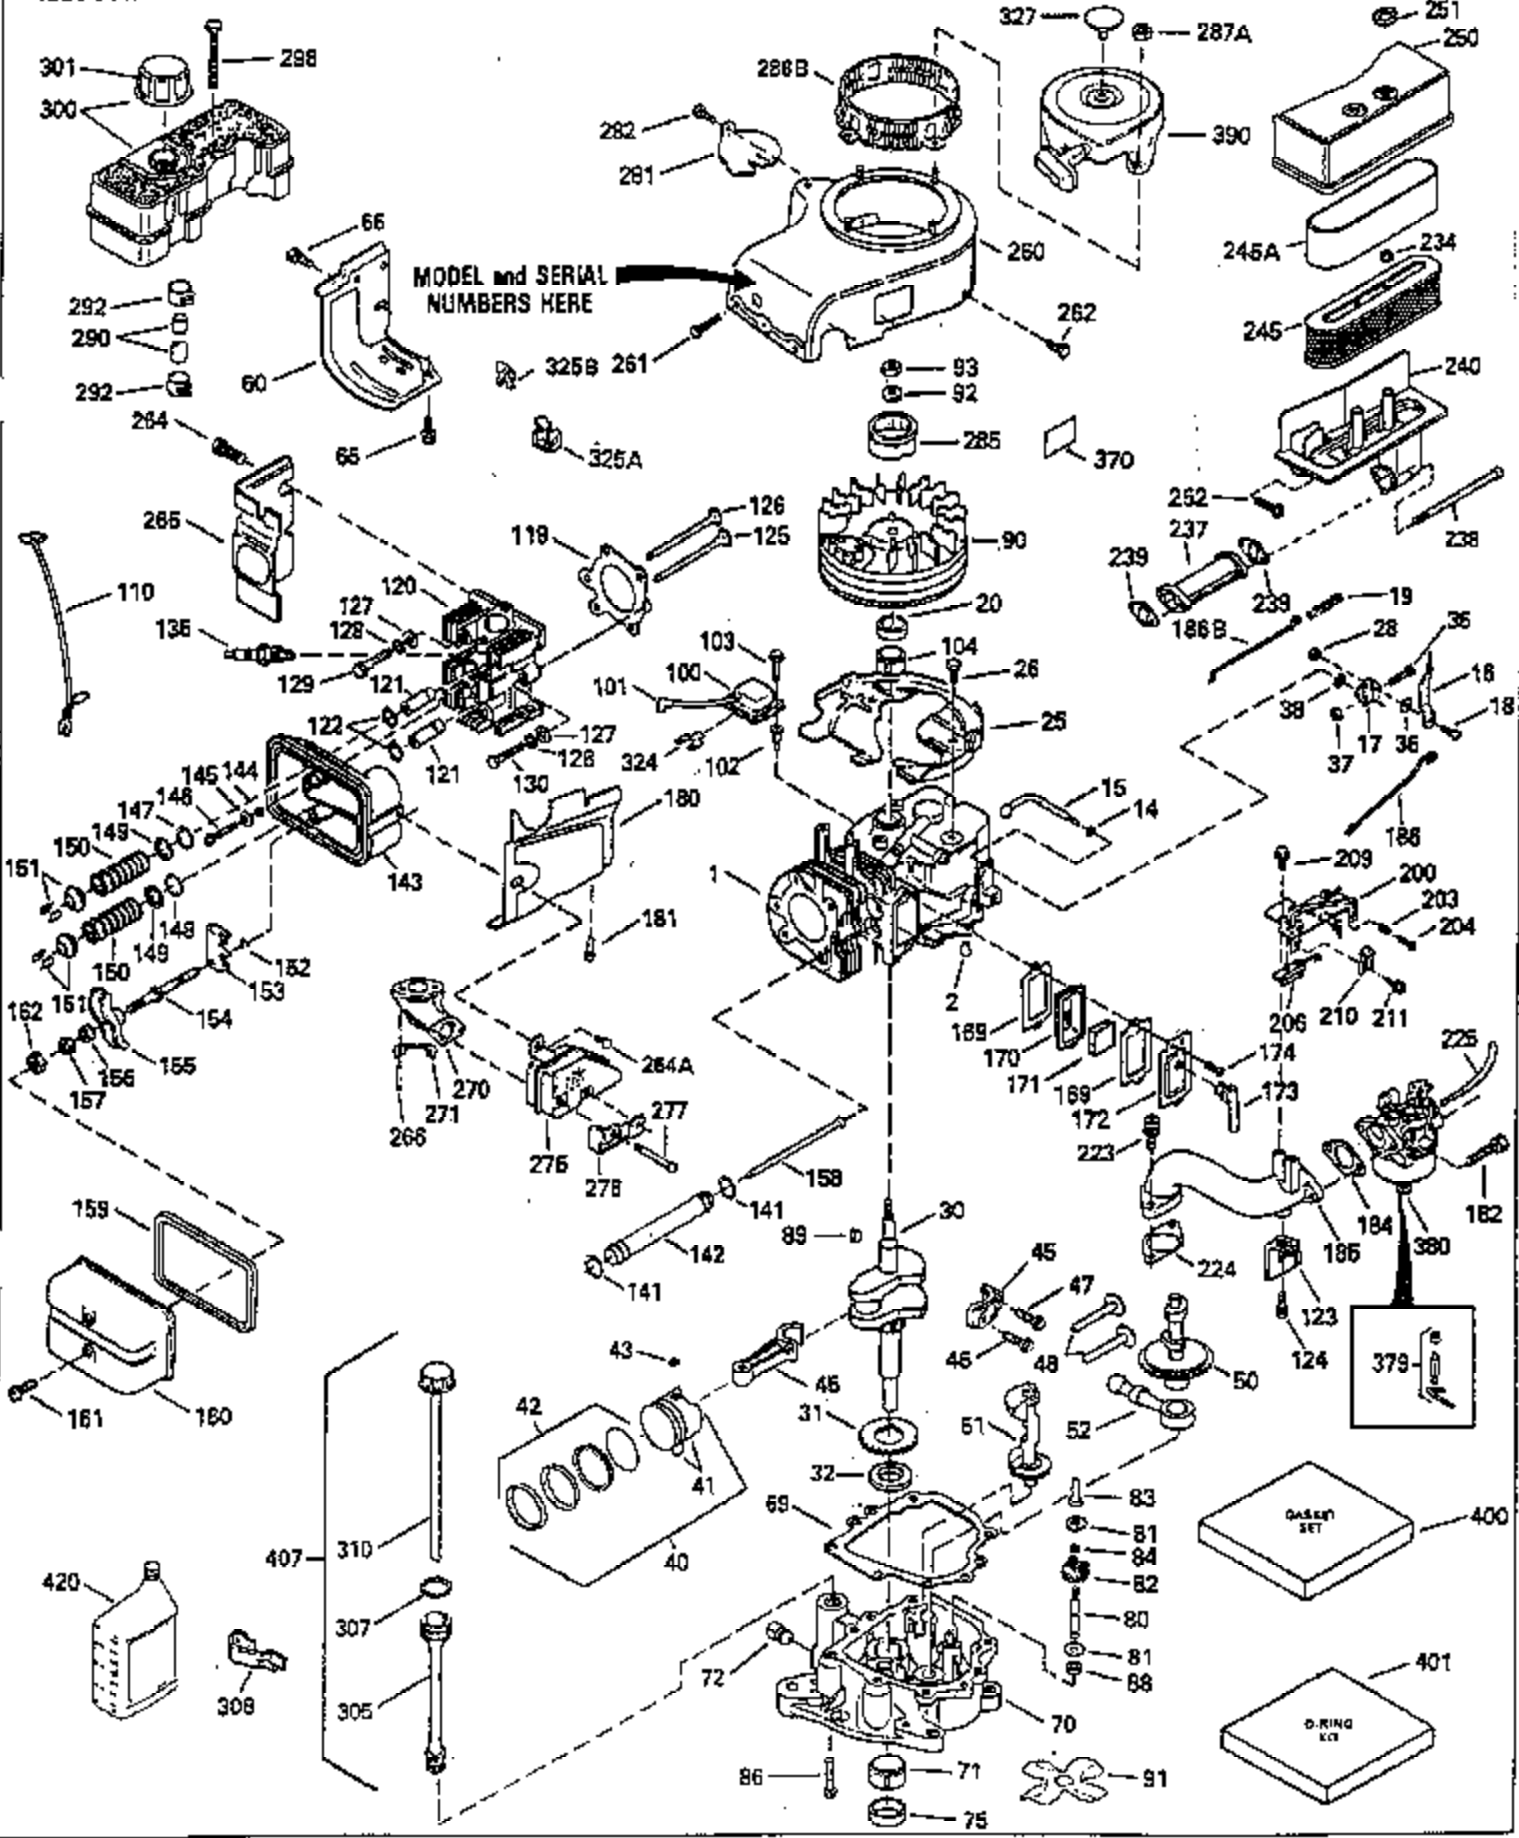

ILLUSTRATION SHOWS TYPICAL PARTS ONLY. ORDER BY PART NUMBER. PARTS NOT LISTED ARE SUPPLIED BY OEM.

Ref #	Part Number	Qty	Description
1	35323A		Cylinder (Incl. 2 & 20) (3-5/16" Bore)
2	27652		Dowel Pin
14	28277		Washer
15	35324		Governor Rod
16	32651		Governor Lever
17	29916		Governor Lever Clamp
18	650548		Screw, 8-32 x 5/16"
19	35203		Extension Spring
20	35319		Oil Seal
25	35326		Blower Housing Baffle
26	650561		Screw, 1/4-20 x 5/8"
28	30322		Lock Nut, 8-32
30	35336B		Crankshaft (Counterbalance)
31	35327		Counterbalance Gear
32	35653		Shim Washer (.015") (Use as required)
35	29826		Screw, 10-32 x 3/4"
36	29918		Lock Washer
37	29216		Lock Nut, 10-32
38	29642		Retaining Ring
40	35339A		Piston, Pin & Ring Set (Std.) (3-5/16 ")
40	35340A		Piston, Pin & Ring Set (.010" OS)
40	35341A		Piston, Pin & Ring Set (.020" OS)
41	35329		Piston & Pin Assy. (Std.) (Incl. No. 43)
41	35430		Piston & Pin Assy. (.010" OS) (Incl. 43)
41	35431		Piston & Pin Assy. (.020" OS) (Incl. 43)
42	34866A		Ring Set (Std.)
42	34867A		Ring Set (.010" OS)
42	34868A		Ring Set (.020" OS)
43	31919		Piston Pin Retaining Ring
45	35330A		Connecting Rod Ass'y. (Incl. 46 & 47)
46	650908		Connecting Rod Bolt
47	650882		Connecting Rod Bolt
48	35313		Valve Lifter
50	35314		Camshaft (MCR)
51	35315A		Counterbalance Weight
52	31356		Oil Pump
60	35316A		Blower Housing Extension
65	650128		Screw, 10-24 x 1/2"
66	30063		Screw, Torx T-30 , 1/4-20 x 1/2"
69	35317		* Mounting Flange Gasket
70	35318A		Mounting Flange (Incl. 72, 75 & 80)
72	31927		Oil Drain Plug
75	35319		Oil Seal
80	35320		Governor Shaft
81	35479		Washer, Flat
82	35321		Governor Gear Ass'y. (Incl. 81)
83	35322		Governor Spool
84	29193		Retaining Ring
86	650833		Screw, 1/4-20 x 1-3/16"
88	31707A		Spacer (Incl. 81)
89	32589		Flywheel Key
90	611090		Flywheel
92	650880		Lock Washer
93	650881		Flywheel Nut
100	35135		Solid State Ignition
101	610118		Spark Plug Cover
102	650872		Solid State Mounting Stud
103	650814		Screw, Torx T-15, 10-24 x 1"