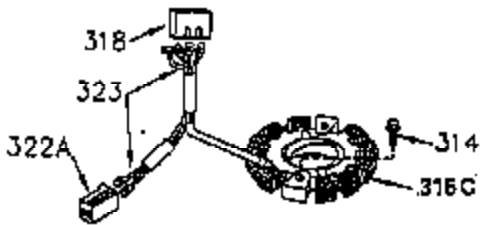

ILLUSTRATION SHOWS TYPICAL PARTS ONLY. ORDER BY PART NUMBER. PARTS NOT LISTED ARE SUPPLIED BY OEM.

OPTIONAL ELECTRIC STARTER MOTOR

OPTIONAL SPARK ARRESTOR

OPTIONAL DEBRIS SCREEN

Ref #	Part Number	Qty	Description
16	32651		Governor Lever
17	29916		Governor Lever Clamp
18	650548		Screw, 8-32 x 5/16"
19	35203		Extension Spring
28	30322		Lock Nut, 8-32
35	29826		Screw, 10-32 x 3/4"
36	29918		Lock Washer
37	29216		Lock Nut, 10-32
38	29642		Retaining Ring
60	35316A		Blower Housing Extension
65	650128		Screw, 10-24 x 1/2"
66	30063		Screw, Torx T-30 , 1/4-20 x 1/2"
172	28425		Valve Cover
173	35350		Breather Tube
174	650128		Screw, 10-24 x 1/2"
182	650517		Screw, 1/4-20 x 27/32"
186	35302		Governor Link
209A	30200		Screw, 10-24 x 9/16"
210	27793		Conduit Clip
211	28942		Screw, 10-32 x 3/8"
266	650876		Screw, 5/16-18 x 1-1/4"
270	35292		Exhaust Manifold
271	35293		Locking Plate (Manifold)
276	35348		Locking Plate
277	650877		Screw, 5/16-18 x 4-1/2"
284	35428		Muffler Deflector
327	35392		Starter Plug
327	34113		Starter Plug
380	632413		Carburetor (Incl. 184) (Refer to Division 5, Section A, page A4-2 or Fiche 12, Grid F-1for breakdown)
390	590633		Rewind Starter (Refer to Division 5, Section C, page 30 or Fiche 12, Grid G-9 for breakdown)
396	33329D		Electric Starter Motor (120 Volt)(opt ional) Engine requires a ring gear flywheel (611091 minimum) and the cylinder must have drilled and tapped startermounting bosses to add the electric starter.
414	35352		Spark Arrestor Screen (Incl.416)(Opti onal)
416	650760		Screw, 8-32 x 3/8" (Optional)

ILLUSTRATION SHOWS TYPICAL PARTS ONLY. ORDER BY PART NUMBER. PARTS NOT LISTED ARE SUPPLIED BY OEM.

Ref #	Part Number	Qty	Description
314	650873		Screw, 1/4-20 x 3/4"
321	611161		Diode