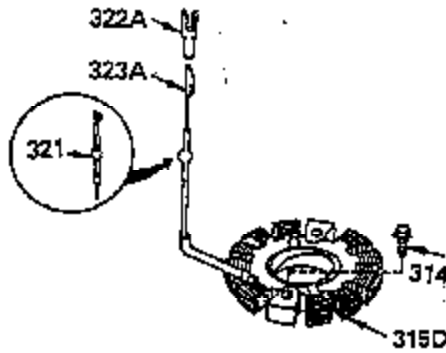

ILLUSTRATION SHOWS TYPICAL PARTS ONLY. ORDER BY PART NUMBER. PARTS NOT LISTED ARE SUPPLIED BY OEM.

OPTIONAL ELECTRIC STARTER MOTOR

OPTIONAL SPARK ARRESTOR

OPTIONAL DEBRIS SCREEN

Ref #	Part Number	Qty	Description
16	32651		Governor Lever
17	29916		Governor Lever Clamp
18	650548		Screw, 8-32 x 5/16"
19	35203		Extension Spring
28	30322		Lock Nut, 8-32
35	29826		Screw, 10-32 x 3/4"
36	29918		Lock Washer
37	29216		Lock Nut, 10-32
38	29642		Retaining Ring
60	35316A		Blower Housing Extension
65	650128		Screw, 10-24 x 1/2"
66	30063		Screw, Torx T-30 , 1/4-20 x 1/2"
172	28425		Valve Cover
173	35350		Breather Tube
174	650128		Screw, 10-24 x 1/2"
182	650517		Screw, 1/4-20 x 27/32"
186	35302		Governor Link
209A	30200		Screw, 10-24 x 9/16"
210	27793		Conduit Clip
211	28942		Screw, 10-32 x 3/8"
266	650876		Screw, 5/16-18 x 1-1/4"
270	35292		Exhaust Manifold
271	35293		Locking Plate (Manifold)
276	35348		Locking Plate
277	650877		Screw, 5/16-18 x 4-1/2"
284	35428		Muffler Deflector
327	35392		Starter Plug
327	34113		Starter Plug
380	632413		Carburetor (Incl. 184) (Refer to Division 5, Section A, page A4-2 or Fiche 12, Grid F-1for breakdown)
390	590633		Rewind Starter (Refer to Division 5, Section C, page 30 or Fiche 12, Grid G-9 for breakdown)
396	33329D		Electric Starter Motor (120 Volt)(opt ional) Engine requires a ring gear flywheel (611091 minimum) and the cylinder must have drilled and tapped startermounting bosses to add the electric starter.
414	35352		Spark Arrestor Screen (Incl.416)(Opti onal)
416	650760		Screw, 8-32 x 3/8" (Optional)

ILLUSTRATION SHOWS TYPICAL PARTS ONLY. ORDER BY PART NUMBER. PARTS NOT LISTED ARE SUPPLIED BY OEM.

Ref #	Part Number	Qty	Description
314	650873		Screw, 1/4-20 x 3/4"
321	611161		Diode