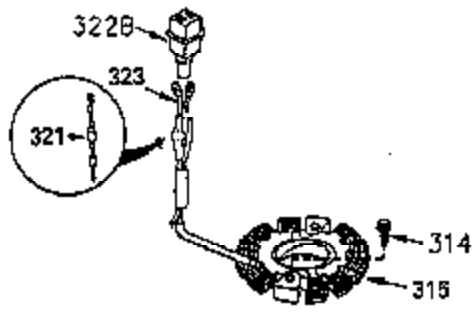

ILLUSTRATION SHOWS TYPICAL PARTS ONLY. ORDER BY PART NUMBER. PARTS NOT LISTED ARE SUPPLIED BY OEM.

OPTIONAL ELECTRIC STARTER MOTOR

OPTIONAL SPARK ARRESTOR

OPTIONAL DEBRIS SCREEN

Ref #	Part Number	Qty	Description
16	32651		Governor Lever
17	29916		Governor Lever Clamp
18	650548		Screw, 8-32 x 5/16"
19	35203		Extension Spring
28	30322		Lock Nut, 8-32
35	29826		Screw, 10-32 x 3/4"
36	29918		Lock Washer
37	29216		Lock Nut, 10-32
38	29642		Retaining Ring
60	35316A		Blower Housing Extension
65	650128		Screw, 10-24 x 1/2"
66	30063		Screw, Torx T-30 , 1/4-20 x 1/2"
172	28425		Valve Cover
173	35350		Breather Tube
174	650128		Screw, 10-24 x 1/2"
182	650517		Screw, 1/4-20 x 27/32"
186	35302		Governor Link
209A	30200		Screw, 10-24 x 9/16"
210	27793		Conduit Clip
211	28942		Screw, 10-32 x 3/8"
266	650876		Screw, 5/16-18 x 1-1/4"
270	35292		Exhaust Manifold
271	35293		Locking Plate (Manifold)
276	35348		Locking Plate
277	650877		Screw, 5/16-18 x 4-1/2"
284	35428		Muffler Deflector
327	35392		Starter Plug
327	34113		Starter Plug
380	632413		Carburetor (Incl. 184) (Refer to Division 5, Section A, page A4-2 or Fiche 12, Grid F-1for breakdown)
390	590633		Rewind Starter (Refer to Division 5, Section C, page 30 or Fiche 12, Grid G-9 for breakdown)
396	33329D		Electric Starter Motor (120 Volt)(opt ional) Engine requires a ring gear flywheel (611091 minimum) and the cylinder must have drilled and tapped startermounting bosses to add the electric starter.
414	35352		Spark Arrestor Screen (Incl.416)(Opti onal)
416	650760		Screw, 8-32 x 3/8" (Optional)

ILLUSTRATION SHOWS TYPICAL PARTS ONLY. ORDER BY PART NUMBER. PARTS NOT LISTED ARE SUPPLIED BY OEM.

Ref #	Part Number	Qty	Description
314	650873		Screw, 1/4-20 x 3/4"
321	611161		Diode