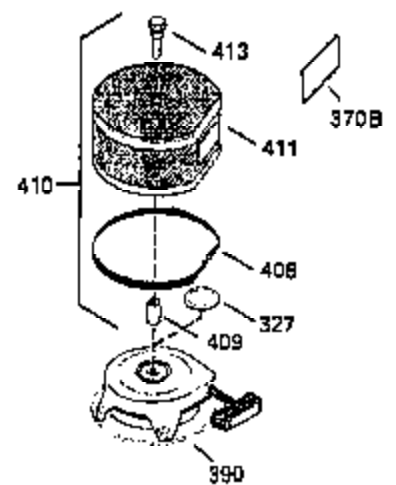

ILLUSTRATION SHOWS TYPICAL PARTS ONLY. ORDER BY PART NUMBER. PARTS NOT LISTED ARE SUPPLIED BY OEM.

OPTIONAL ELECTRIC STARTER MOTOR

OPTIONAL SPARK ARRESTOR

OPTIONAL DEBRIS SCREEN

Ref #	Part Number	Qty	Description
16	32651		Governor Lever
17	29916		Governor Lever Clamp
18	650548		Screw, 8-32 x 5/16"
19	35203		Extension Spring
28	30322		Lock Nut, 8-32
35	29826		Screw, 10-32 x 3/4"
36	29918		Lock Washer
37	29216		Lock Nut, 10-32
38	29642		Retaining Ring
60	35316A		Blower Housing Extension
65	650128		Screw, 10-24 x 1/2"
66	30063		Screw, Torx T-30 , 1/4-20 x 1/2"
172	28425		Valve Cover
173	35350		Breather Tube
174	650128		Screw, 10-24 x 1/2"
182	650517		Screw, 1/4-20 x 27/32"
186	35302		Governor Link
209A	30200		Screw, 10-24 x 9/16"
210	27793		Conduit Clip
211	28942		Screw, 10-32 x 3/8"
266	650876		Screw, 5/16-18 x 1-1/4"
270	35292		Exhaust Manifold
271	35293		Locking Plate (Manifold)
276	35348		Locking Plate
277	650877		Screw, 5/16-18 x 4-1/2"
284	35428		Muffler Deflector
327	35392		Starter Plug
327	34113		Starter Plug
380	632413		Carburetor (Incl. 184) (Refer to Division 5, Section A, page A4-2 or Fiche 12, Grid F-1for breakdown)
390	590633		Rewind Starter (Refer to Division 5, Section C, page 30 or Fiche 12, Grid G-9 for breakdown)
396	33329D		Electric Starter Motor (120 Volt)(opt ional) Engine requires a ring gear flywheel (611091 minimum) and the cylinder must have drilled and tapped startermounting bosses to add the electric starter.
414	35352		Spark Arrestor Screen (Incl.416)(Opti onal)
416	650760		Screw, 8-32 x 3/8" (Optional)

ILLUSTRATION SHOWS TYPICAL PARTS ONLY. ORDER BY PART NUMBER. PARTS NOT LISTED ARE SUPPLIED BY OEM.

Ref #	Part Number	Qty	Description
314	650873		Screw, 1/4-20 x 3/4"
321	611161		Diode