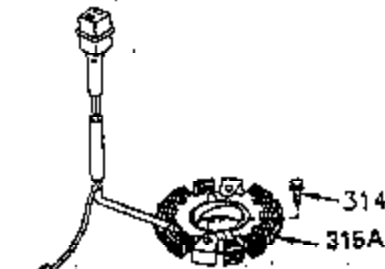

ILLUSTRATION SHOWS TYPICAL PARTS ONLY. ORDER BY PART NUMBER. PARTS NOT LISTED ARE SUPPLIED BY OEM.

OPTIONAL ELECTRIC STARTER MOTOR

OPTIONAL SPARK ARRESTOR

OPTIONAL DEBRIS SCREEN

Ref #	Part Number	Qty	Description
16	32651		Governor Lever
17	29916		Governor Lever Clamp
18	650548		Screw, 8-32 x 5/16"
19	35203		Extension Spring
28	30322		Lock Nut, 8-32
35	29826		Screw, 10-32 x 3/4"
36	29918		Lock Washer
37	29216		Lock Nut, 10-32
38	29642		Retaining Ring
60	35316A		Blower Housing Extension
65	650128		Screw, 10-24 x 1/2"
66	30063		Screw, Torx T-30 , 1/4-20 x 1/2"
172	28425		Valve Cover
173	35350		Breather Tube
174	650128		Screw, 10-24 x 1/2"
182	650517		Screw, 1/4-20 x 27/32"
186	35302		Governor Link
209A	30200		Screw, 10-24 x 9/16"
210	27793		Conduit Clip
211	28942		Screw, 10-32 x 3/8"
266	650876		Screw, 5/16-18 x 1-1/4"
270	35292		Exhaust Manifold
271	35293		Locking Plate (Manifold)
276	35348		Locking Plate
277	650877		Screw, 5/16-18 x 4-1/2"
284	35428		Muffler Deflector
327	35392		Starter Plug
327	34113		Starter Plug
380	632413		Carburetor (Incl. 184) (Refer to Division 5, Section A, page A4-2 or Fiche 12, Grid F-1for breakdown)
390	590633		Rewind Starter (Refer to Division 5, Section C, page 30 or Fiche 12, Grid G-9 for breakdown)
396	33329D		Electric Starter Motor (120 Volt)(opt ional) Engine requires a ring gear flywheel (611091 minimum) and the cylinder must have drilled and tapped startermounting bosses to add the electric starter.
414	35352		Spark Arrestor Screen (Incl.416)(Opti onal)
416	650760		Screw, 8-32 x 3/8" (Optional)

ILLUSTRATION SHOWS TYPICAL PARTS ONLY. ORDER BY PART NUMBER. PARTS NOT LISTED ARE SUPPLIED BY OEM.

Ref #	Part Number	Qty	Description
314	650873		Screw, 1/4-20 x 3/4"
321	611161		Diode