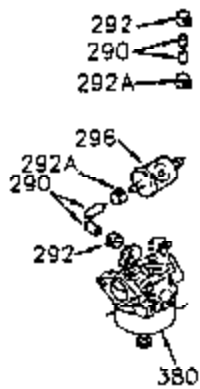

ILLUSTRATION SHOWS TYPICAL PARTS ONLY. ORDER BY PART NUMBER. PARTS NOT LISTED ARE SUPPLIED BY OEM. .

Ref #	Part Number	Qty	Description
240A	34909		Air Cleaner Body
245	34910		Air Cleaner Filter
245B	35108		Air Cleaner Filter
250A	34911		Air Cleaner Cover
252A	650784		Screw, 10-24 x 11/16"
260B	35793		Blower Housing
262	29747B		Screw, 5/16-24 x 21/32"
286C	35411		Starter Screen
287			Pop Rivet (Can be purchased locally)
290	30705		Fuel Line (16" or 40cm)
292	26460		Fuel Line Clamp
308A	35437		Fill Tube Clip
327	35392		Starter Plug
327	34113		Starter Plug
380	632413		Carburetor (Incl. 184) (Refer to Division 5, Section A, page A4-2 or Fiche 12, Grid F-1for breakdown)