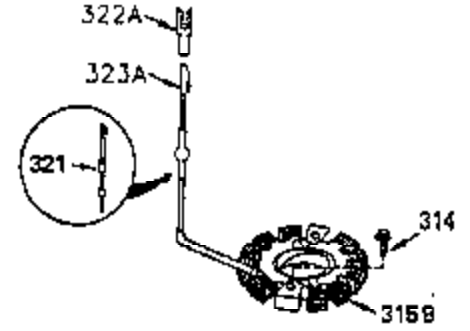

ILLUSTRATION SHOWS TYPICAL PARTS ONLY. ORDER BY PART NUMBER. PARTS NOT LISTED ARE SUPPLIED BY OEM.

OPTIONAL ELECTRIC STARTER MOTOR

OPTIONAL SPARK ARRESTOR

OPTIONAL DEBRIS SCREEN

Ref #	Part Number	Qty	Description
16	32651		Governor Lever
17	29916		Governor Lever Clamp
18	650548		Screw, 8-32 x 5/16"
19	35203		Extension Spring
28	30322		Lock Nut, 8-32
35	29826		Screw, 10-32 x 3/4"
36	29918		Lock Washer
37	29216		Lock Nut, 10-32
38	29642		Retaining Ring
60	35316A		Blower Housing Extension
65	650128		Screw, 10-24 x 1/2"
66	30063		Screw, Torx T-30 , 1/4-20 x 1/2"
172	28425		Valve Cover
173	35350		Breather Tube
174	650128		Screw, 10-24 x 1/2"
182	650517		Screw, 1/4-20 x 27/32"
186	35302		Governor Link
209A	30200		Screw, 10-24 x 9/16"
210	27793		Conduit Clip
211	28942		Screw, 10-32 x 3/8"
266	650876		Screw, 5/16-18 x 1-1/4"
270	35292		Exhaust Manifold
271	35293		Locking Plate (Manifold)
276	35348		Locking Plate
277	650877		Screw, 5/16-18 x 4-1/2"
284	35428		Muffler Deflector
327	35392		Starter Plug
327	34113		Starter Plug
380	632413		Carburetor (Incl. 184) (Refer to Division 5, Section A, page A4-2 or Fiche 12, Grid F-1for breakdown)
390	590633		Rewind Starter (Refer to Division 5, Section C, page 30 or Fiche 12, Grid G-9 for breakdown)
396	33329D		Electric Starter Motor (120 Volt)(opt ional) Engine requires a ring gear flywheel (611091 minimum) and the cylinder must have drilled and tapped startermounting bosses to add the electric starter.
414	35352		Spark Arrestor Screen (Incl.416)(Opti onal)
416	650760		Screw, 8-32 x 3/8" (Optional)

ILLUSTRATION SHOWS TYPICAL PARTS ONLY. ORDER BY PART NUMBER. PARTS NOT LISTED ARE SUPPLIED BY OEM.

Ref #	Part Number	Qty	Description
314	650873		Screw, 1/4-20 x 3/4"
321	611161		Diode