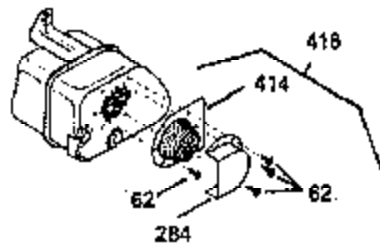

**OPTIONAL SPARK
ARRESTOR**