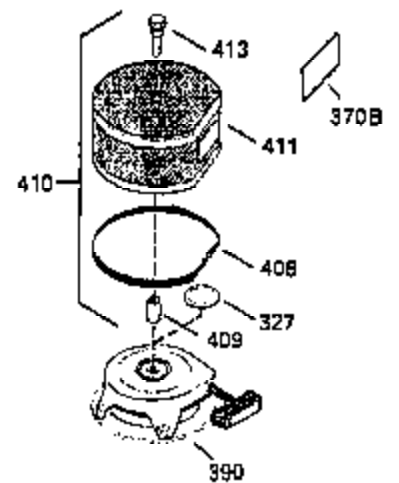

ILLUSTRATION SHOWS TYPICAL PARTS ONLY. ORDER BY PART NUMBER. PARTS NOT LISTED ARE SUPPLIED BY OEM.

**OPTIONAL ELECTRIC
 STARTER MOTOR**

**OPTIONAL SPARK
 ARRESTOR**

**OPTIONAL DEBRIS
 SCREEN**

Ref #	Part Number	Qty	Description
16	32651		Governor Lever
17	29916		Governor Lever Clamp
18	650548		Screw, 8-32 x 5/16"
19	35203		Extension Spring
28	30322		Lock Nut, 10-32
35	29826		Screw, 10-32 x 3/4"
36	29918		Lock Washer
37	29216		Lock Nut, 10-32
38	29642		Retaining Ring
60	35316		Blower Housing Extension
62	650760		Screw, 8-32 x 3/8"
63	28545		Grommet
64	30063		Screw, Torx T-30, 1/4-20"
65	650128		Screw, 10-24 1/2"
66	30063		Screw, Torx T-30, 1/4-20"
68	33356		Ground Terminal
131	30063		Screw, Torx T-30, 1/4-20 x 1/2"
172	28425		Valve Cover
173	35350		Breather Tube
174	650128		Screw, 10-24 x 1/2"
182	650517		Screw, 1/4-20 x 27/32"
186	35302		Governor Link
209A	30200		Screw, 10-24 x 9/16"
210	27793		Conduit Clip
211	28942		Screw, 10-32 x 3/8"
239A	34912		* Air Cleaner Gasket To Blower Housing
243	650875		Screw, 10-32 x 5-1/4"
325	34246		Wire Clip
327	34113		Starter Plug
348	35426		Remote Choke Bracket
349	650767		Screw, 8-32 x 27/64"
361	30063		Screw, TorxT-30, 1/4-20 x 1/2"
380	632465		Carburetor (Incl. 184)
395	33605		Starter Motor (12 Volt)