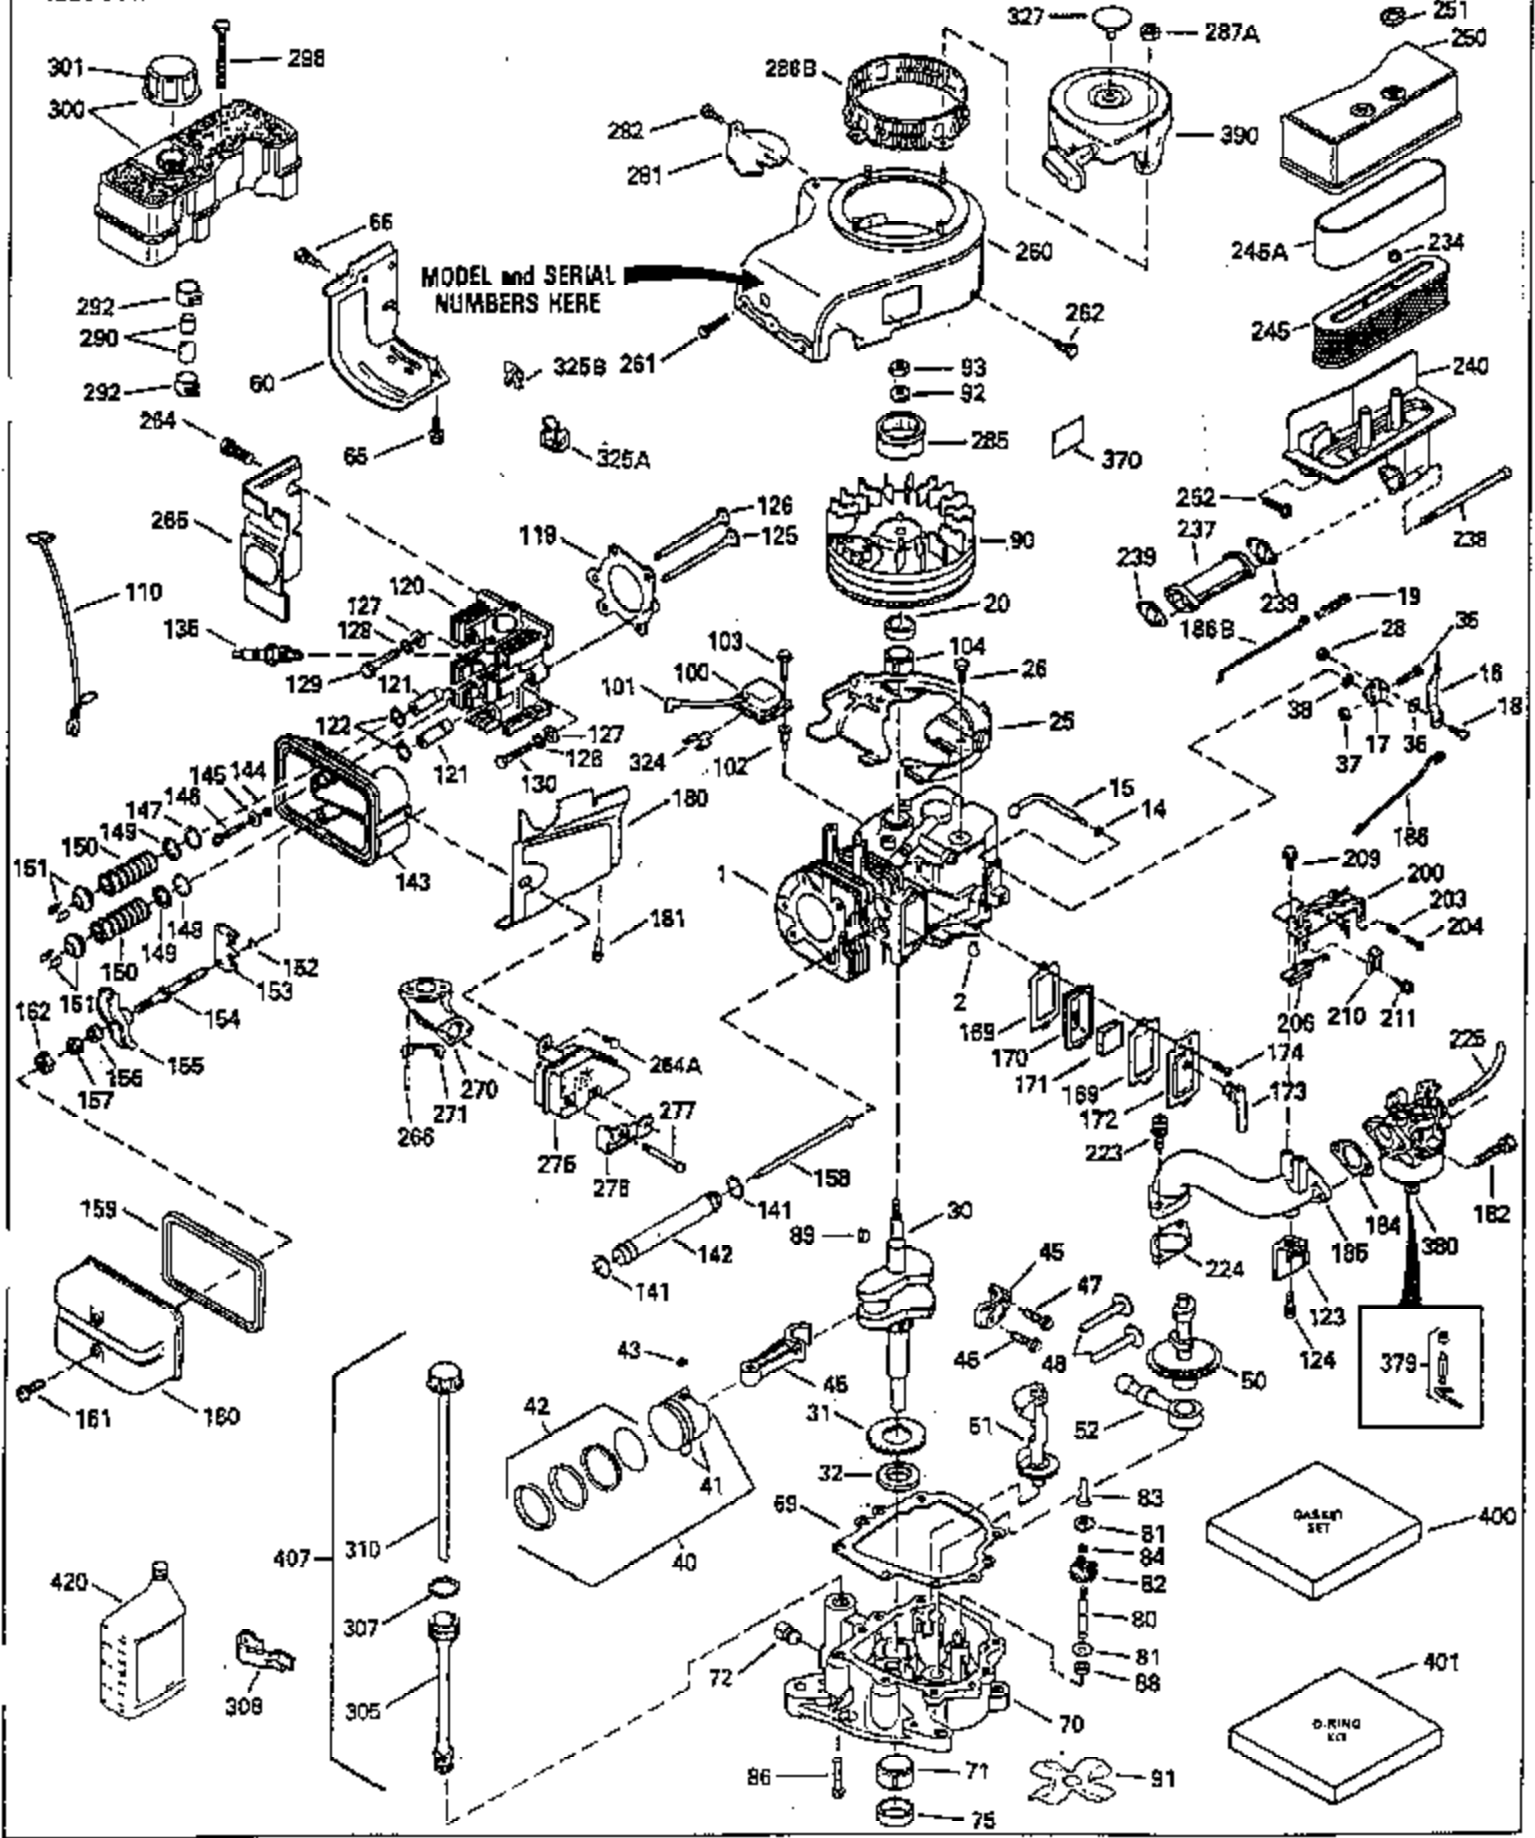

ILLUSTRATION SHOWS TYPICAL PARTS ONLY. ORDER BY PART NUMBER. PARTS NOT LISTED ARE SUPPLIED BY OEM.

Ref #	Part Number	Qty	Description
1	35323A	1	Cylinder (Incl. Nos. 2 & 20)
2	27652	2	Dowel Pin
14	28277	1	Flat Washer
15	35324	1	Governor Rod
16	35520	1	Governor Lever
17	29916	1	Governor Lever Clamp
18	650548	1	Screw, Hex Washer Hd., 8-32 x 5/16
19	35203	1	Control Spring
20	35319	1	Oil Seal
25	35326	1	Blower Housing Baffle
26	650561	1	Screw, Hex Washer Hd. Durlock, 1/4- 20 x 5/8
30	35336	1	Crankshaft
31	35327	1	Counter-Balance Gear
35	29826	1	Governor Lever Screw
36	29918	1	E.T. Lock Washer
37	29216	1	Lock Nut
38	31919	2	Piston Pin Retaining Ring
38	29642	1	Retaining Ring
39	30322	1	Keys Nut & Washer
40	35339	1	Piston, Pin & Ring Set (Std.) (Incl. 41, 42 & 43)
40	35340	1	Piston, Pin & Ring Set (.010" Over- Sized (Incl. Nos. 41,42 & 43)
40	35341	1	Piston, Pin & Ring Set (.020" Over- Sized) (Incl. Nos. 41, 42 & 43)
41	35329	1	Piston & Pin Ass'y. (Std.) (Incl. No. 43)
41	35430	1	Piston & Pin Ass'y. (.010" Oversized) (Incl. No. 43)
41	35431	1	Piston & Pin Ass'y. (.020" Oversized) (Incl. No. 43)
42	34866	1	Ring Set (Std.)
42	34867	1	Ring Set (.010")
42	34868	1	Ring Set (.020")
45	35330	1	Connecting Rod Ass'y.(Incl. Nos. 46 & 47)
46	650908	1	Bolt, Connecting Rod
47	650882	2	Bolt, Connecting Rod
48	35313	2	Lifter Valve
50	35314A	1	Camshaft Ass'y.
51	35315	1	Counter-Balance Weight Ass'y.
52	31356	1	Oil Pump Assembly
60	35316	1	Blower Housing Extension
64	30063	1	Torx T-30 Hex Washer Hd. Sems 1/4-20 x 1/2
64	30063	1	Screw, Torx T-30 Hex Washer Hd. 10-24 x 1/2
65	650128	1	Screw, Hex Hd. Sems, 10-24 x 1/2
65	650128	1	Screw, Hex Hd. Sems, 10-24 x 1/2
69	35317	1	* Engine Mounting Flange Gasket
70	35318	1	Engine Mounting Flange (Incl. Nos. 72, 75 & 80)
72	31927	1	Oil Drain Plug
75	35319	1	Oil Seal
80	35320	1	Governor Shaft
81	35479	1	Flat Washer
81	35479	1	Flat Washer
82	35321	1	Governor Weight Ass'y.
83	35322	1	Governor Spool
84	29193	1	Retaining Ring
86	650833	7	Screw, Hex Washer Hd. Powerlok, 1/4-20 x 1-3/16
88	31707A	1	Governor Gear Spacer
89	32589	1	Flywheel Key
90	611093	1	Flywheel
92	650880	1	Flywheel Washer