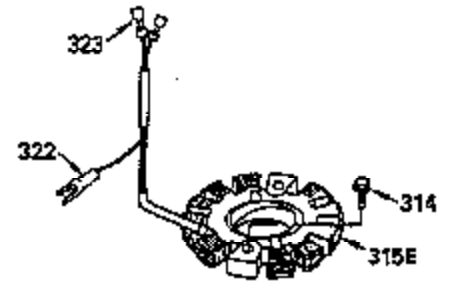

ILLUSTRATION SHOWS TYPICAL PARTS ONLY. ORDER BY PART NUMBER. PARTS NOT LISTED ARE SUPPLIED BY OEM.

Ref #	Part Number	Qty	Description
39	30322	1	Keys Nut & Washer
64	30063	1	Torx T-30 Hex Washer Hd. Sems 1/4-20 x 1/2
64	30063	1	Screw, Torx T-30 Hex Washer Hd. 10-24 x 1/2
243	650875	2	Screw, Fil. Hd. Sems, 10-32 x 5 1/4
246	35108	1	Air Cleaner Filter
314	650873	2	Screw, 1/4-30 x 3/4"
315	611113	1	Alternator Coil (3Amp D.C.)(Incl. 321 ,322& 323)
321	611161	1	Diode
322	610921	1	Connector Body
323	610922	1	Terminal
325	27275	1	Wire Clip