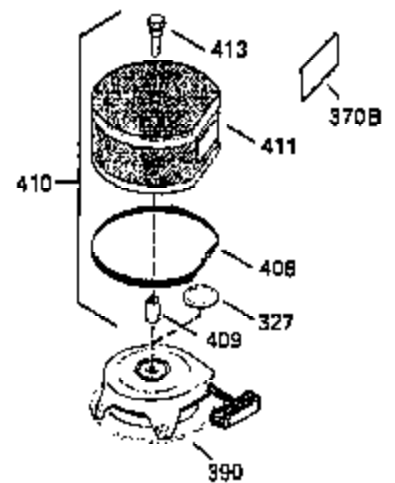

ILLUSTRATION SHOWS TYPICAL PARTS ONLY. ORDER BY PART NUMBER. PARTS NOT LISTED ARE SUPPLIED BY OEM.

**OPTIONAL ELECTRIC STARTER MOTOR**

**OPTIONAL SPARK ARRESTOR**

**OPTIONAL DEBRIS SCREEN**

Ref #	Part Number	Qty	Description
16	35520	1	Governor Lever
17	29916	1	Governor Lever Clamp
18	650548	1	Screw, Hex Washer Hd., 8-32 x 5/16
19	35203	1	Control Spring
35	29826	1	Governor Lever Screw
36	29918	1	E.T. Lock Washer
37	29216	1	Lock Nut
38	31919	2	Piston Pin Retaining Ring
38	29642	1	Retaining Ring
39	30322	1	Keys Nut & Washer
60	35316	1	Blower Housing Extension
62	650760	1	Screw, 8-32 x 3/8"
63	28545	1	Grommet
64	30063	1	Torx T-30 Hex Washer Hd. Sems 1/4-20 x 1/2
64	30063	1	Screw, Torx T-30 Hex Washer Hd. 10-24 x 1/2
65	650128	1	Screw, Hex Hd. Sems, 10-24 x 1/2
65	650128	1	Screw, Hex Hd. Sems, 10-24 x 1/2
68	33356	1	Ground Terminal
172	28425	1	Cover Valve Spring Box
173	35350	1	Breather Tube
174	650128	2	Screw, Hex Hd. Sems, 10-24 x 1/2
182	650517	2	Screw, Hex., Sems, 1/4-20 x 13/16
186	35522	1	Governor Link
202	33802	1	Compression Spring
205	650777	1	Screw, 6-32 x 21/32"
207	35525	1	Throttle Link
210	27793	1	Conduit Clip
211	28942	1	Screw, 10-32 x 3/8"
216	35524	1	R.P.M. Adjusting Lever (Incl. 202,205 ,207)
243	650875	2	Screw, Fil. Hd. Sems, 10-32 x 5 1/4
246	35108	1	Air Cleaner Filter
325	27275	1	Wire Clip
327	34113	1	Starter Plug
348	35426	1	Remote Choke Bracket
349	650767	2	Screw, 8-32 x 27/64"
361	30063	4	Screw, Torx T-30, 1/4-20 x 1/2"
380	632469	1	Carburetor
395	33605	1	Electric Starter Motor