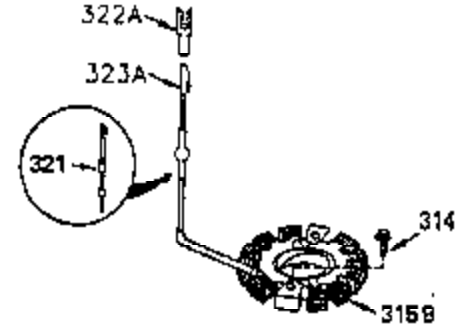

ILLUSTRATION SHOWS TYPICAL PARTS ONLY. ORDER BY PART NUMBER. PARTS NOT LISTED ARE SUPPLIED BY OEM.

Ref #	Part Number	Qty	Description
39	30322	1	Keys Nut & Washer
64	30063	1	Torx T-30 Hex Washer Hd. Sems 1/4-20 x 1/2
64	30063	1	Screw, Torx T-30 Hex Washer Hd. 10-24 x 1/2
243	650875	2	Screw, Fil. Hd. Sems, 10-32 x 5 1/4
246	35108	1	Air Cleaner Filter
314	650873	2	Screw, 1/4-30 x 3/4"
315	611113	1	Alternator Coil (3Amp D.C.)(Incl. 321 ,322& 323)
321	611161	1	Diode
322	610921	1	Connector Body
323	610922	1	Terminal
325	27275	1	Wire Clip