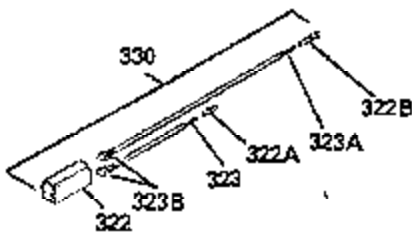

ILLUSTRATION SHOWS TYPICAL PARTS ONLY. ORDER BY PART NUMBER. PARTS NOT LISTED ARE SUPPLIED BY OEM.

Ref #	Part Number	Qty	Description
39	30322	1	Keys Nut & Washer
64	30063	1	Torx T-30 Hex Washer Hd. Sems 1/4-20 x 1/2
64	30063	1	Screw, Torx T-30 Hex Washer Hd. 10-24 x 1/2
243	650875	2	Screw, Fil. Hd. Sems, 10-32 x 5 1/4
246	35108	1	Air Cleaner Filter
314	650873	2	Screw, 1/4-30 x 3/4"
315	611113	1	Alternator Coil (3Amp D.C.)(Incl. 321 ,322& 323)
321	611161	1	Diode
322	610921	1	Connector Body
323	610922	1	Terminal
325	27275	1	Wire Clip