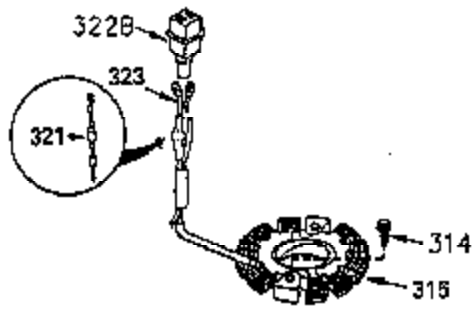

ILLUSTRATION SHOWS TYPICAL PARTS ONLY. ORDER BY PART NUMBER. PARTS NOT LISTED ARE SUPPLIED BY OEM.

Ref #	Part Number	Qty	Description
39	30322	1	Keys Nut & Washer
64	30063	1	Torx T-30 Hex Washer Hd. Sems 1/4-20 x 1/2
64	30063	1	Screw, Torx T-30 Hex Washer Hd. 10-24 x 1/2
243	650875	2	Screw, Fil. Hd. Sems, 10-32 x 5 1/4
246	35108	1	Air Cleaner Filter
314	650873	2	Screw, 1/4-30 x 3/4"
315	611113	1	Alternator Coil (3Amp D.C.)(Incl. 321 ,322& 323)
321	611161	1	Diode
322	610921	1	Connector Body
323	610922	1	Terminal
325	27275	1	Wire Clip