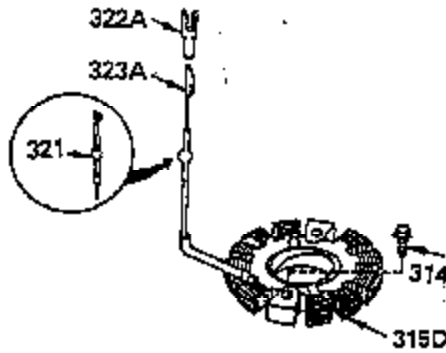

ILLUSTRATION SHOWS TYPICAL PARTS ONLY. ORDER BY PART NUMBER. PARTS NOT LISTED ARE SUPPLIED BY OEM.

Ref #	Part Number	Qty	Description
39	30322	1	Keys Nut & Washer
64	30063	1	Torx T-30 Hex Washer Hd. Sems 1/4-20 x 1/2
64	30063	1	Screw, Torx T-30 Hex Washer Hd. 10-24 x 1/2
243	650875	2	Screw, Fil. Hd. Sems, 10-32 x 5 1/4
246	35108	1	Air Cleaner Filter
314	650873	2	Screw, 1/4-30 x 3/4"
315	611113	1	Alternator Coil (3Amp D.C.)(Incl. 321 ,322& 323)
321	611161	1	Diode
322	610921	1	Connector Body
323	610922	1	Terminal
325	27275	1	Wire Clip