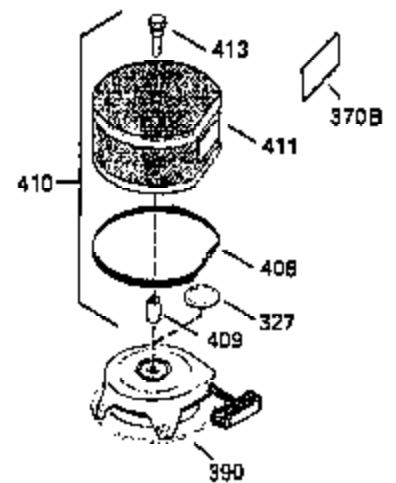

ILLUSTRATION SHOWS TYPICAL PARTS ONLY. ORDER BY PART NUMBER. PARTS NOT LISTED ARE SUPPLIED BY OEM.

**OPTIONAL ELECTRIC STARTER MOTOR**

**OPTIONAL SPARK ARRESTOR**

**OPTIONAL DEBRIS SCREEN**

Ref #	Part Number	Qty	Description
16	35520	1	Governor Lever
17	29916	1	Governor Lever Clamp
18	650548	1	Screw, Hex Washer Hd., 8-32 x 5/16
19	35521	1	Extension Spring
35	29826	1	Governor Lever Screw
36	29918	1	E.T. Lock Washer
37	29216	1	Lock Nut
38	31919	2	Piston Pin Retaining Ring
38	29642	1	Retaining Ring
39	30322	1	Keys Nut & Washer
60	35316	1	Blower Housing Extension
62	650760	1	Screw, 8-32 x 3/8"
63	28545	1	Grommet
64	30063	1	Torx T-30 Hex Washer Hd. Sems 1/4-20 x 1/2
64	30063	1	Screw, Torx T-30 Hex Washer Hd. 10-24 x 1/2
65	650128	1	Screw, Hex Hd. Sems, 10-24 x 1/2
65	650128	1	Screw, Hex Hd. Sems, 10-24 x 1/2
68	33356	1	Ground Terminal
172	28425	1	Cover Valve Spring Box
173	35350	1	Breather Tube
174	650128	2	Screw, Hex Hd. Sems, 10-24 x 1/2
182	650517	2	Screw, Hex., Sems, 1/4-20 x 13/16
186	35523	1	Governor Link
207	35525	1	Throttle Link
210	27793	1	Conduit Clip
211	28942	1	Screw, 10-32 x 3/8"
243	650875	2	Screw, Fil. Hd. Sems, 10-32 x 5 1/4
246	35108	1	Air Cleaner Filter
325	27275	1	Wire Clip
327	34113	1	Starter Plug
348	35426	1	Remote Choke Bracket
349	650767	2	Screw, 8-32 x 27/64"
380	632469	1	Carburetor