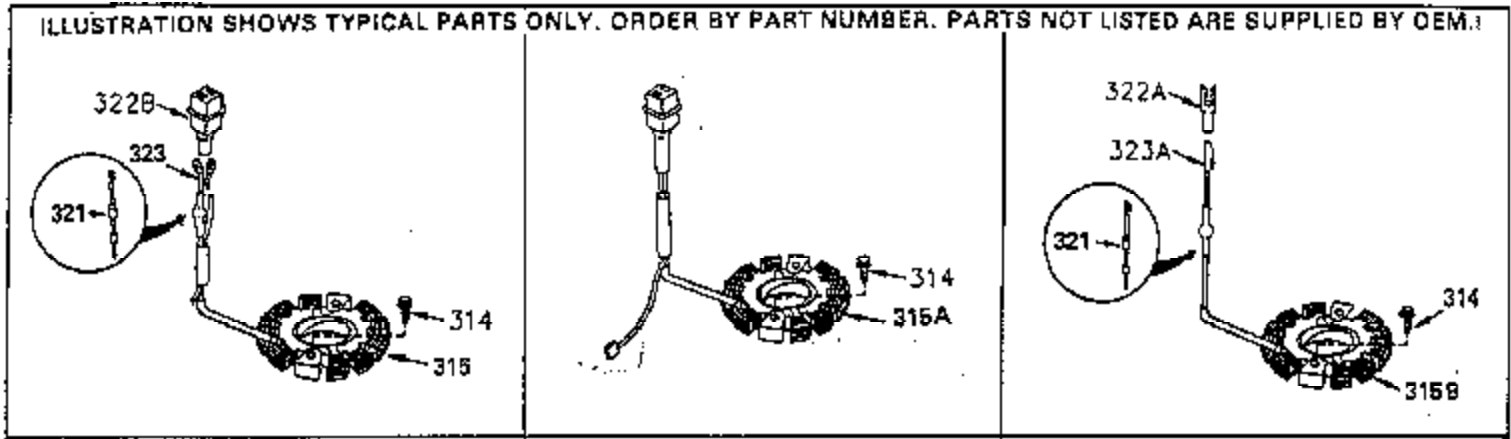

ILLUSTRATION SHOWS TYPICAL PARTS ONLY. ORDER BY PART NUMBER. PARTS NOT LISTED ARE SUPPLIED BY OEM.

**OPTIONAL ELECTRIC STARTER MOTOR**

**OPTIONAL SPARK ARRESTOR**

**OPTIONAL DEBRIS SCREEN**

Ref #	Part Number	Qty	Description
16	35520	1	Governor Lever
17	29916	1	Governor Lever Clamp
18	650548	1	Screw, Hex Washer Hd., 8-32 x 5/16
19	35521	1	Extension Spring
35	29826	1	Governor Lever Screw
36	29918	1	E.T. Lock Washer
37	29216	1	Lock Nut
38	31919	2	Piston Pin Retaining Ring
38	29642	1	Retaining Ring
39	30322	1	Keys Nut & Washer
60	35316	1	Blower Housing Extension
62	650760	1	Screw, 8-32 x 3/8"
63	28545	1	Grommet
64	30063	1	Torx T-30 Hex Washer Hd. Sems 1/4-20 x 1/2
64	30063	1	Screw, Torx T-30 Hex Washer Hd. 10-24 x 1/2
65	650128	1	Screw, Hex Hd. Sems, 10-24 x 1/2
65	650128	1	Screw, Hex Hd. Sems, 10-24 x 1/2
68	33356	1	Ground Terminal
172	28425	1	Cover Valve Spring Box
173	35350	1	Breather Tube
174	650128	2	Screw, Hex Hd. Sems, 10-24 x 1/2
182	650517	2	Screw, Hex., Sems, 1/4-20 x 13/16
186	35523	1	Governor Link
207	35525	1	Throttle Link
210	27793	1	Conduit Clip
211	28942	1	Screw, 10-32 x 3/8"
243	650875	2	Screw, Fil. Hd. Sems, 10-32 x 5 1/4
246	35108	1	Air Cleaner Filter
325	27275	1	Wire Clip
327	34113	1	Starter Plug
348	35426	1	Remote Choke Bracket
349	650767	2	Screw, 8-32 x 27/64"
380	632469	1	Carburetor

ILLUSTRATION SHOWS TYPICAL PARTS ONLY. ORDER BY PART NUMBER. PARTS NOT LISTED ARE SUPPLIED BY OEM.

Ref #	Part Number	Qty	Description
39	30322	1	Keeps Nut & Washer
64	30063	1	Torx T-30 Hex Washer Hd. Sems 1/4-20 x 1/2
64	30063	1	Screw, Torx T-30 Hex Washer Hd. 10-24 x 1/2
243	650875	2	Screw, Fil. Hd. Sems, 10-32 x 5 1/4
246	35108	1	Air Cleaner Filter
314	650873	2	Screw, 1/4-20 x 3/4"
315	611113	1	Alternator Coil (3Amp D.C.)(Incl. 321 ,322& 323)
321	611161	1	Diode
322	610921	1	Connector Body
323	610922	1	Terminal
325	27275	1	Wire Clip