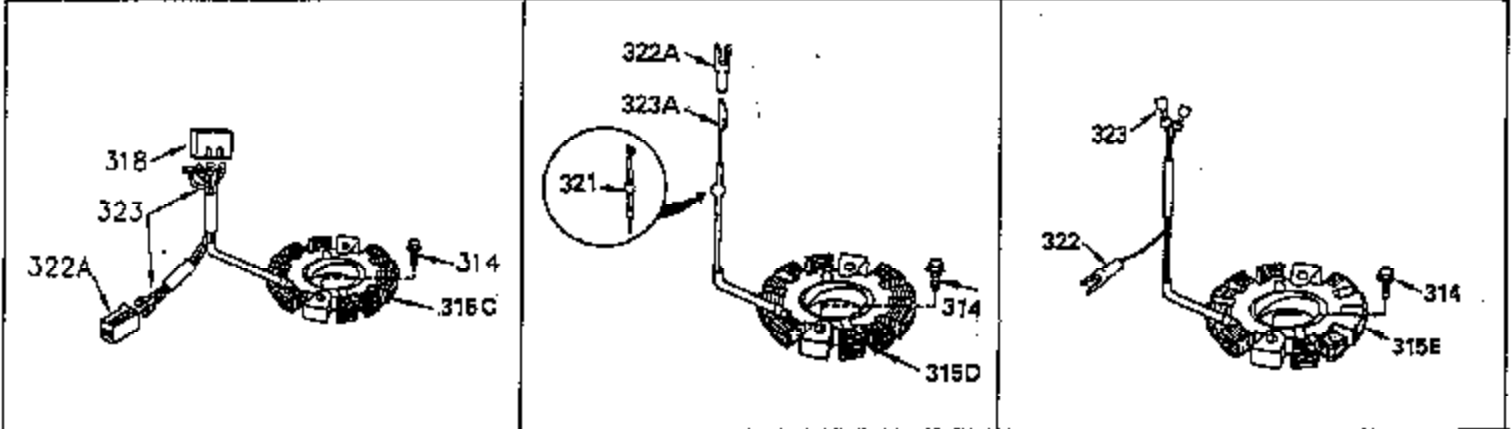

ILLUSTRATION SHOWS TYPICAL PARTS ONLY. ORDER BY PART NUMBER. PARTS NOT LISTED ARE SUPPLIED BY OEM.

**OPTIONAL ELECTRIC STARTER MOTOR**

**OPTIONAL SPARK ARRESTOR**

**OPTIONAL DEBRIS SCREEN**

Ref #	Part Number	Qty	Description
16	35520	1	Governor Lever
17	29916	1	Governor Lever Clamp
18	650548	1	Screw, Hex Washer Hd., 8-32 x 5/16
19	35521	1	Extension Spring
35	29826	1	Governor Lever Screw
36	29918	1	E.T. Lock Washer
37	29216	1	Lock Nut
38	31919	2	Piston Pin Retaining Ring
38	29642	1	Retaining Ring
39	30322	1	Keys Nut & Washer
60	35316	1	Blower Housing Extension
62	650760	1	Screw, 8-32 x 3/8"
63	28545	1	Grommet
64	30063	1	Torx T-30 Hex Washer Hd. Sems 1/4-20 x 1/2
64	30063	1	Screw, Torx T-30 Hex Washer Hd. 10-24 x 1/2
65	650128	1	Screw, Hex Hd. Sems, 10-24 x 1/2
65	650128	1	Screw, Hex Hd. Sems, 10-24 x 1/2
68	33356	1	Ground Terminal
172	28425	1	Cover Valve Spring Box
173	35350	1	Breather Tube
174	650128	2	Screw, Hex Hd. Sems, 10-24 x 1/2
182	650517	2	Screw, Hex., Sems, 1/4-20 x 13/16
186	35523	1	Governor Link
207	35525	1	Throttle Link
210	27793	1	Conduit Clip
211	28942	1	Screw, 10-32 x 3/8"
243	650875	2	Screw, Fil. Hd. Sems, 10-32 x 5 1/4
246	35108	1	Air Cleaner Filter
325	27275	1	Wire Clip
327	34113	1	Starter Plug
348	35426	1	Remote Choke Bracket
349	650767	2	Screw, 8-32 x 27/64"
380	632469	1	Carburetor

ILLUSTRATION SHOWS TYPICAL PARTS ONLY. ORDER BY PART NUMBER. PARTS NOT LISTED ARE SUPPLIED BY OEM.

Ref #	Part Number	Qty	Description
39	30322	1	Keeps Nut & Washer
64	30063	1	Torx T-30 Hex Washer Hd. Sems 1/4-20 x 1/2
64	30063	1	Screw, Torx T-30 Hex Washer Hd. 10-24 x 1/2
243	650875	2	Screw, Fil. Hd. Sems, 10-32 x 5 1/4
246	35108	1	Air Cleaner Filter
314	650873	2	Screw, 1/4-20 x 3/4"
315	611113	1	Alternator Coil (3Amp D.C.)(Incl. 321 ,322& 323)
321	611161	1	Diode
322	610921	1	Connector Body
323	610922	1	Terminal
325	27275	1	Wire Clip